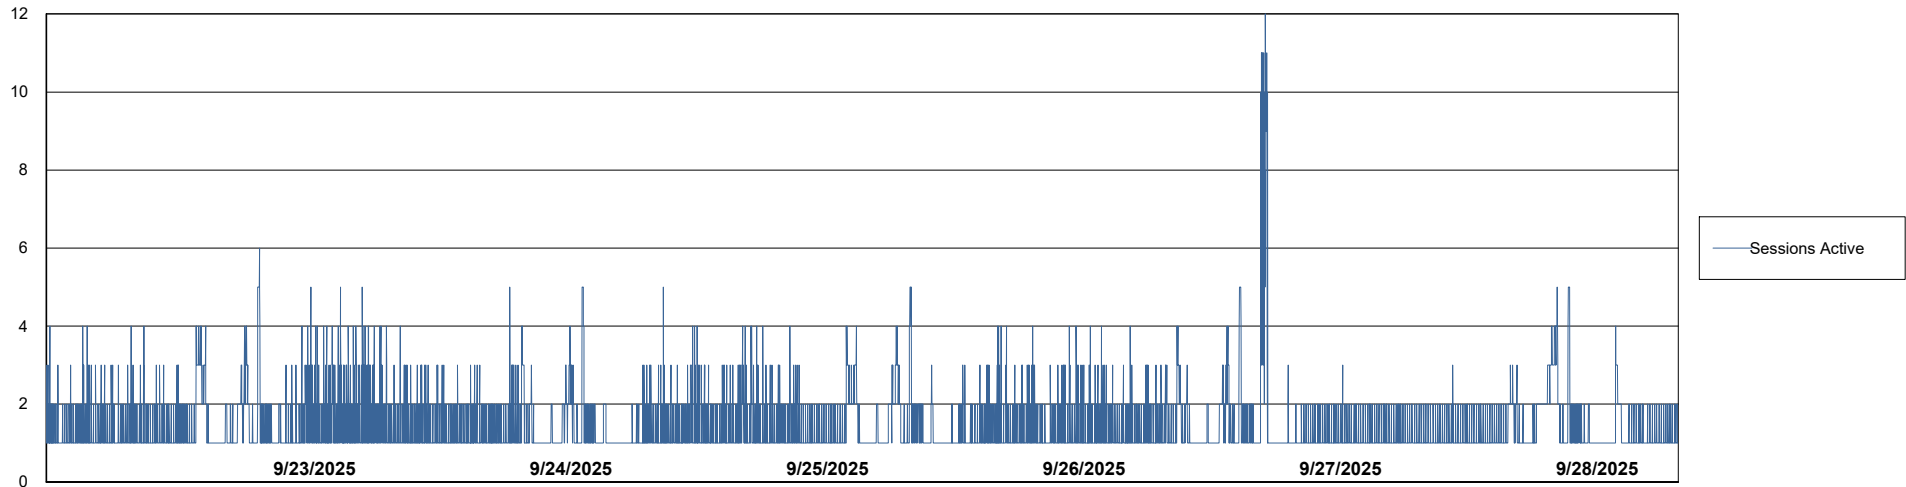

Database Performance RFL_PRD_ABS01_DB