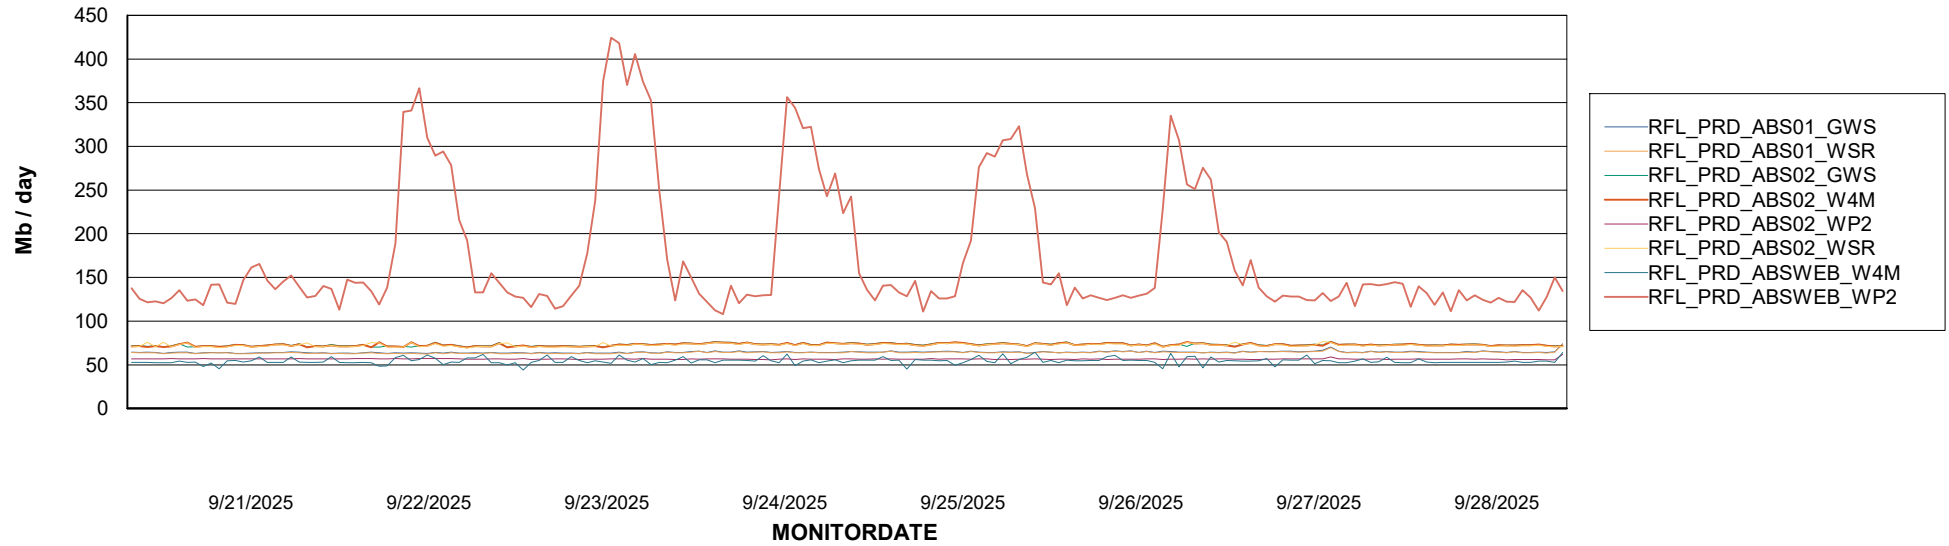

ABSSolute Web Component Services

Avg memory used per ABS Web component