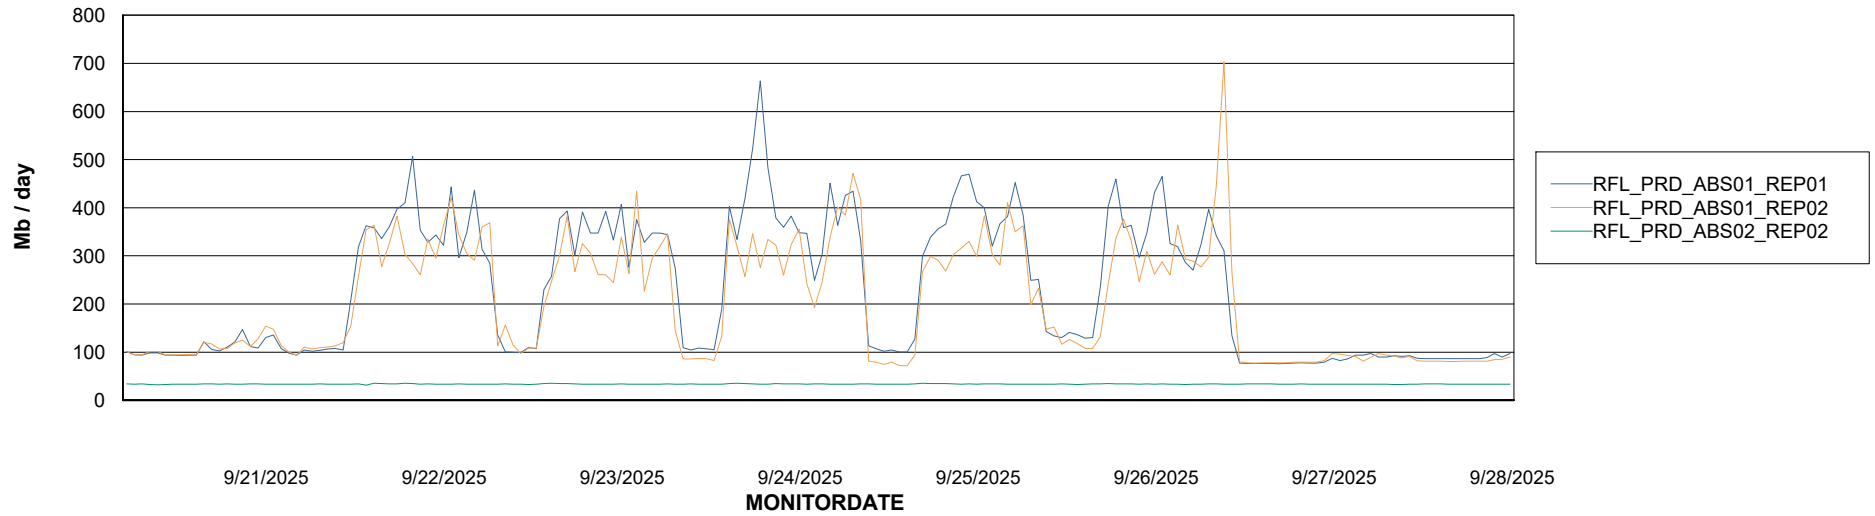

Avg users per day per ABS server

Weekly SLA Customer Report

Customer RFL_Production
Database ID 36

ABSSolute Application ReportServer Services

Avg memory used per ReportServer Service

Weekly SLA Customer Report