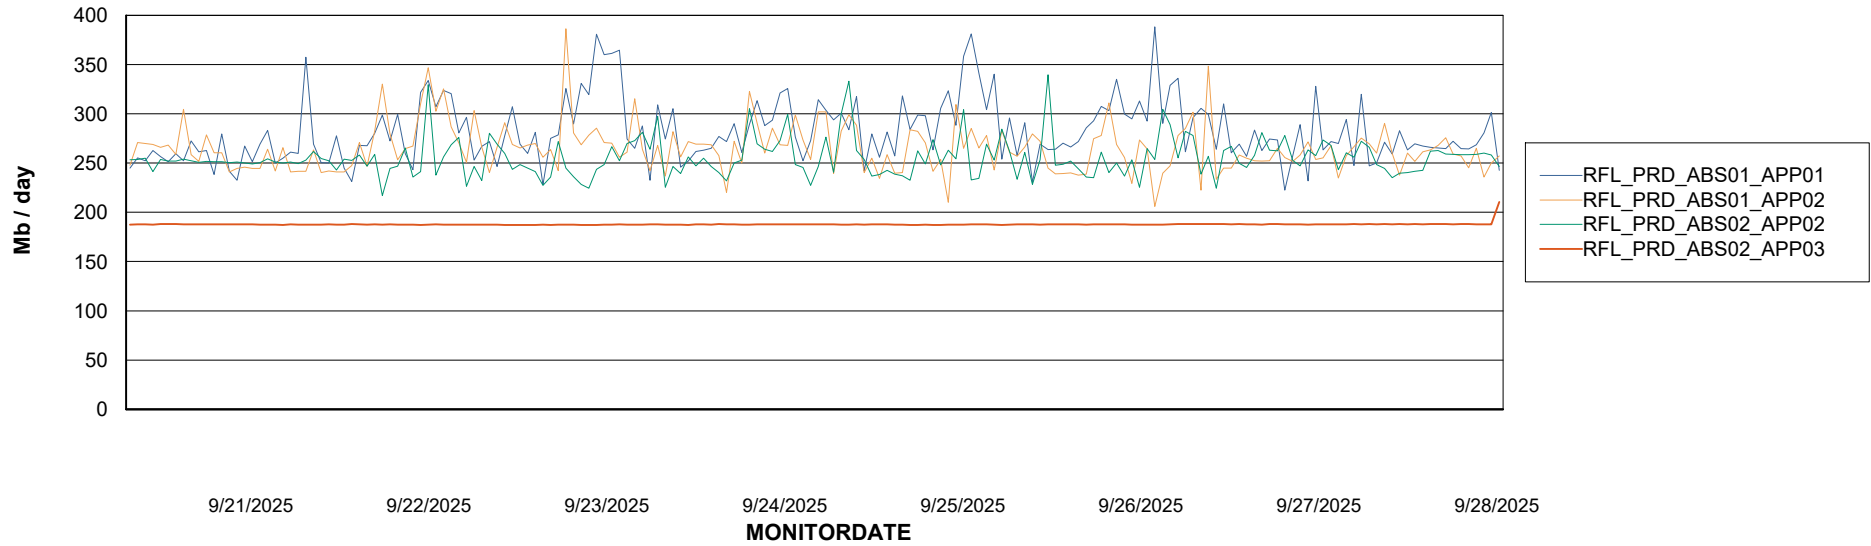

Standby Database Health RFL_Production

Recovery lag for last 7 days

Weekly SLA Customer Report

Customer RFL_Production
Database ID 36

ABSSolute Application Server Services

Avg memory used per ABS Server Service