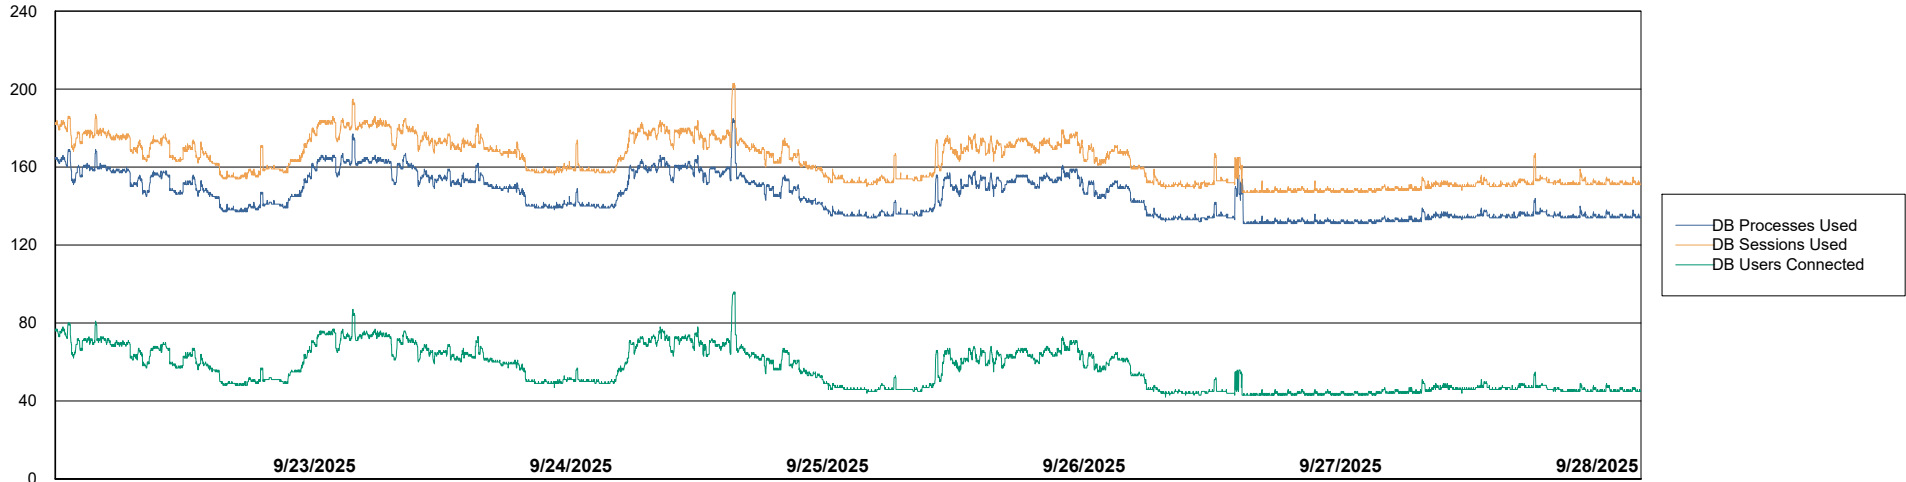

Database Performance RFL_PRD_ABS01_DB