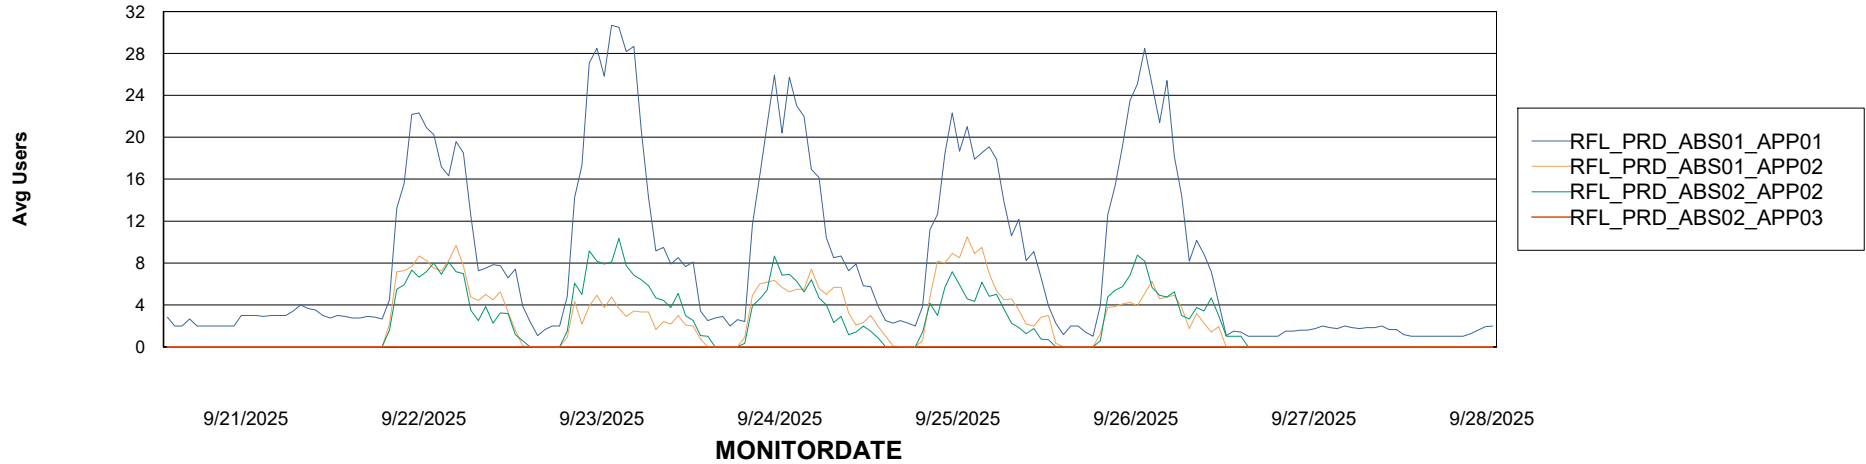

Avg users per day per ABS server