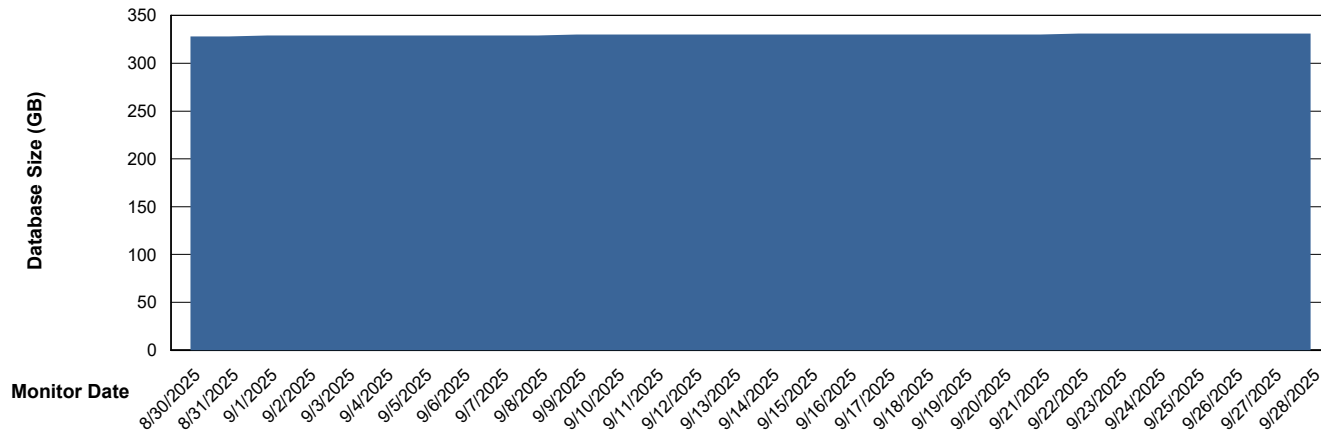

DATABASE SIZE RFL_PRD_ABS01_DB

Database growth over last month