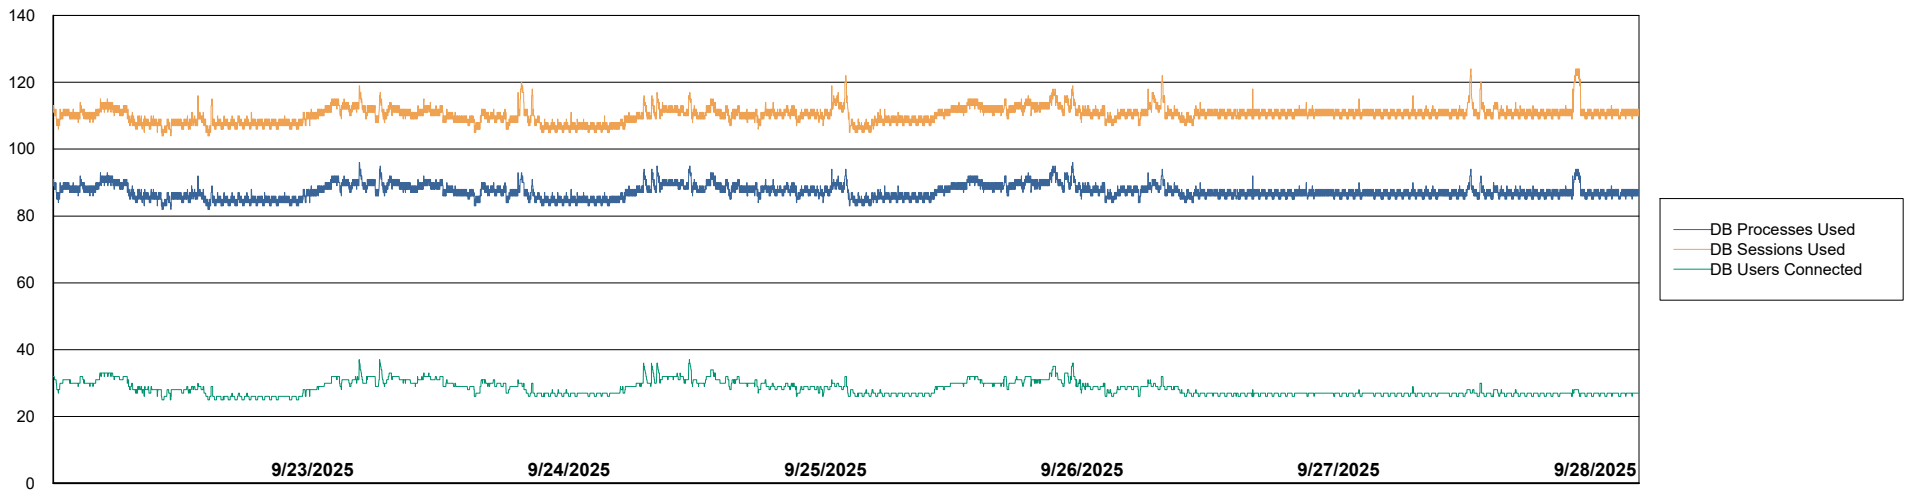

Database Performance RAS_PRD_NEDLIN-ST-APP01_ABS1