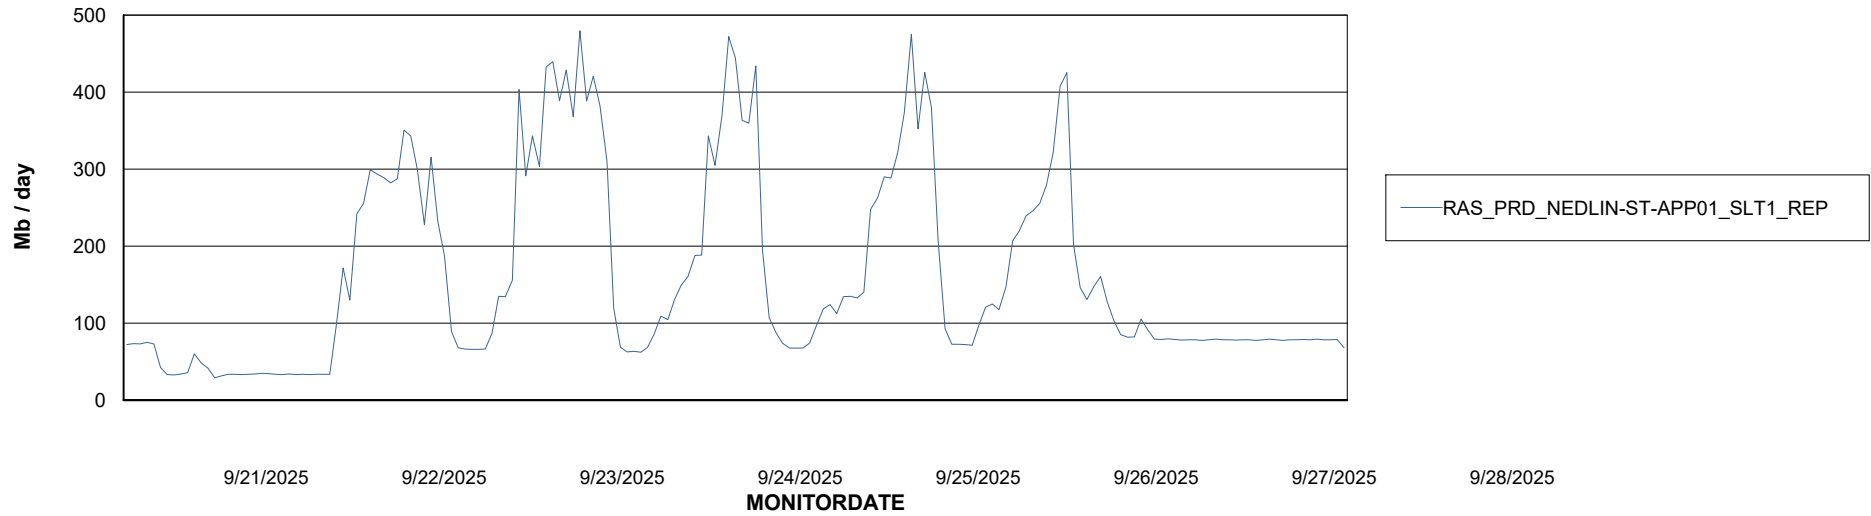

ABSSolute Application ReportServer Services

Avg memory used per ReportServer Service