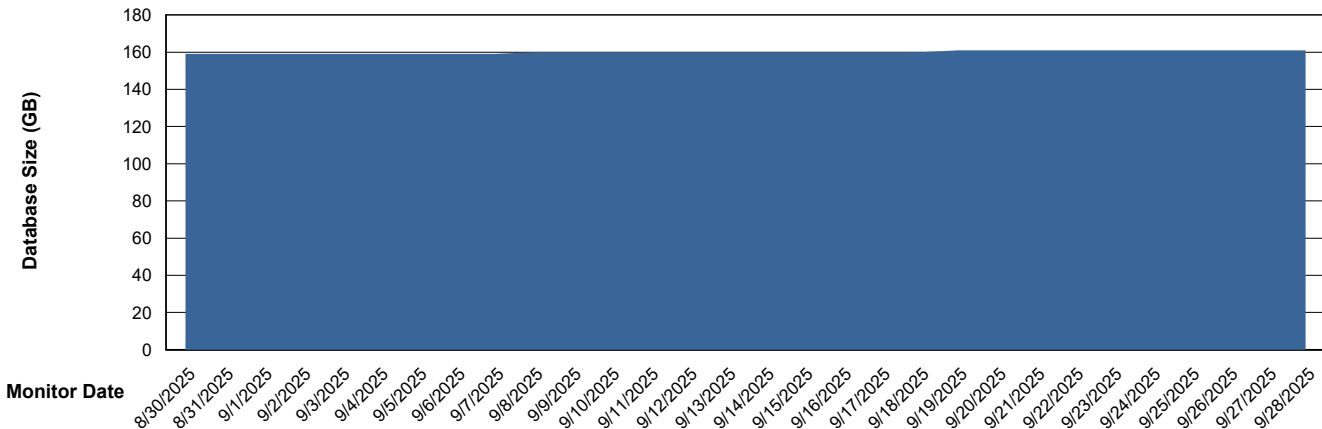

Database growth over last month

Database Tablespace RAS_PRD_NEDLIN-ST-APP01_ABS1

Date	Tablespace Name	Filesize (Gb)	Usedsize (Gb)	Percentage free
9/28/2025	ABSDATA	60	41	32
	INDX	128	104	19
9/27/2025	ABSDATA	60	41	32
	INDX	128	104	19
9/26/2025	ABSDATA	60	41	32
	INDX	128	104	19
9/25/2025	ABSDATA	60	41	32
	INDX	128	104	19
9/24/2025	ABSDATA	60	41	32
	INDX	128	104	19
9/23/2025	ABSDATA	60	41	32
	INDX	128	104	19
9/22/2025	ABSDATA	60	41	32
	INDX	128	104	19