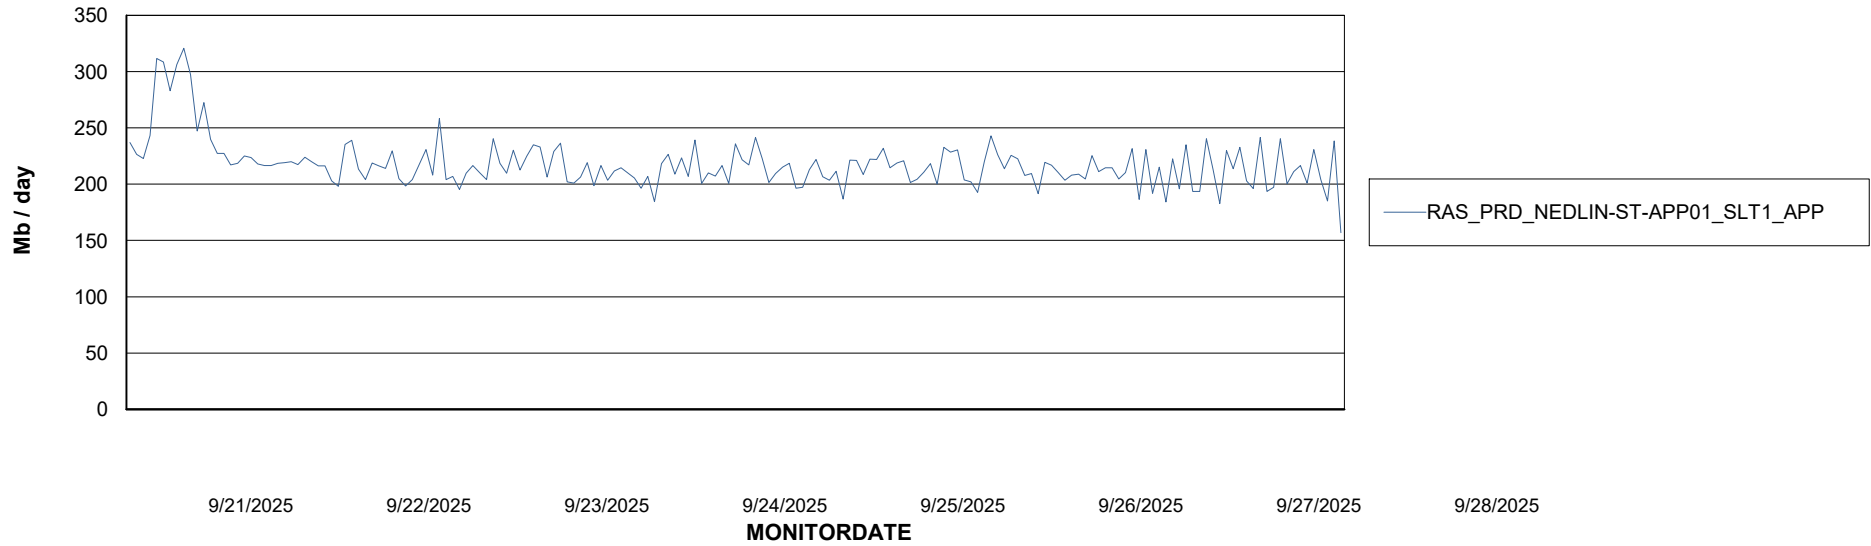

ABSSolute Application Server Services

Avg memory used per ABS Server Service