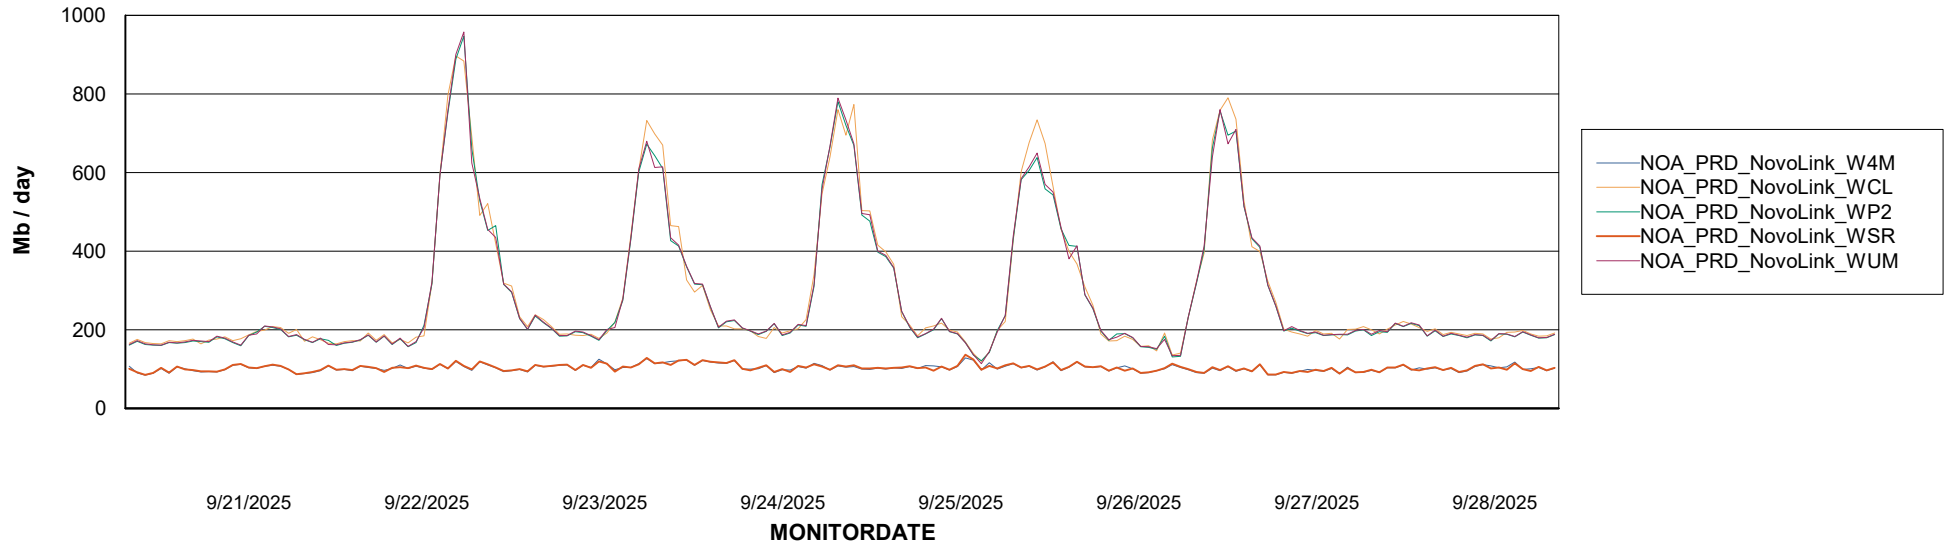

ABSSolute Web Component Services

Avg memory used per ABS Web component