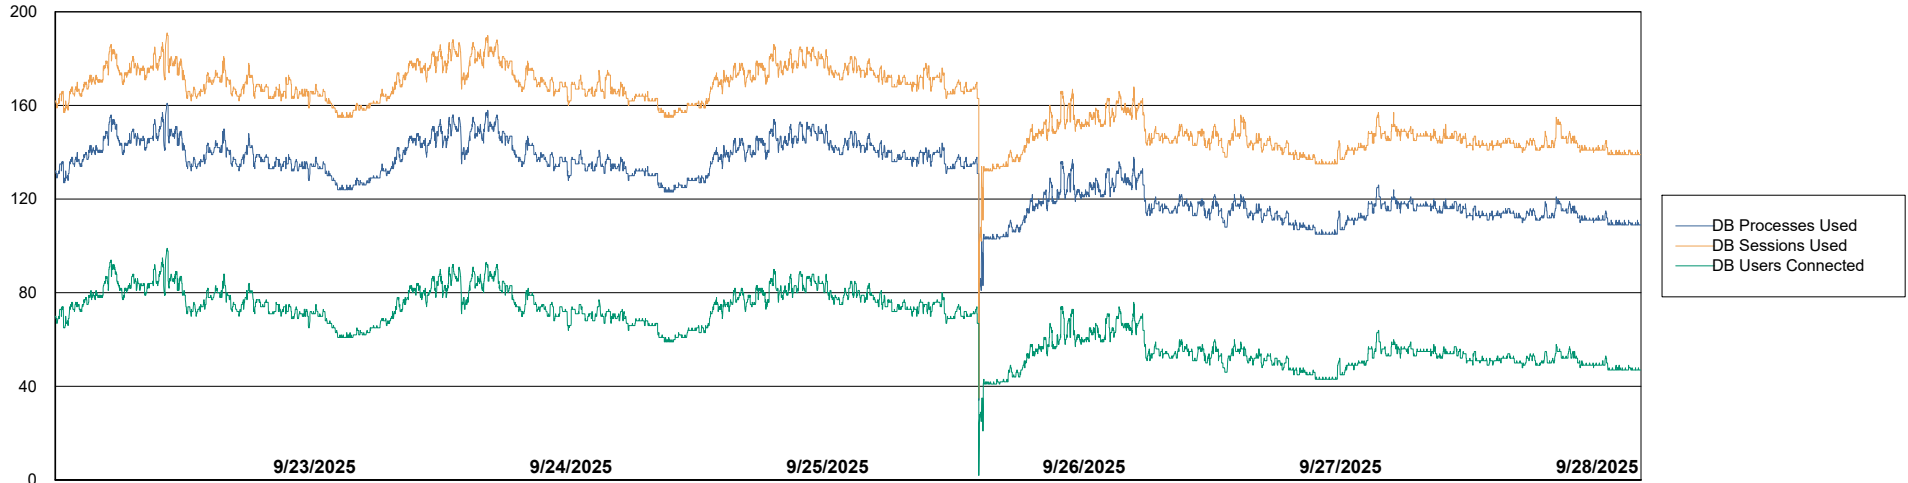

Weekly SLA Customer Report

Customer NOA_Production (24/7)
Database ID 116

Database Performance NOA_PRD_NHSBI_ABS1

Weekly SLA Customer Report

Customer NOA_Production (24/7)
Database ID 116

Database Performance NOA_PRD_NovoABS01_ABS1