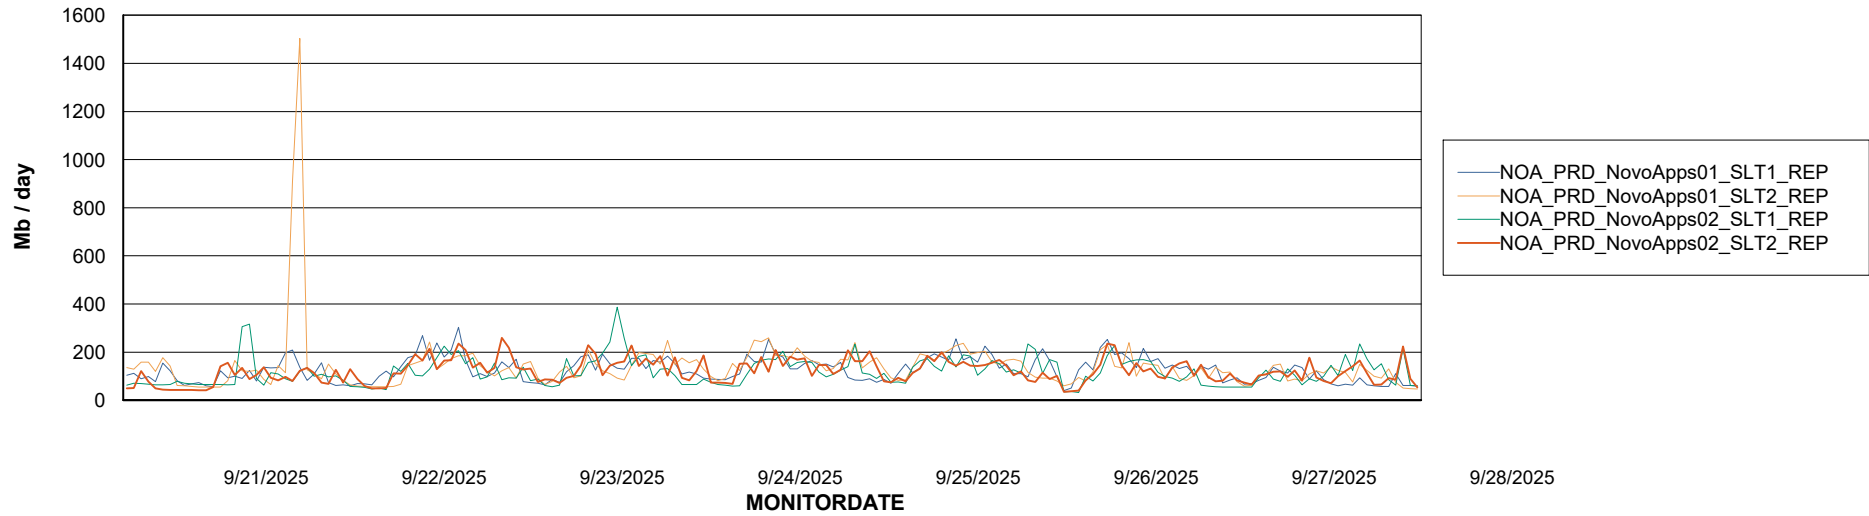

Avg memory used per ABS Server Service

Avg users per day per ABS server

Weekly SLA Customer Report

Customer NOA_Production (24/7)
Database ID 116

ABSSolute Application ReportServer Services

Avg memory used per ReportServer Service