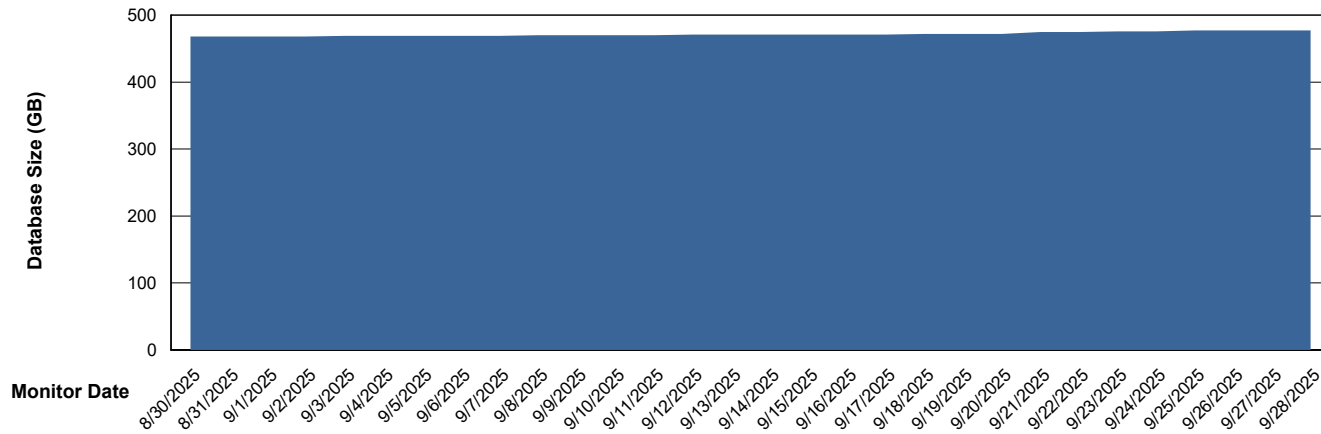

Weekly SLA Customer Report

Customer NOA_Production (24/7)
Database ID 116

Database Performance NOA_PRD_NovoABS03_HSBABS1

Weekly SLA Customer Report

Customer NOA_Production (24/7)
Database ID 116

DATABASE SIZE NOA_PRD_NHSBI_ABS1

Database growth over last month

DATABASE SIZE NOA_PRD_NovoABS01_ABS1

Database growth over last month

Weekly SLA Customer Report

Customer NOA_Production (24/7)
 Database ID 116

Database Tablespace NOA_PRD_NHSBI_ABS1