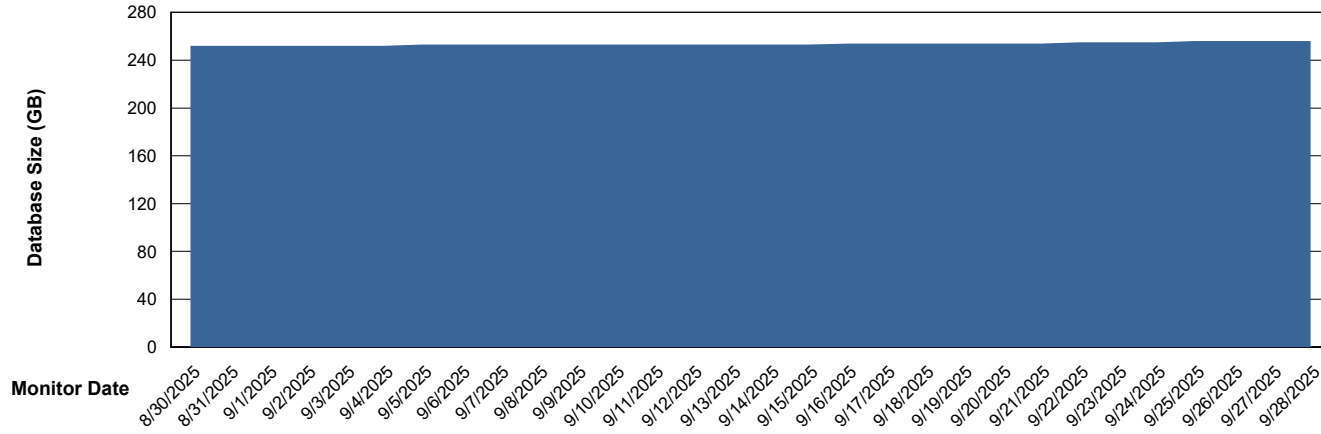

Weekly SLA Customer Report

Customer NOA_Production (24/7)
Database ID 116

Database Performance NOA_PRD_NovoABS03_HSBABS1

Weekly SLA Customer Report

Customer NOA_Production (24/7)
Database ID 116

DATABASE SIZE NOA_PRD_NHSBI_ABS1

Database growth over last month

DATABASE SIZE NOA_PRD_NovoABS01_ABS1

Database growth over last month

Weekly SLA Customer Report

Customer NOA_Production (24/7)
 Database ID 116

Database Tablespace NOA_PRD_NHSBI_ABS1