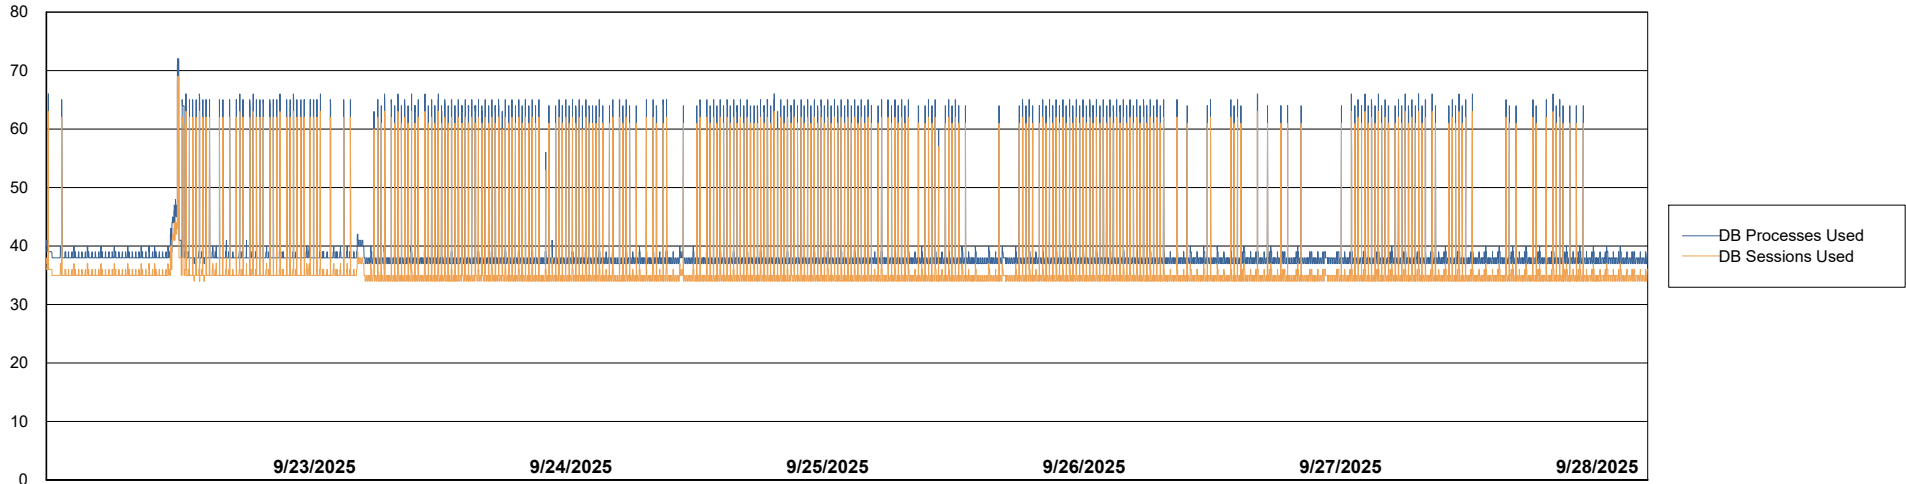

Database Performance NOA_PRD_NovoABS03_HSBABS1