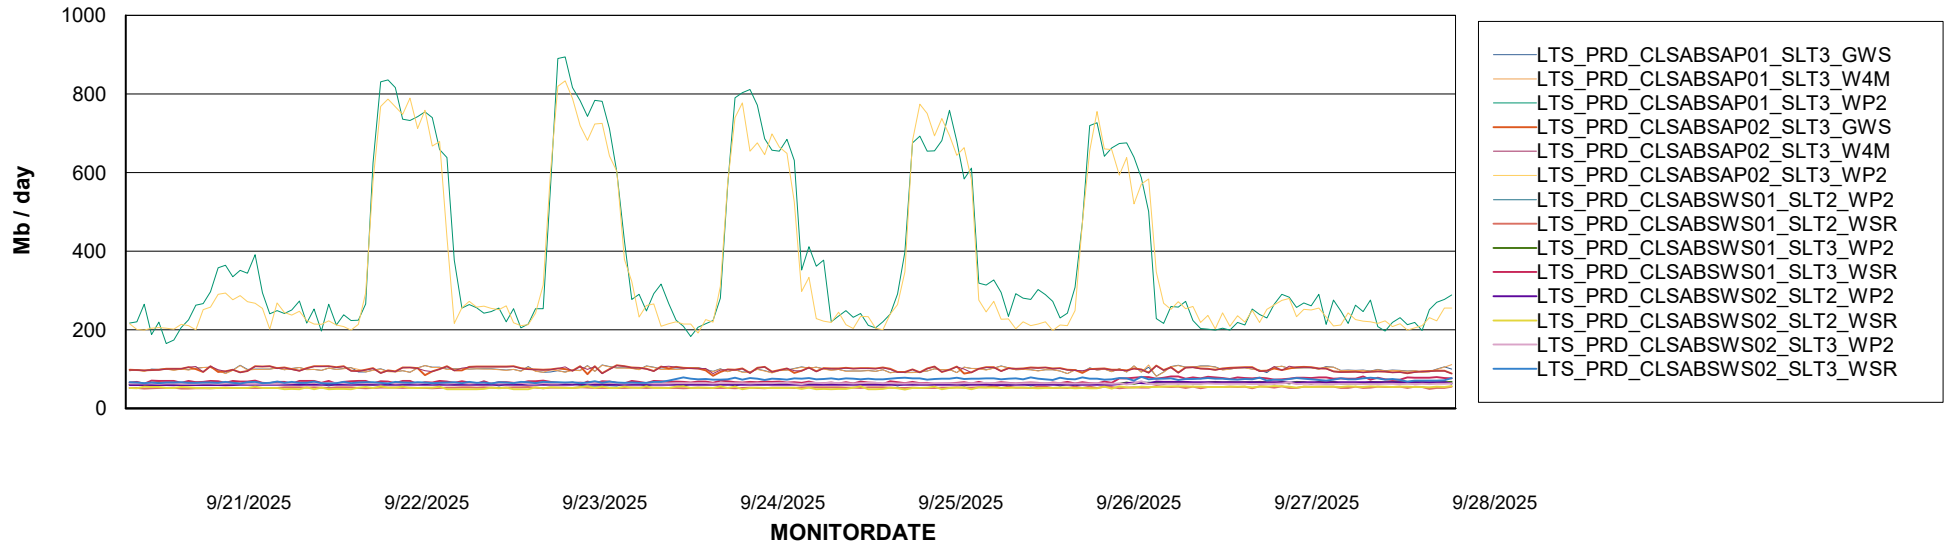

ABSSolute Web Component Services

Avg memory used per ABS Web component