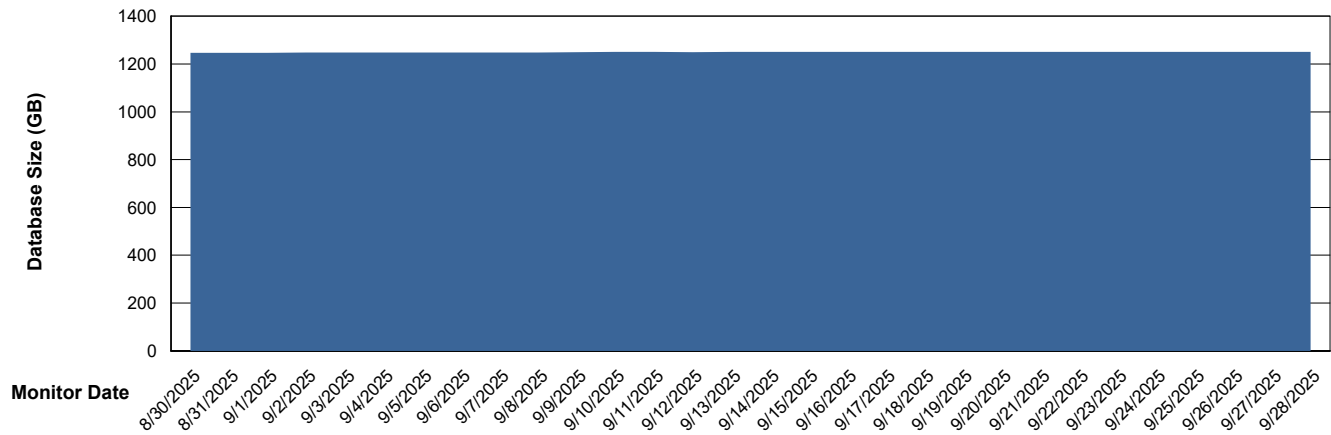

DATABASE SIZE LTS_PRD_CLSABSDB01_ABS1

Database growth over last month