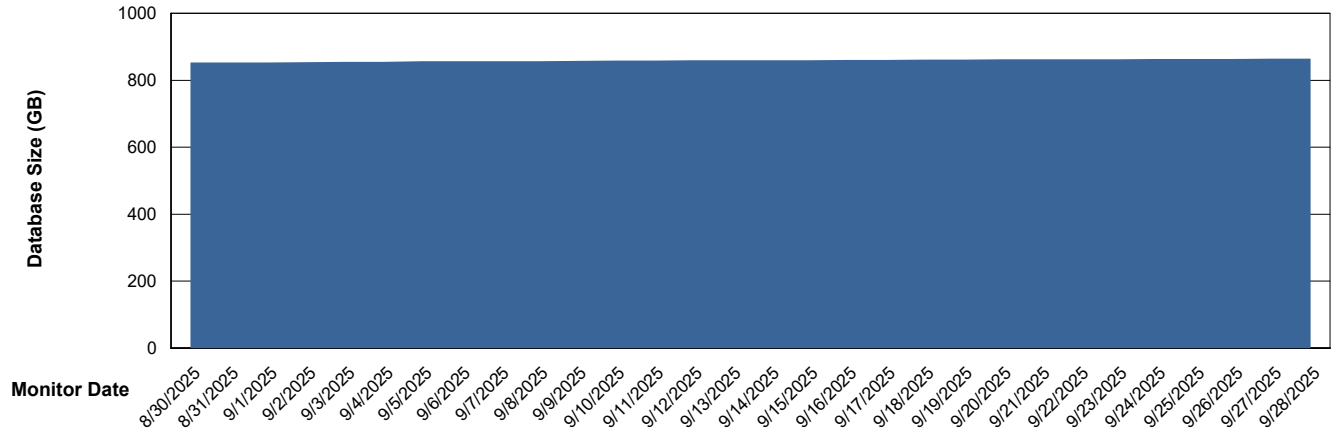

DATABASE SIZE LTS_PRD_CLSABSBI01_ABS1

Database growth over last month