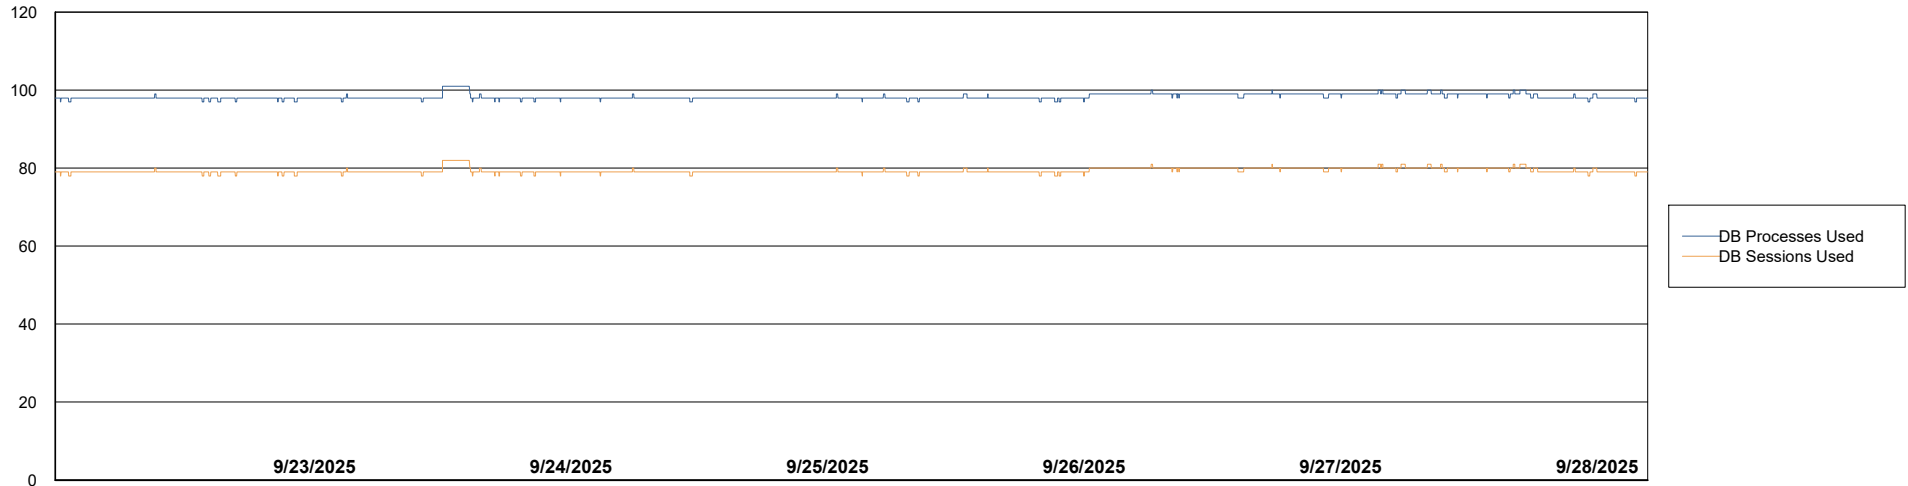

Database Performance LTS_PRD_CLSABSD02_HSBABS1