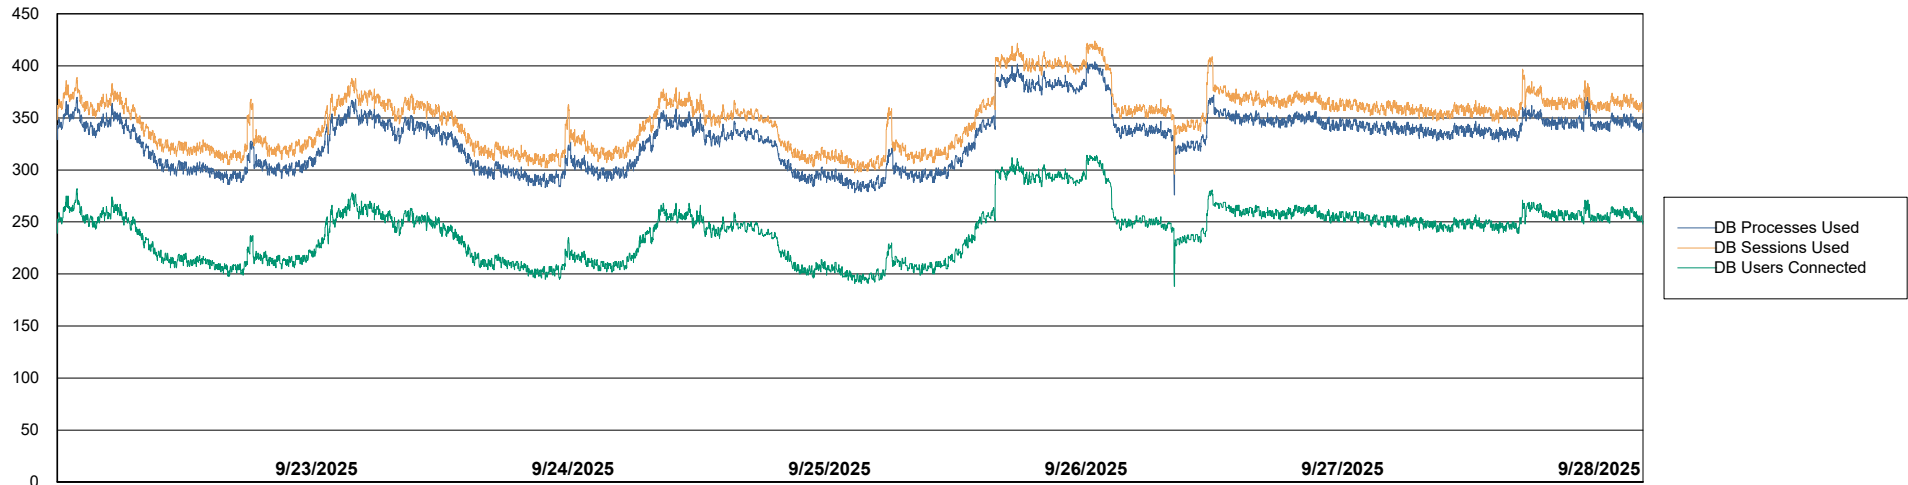

Weekly SLA Customer Report

Customer LTS(CleanLease)_Production
Database ID 126

Database Performance LTS_PRD_CLSABSBI01_ABS1

Weekly SLA Customer Report

Customer LTS(CleanLease)_Production
Database ID 126

Database Performance LTS_PRD_CLSABSD01_ABS1