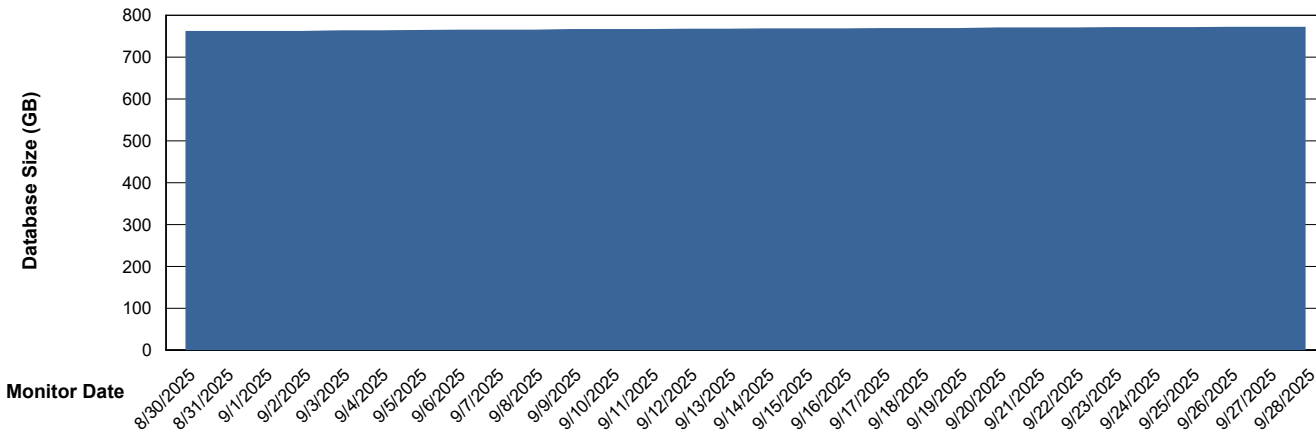

Database growth over last month

Database Tablespace LST-DBS7-AMS_DB_ABS1

Date	Tablespace Name	Filesize (Gb)	Usedsize (Gb)	Percentage free
9/28/2025	ABSDATA	764	640	16
	INDX	140	116	17
9/27/2025	ABSDATA	764	640	16
	INDX	140	116	17
9/26/2025	ABSDATA	764	640	16
	INDX	140	116	17
9/25/2025	ABSDATA	764	640	16
	INDX	140	116	17
9/24/2025	ABSDATA	764	639	16
	INDX	140	116	17
9/23/2025	ABSDATA	764	639	16
	INDX	140	116	17
9/22/2025	ABSDATA	764	639	16
	INDX	140	116	17