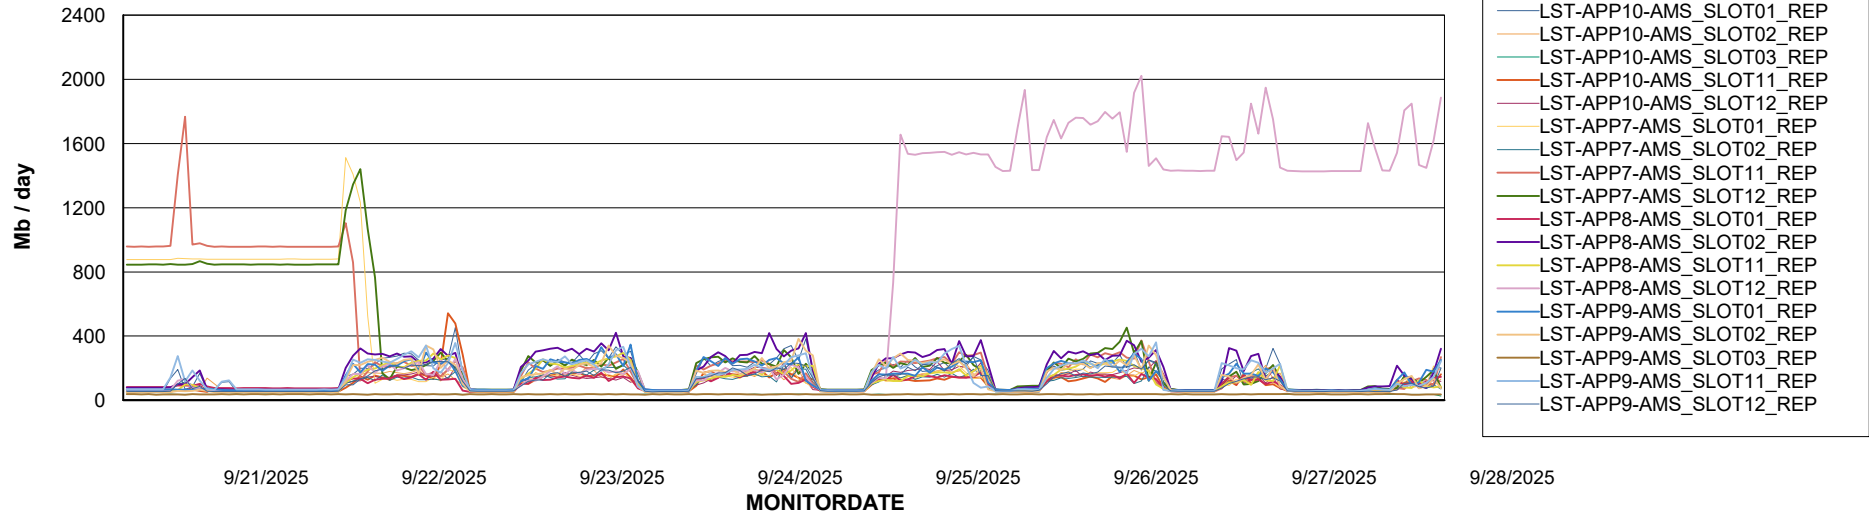

ABSSolute Application ReportServer Services

Avg memory used per ReportServer Service