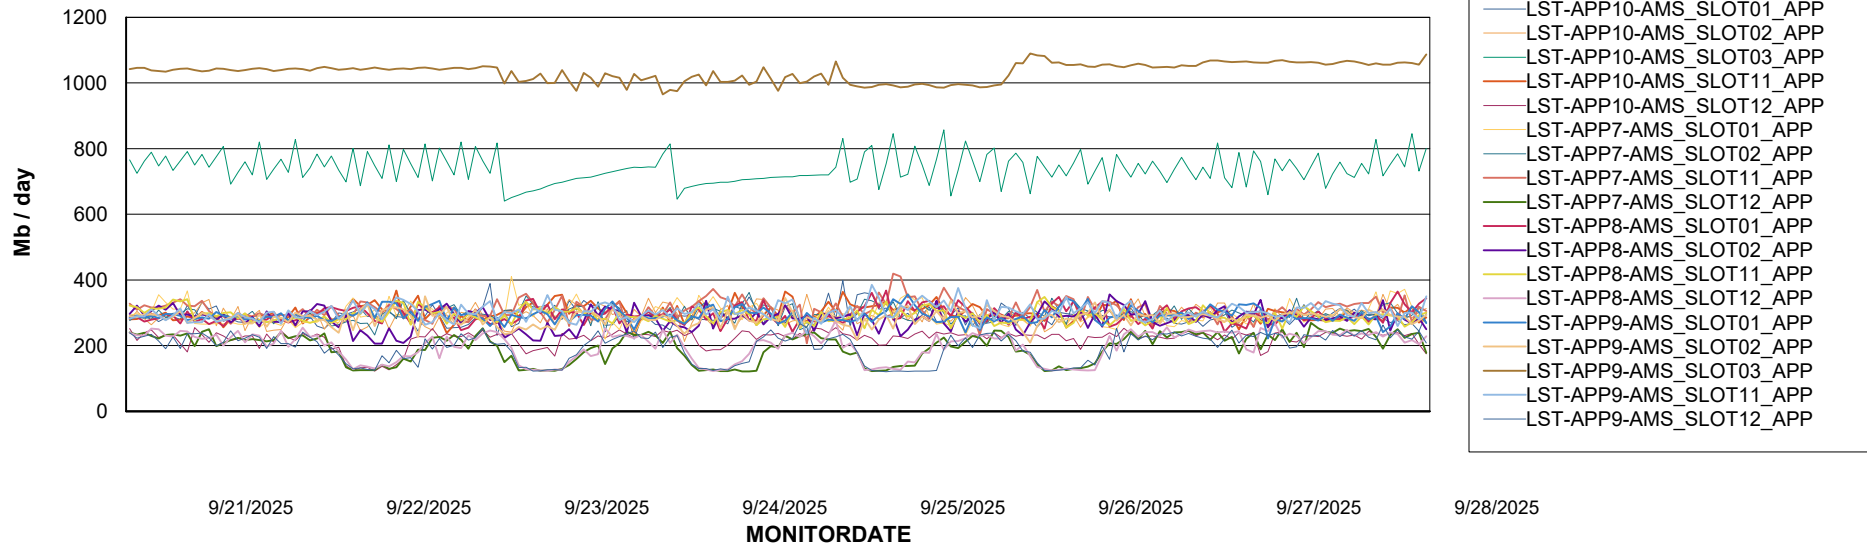

ABSSolute Application Server Services

Avg memory used per ABS Server Service