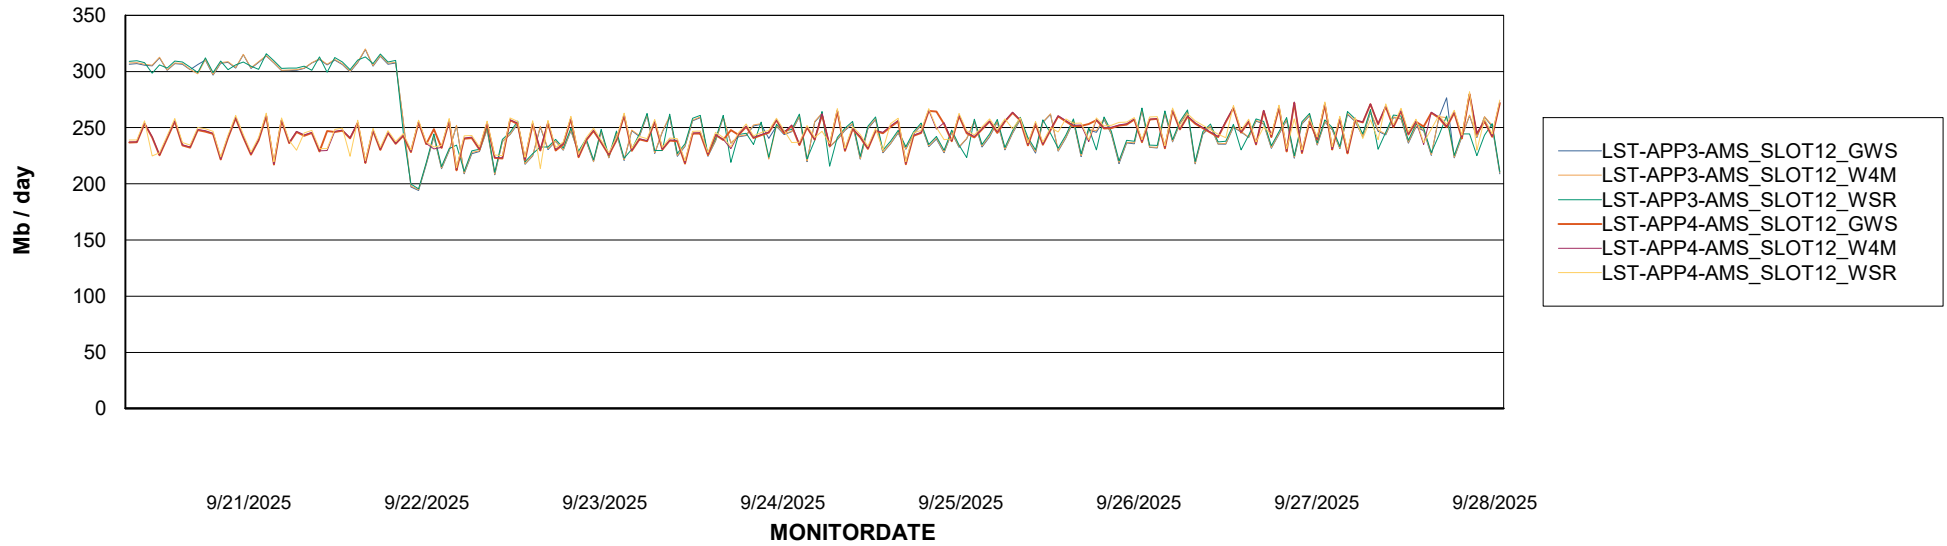

ABSSolute Web Component Services

Avg memory used per ABS Web component