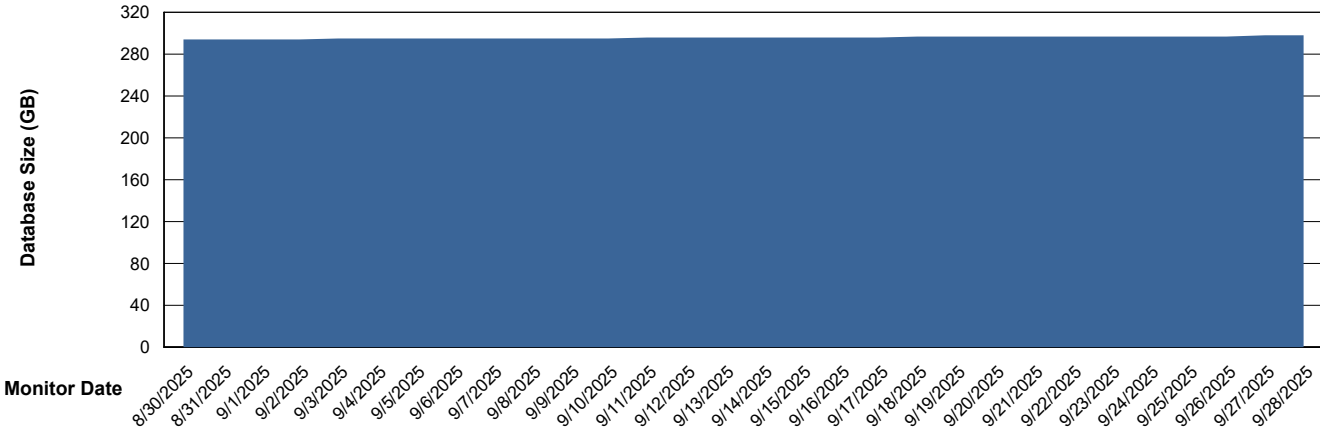

Database Performance LST-DBS4-AMS_DB_ABSME2

Weekly SLA Customer Report

Customer LST OCI AMS Production ABSME2
 Database ID 211

DATABASE SIZE LST-DBS4-AMS_DB_ABSME2

Database growth over last month

Database Tablespace LST-DBS4-AMS_DB_ABSME2