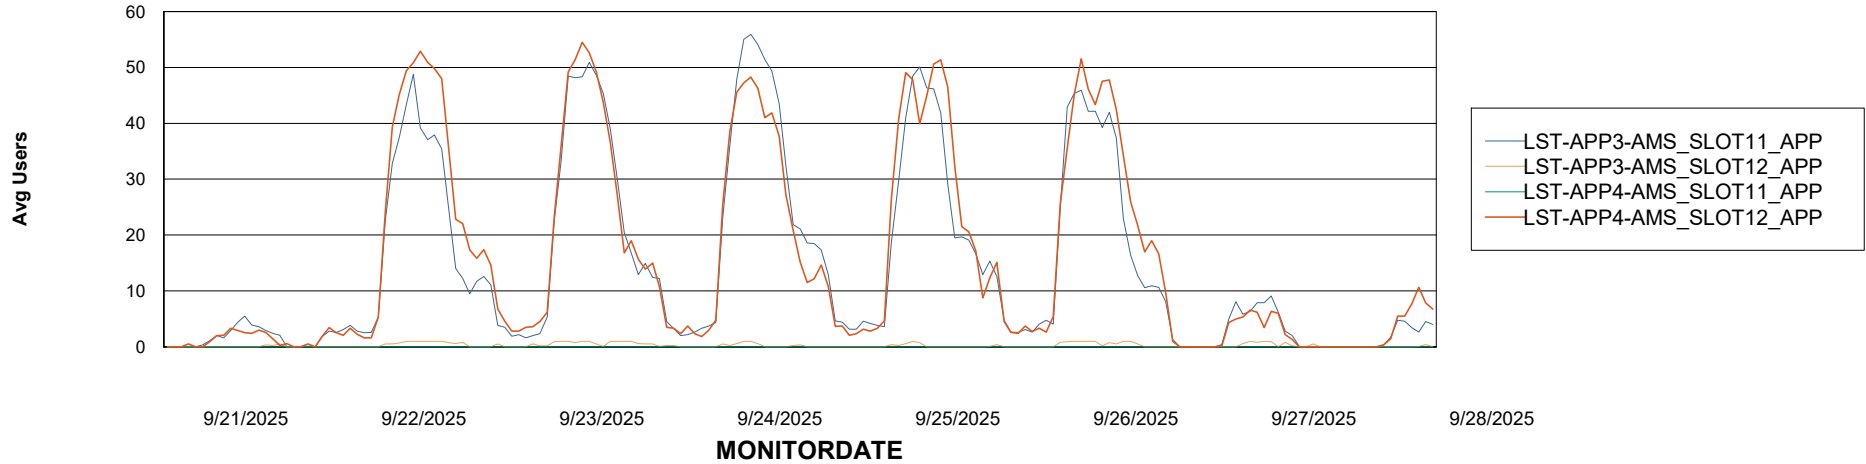

Weekly SLA Customer Report

Customer LST OCI AMS Production ABSME2
Database ID 211

ABSSolute Application Server Services

Avg memory used per ABS Server Service

Avg users per day per ABS server

Weekly SLA Customer Report