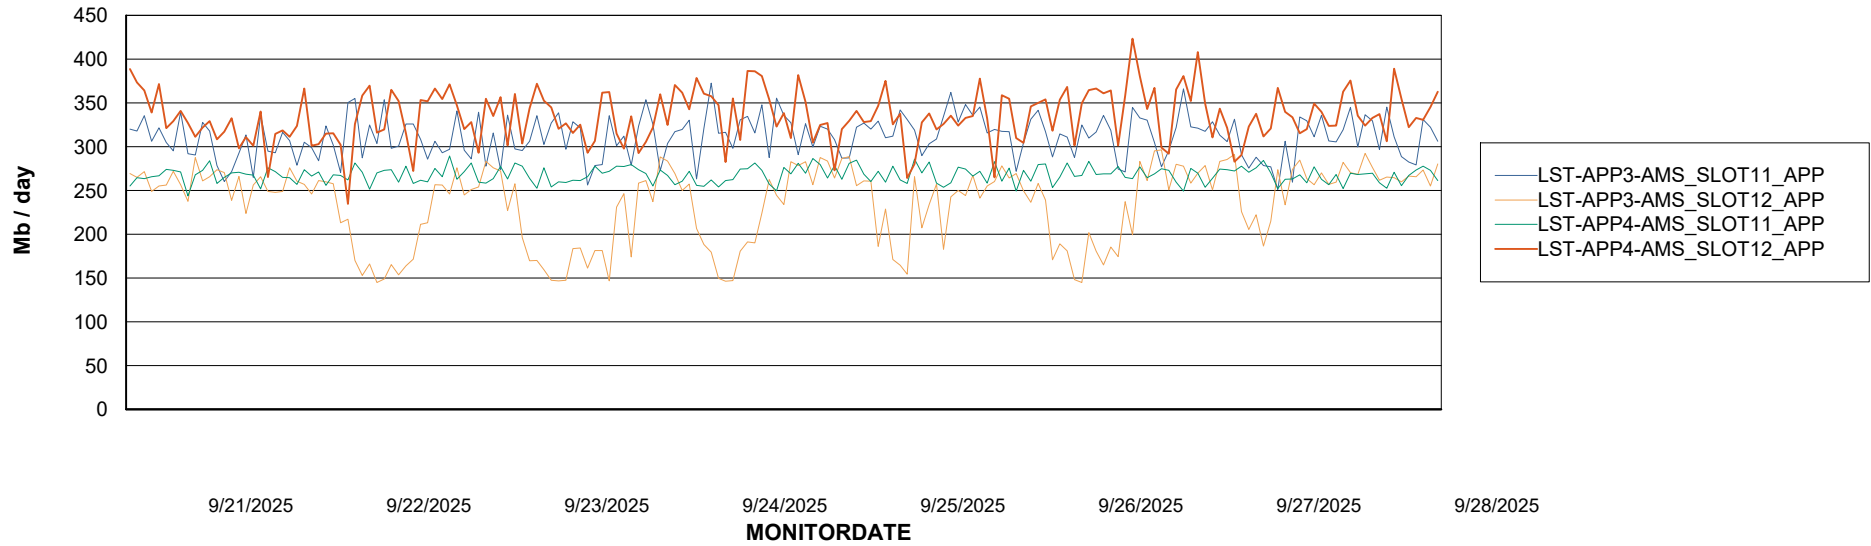

ABSSolute Application Server Services

Avg memory used per ABS Server Service