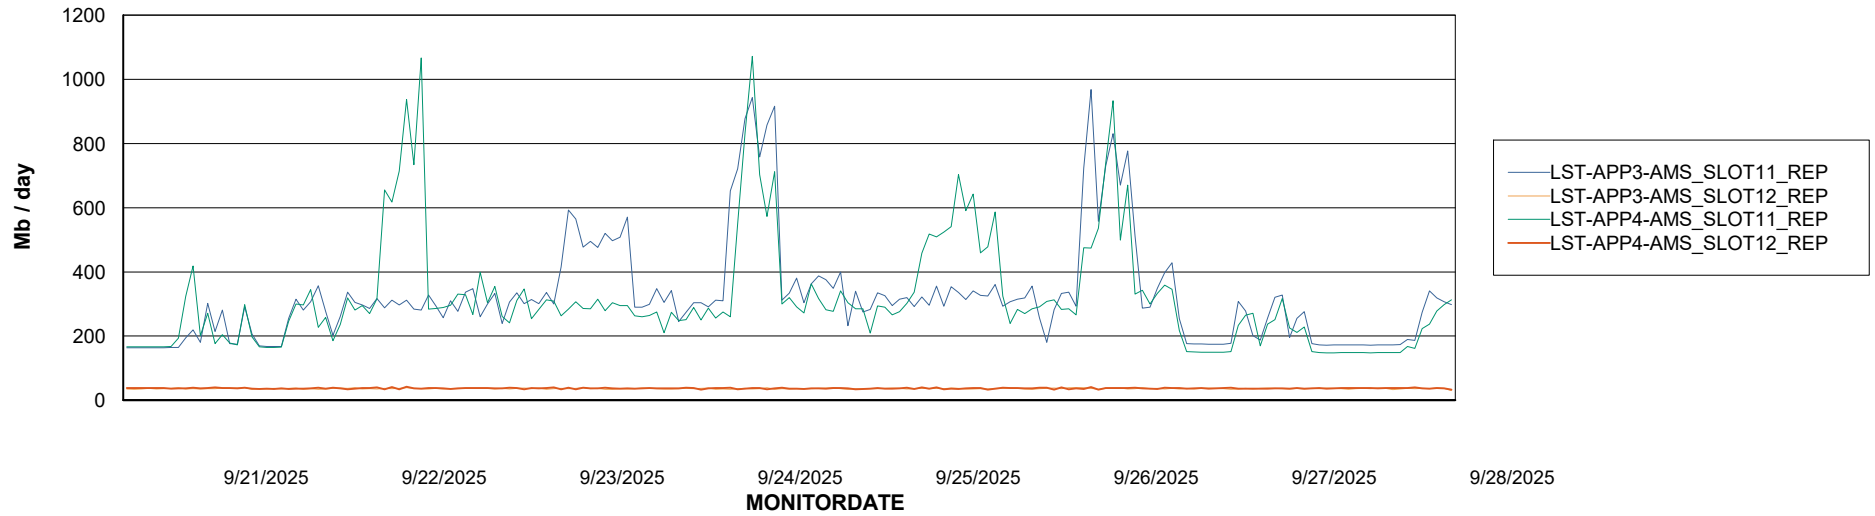

ABSSolute Application ReportServer Services

Avg memory used per ReportServer Service