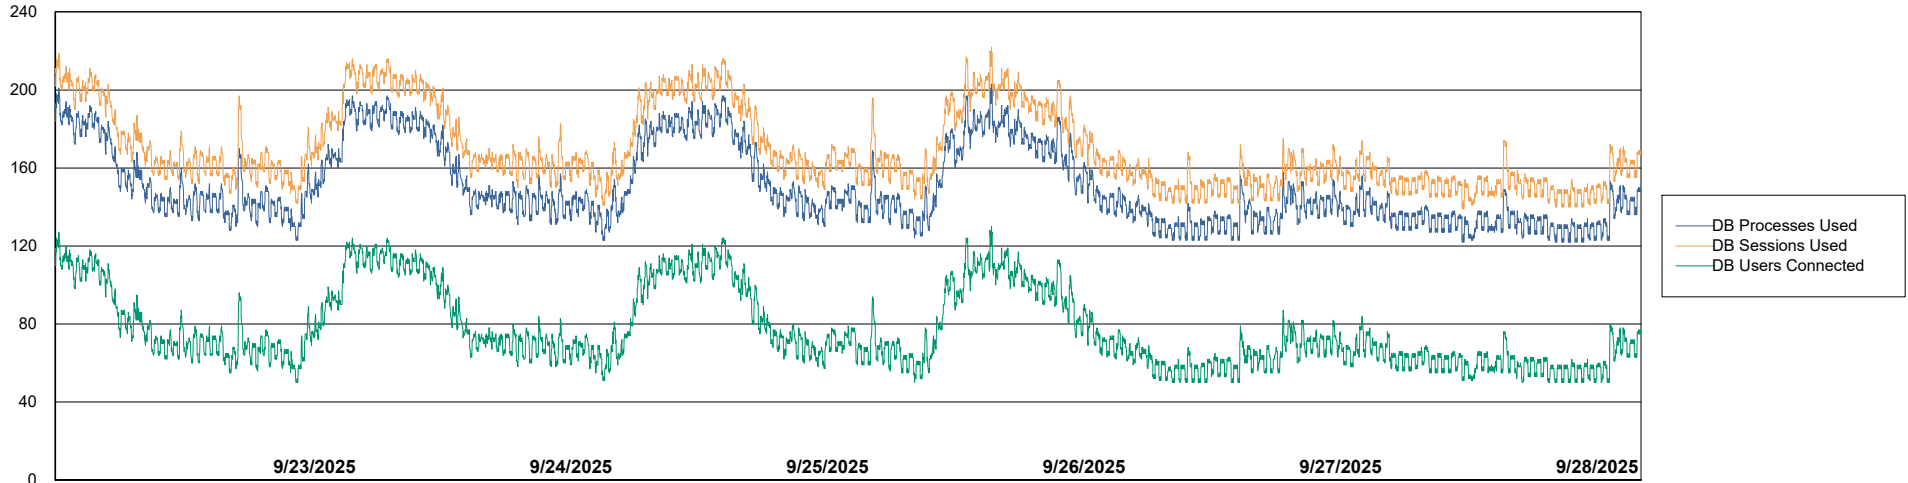

Database Performance LST-DBS4-AMS_DB_ABSME2