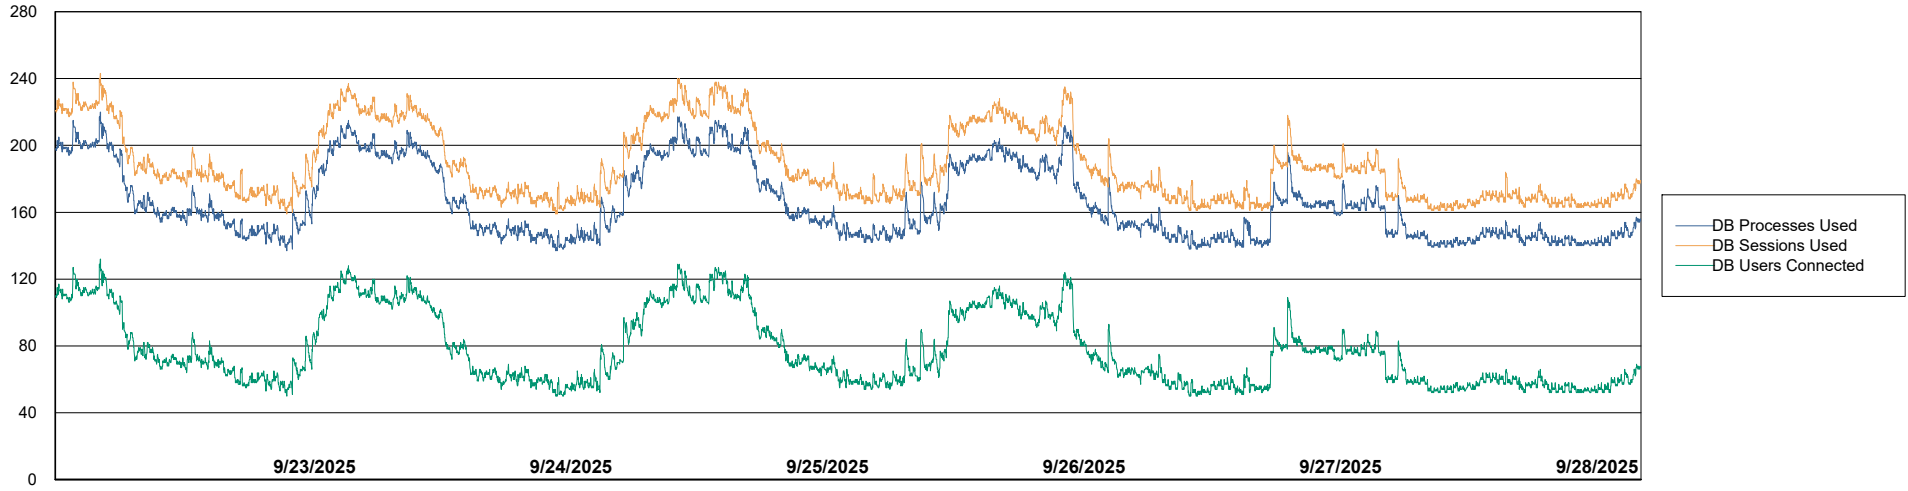

Database Performance LST-DBS5-AMS_DB_ABSEE