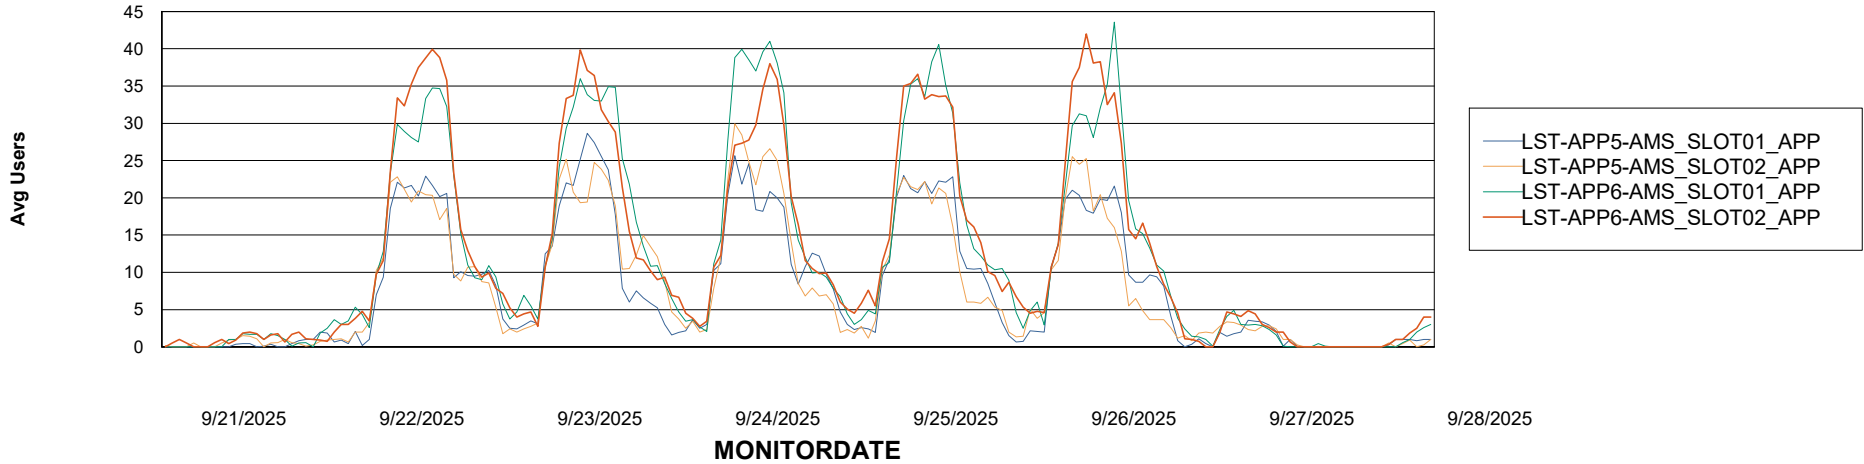

Weekly SLA Customer Report

Customer LST OCI AMS Production ABSEE
Database ID 206

ABSSolute Application Server Services

Avg memory used per ABS Server Service

Avg users per day per ABS server

Weekly SLA Customer Report