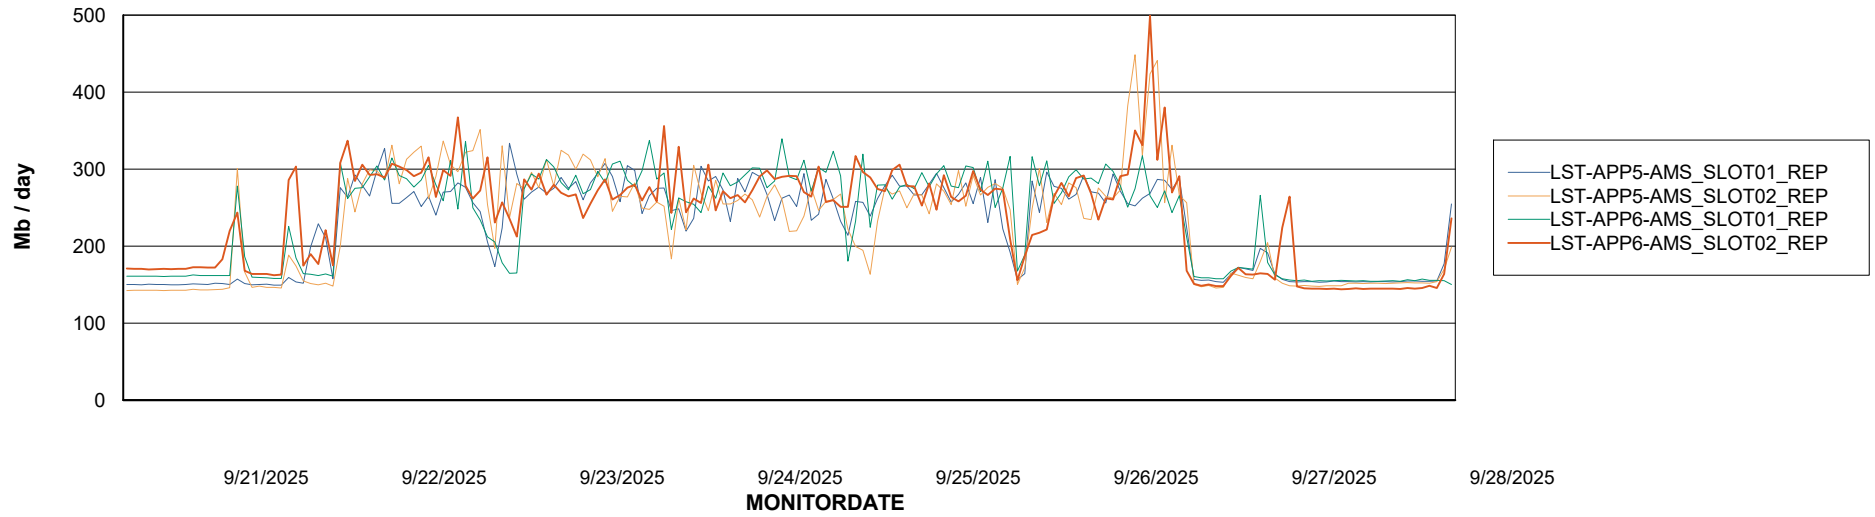

ABSSolute Application ReportServer Services

Avg memory used per ReportServer Service