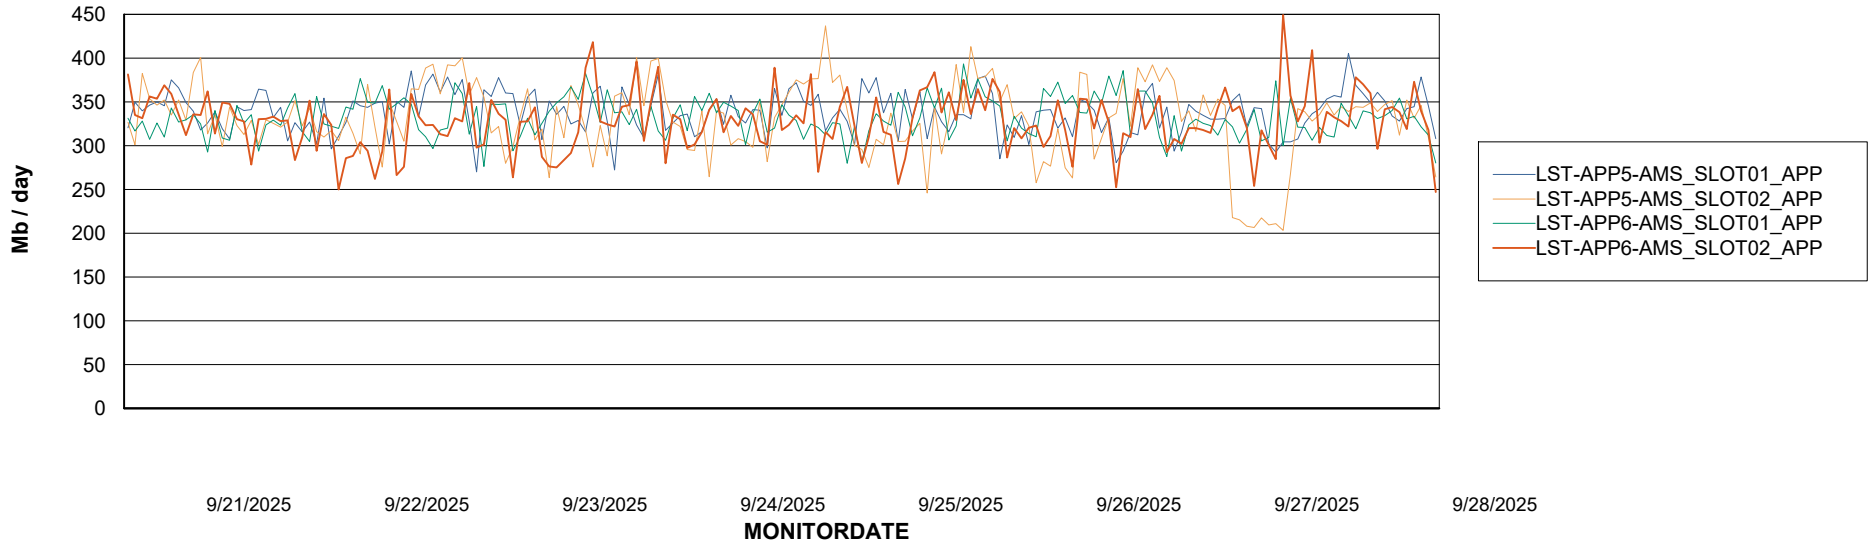

ABSSolute Application Server Services

Avg memory used per ABS Server Service