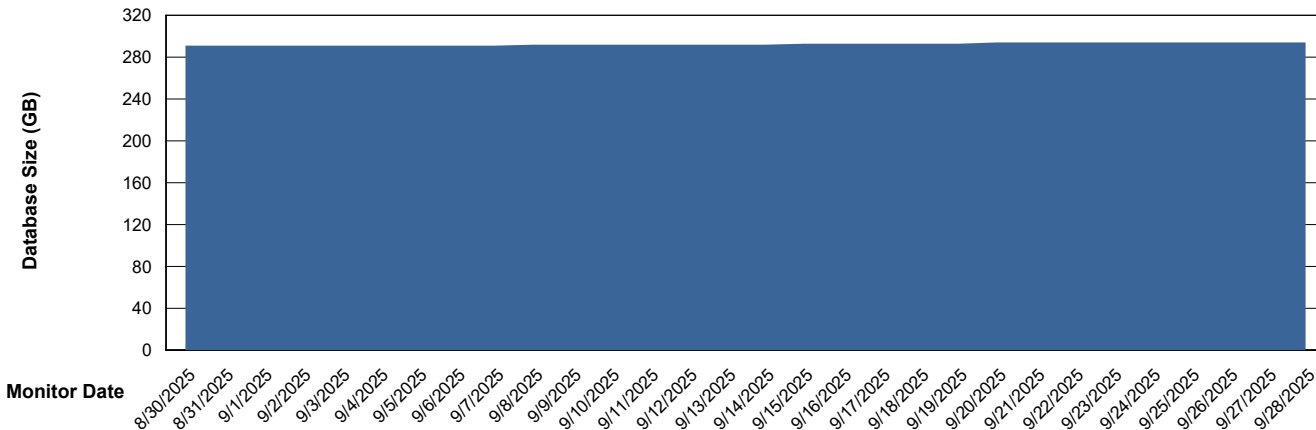

Database growth over last month

Database Tablespace LST-DBS5-AMS_DB_ABSEE

Date	Tablespace Name	Filesize (Gb)	Usedsize (Gb)	Percentage free
9/28/2025	ABSDATA	329	264	20
	INDX	60	19	69
9/27/2025	ABSDATA	329	264	20
	INDX	60	19	69
9/26/2025	ABSDATA	329	263	20
	INDX	60	19	69
9/25/2025	ABSDATA	313	263	16
	INDX	60	19	69
9/24/2025	ABSDATA	313	263	16
	INDX	60	19	69
9/23/2025	ABSDATA	313	263	16
	INDX	60	19	69
9/22/2025	ABSDATA	313	263	16
	INDX	60	19	69