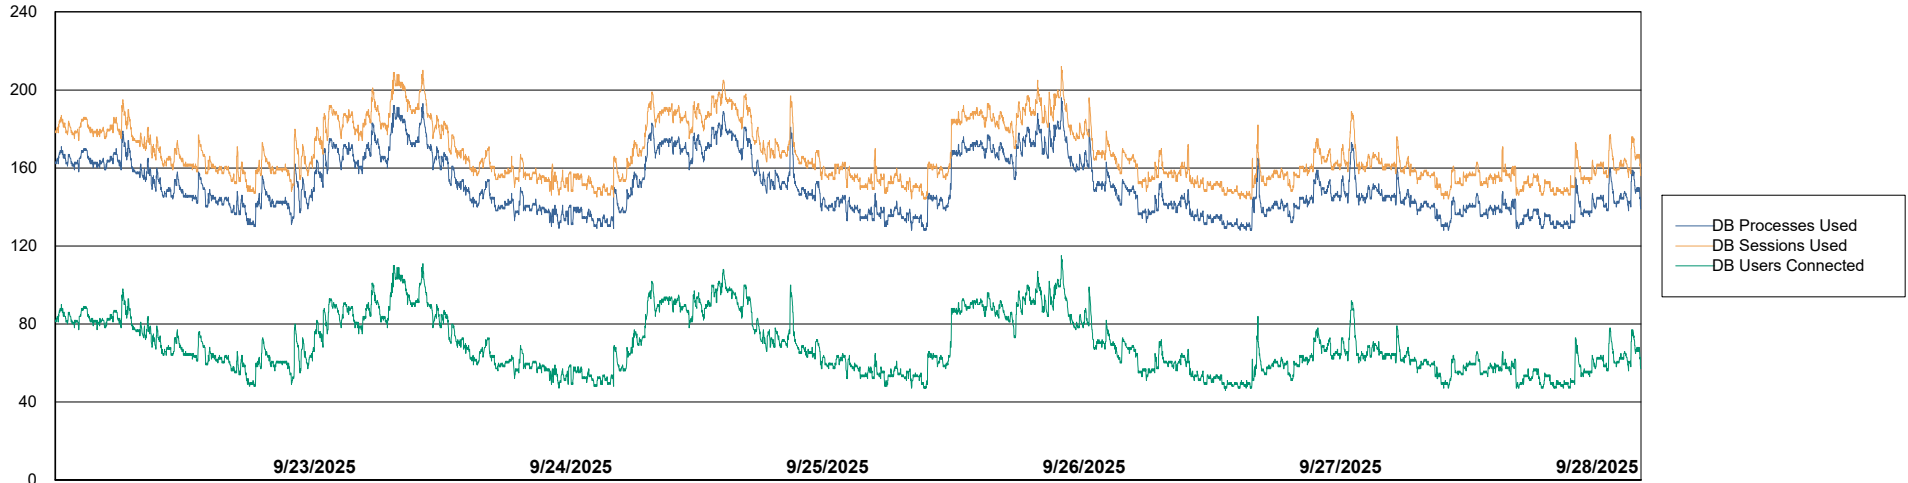

Database Performance LST-DBS6-AMS_DB_ABSEE2