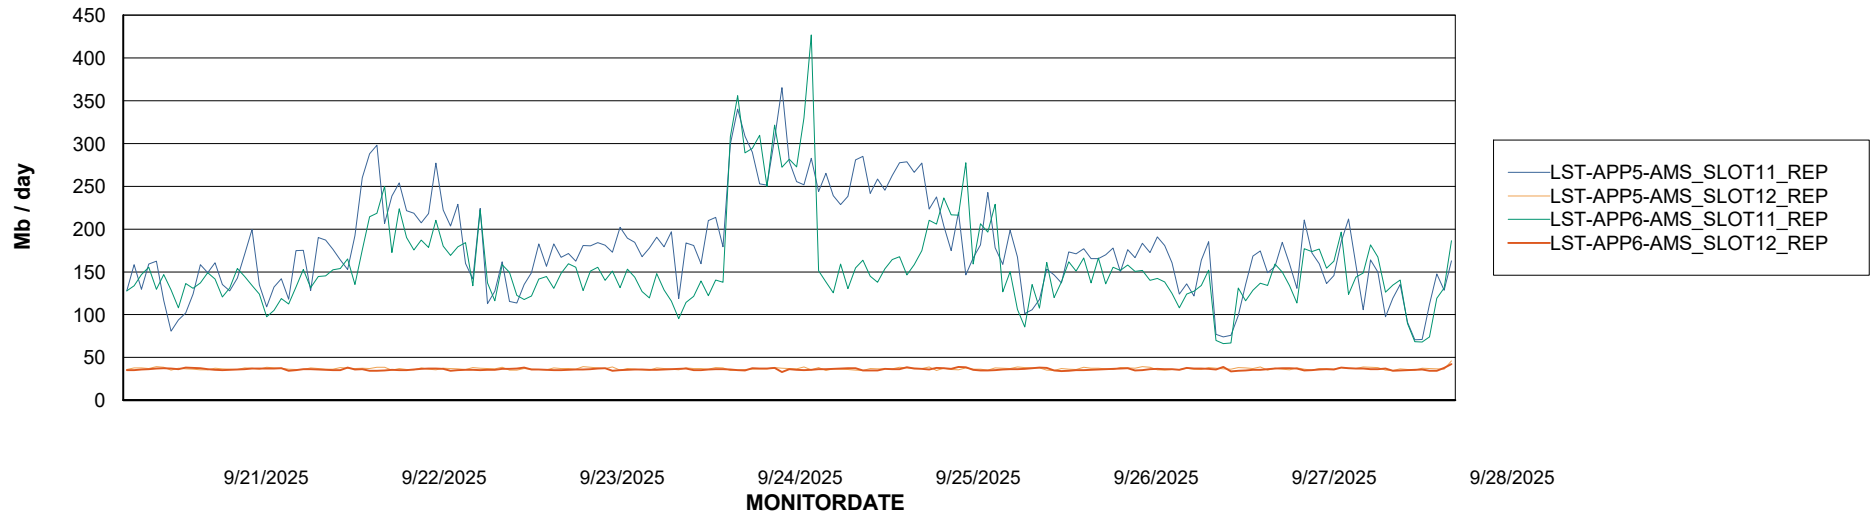

ABSSolute Application ReportServer Services

Avg memory used per ReportServer Service