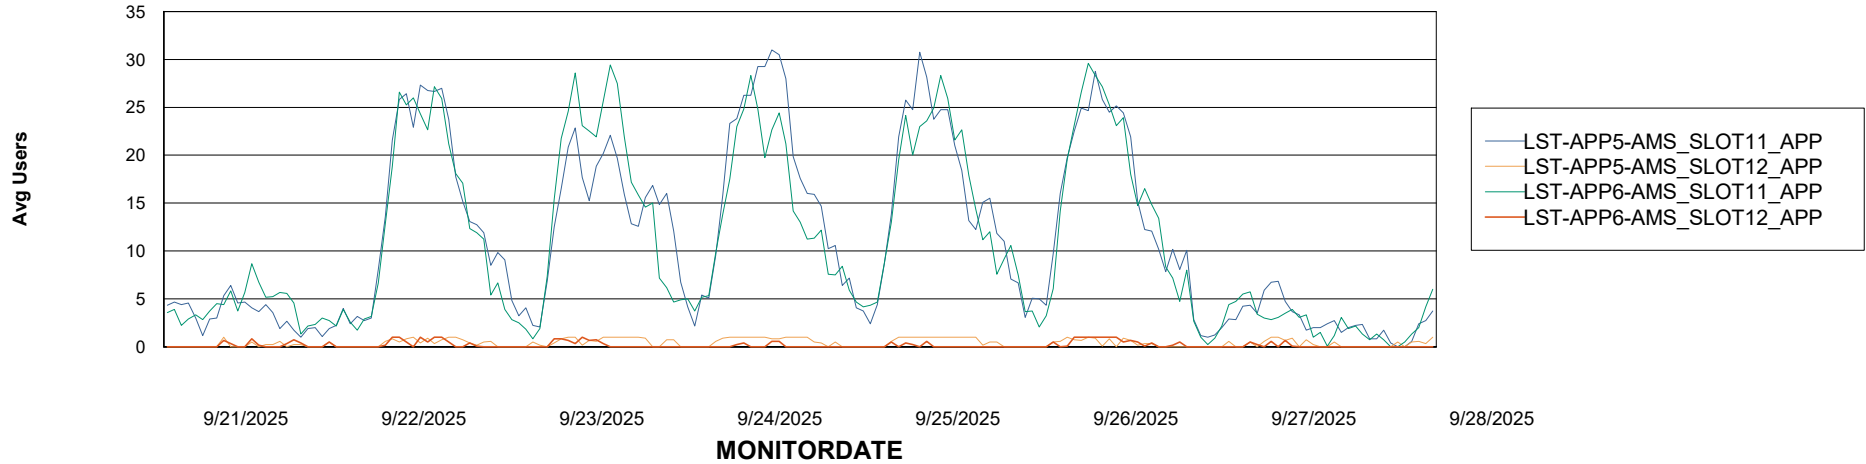

Weekly SLA Customer Report

Customer LST OCI AMS Production ABSEE2
Database ID 212

ABSolute Application Server Services

Avg memory used per ABS Server Service

Avg users per day per ABS server

Weekly SLA Customer Report