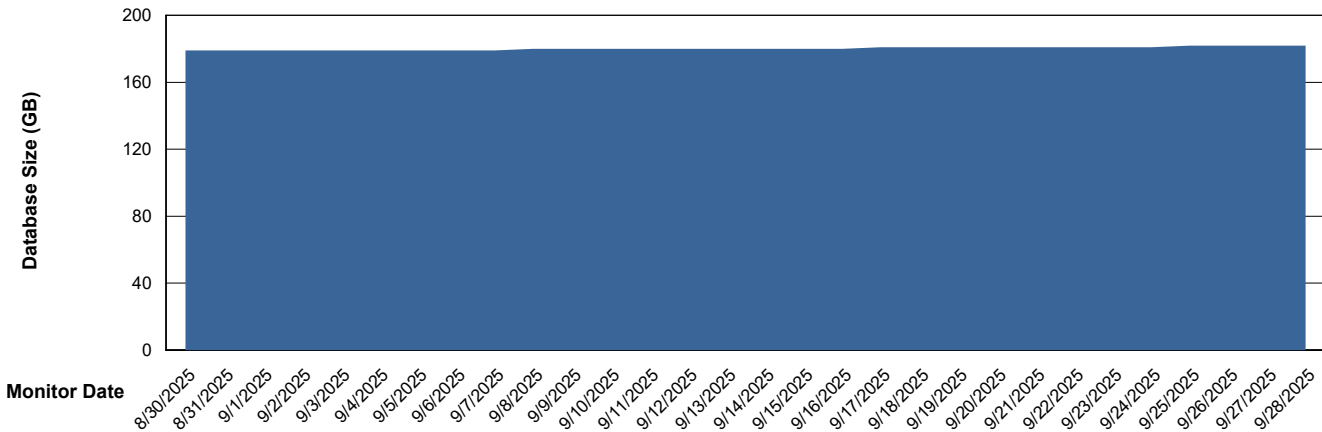

Database Performance LST-DBS6-AMS_DB_ABSEE2

Weekly SLA Customer Report

Customer LST OCI AMS Production ABSEE2
 Database ID 212

DATABASE SIZE LST-DBS6-AMS_DB_ABSEE2

Database growth over last month

Database Tablespace LST-DBS6-AMS_DB_ABSEE2