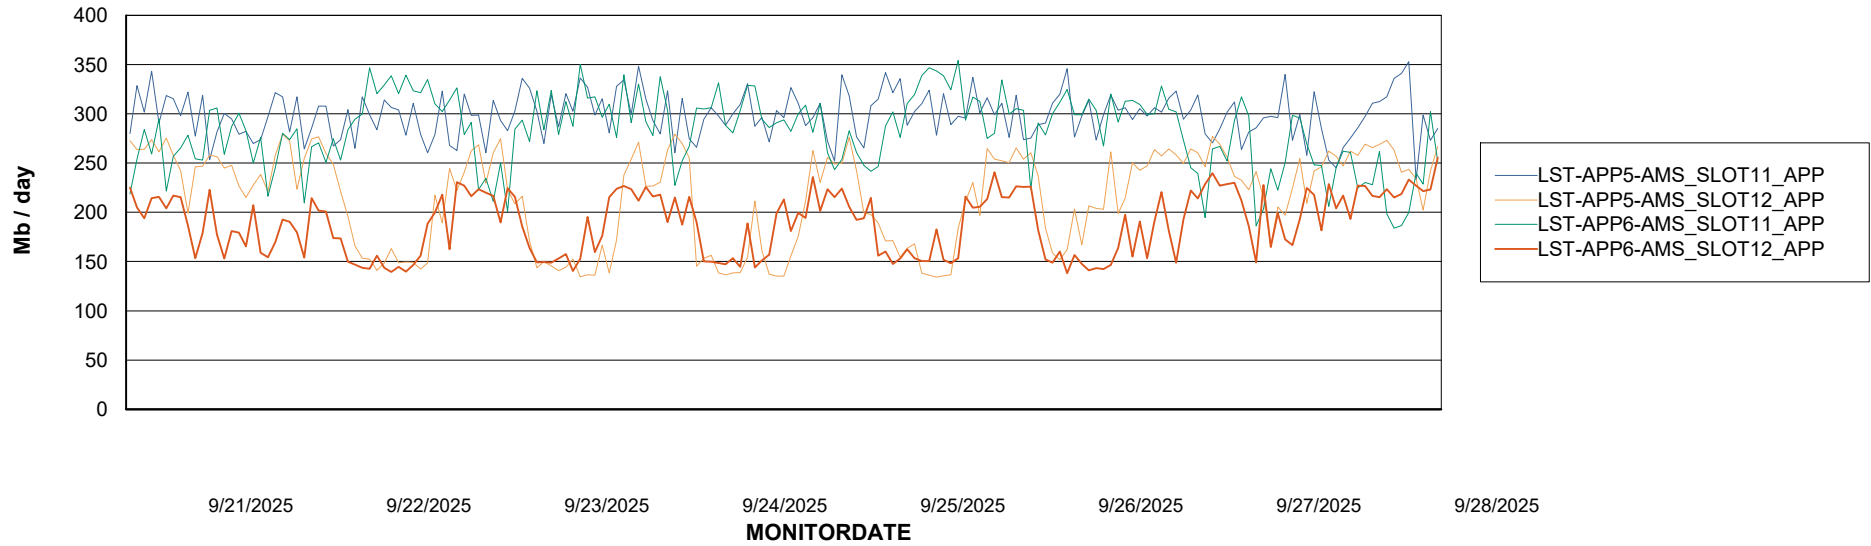

ABSolute Application Server Services

Avg memory used per ABS Server Service