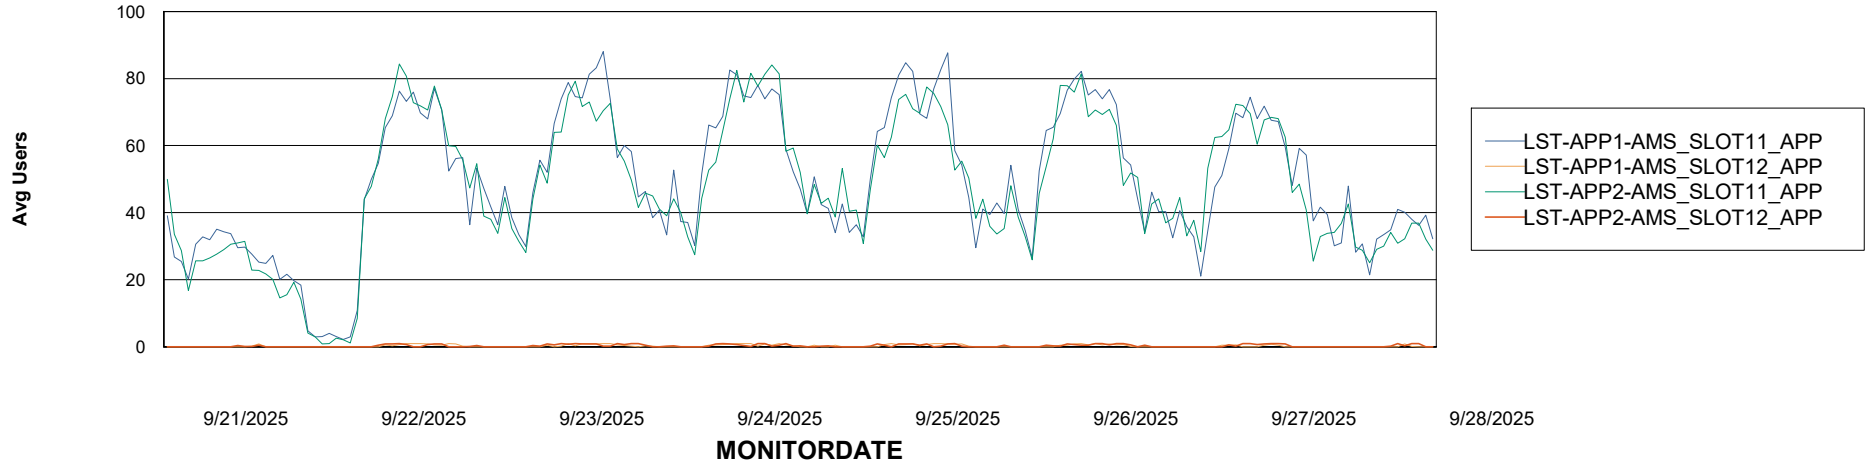

Weekly SLA Customer Report

Customer LST OCI AMS Production ABSCH2
Database ID 216

ABSSolute Application Server Services

Avg memory used per ABS Server Service

Avg users per day per ABS server

Weekly SLA Customer Report