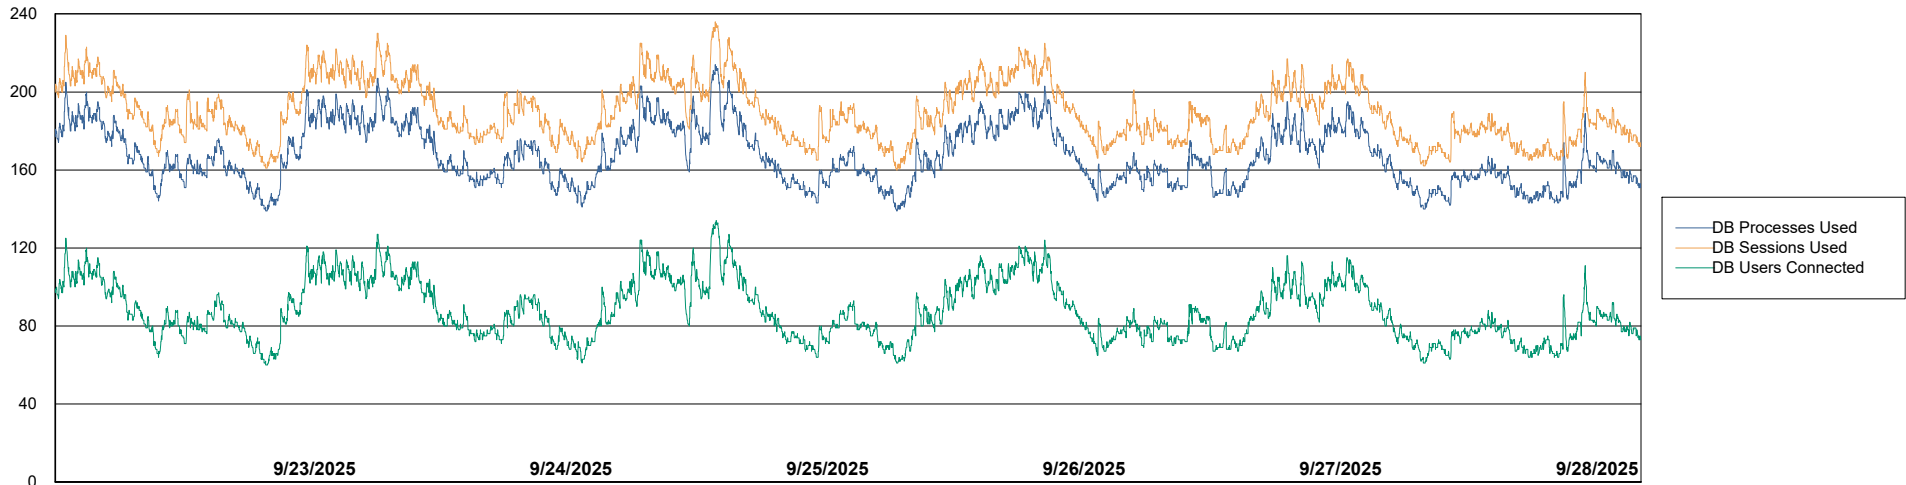

Database Performance LST-DBS2-AMS_DB_ABSCH2