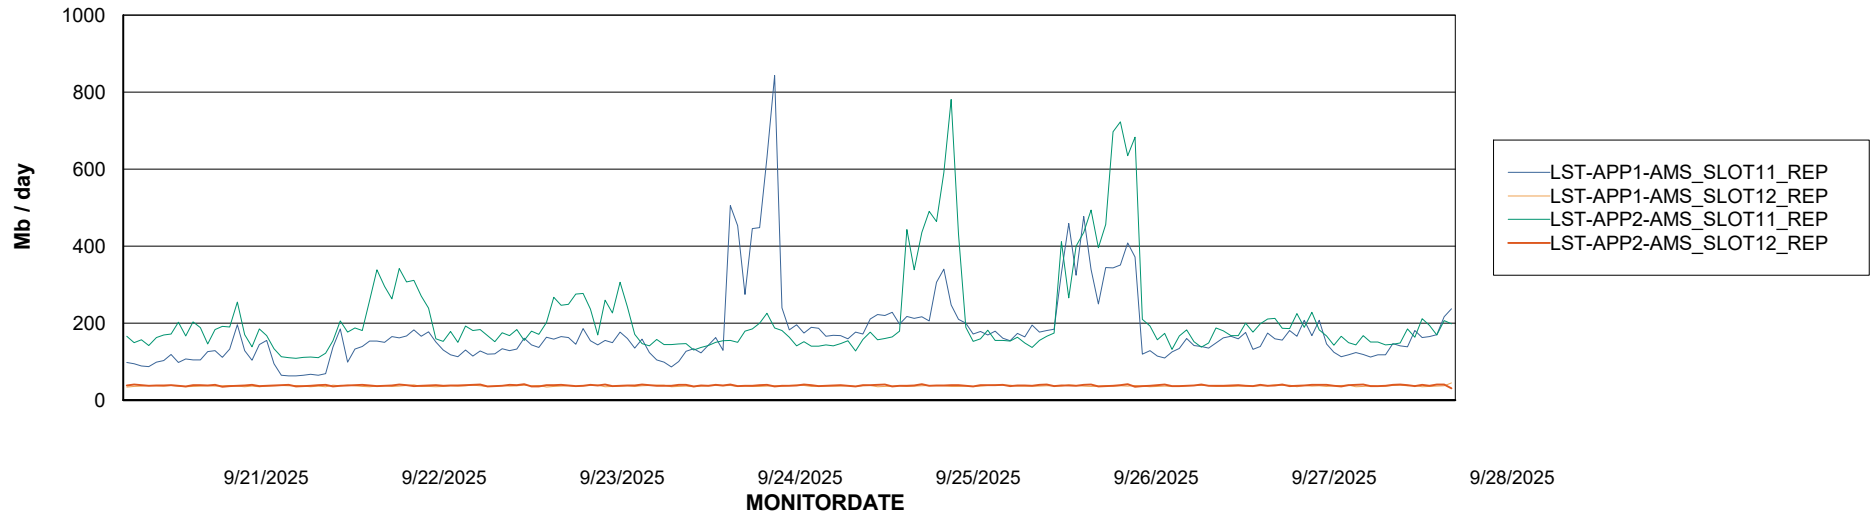

ABSSolute Application ReportServer Services

Avg memory used per ReportServer Service