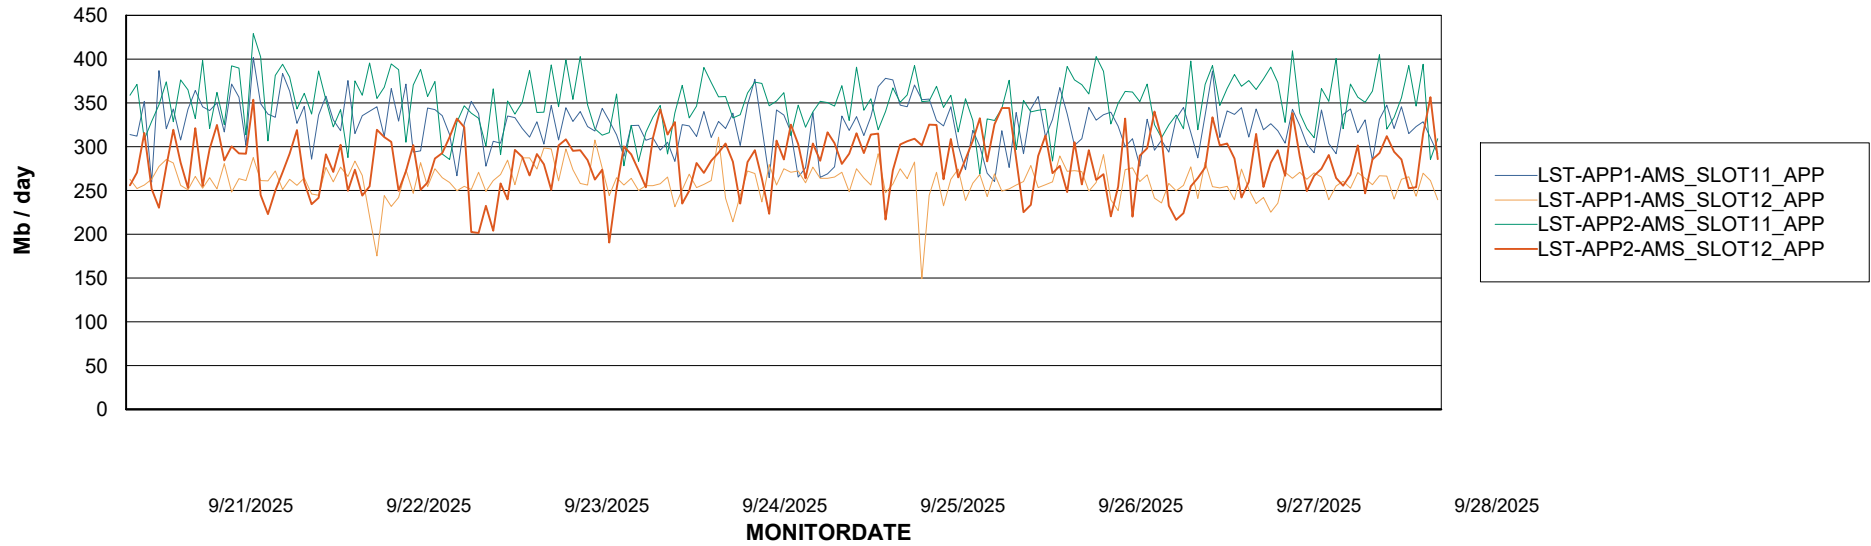

ABSSolute Application Server Services

Avg memory used per ABS Server Service