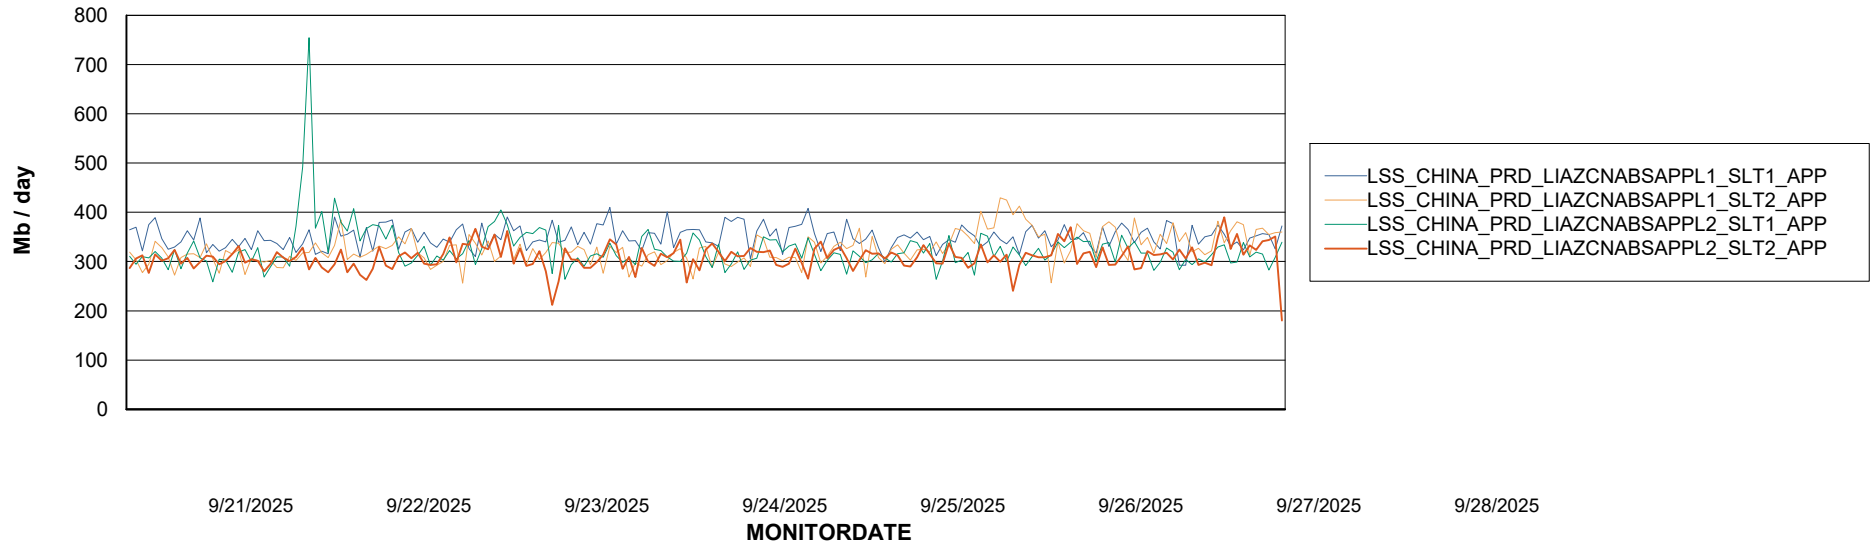

ABSSolute Application Server Services

Avg memory used per ABS Server Service