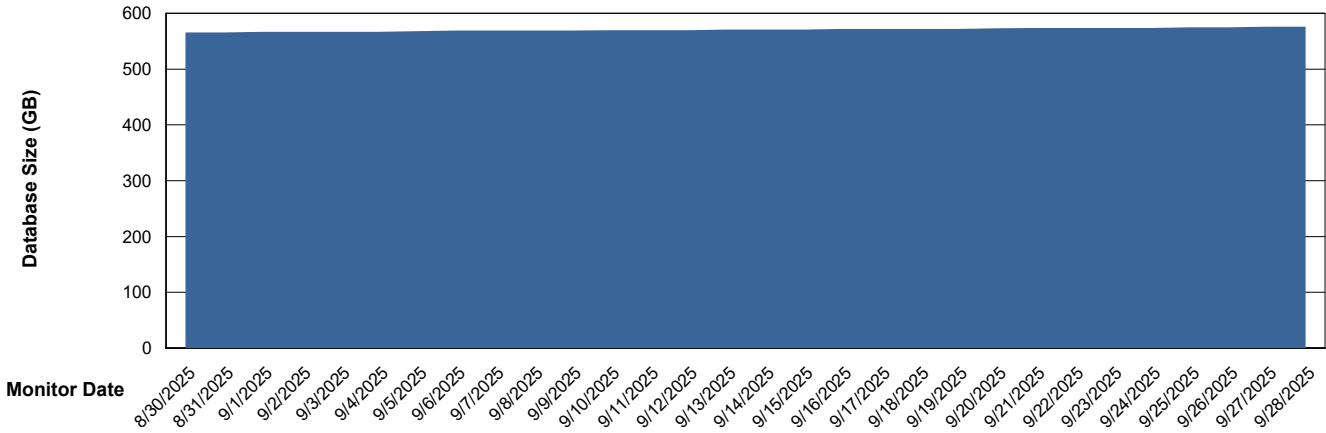

Database growth over last month

Database Tablespace LSS_CHINA_PRD_liazcne2VMProdABSSoluteDB1_ABS1

Date	Tablespace Name	Filesize (Gb)	Usedsize (Gb)	Percentage free
9/28/2025	ABSDATA	640	518	19
	INDX	52	35	33
9/27/2025	ABSDATA	640	518	19
	INDX	52	35	33
9/26/2025	ABSDATA	640	517	19
	INDX	52	35	33
9/25/2025	ABSDATA	640	517	19
	INDX	52	35	33
9/24/2025	ABSDATA	640	516	19
	INDX	52	35	33
9/23/2025	ABSDATA	640	516	19
	INDX	52	35	33
9/22/2025	ABSDATA	640	516	19
	INDX	52	35	33