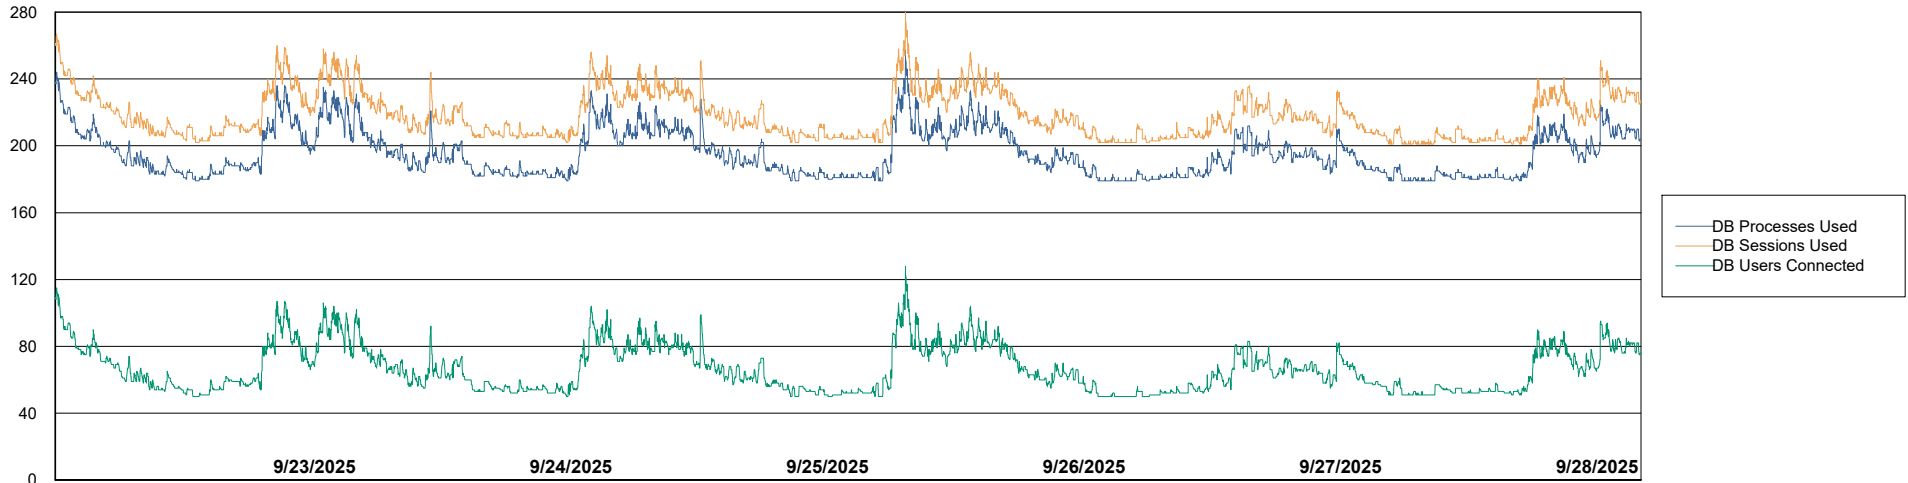

Database Performance LSS_CHINA_PRD_liazcne2VMProdABSSoluteDB1_ABS1