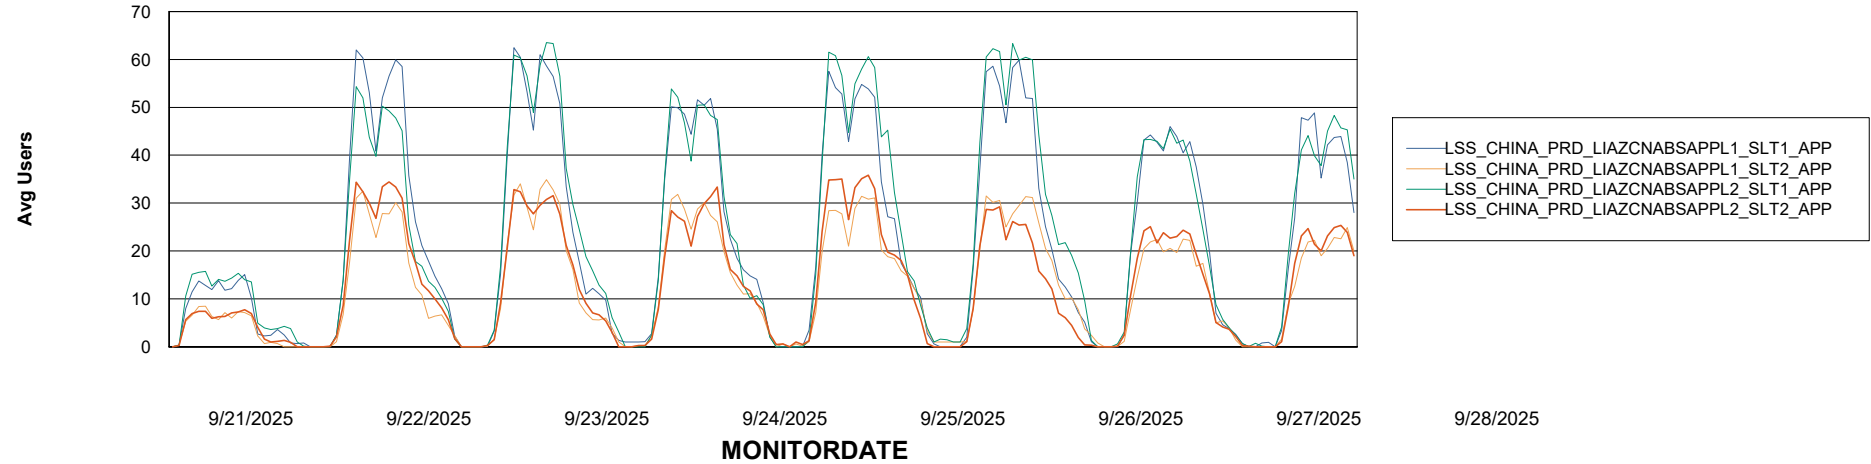

Avg users per day per ABS server