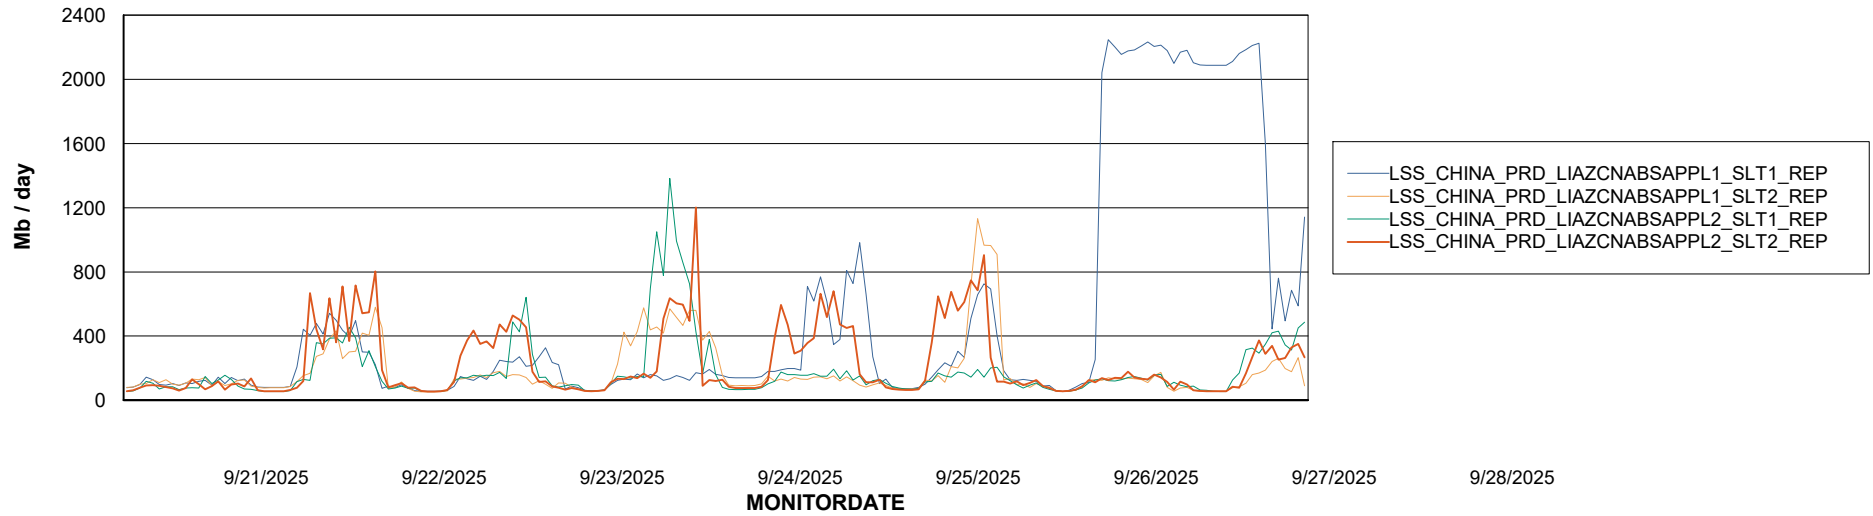

ABSSolute Application ReportServer Services

Avg memory used per ReportServer Service