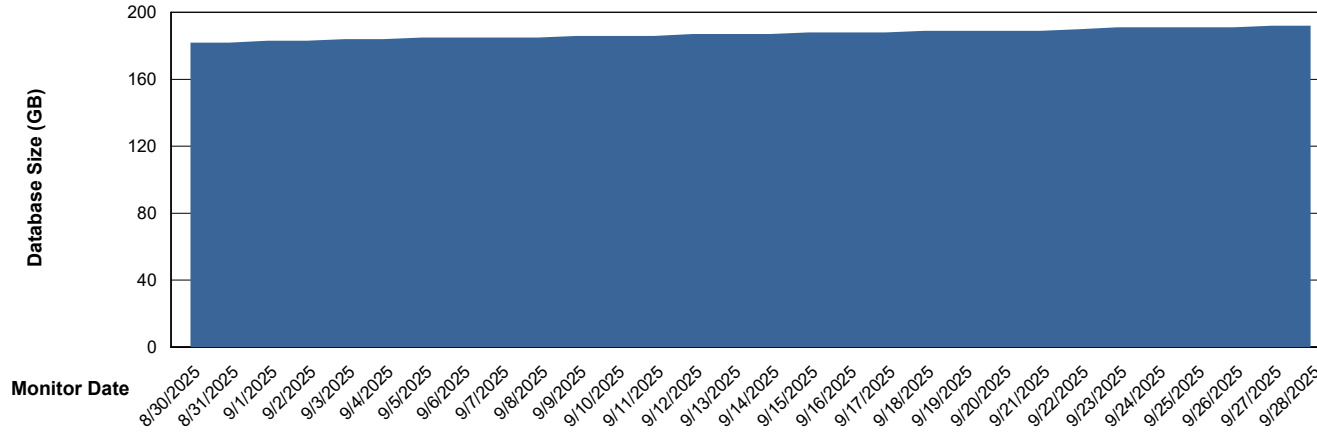

Weekly SLA Customer Report

Customer KLH_Production (24/7)
Database ID 139

Database Performance KLH_PRD_SRSDDB02_HSBABS1

Weekly SLA Customer Report

Customer KLH_Production (24/7)
Database ID 139

DATABASE SIZE KLH_PRD_SRSBIDB02_ABS1

Database growth over last month

DATABASE SIZE KLH_PRD_SRSDB01_ABS1

Database growth over last month

Weekly SLA Customer Report

Customer KLH_Production (24/7)
 Database ID 139

Database Tablespace KLH_PRD_SRSBIDB02_ABS1