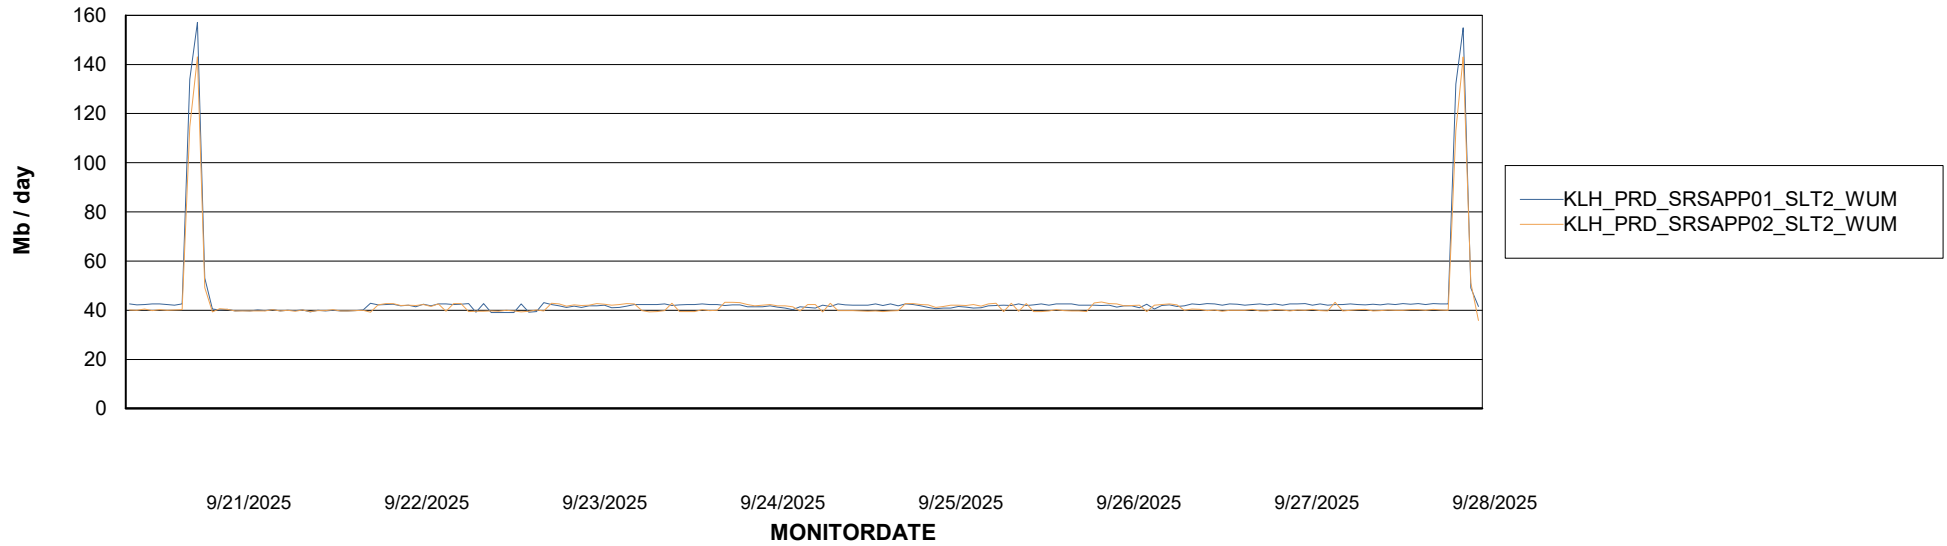

ABSSolute Web Component Services

Avg memory used per ABS Web component