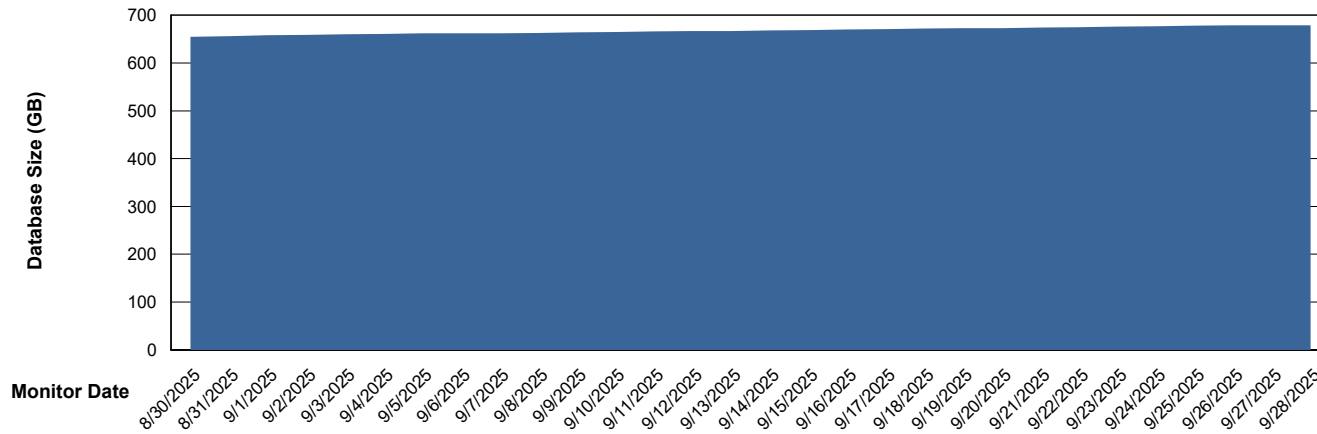

DATABASE SIZE KLH_PRD_SRSDB01_ABS1

Database growth over last month