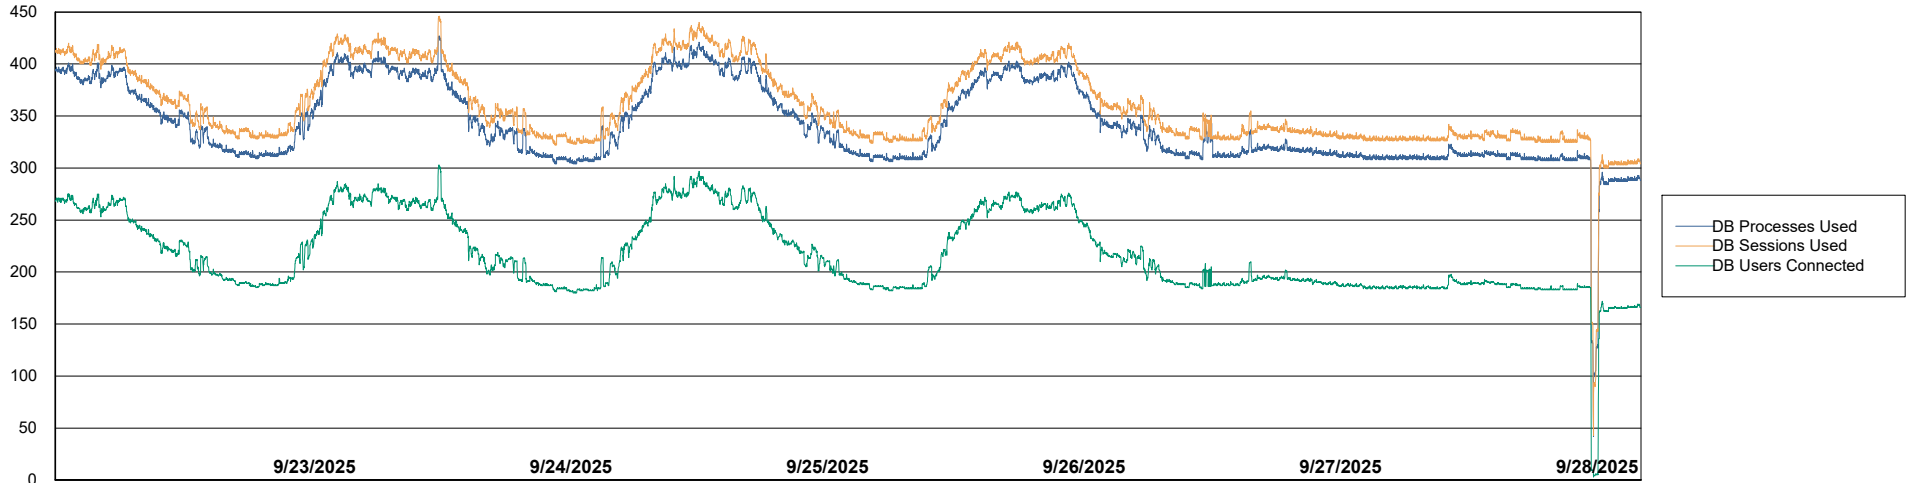

Weekly SLA Customer Report

Customer KLH_Production (24/7)
Database ID 139

Database Performance KLH_PRD_SRSBIDB02_ABS1

Weekly SLA Customer Report

Customer KLH_Production (24/7)
Database ID 139

Database Performance KLH_PRD_SRSDDB01_ABS1