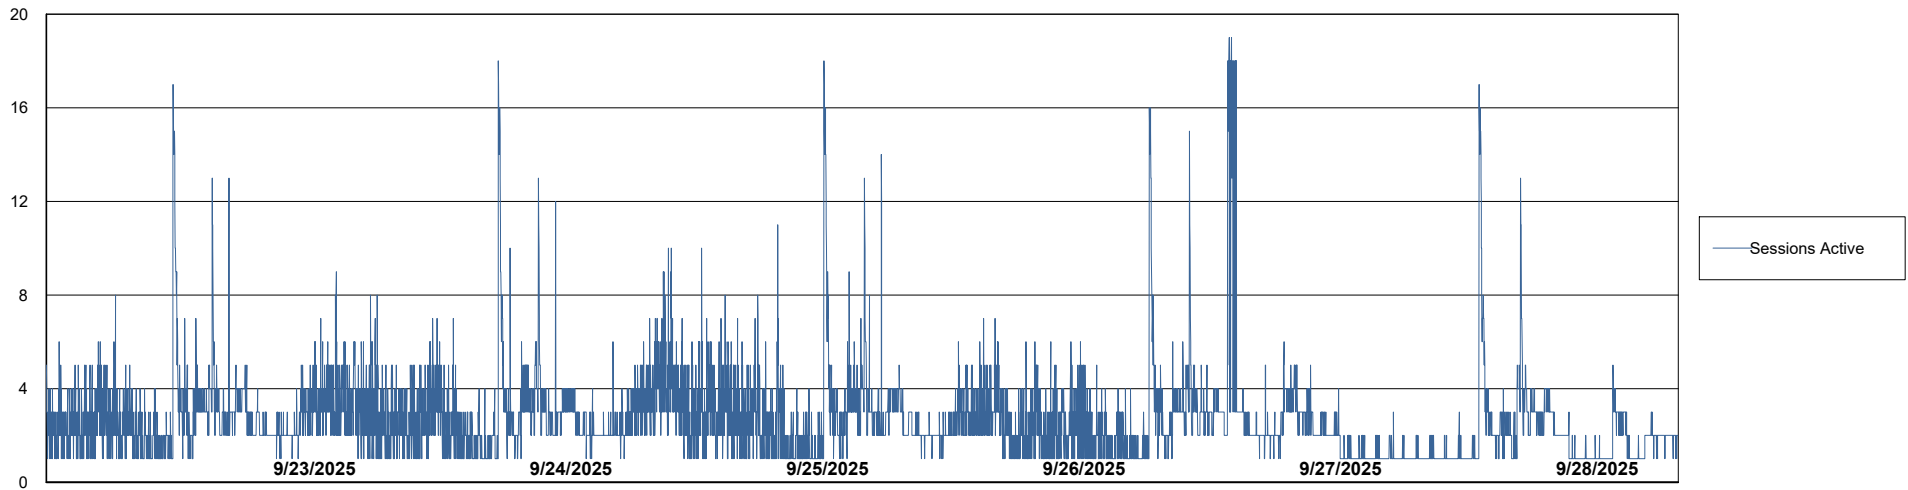

Weekly SLA Customer Report

Customer KLH_Production (24/7)
Database ID 139

Database Performance KLH_PRD_SRSBIDB02_ABS1

Weekly SLA Customer Report

Customer KLH_Production (24/7)
Database ID 139

Database Performance KLH_PRD_SRSDDB01_ABS1