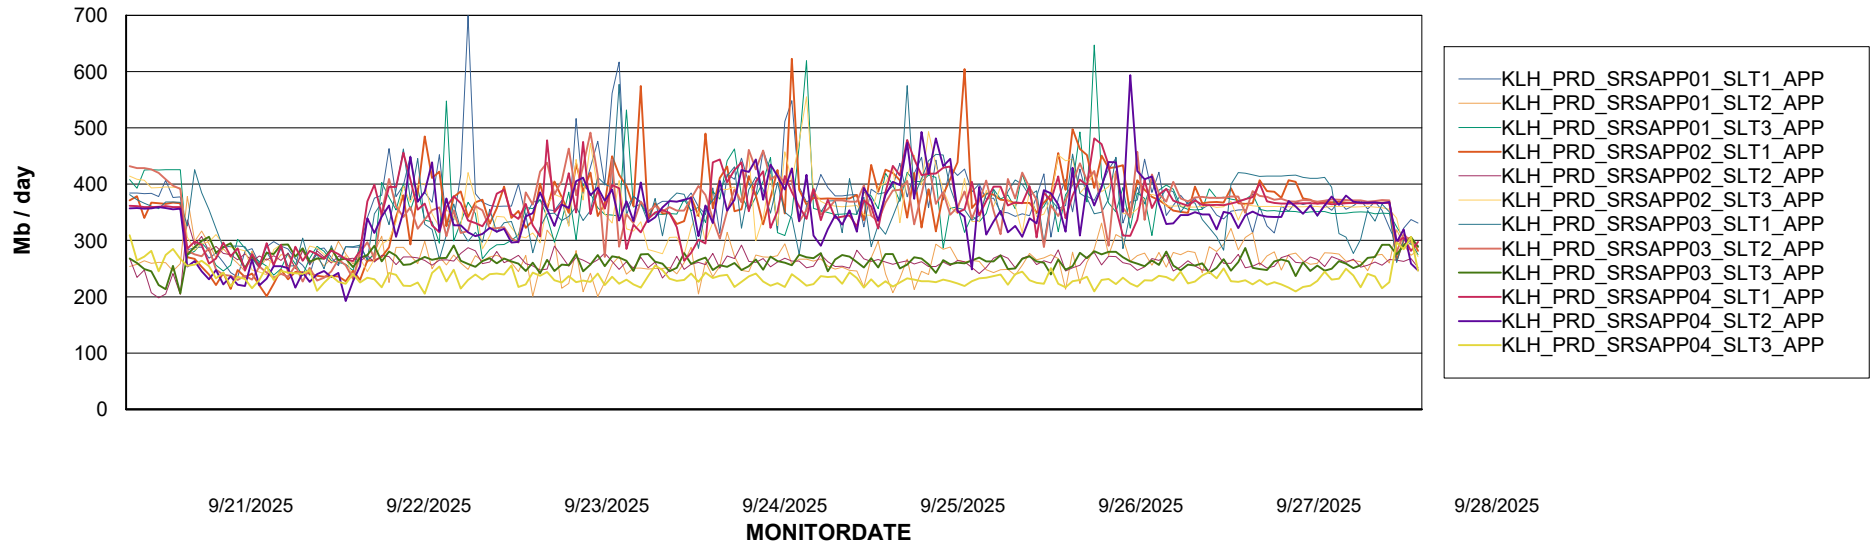

ABSSolute Application Server Services

Avg memory used per ABS Server Service