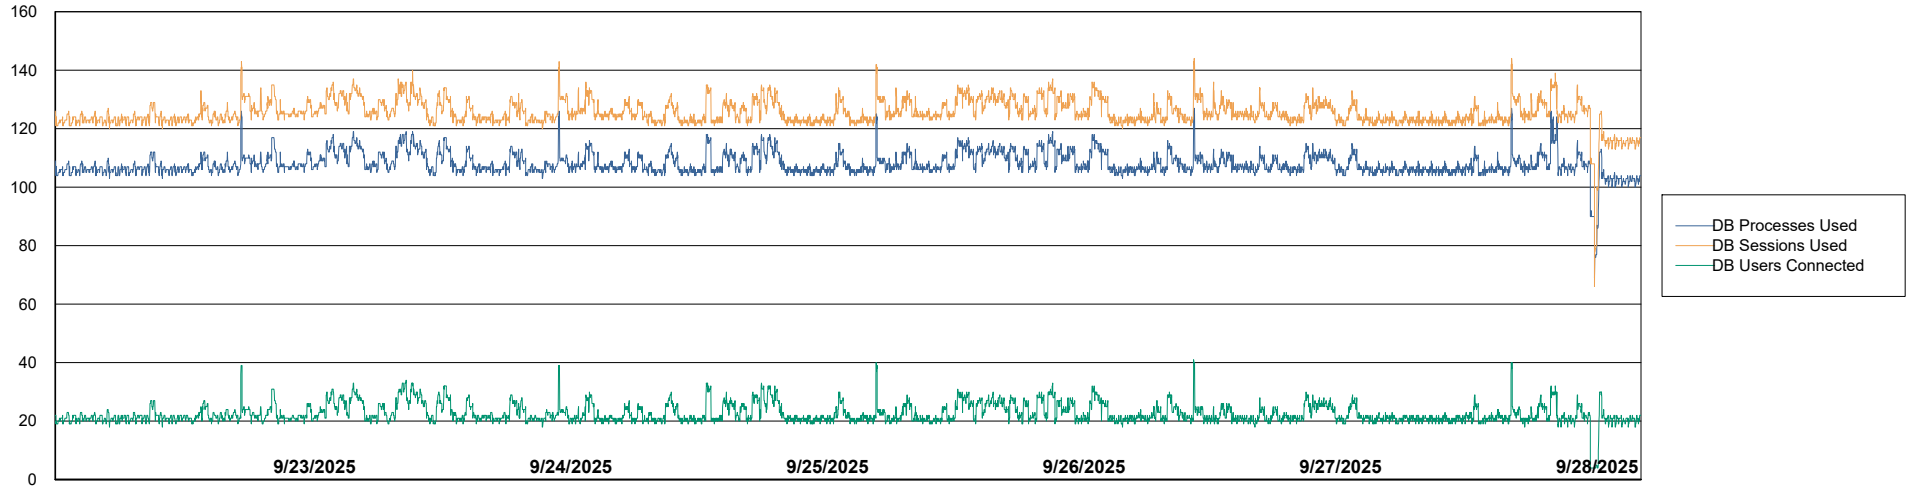

Weekly SLA Customer Report

Customer KLH_Production (24/7)
Database ID 139

Database Performance KLH_PRD_SRSBIDB02_ABS1

Weekly SLA Customer Report

Customer KLH_Production (24/7)
Database ID 139

Database Performance KLH_PRD_SRSDDB01_ABS1