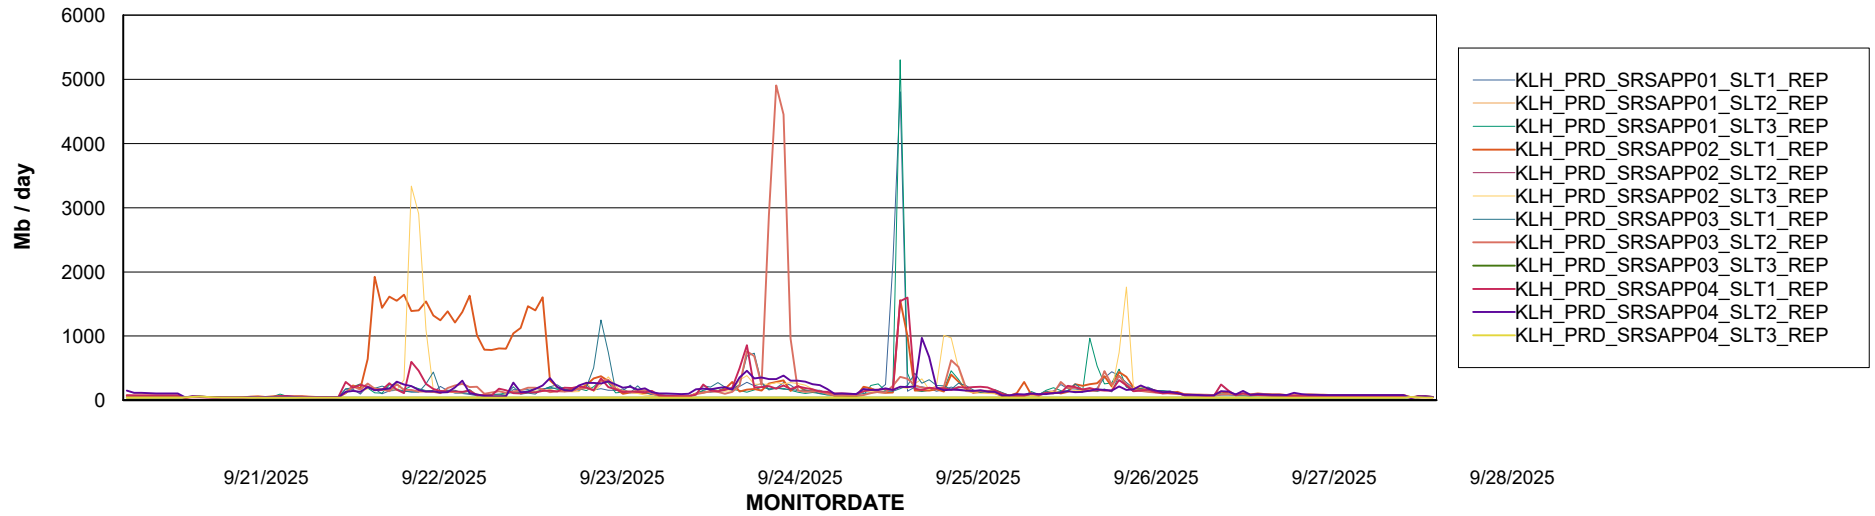

ABSSolute Application ReportServer Services

Avg memory used per ReportServer Service