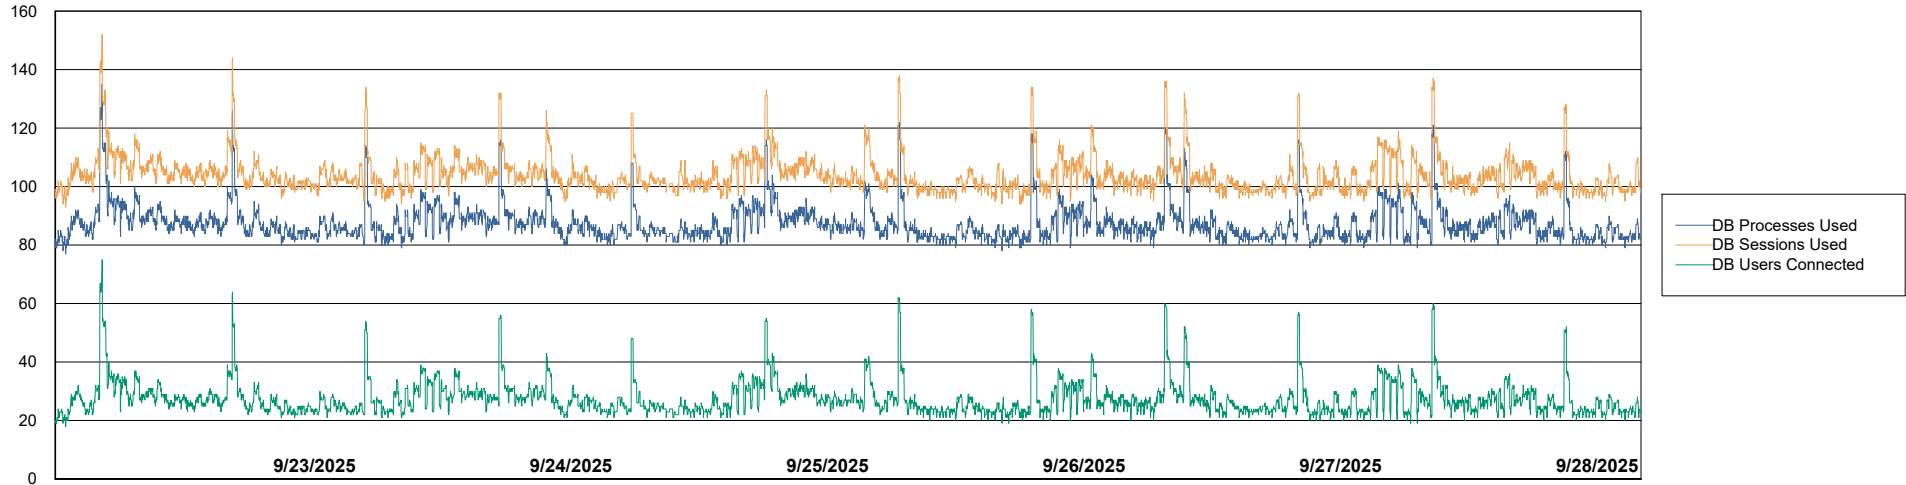

Database Performance KBR-BI-TOR_PROD_ABS1