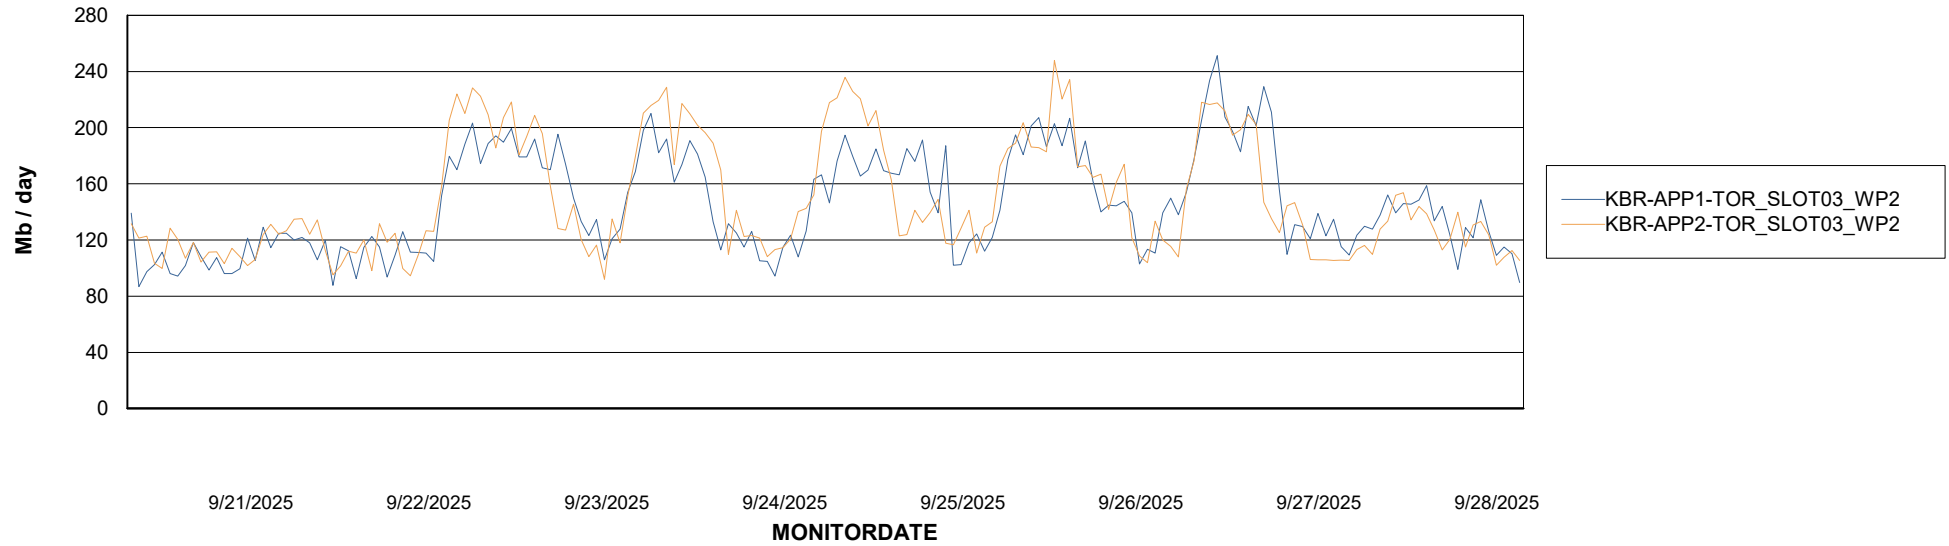

ABSolute Web Component Services

Avg memory used per ABS Web component