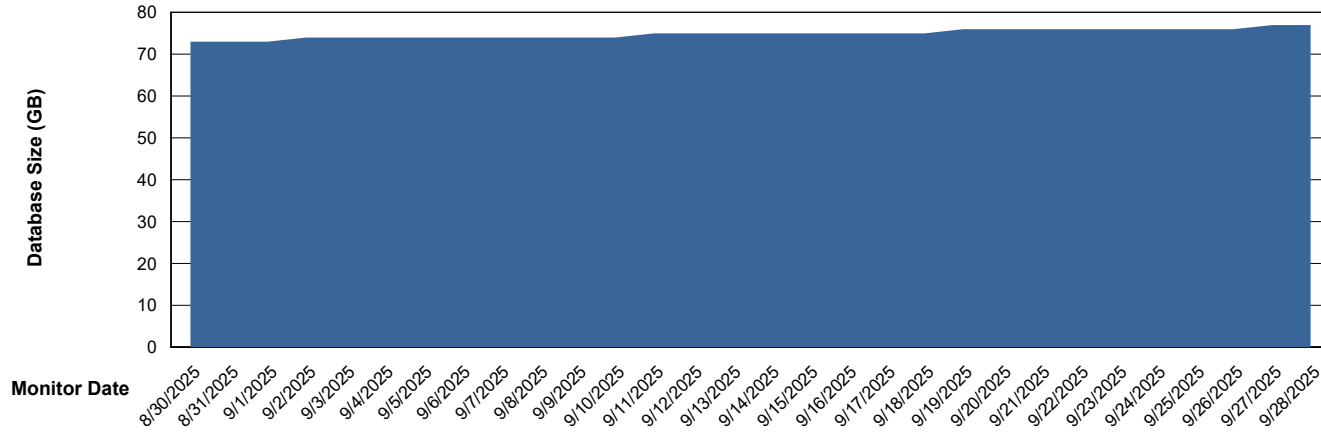

DATABASE SIZE KBR-BI-TOR_PROD_ABS1

Database growth over last month