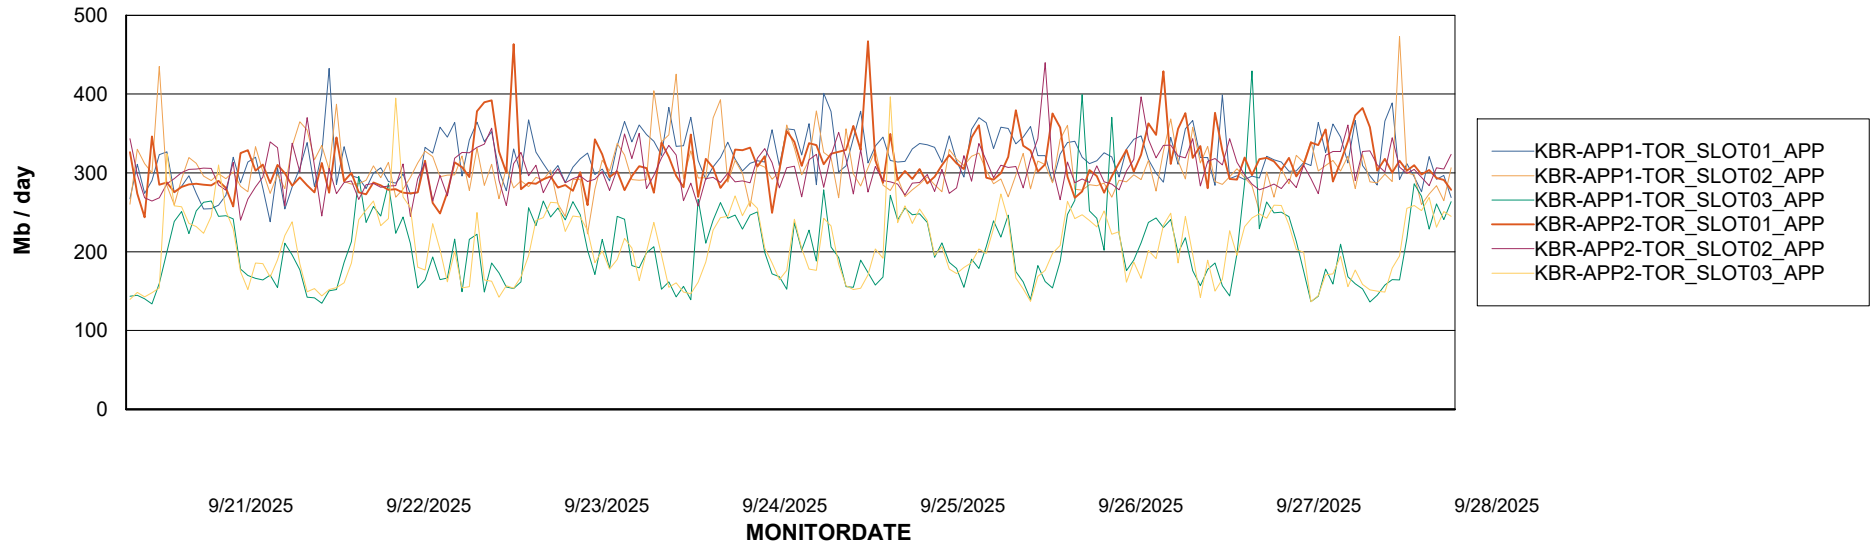

ABSSolute Application Server Services

Avg memory used per ABS Server Service