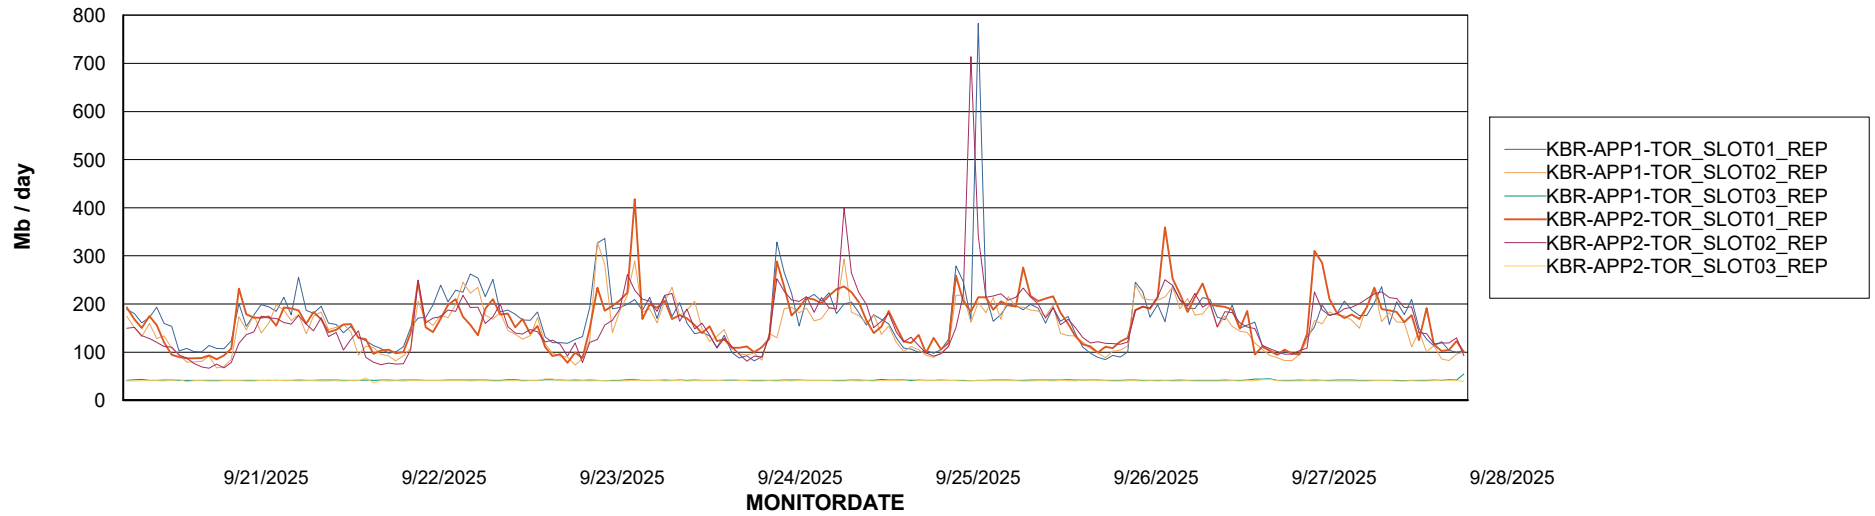

ABSSolute Application ReportServer Services

Avg memory used per ReportServer Service