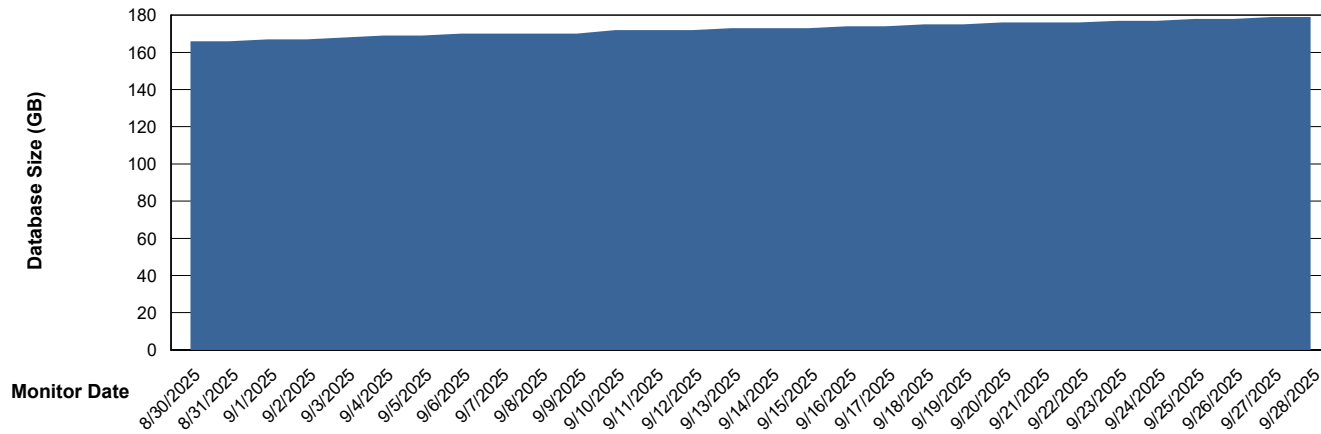

DATABASE SIZE KBR-DBS1-TOR_PROD_ABS1

Database growth over last month