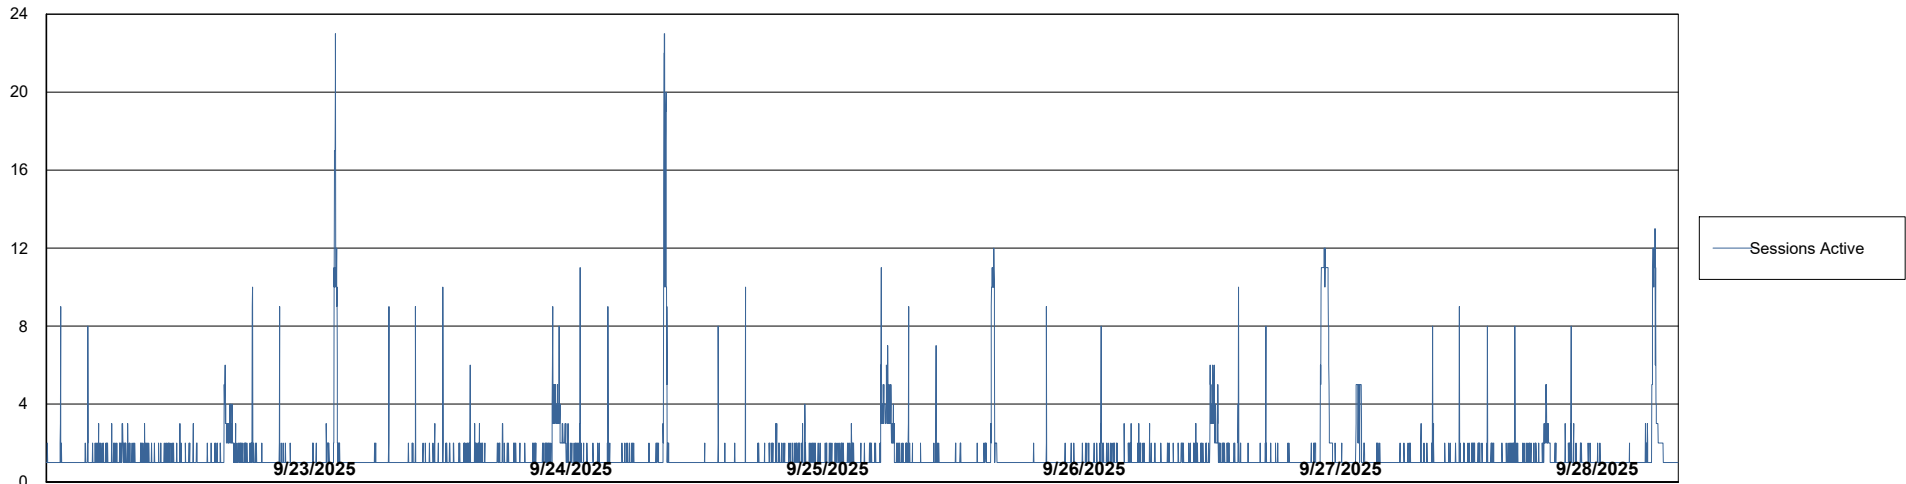

Database Performance KBR-DBS1-TOR_PROD_ABS1