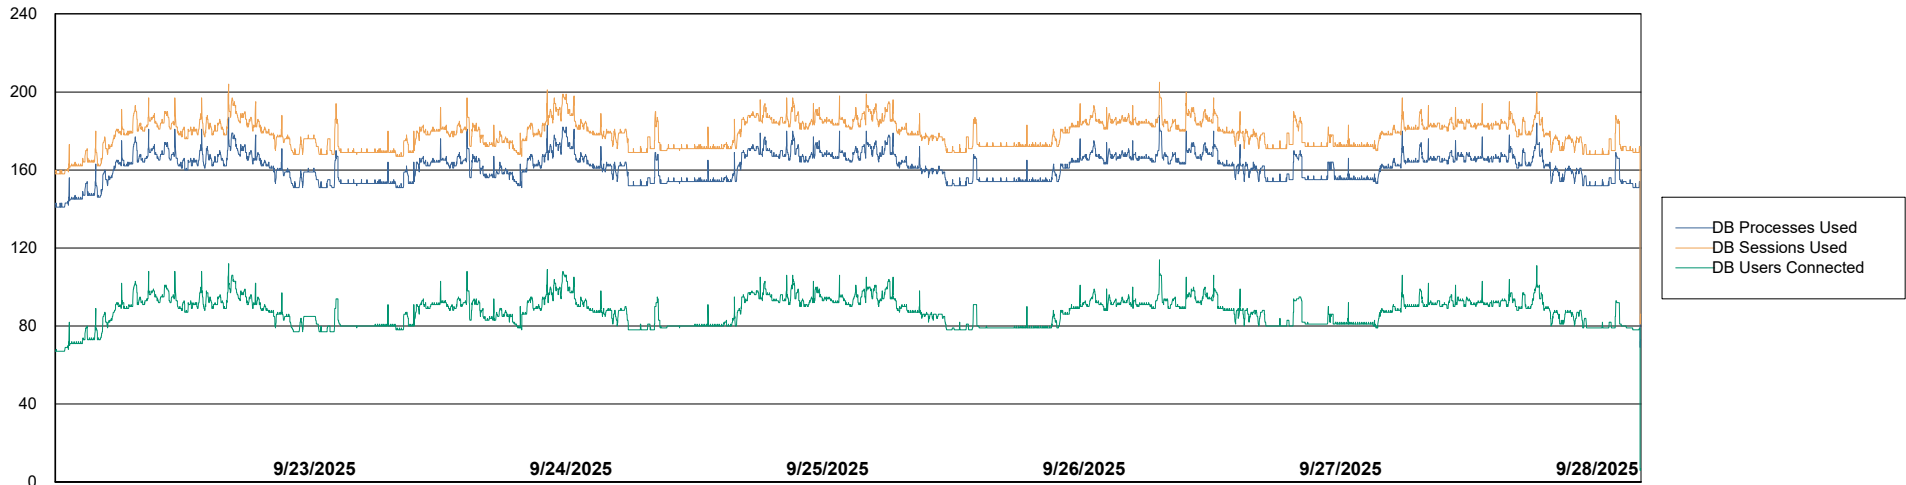

Database Performance KBR-DBS1-TOR_PROD_ABS1