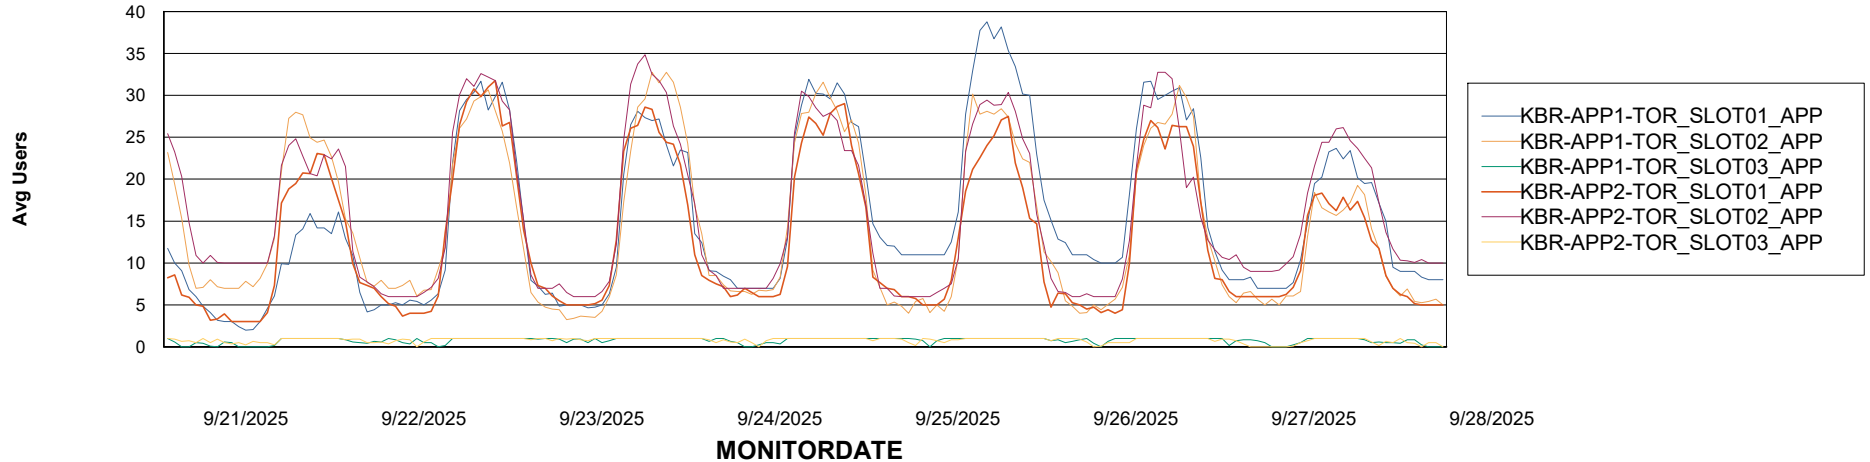

Avg users per day per ABS server