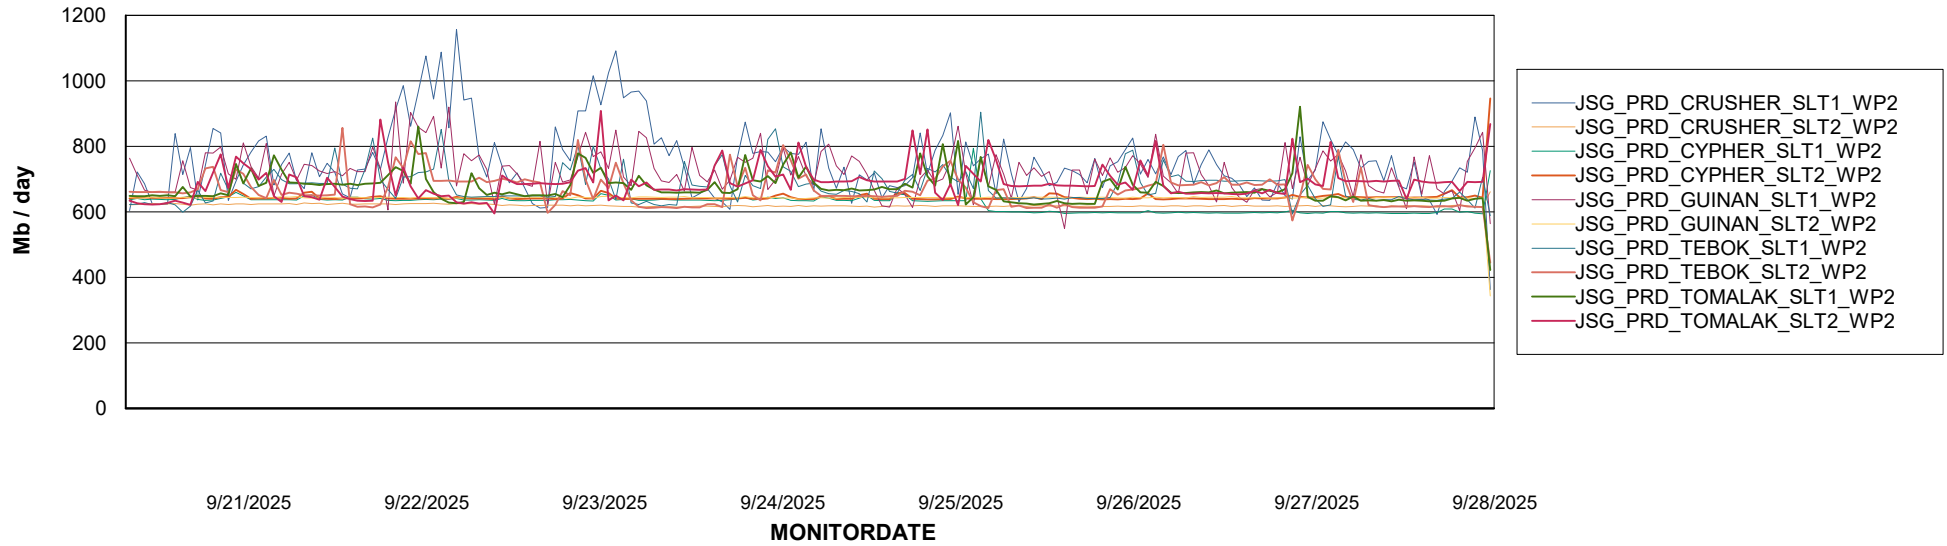

ABSolute Web Component Services

Avg memory used per ABS Web component