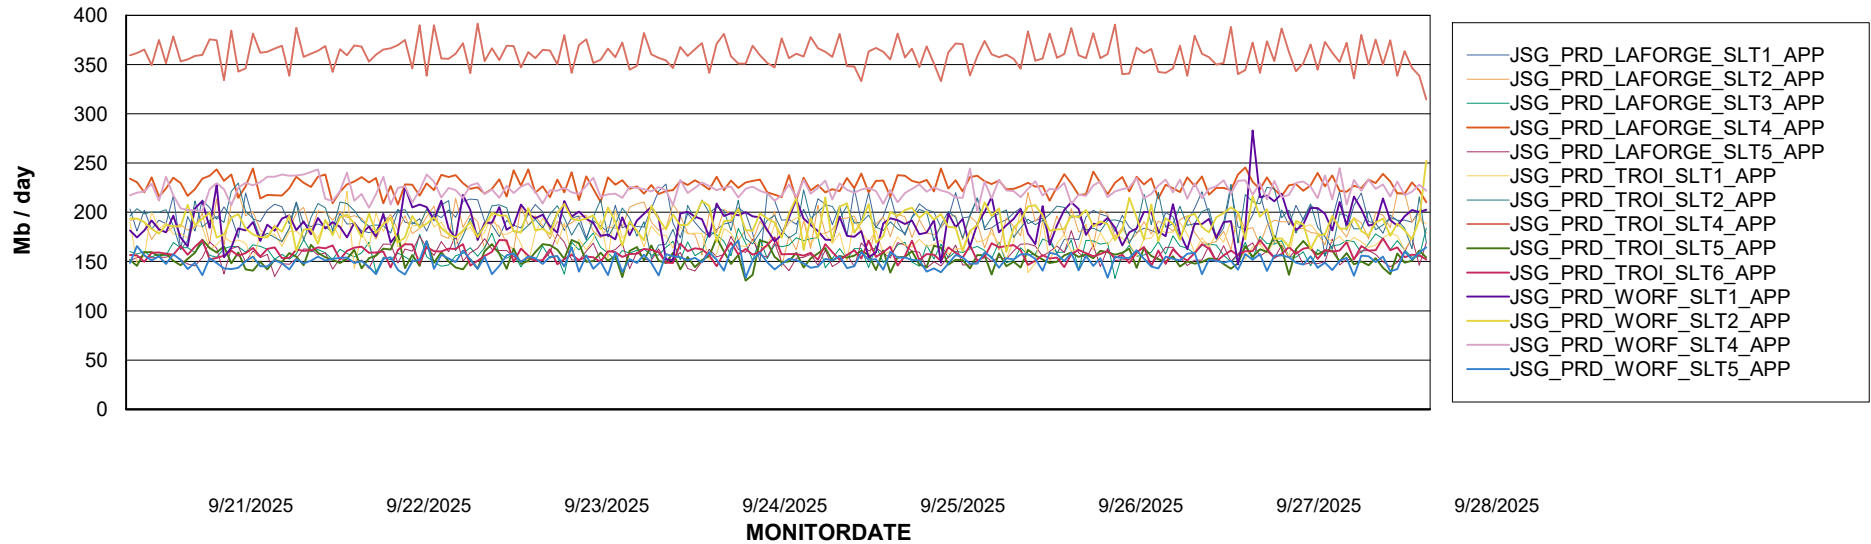

ABSSolute Application Server Services

Avg memory used per ABS Server Service