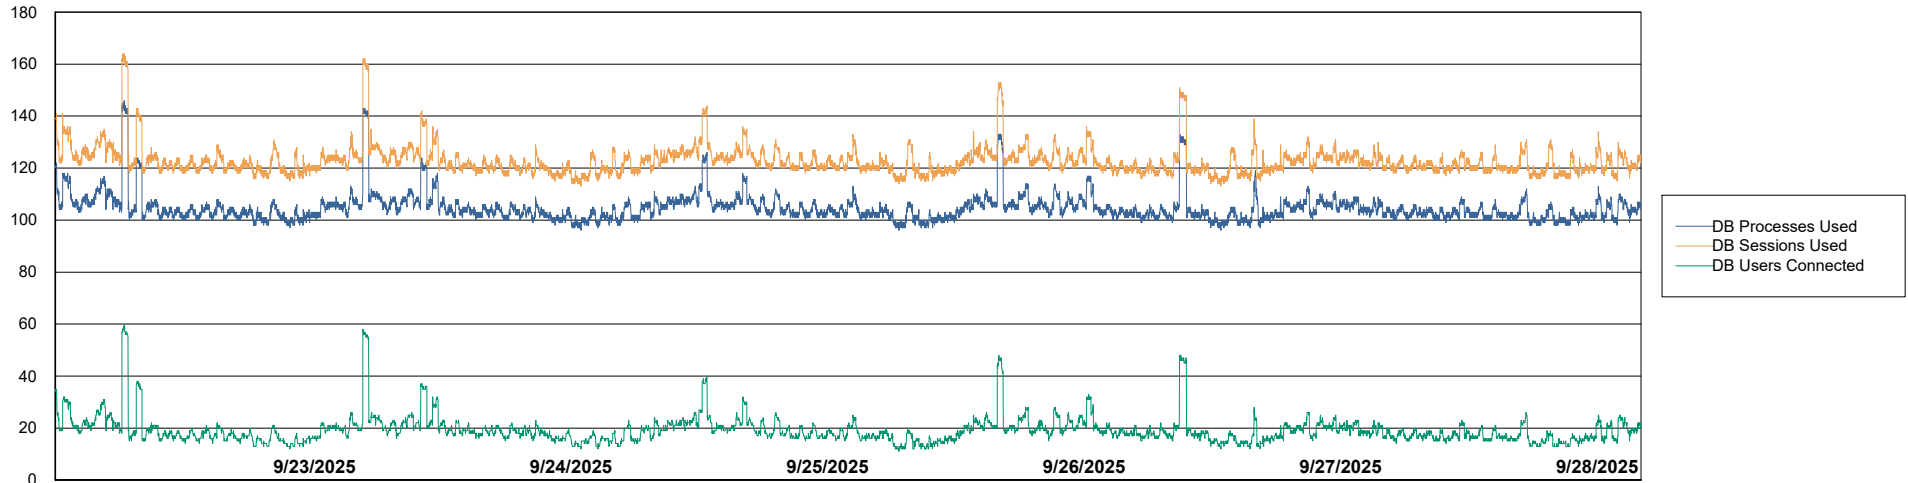

Database Performance JSG_PRD_BASHIR_DB_ABS1