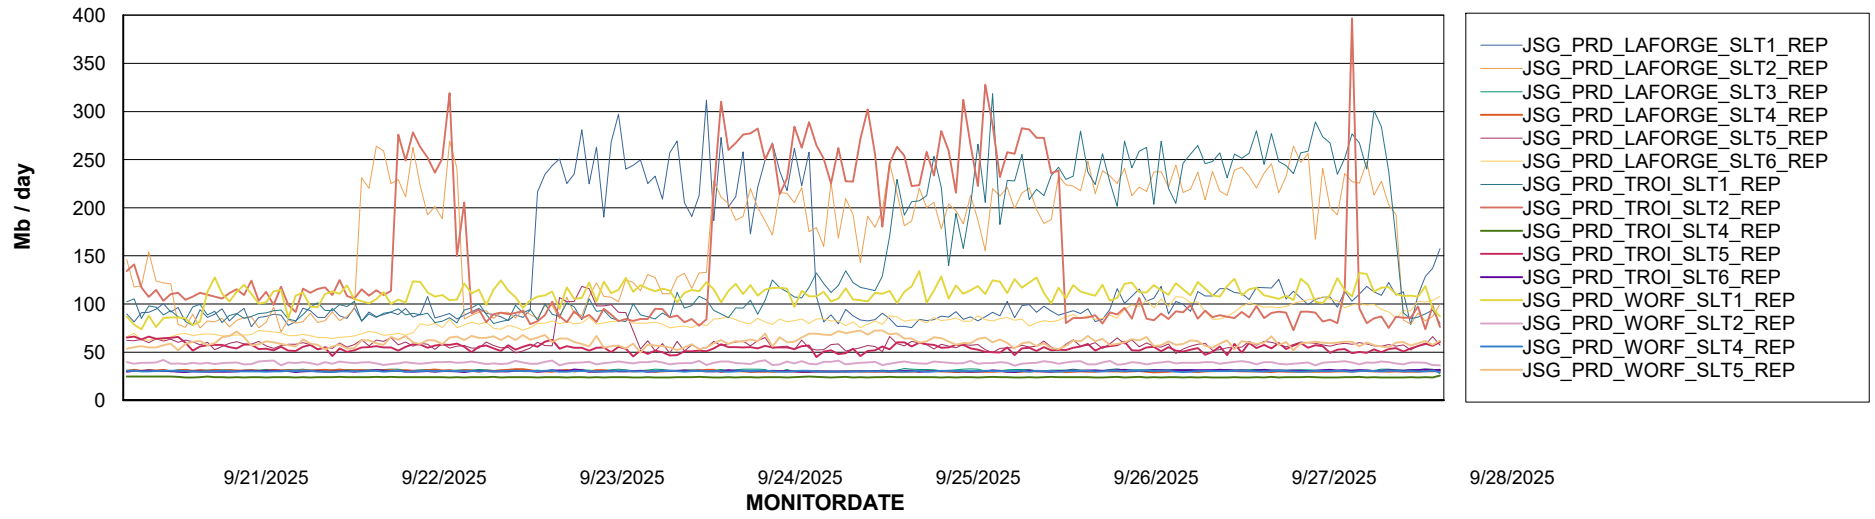

ABSSolute Application ReportServer Services

Avg memory used per ReportServer Service