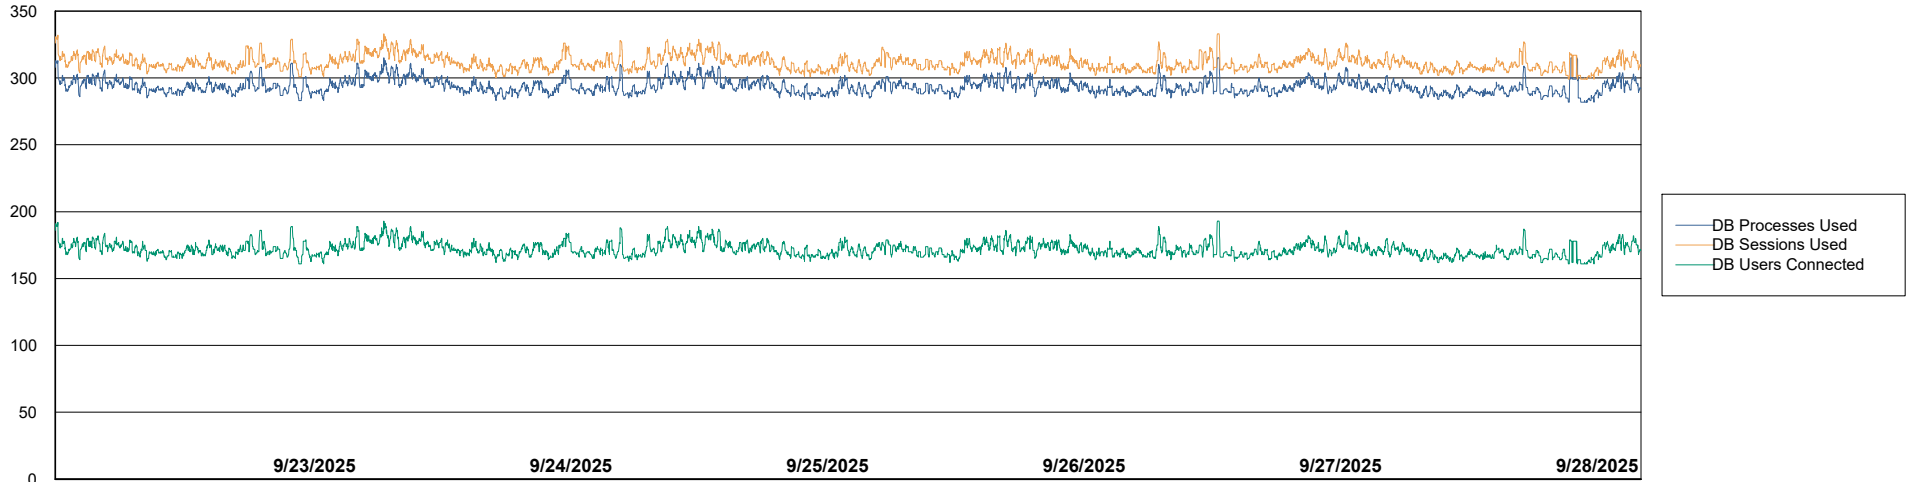

Database Performance JSG_PRD_RIKER_DB_HSBABS1