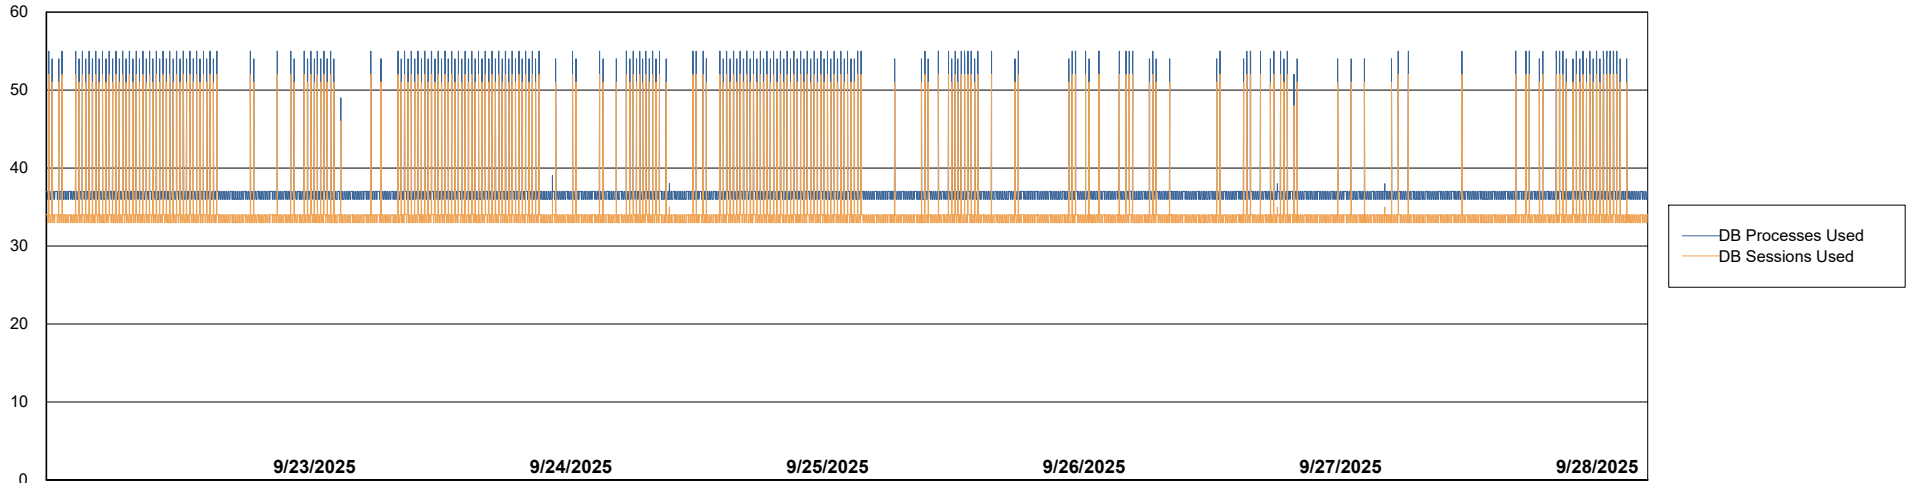

Database Performance HUE_PRD_S-ORATEST2_HSBABS1