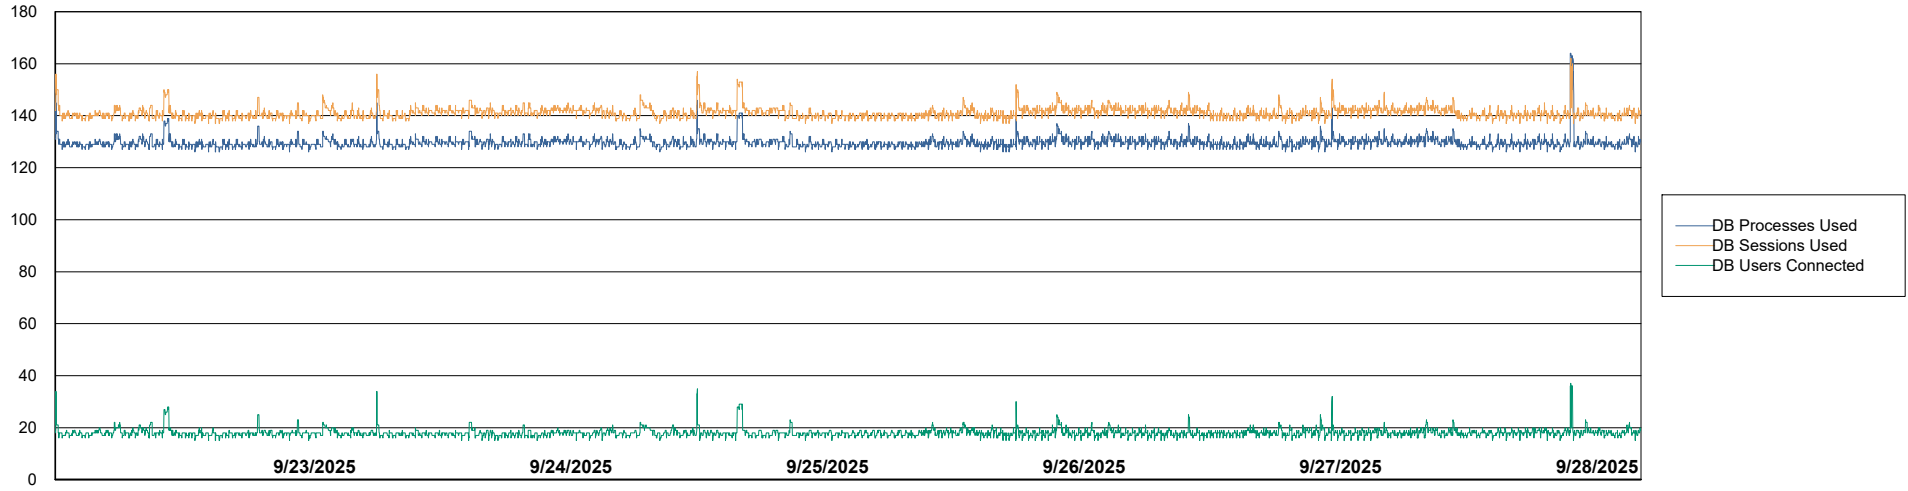

Database Performance HUE_PRD_S-ORABI2024_ABS1