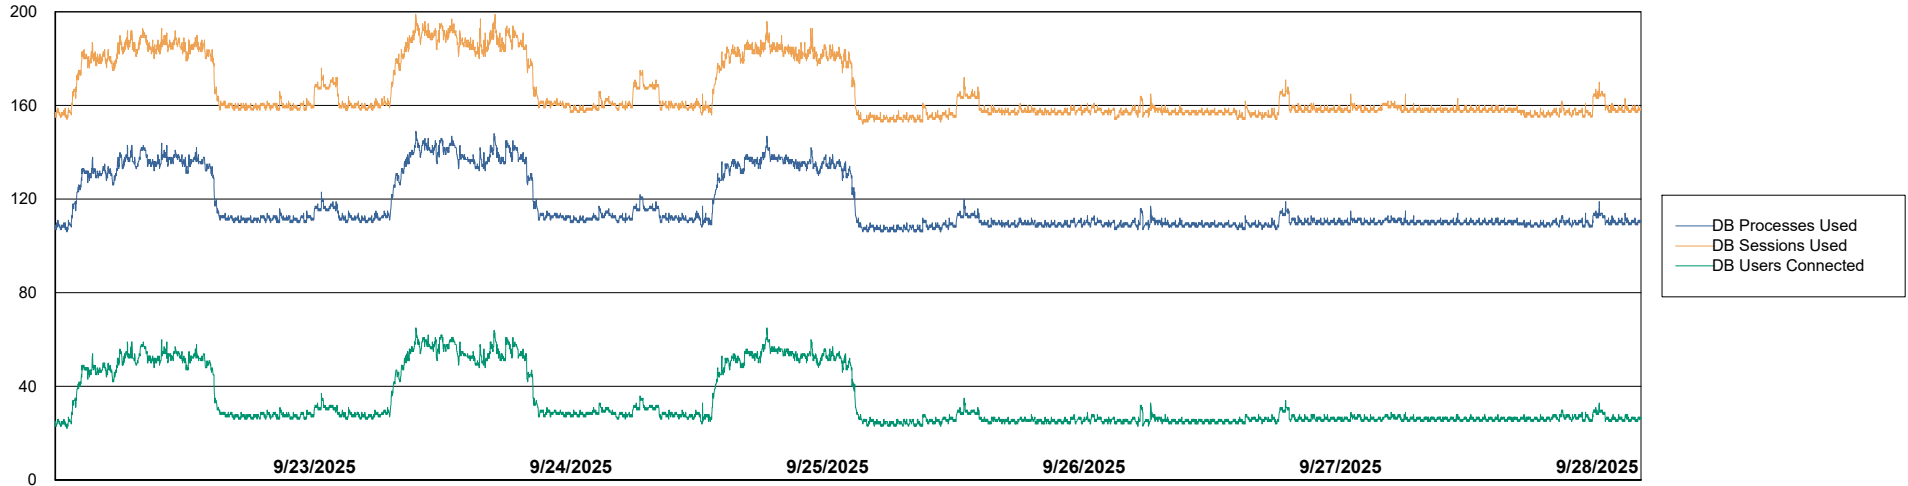

Weekly SLA Customer Report

Customer HUE_Production
Database ID 154

Database Performance HUE_PRD_S-ORABI2024_ABS1

Weekly SLA Customer Report

Customer HUE_Production
Database ID 154

Database Performance HUE_PRD_S-ORAPROD2_ABS1