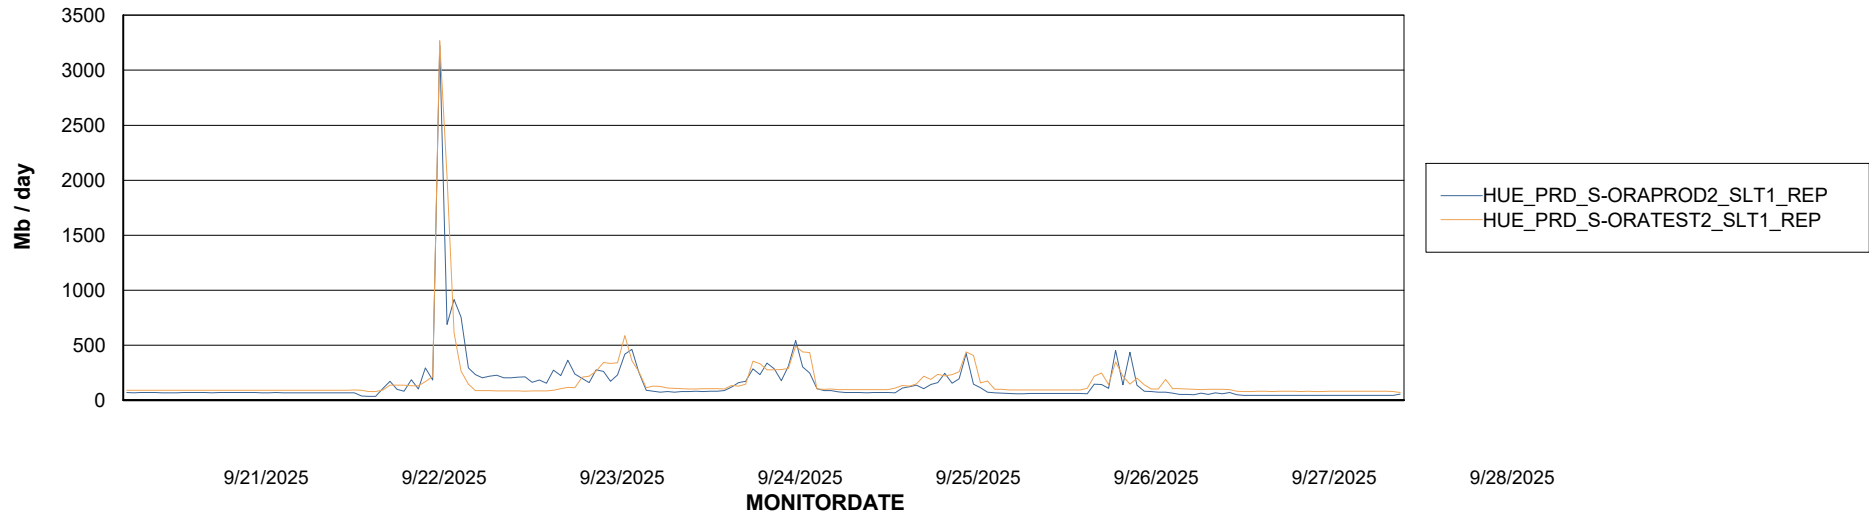

Avg memory used per ABS Server Service

Avg users per day per ABS server

Weekly SLA Customer Report

Customer HUE_Production
Database ID 154

ABSSolute Application ReportServer Services

Avg memory used per ReportServer Service