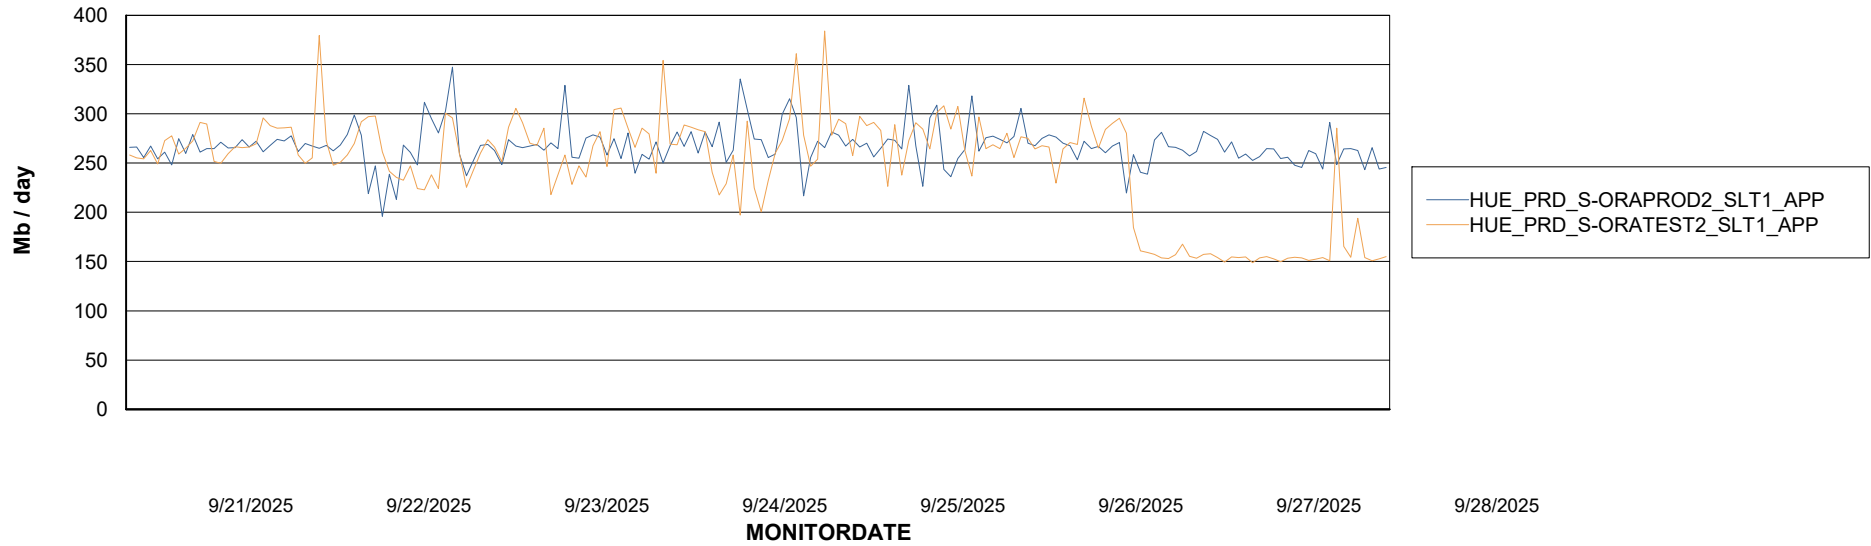

ABSSolute Application Server Services

Avg memory used per ABS Server Service