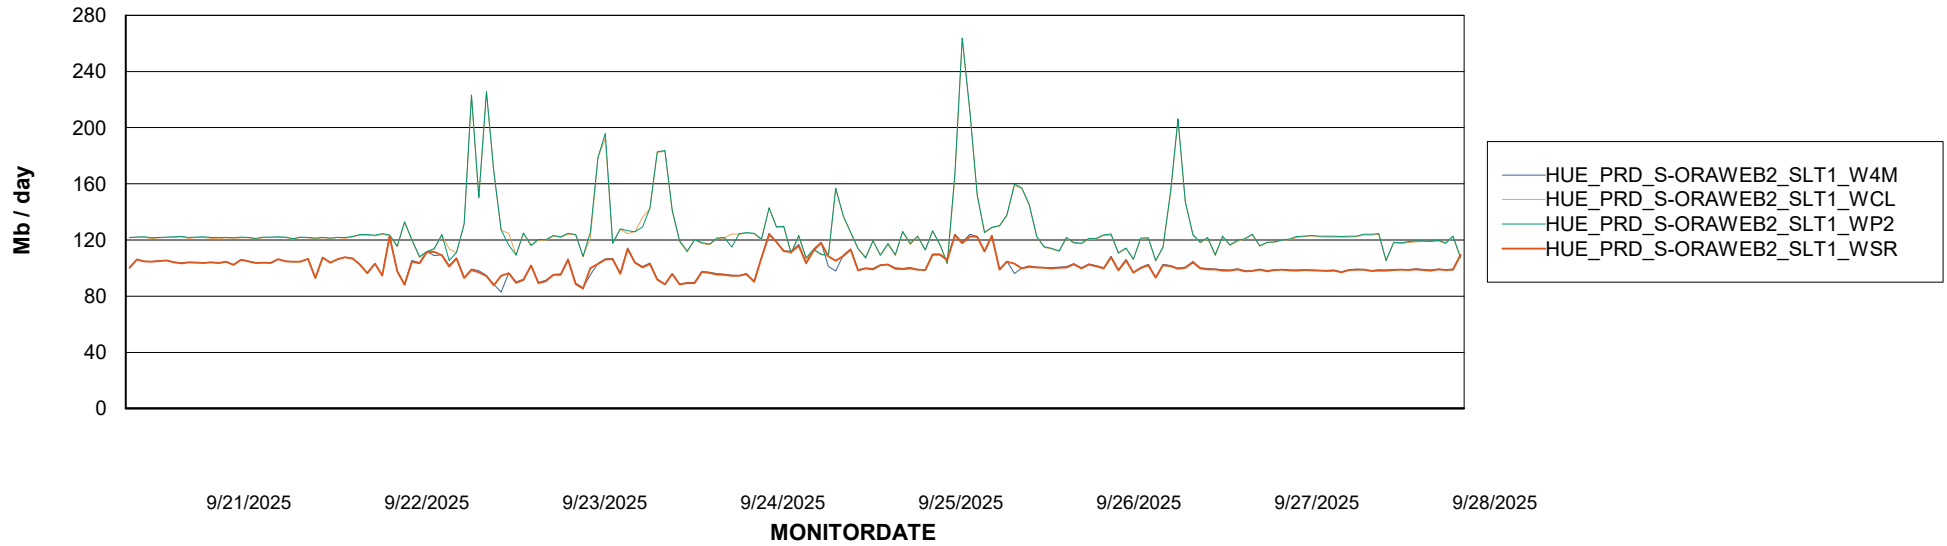

ABSSolute Web Component Services

Avg memory used per ABS Web component