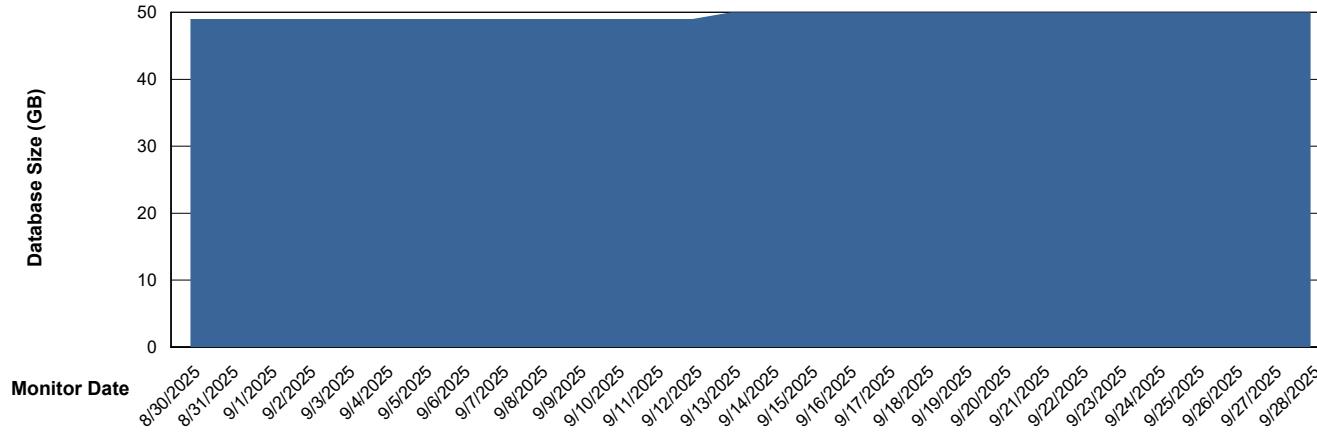

DATABASE SIZE HUE_PRD_S-ORABI2024_ABS1

Database growth over last month