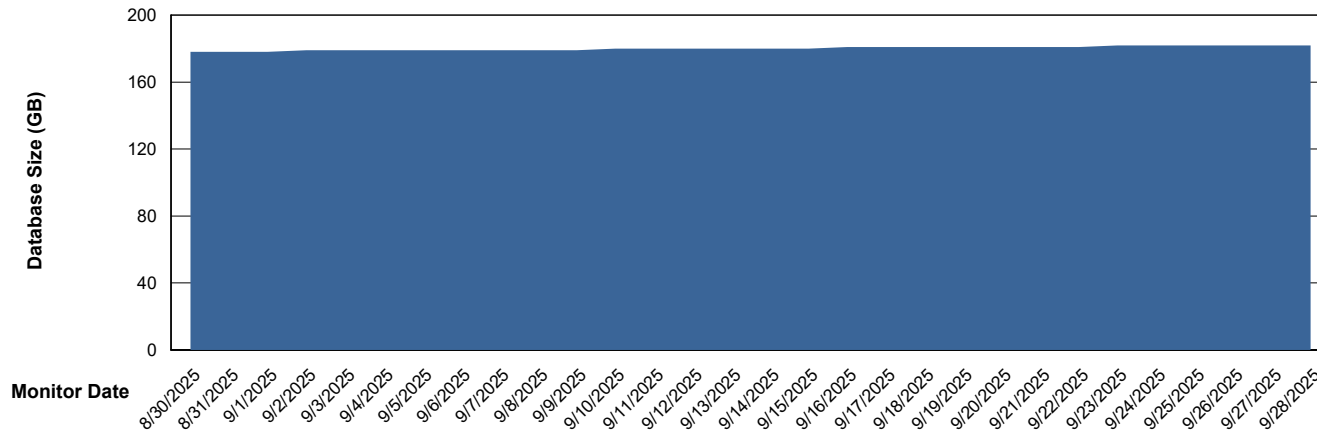

DATABASE SIZE HUE_PRD_S-ORAPROD2_ABS1

Database growth over last month