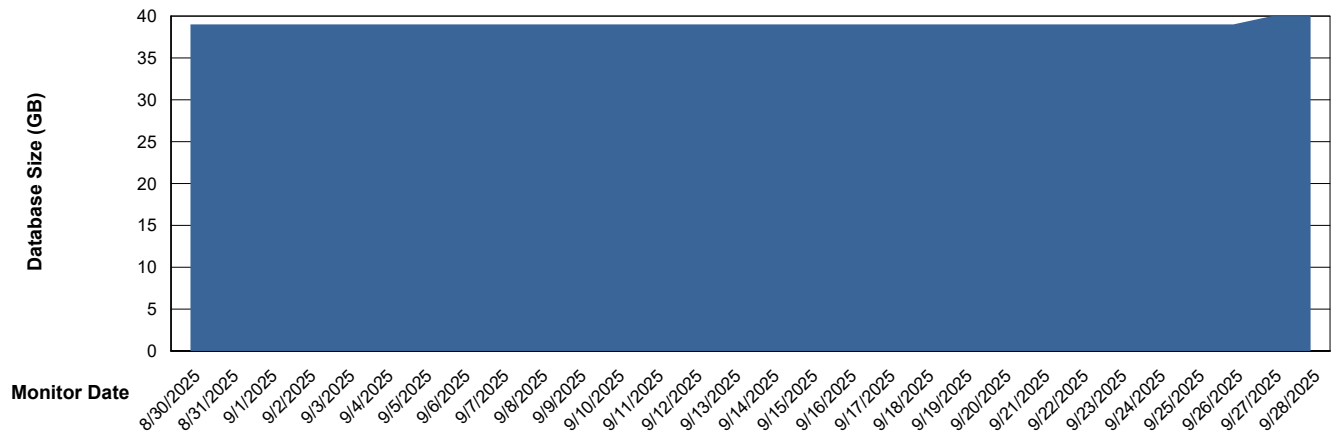

Weekly SLA Customer Report

Customer EUT_Production
Database ID 114

DATABASE SIZE EUT_EUP_PRD_URVINA22T_DB_ABS1

Database growth over last month

DATABASE SIZE EUT_URM_PRD_URVINA26_DB_ABS1

Database growth over last month