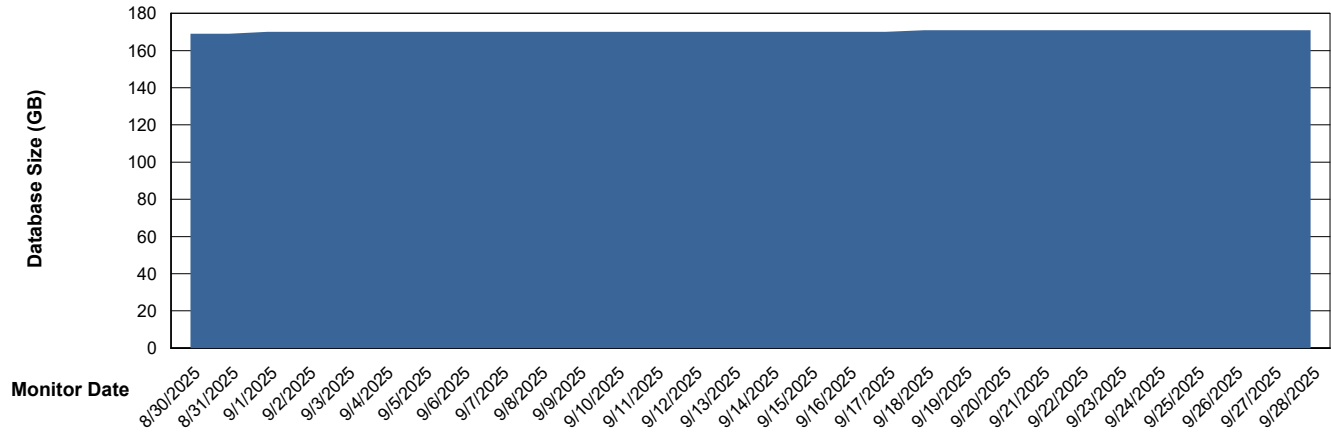

Weekly SLA Customer Report

Customer EUT_Production
Database ID 114

Database Performance EUT_EUP_PRD_URVINA22T_DB_ABS1

Weekly SLA Customer Report

Customer EUT_Production
Database ID 114

Database Performance EUT_URM_PRD_URVINA26_DB_ABS1

Weekly SLA Customer Report

Customer EUT_Production
Database ID 114

DATABASE SIZE EUT_EUP_PRD_URVINA22T_DB_ABS1

Database growth over last month

DATABASE SIZE EUT_URM_PRD_URVINA26_DB_ABS1

Database growth over last month