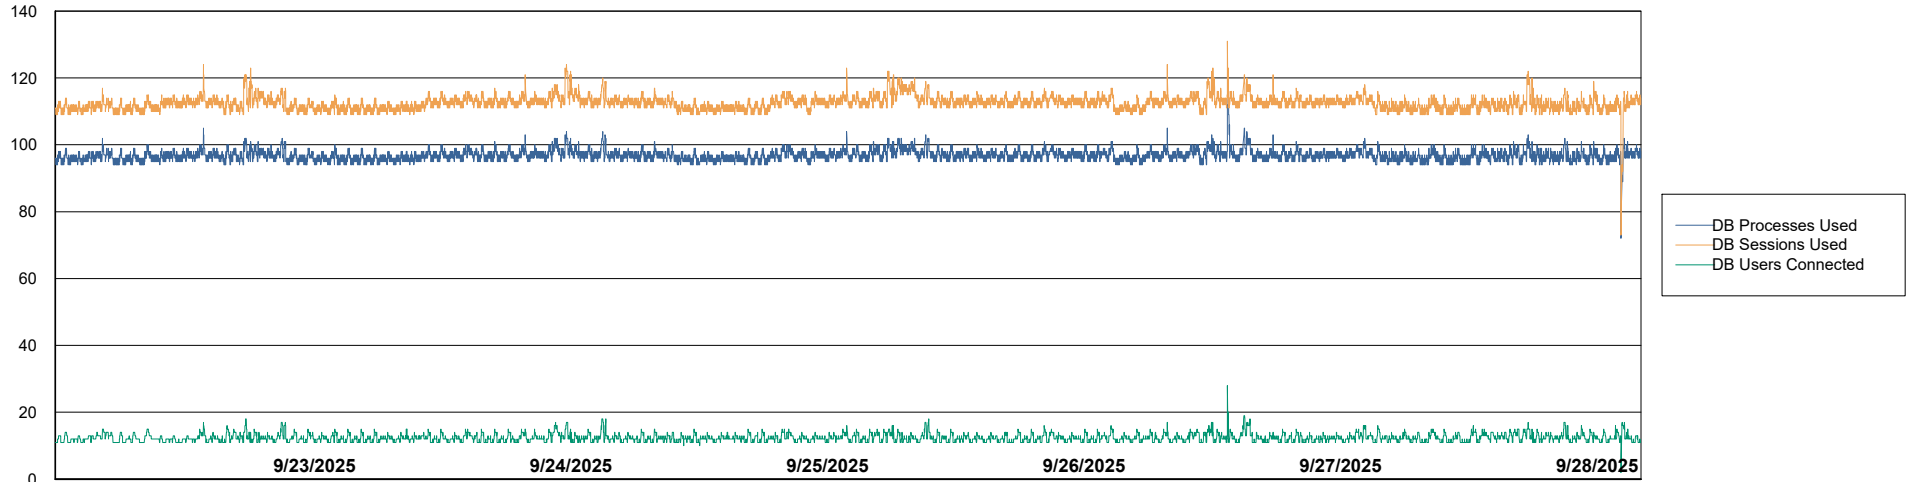

Database Performance ELJ_PRD_FRASEQXPRDDB03_ABS1