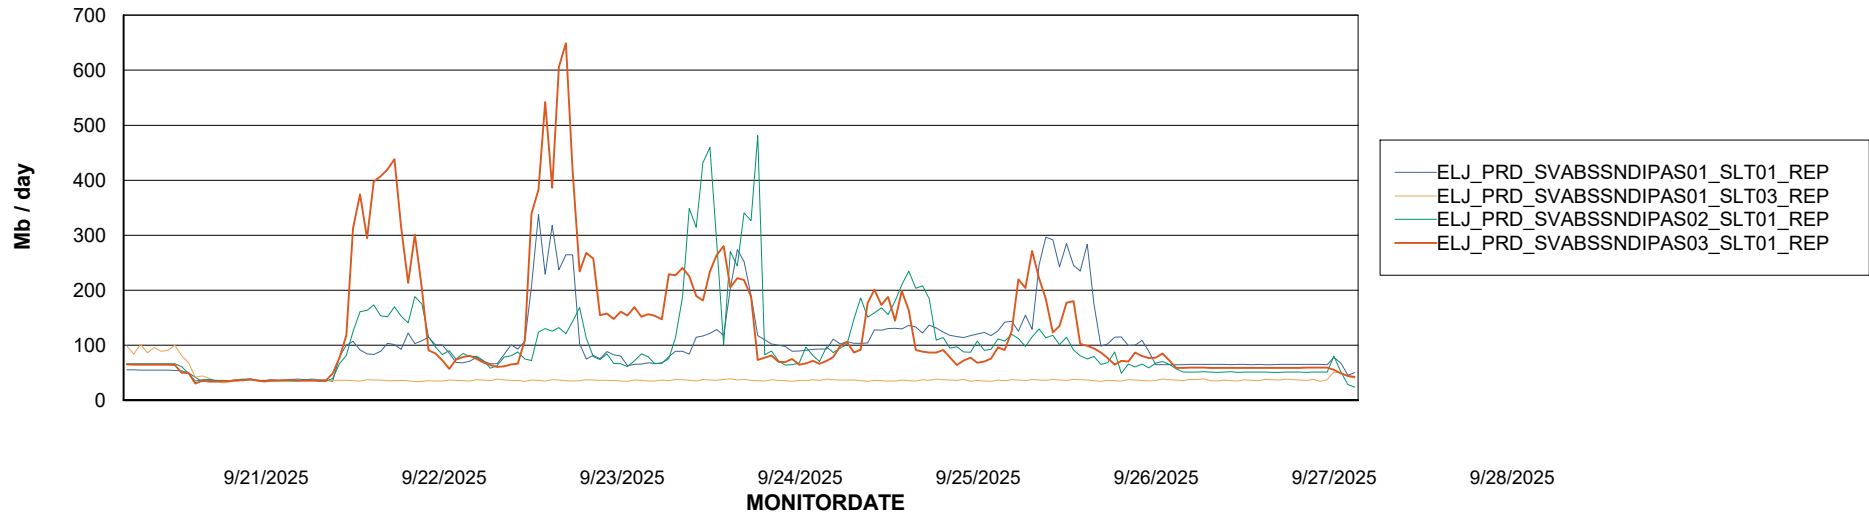

Avg memory used per ABS Server Service

Avg users per day per ABS server

Weekly SLA Customer Report

Customer ELJ Production
Database ID 72

ABSSolute Application ReportServer Services

Avg memory used per ReportServer Service