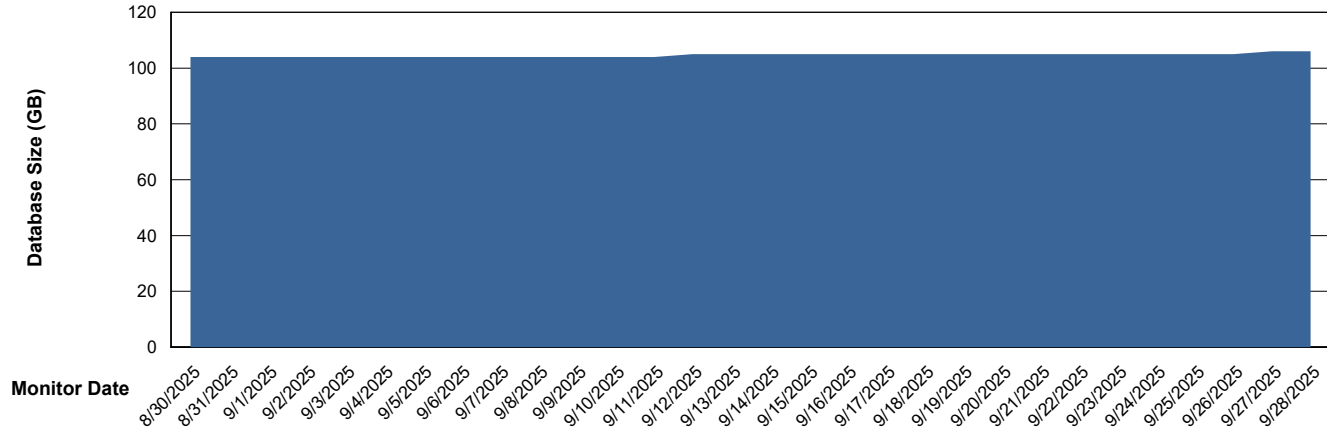

Weekly SLA Customer Report

Customer ELJ Production
Database ID 72

Database Performance ELJ_PRD_FRASEQXPRDDB03_ABS1

Weekly SLA Customer Report

Customer ELJ Production
Database ID 72

DATABASE SIZE ELJ_PRD_FRASEQXPRDDB01_ABS1

Database growth over last month

DATABASE SIZE ELJ_PRD_FRASEQXPRDDB03_ABS1

Database growth over last month

Weekly SLA Customer Report

Customer ELJ Production
Database ID 72

Database Tablespace ELJ_PRD_FRASEQXPRDDB01_ABS1