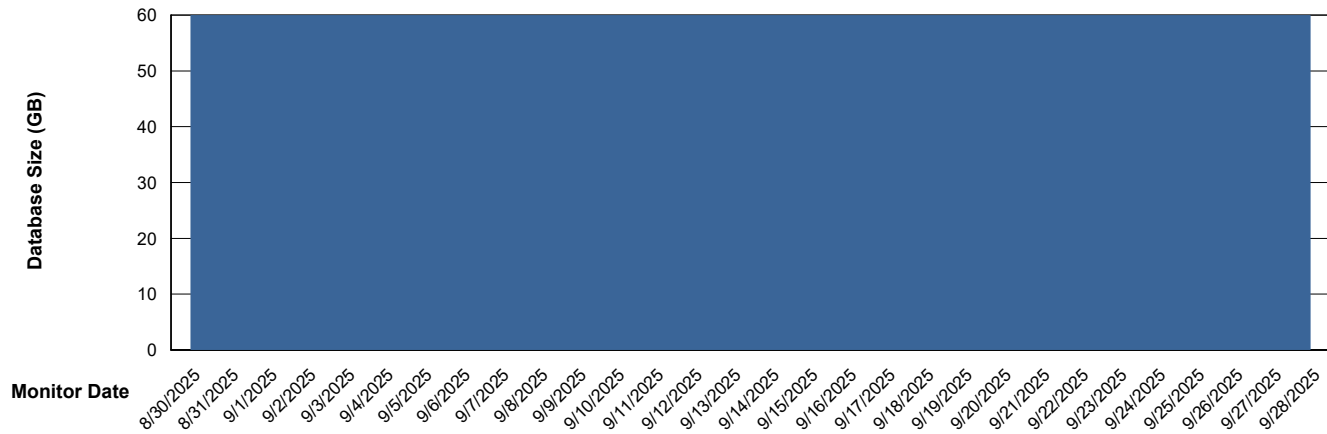

Weekly SLA Customer Report

Customer ELJ Production
Database ID 72

Database Performance ELJ_PRD_FRASEQXPRDDB03_ABS1

Weekly SLA Customer Report

Customer ELJ Production
Database ID 72

DATABASE SIZE ELJ_PRD_FRASEQXPRDDB01_ABS1

Database growth over last month

DATABASE SIZE ELJ_PRD_FRASEQXPRDDB03_ABS1

Database growth over last month

Weekly SLA Customer Report

Customer ELJ Production
Database ID 72

Database Tablespace ELJ_PRD_FRASEQXPRDDB01_ABS1