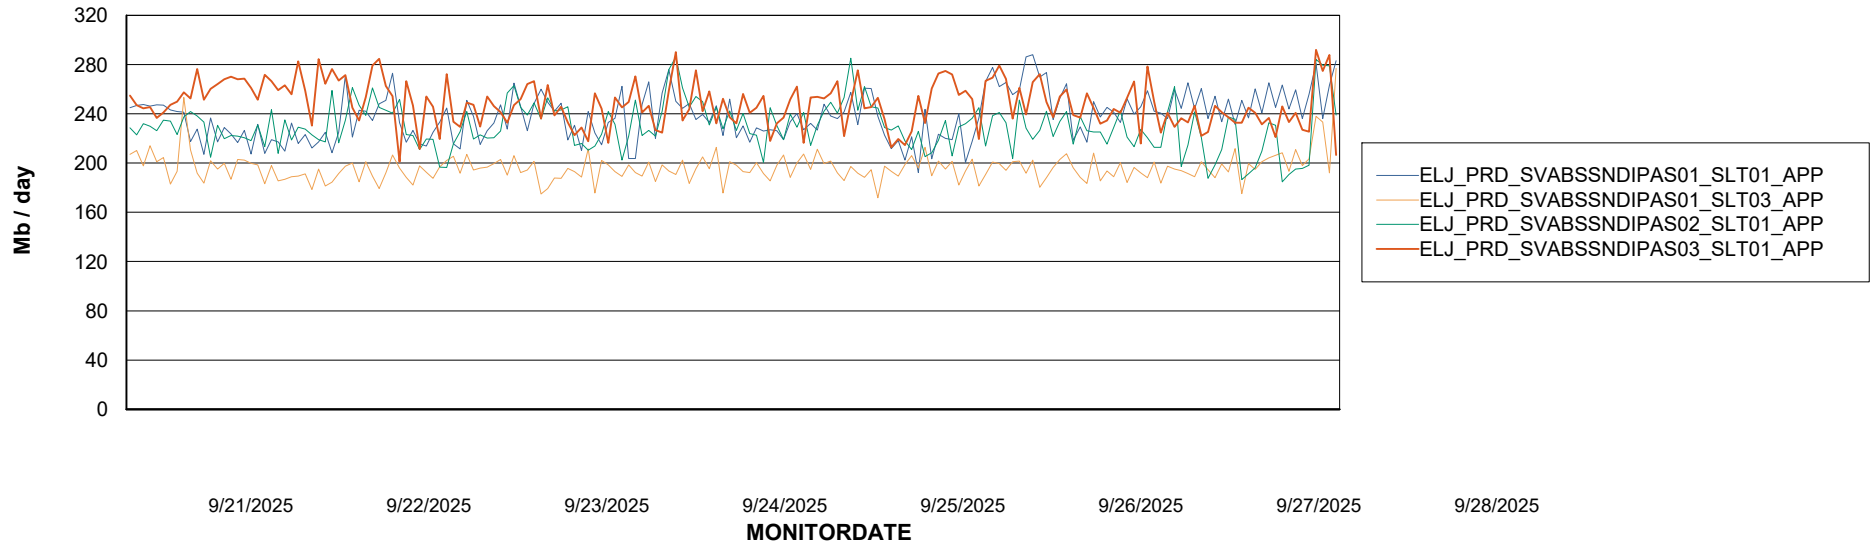

ABSSolute Application Server Services

Avg memory used per ABS Server Service