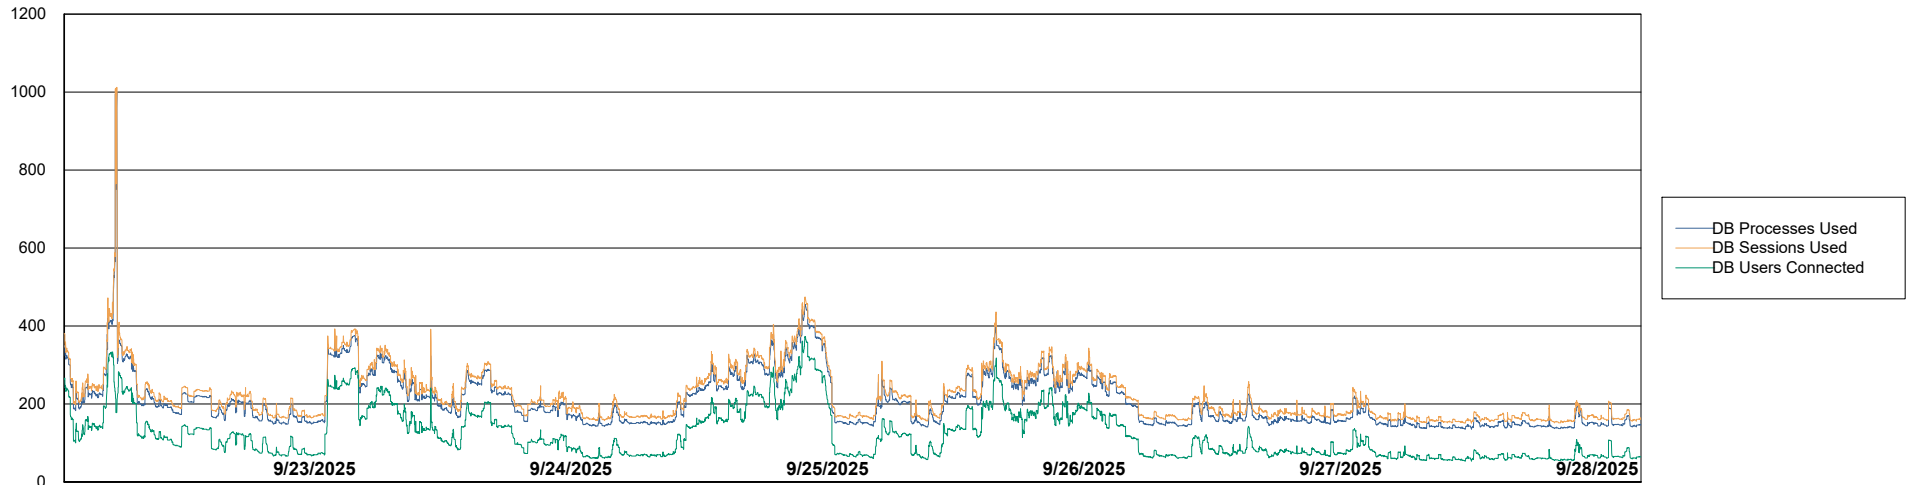

Weekly SLA Customer Report

Customer ELI_Production
Database ID 62

Database Performance ELI_PRD_FRASEQXPRDDB04-BI_ABS1

Weekly SLA Customer Report

Customer ELI_Production
Database ID 62

Database Performance ELI_PRD_FRASINTPRDDB01_ABS1