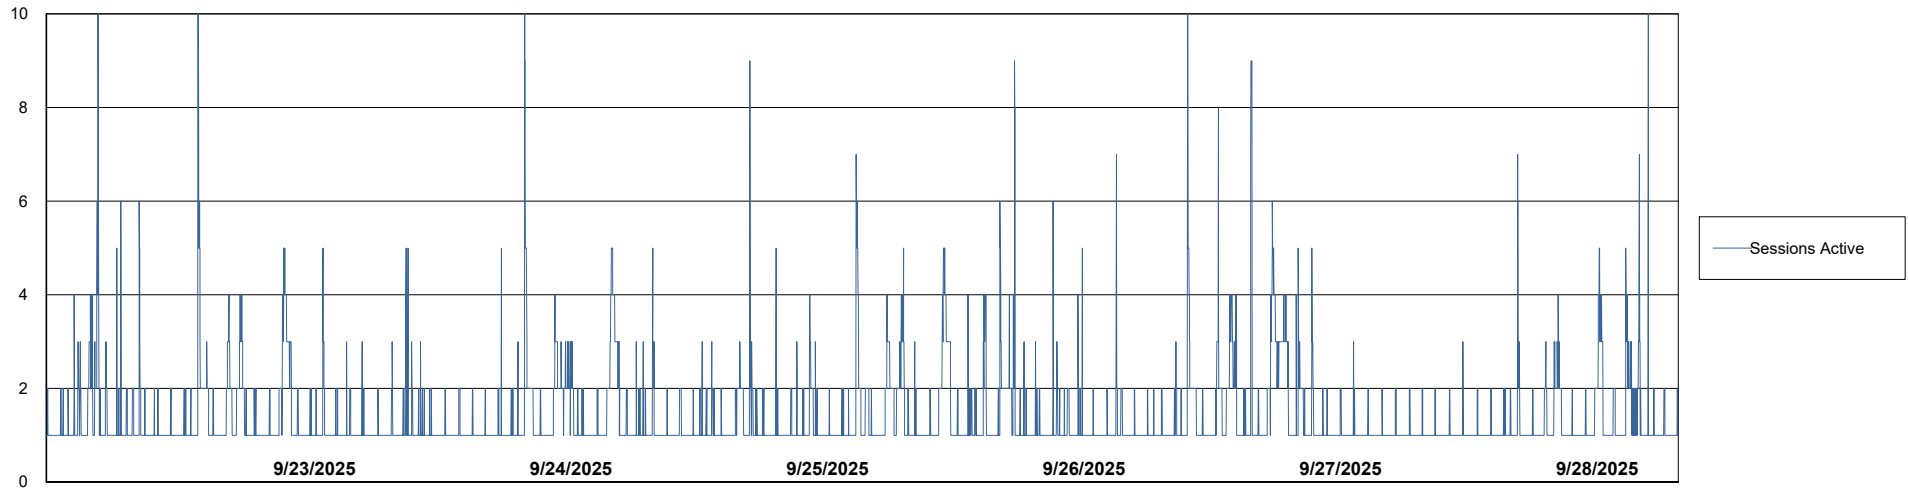

Database Performance ELI_PRD_FRASEQXPRDDB04-BI_ABS1