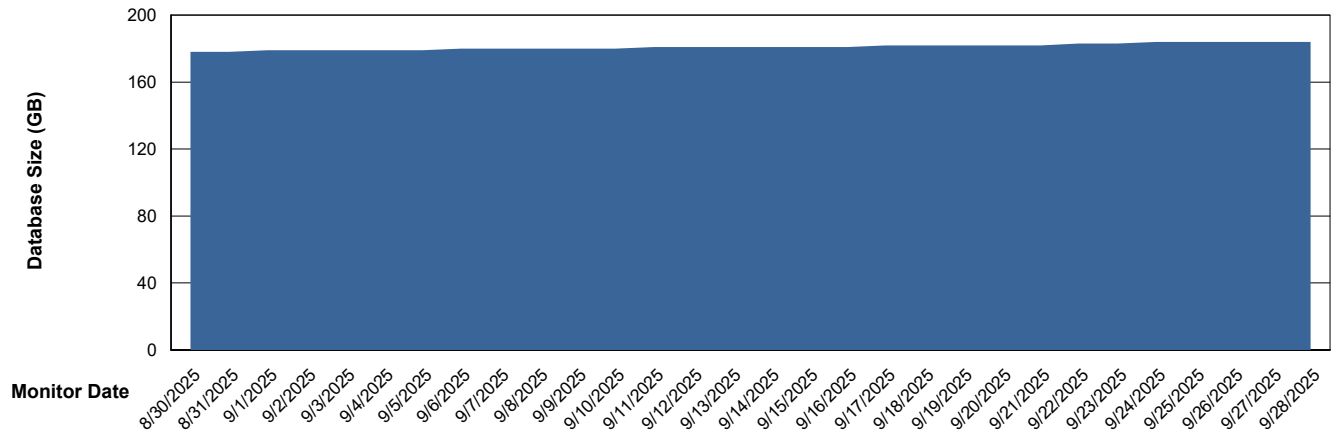

DATABASE SIZE ELI_PRD_FRASINTPRDDB01_ABS1

Database growth over last month