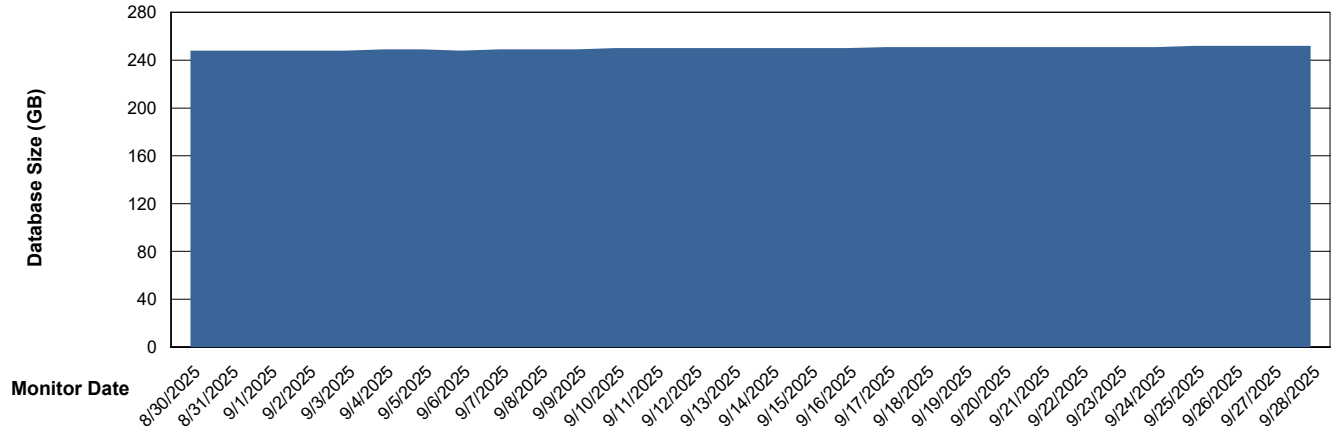

Weekly SLA Customer Report

Customer ELI_Production
Database ID 62

Database Performance ELI_PRD_FRASINTQUADB01_HSBABS1

Weekly SLA Customer Report

Customer ELI_Production
Database ID 62

DATABASE SIZE ELI_PRD_FRASEQXPRDDB04-BI_ABS1

Database growth over last month

DATABASE SIZE ELI_PRD_FRASINTPRDDB01_ABS1

Database growth over last month

Weekly SLA Customer Report

Customer ELI_Production
 Database ID 62

Database Tablespace ELI_PRD_FRASEQXPRDDB04-BI_ABS1