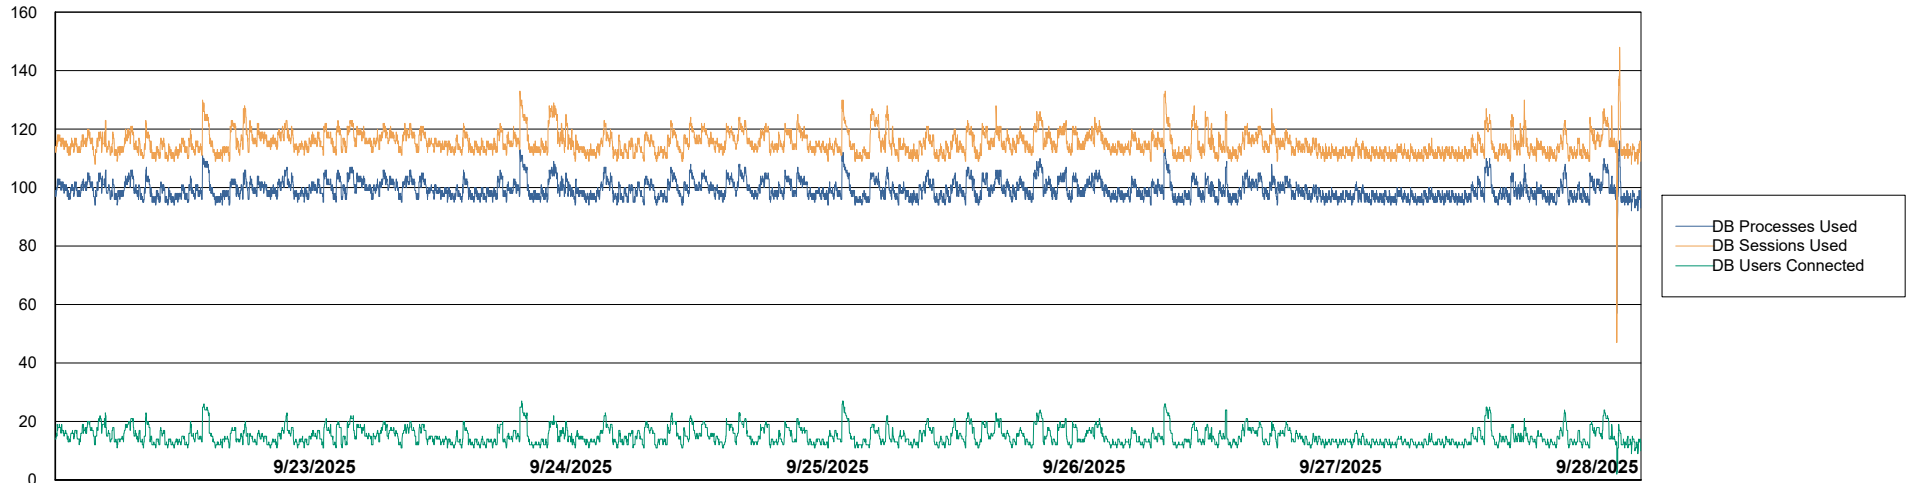

Database Performance ELI_PRD_FRASEQXPRDDB04-BI_ABS1