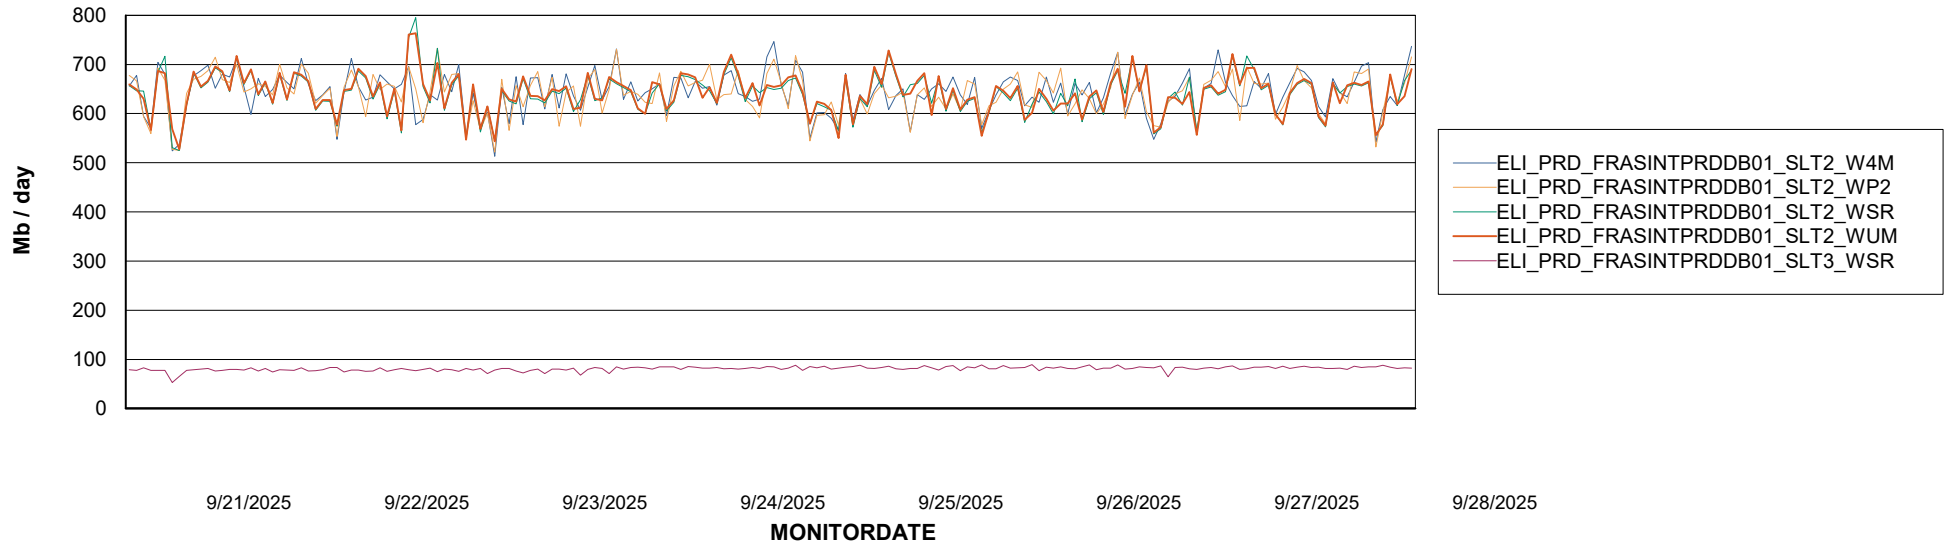

ABSolute Web Component Services

Avg memory used per ABS Web component