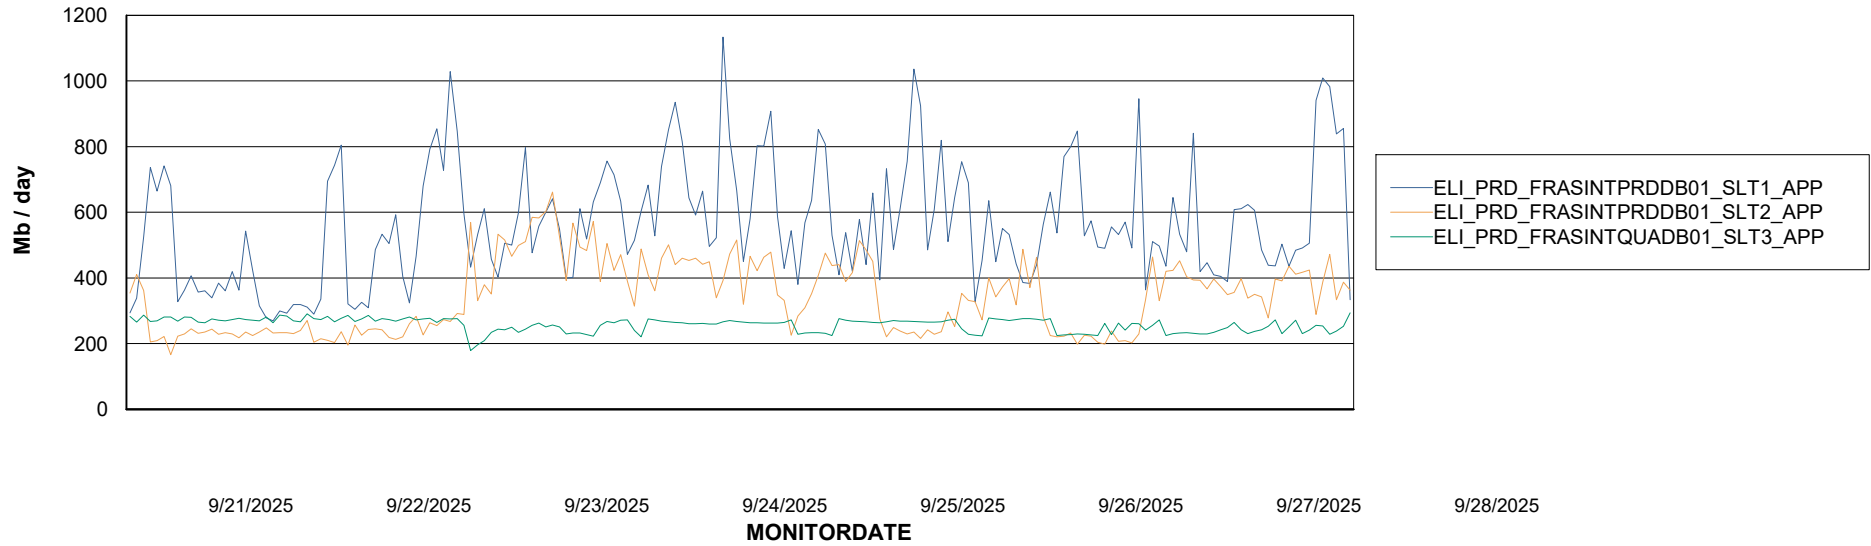

ABSSolute Application Server Services

Avg memory used per ABS Server Service