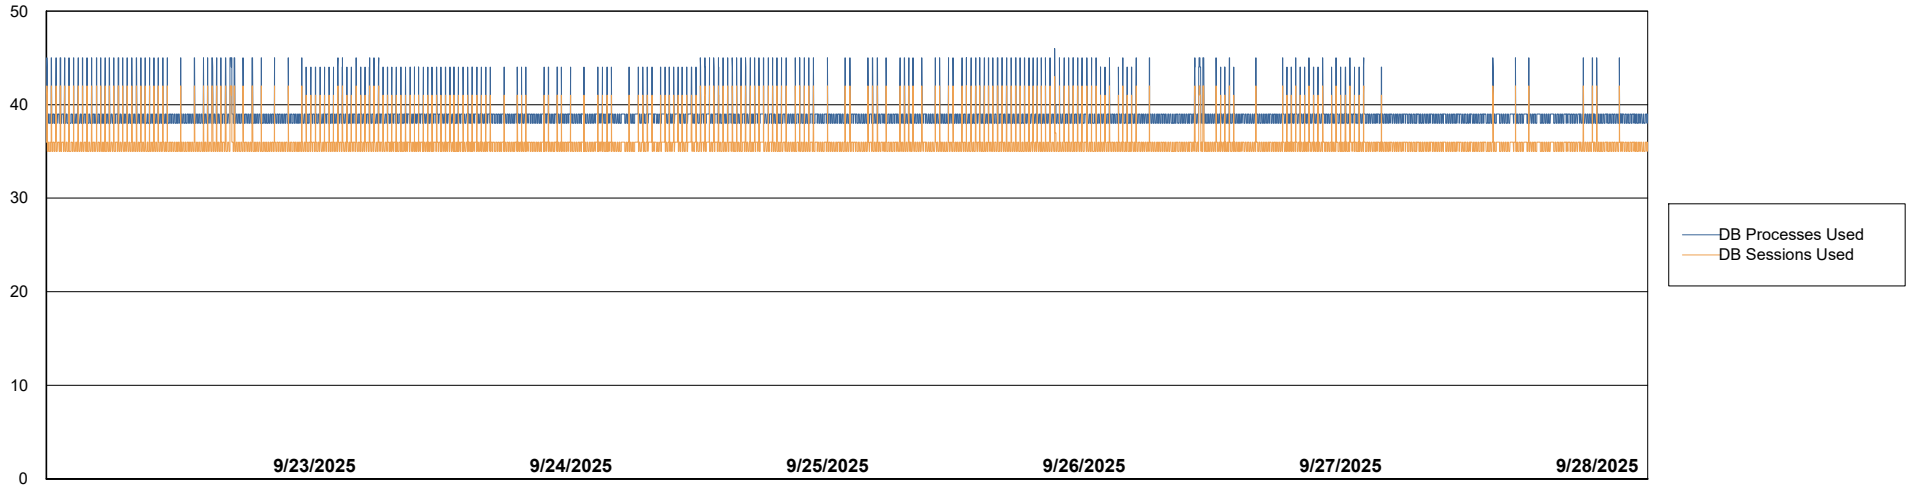

Database Performance ELI_PRD_FRASINTQUADB01_HSBABS1