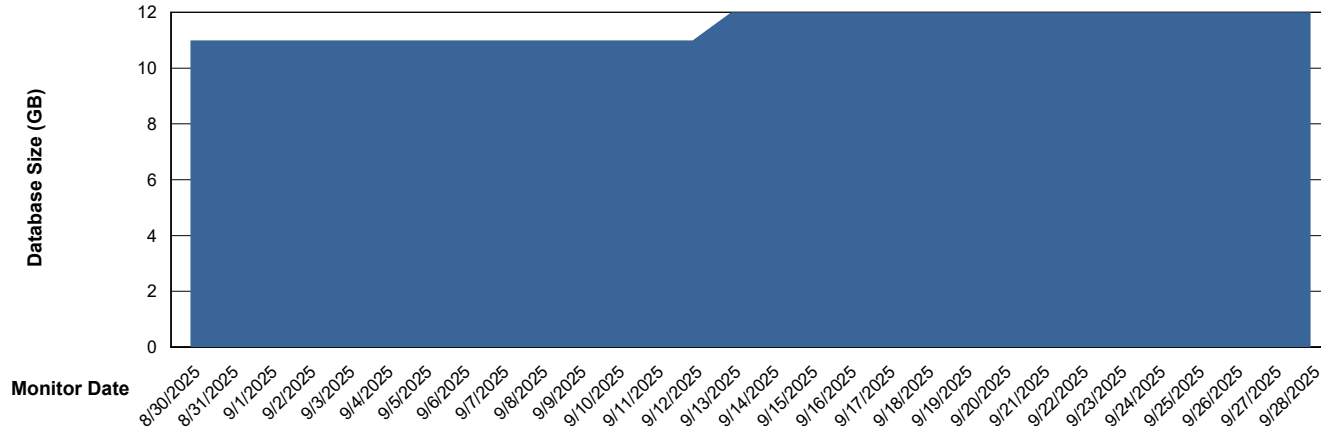

DATABASE SIZE ECT-BI-TOR_ABS1

Database growth over last month