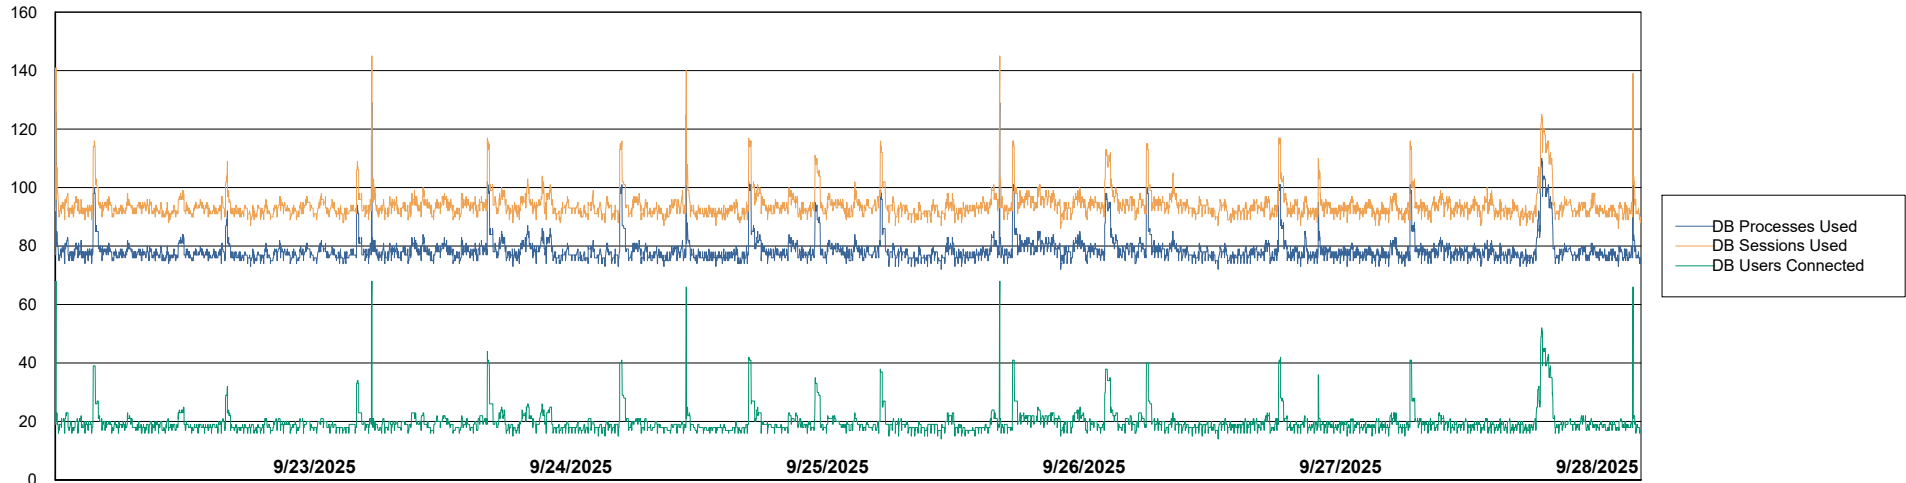

Database Performance ECT-BI-TOR_ABS1