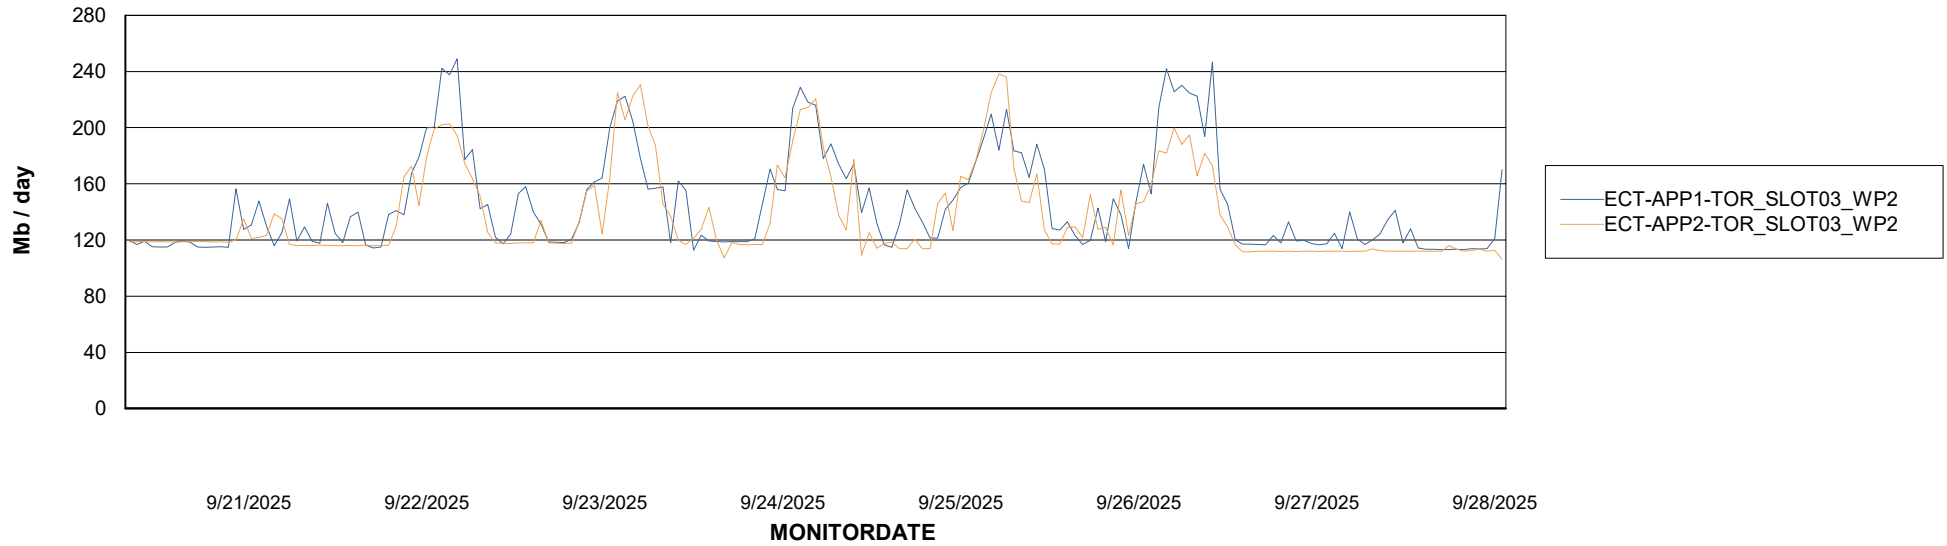

ABSSolute Web Component Services

Avg memory used per ABS Web component