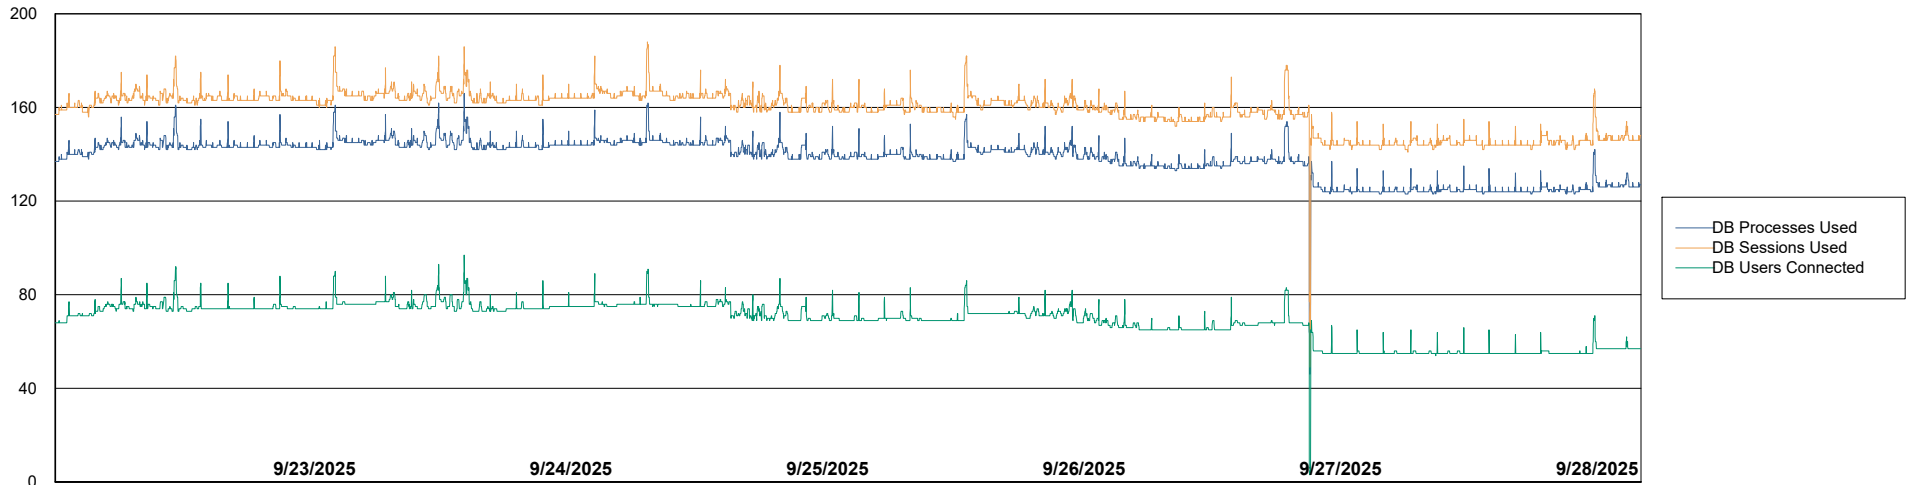

Database Performance ECT-DBS1-TOR_PROD_ABS1