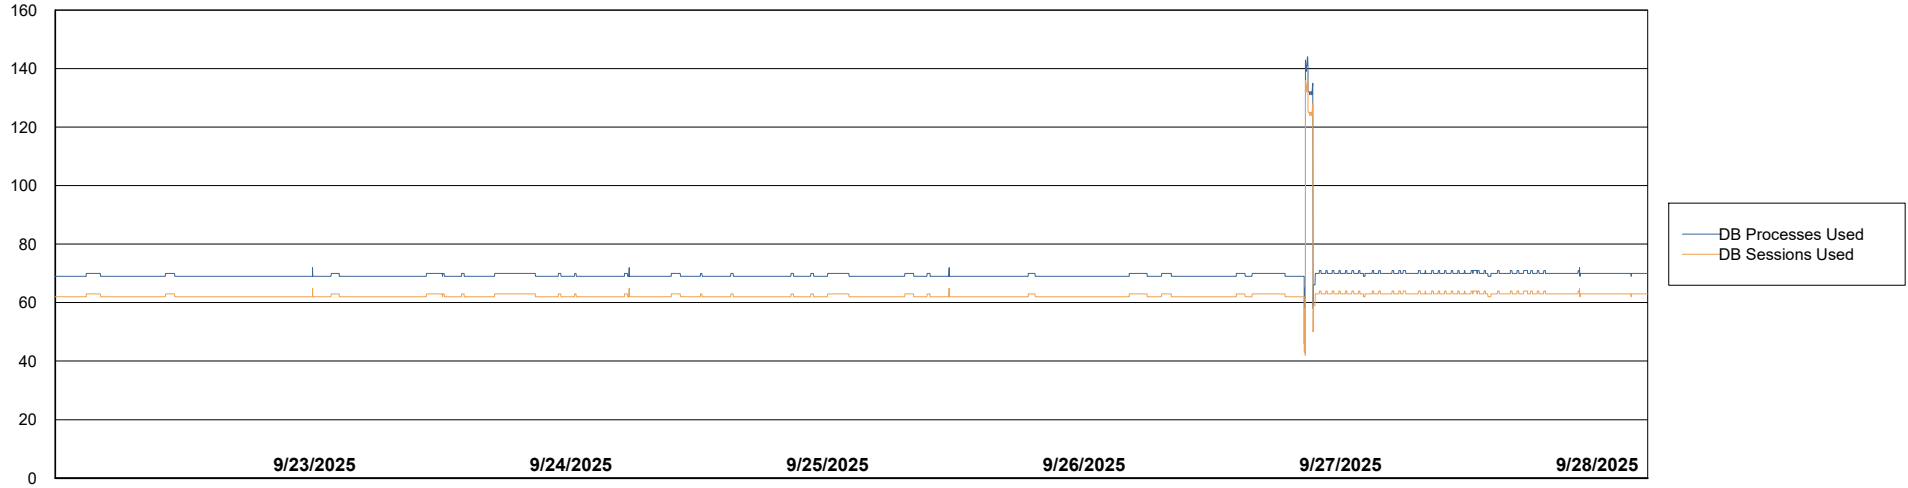

# Weekly SLA Customer Report

Customer ECT OCI TOR Production  
Database ID 219

Database Performance ECT-DBS2-TOR\_PROD\_HSBABS1

DB Processes Max 0  
DB Processes Max 1,000  
DB Processes Max 4