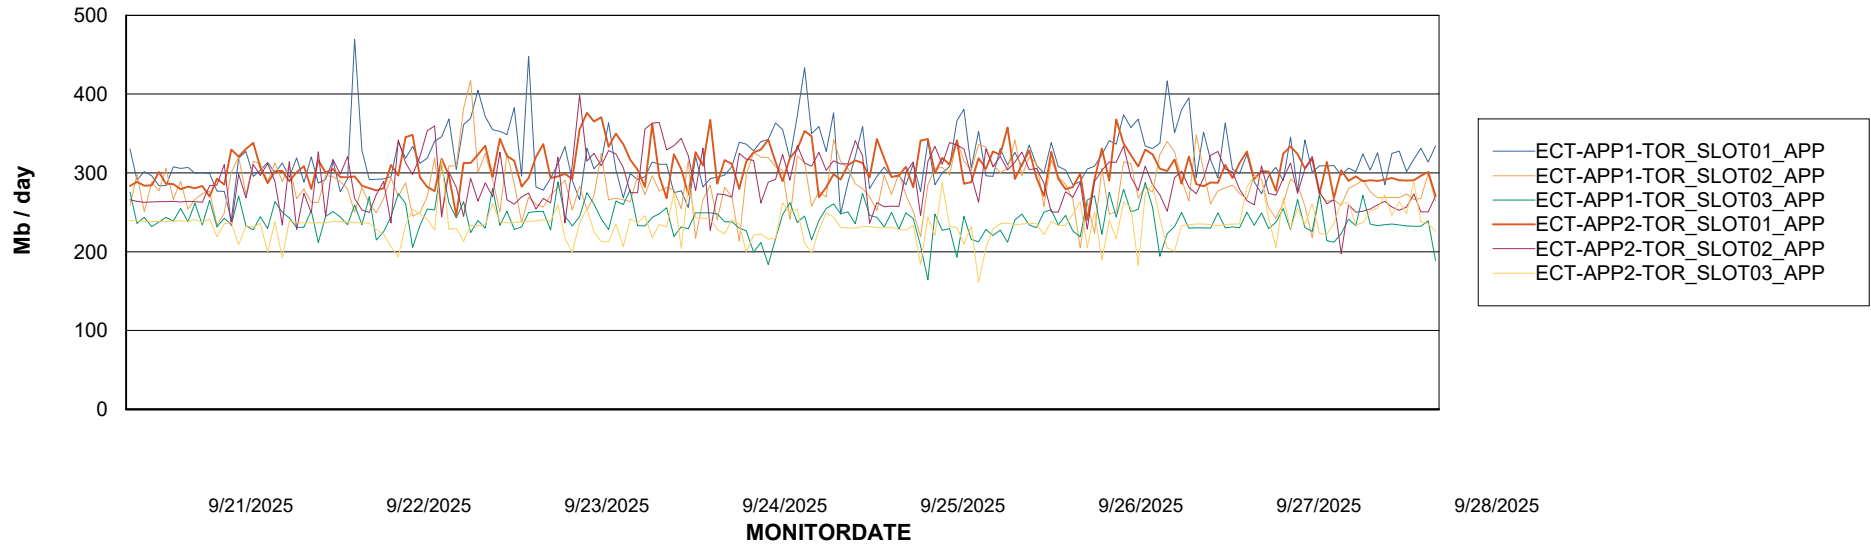

ABSSolute Application Server Services

Avg memory used per ABS Server Service