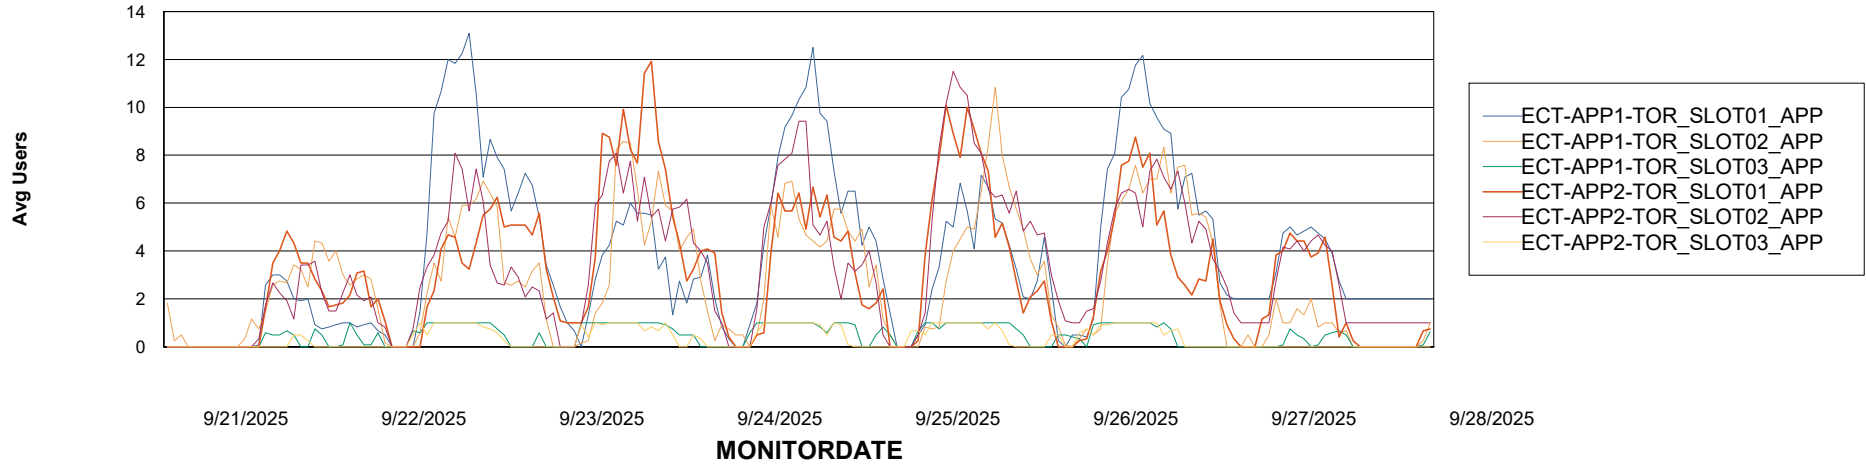

Avg users per day per ABS server