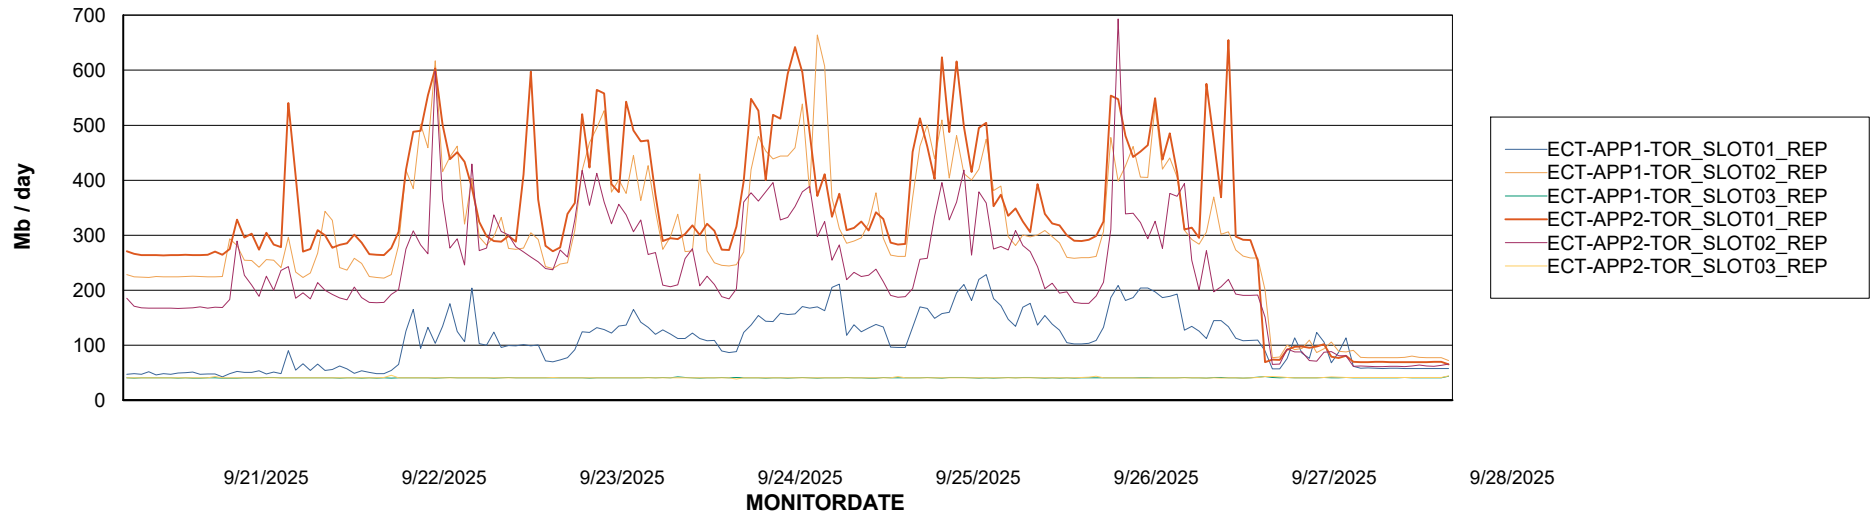

ABSSolute Application ReportServer Services

Avg memory used per ReportServer Service