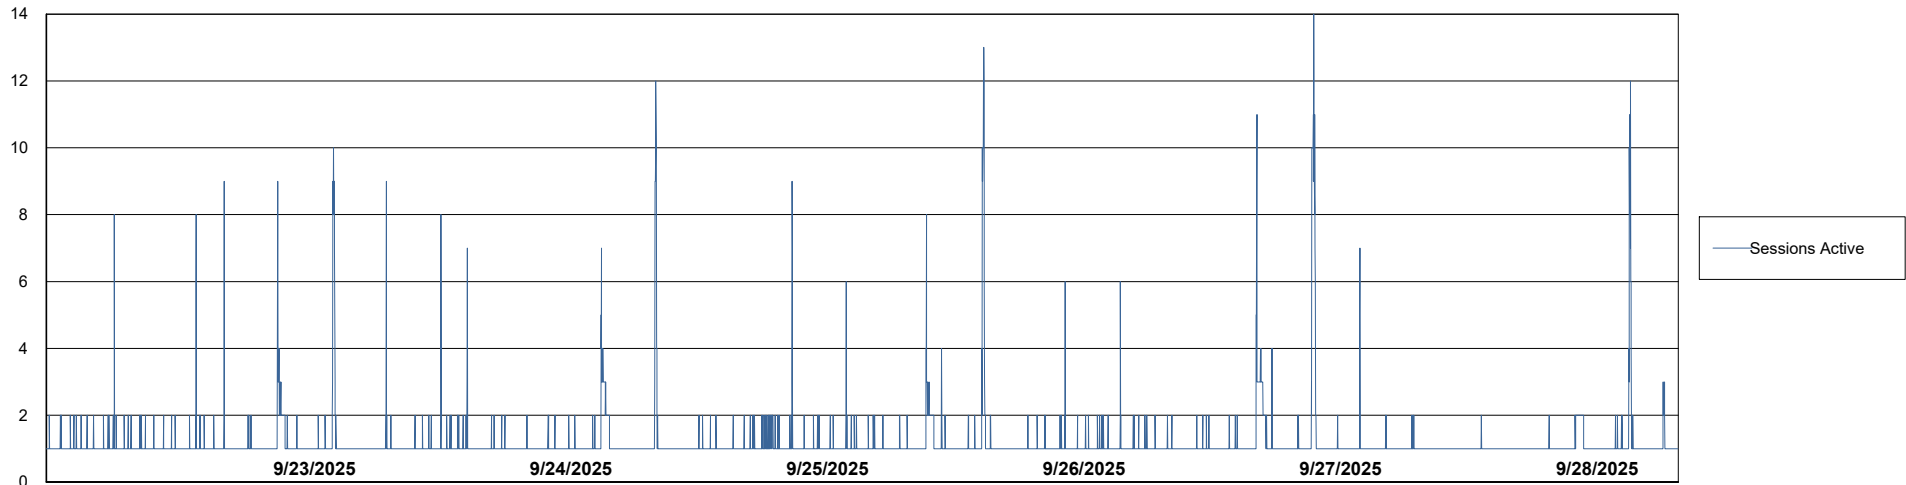

Database Performance ECT-DBS1-TOR_PROD_ABS1