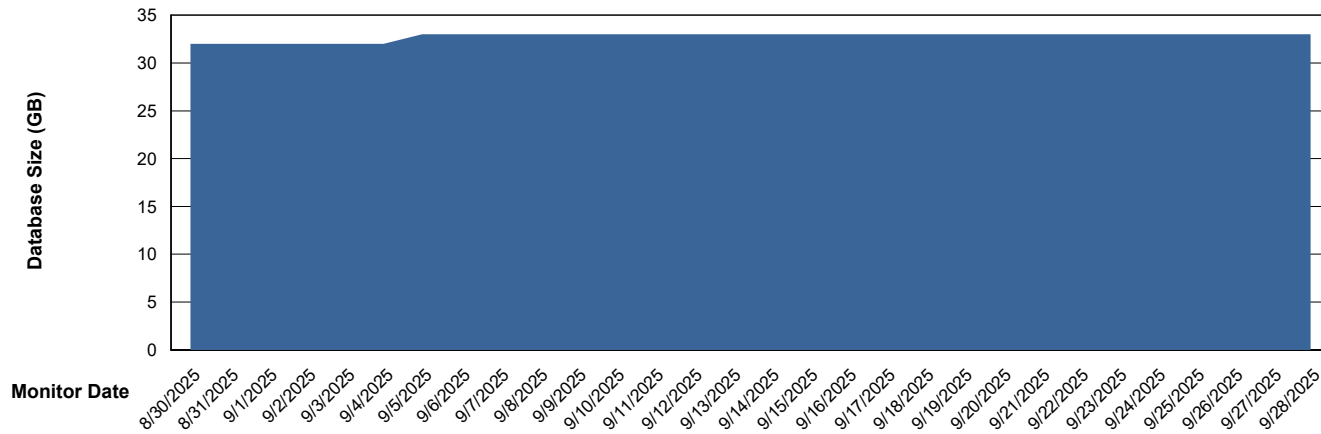

Weekly SLA Customer Report

Customer ECL_Production
Database ID 156

Database Performance ECL_PRD_ECLABS-TEST_HSBABS1

Weekly SLA Customer Report

Customer ECL_Production
Database ID 156

DATABASE SIZE ECL_PRD_ECLABS_ABS1

Database growth over last month

DATABASE SIZE ECL_PRD_ECL-ABS-BI_ABS1

Database growth over last month

Weekly SLA Customer Report

Customer ECL_Production
 Database ID 156

Database Tablespace ECL_PRD_ECLABS_ABS1