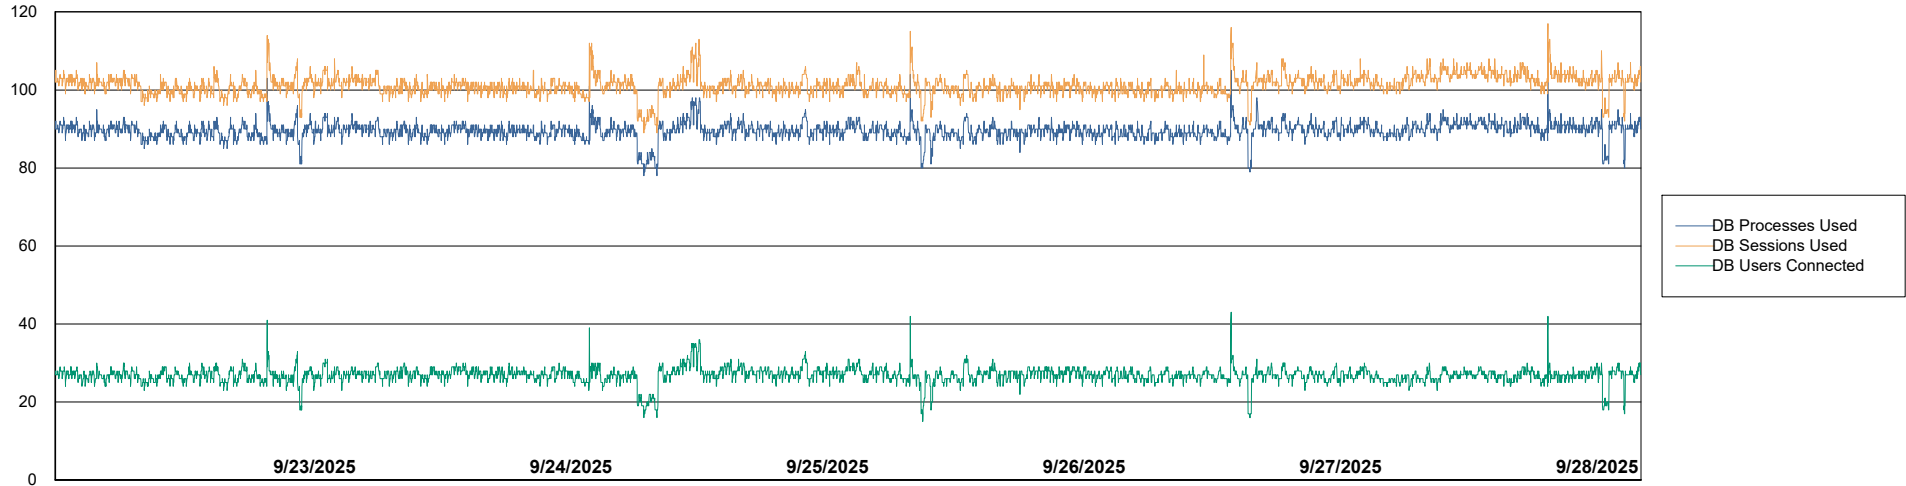

Weekly SLA Customer Report

Customer ECL_Production
Database ID 156

Database Performance ECL_PRD_ECLABS_ABS1

Weekly SLA Customer Report

Customer ECL_Production
Database ID 156

Database Performance ECL_PRD_ECL-ABS-BI_ABS1