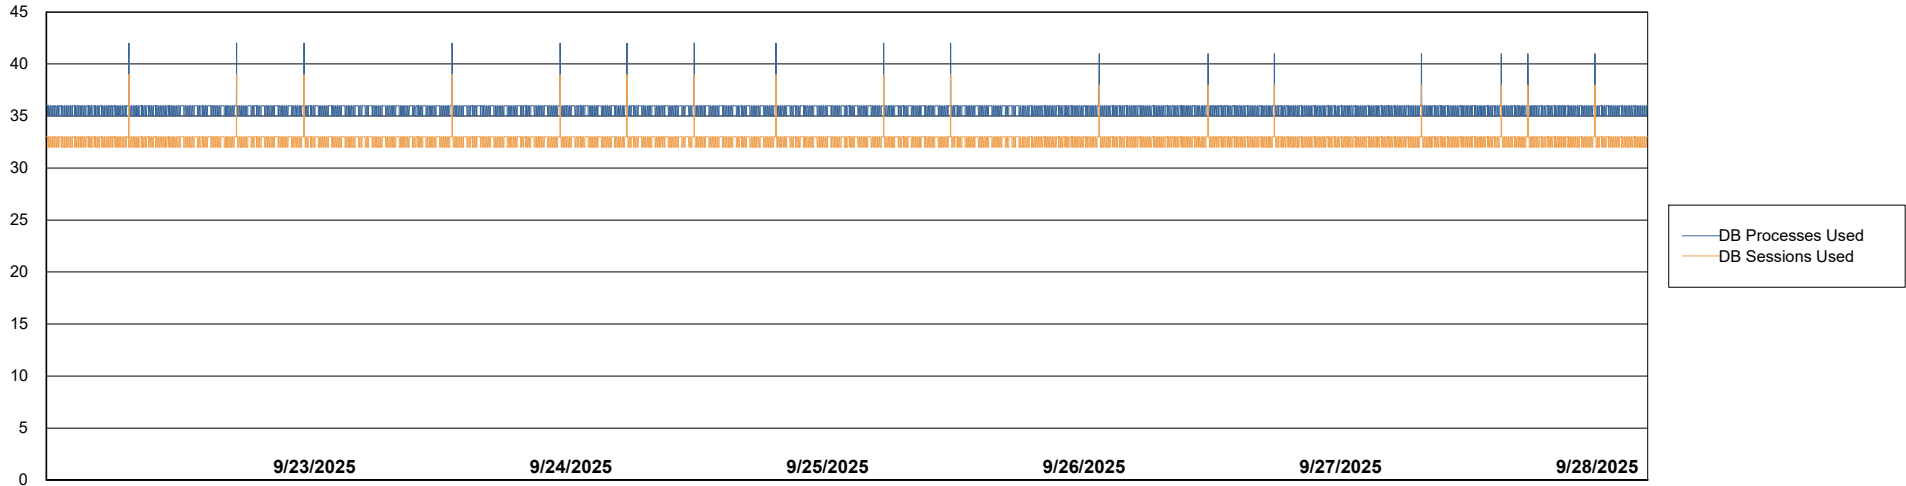

Database Performance ECL_PRD_ECLABS-TEST_HSBABS1