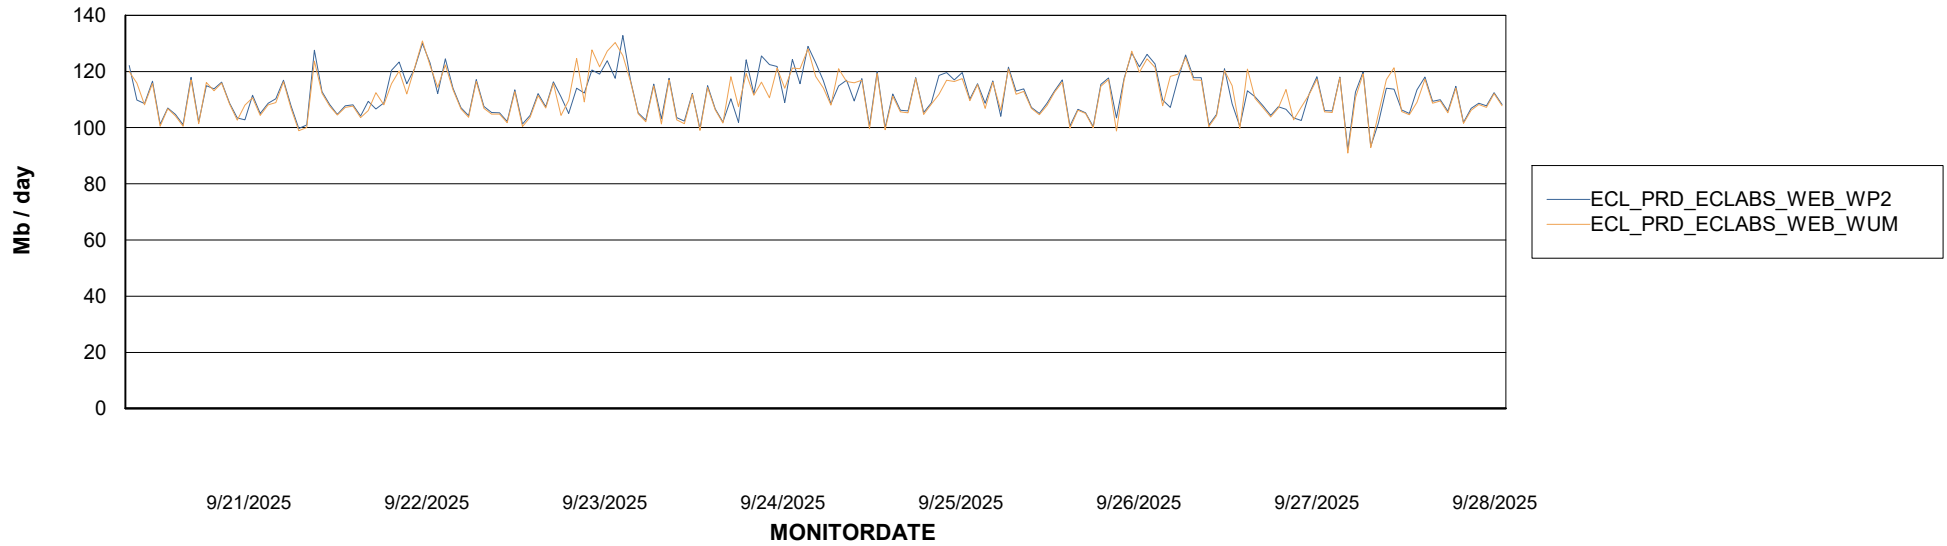

ABSSolute Web Component Services

Avg memory used per ABS Web component