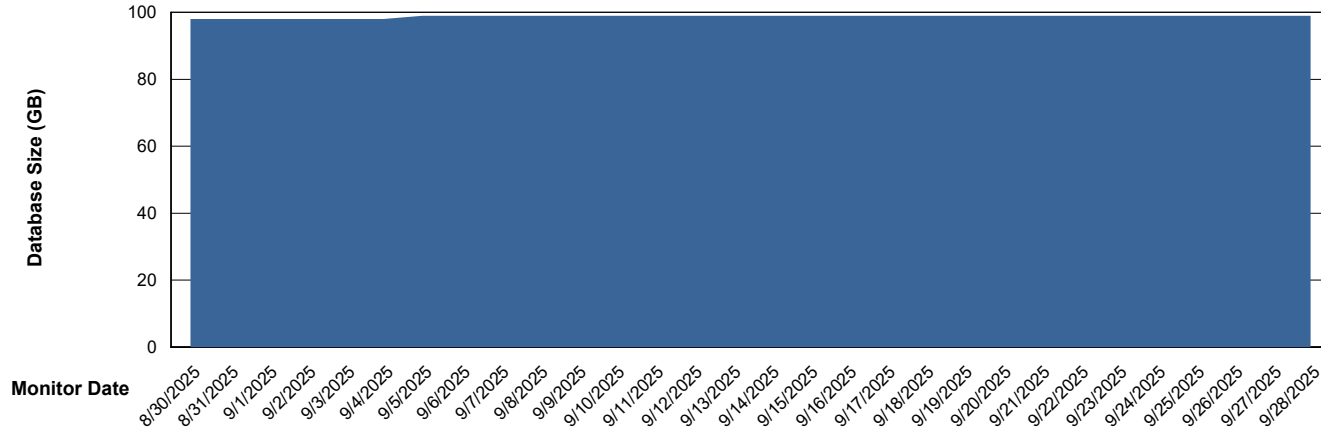

Weekly SLA Customer Report

Customer ECL_Production
Database ID 156

Database Performance ECL_PRD_ECLABS-TEST_HSBABS1

Weekly SLA Customer Report

Customer ECL_Production
Database ID 156

DATABASE SIZE ECL_PRD_ECLABS_ABS1

Database growth over last month

DATABASE SIZE ECL_PRD_ECL-ABS-BI_ABS1

Database growth over last month

Weekly SLA Customer Report

Customer ECL_Production
 Database ID 156

Database Tablespace ECL_PRD_ECLABS_ABS1