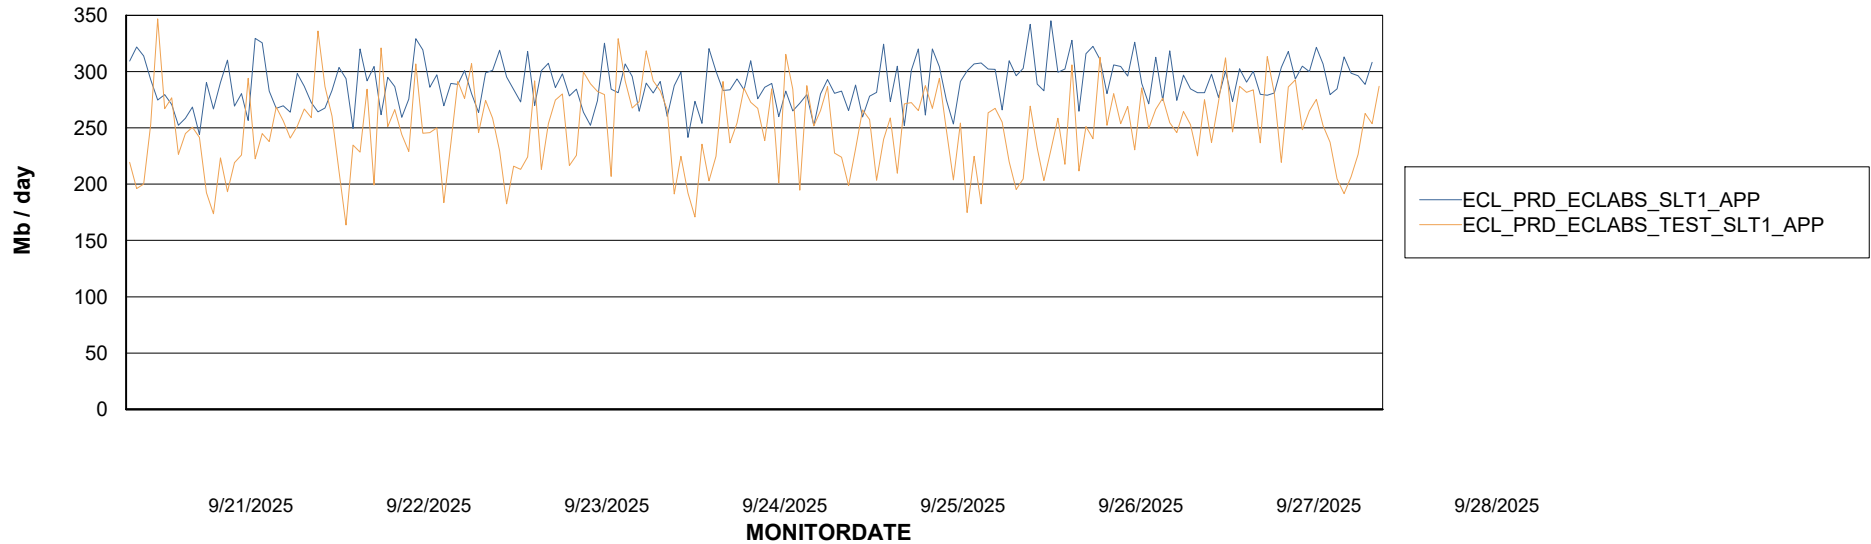

ABSSolute Application Server Services

Avg memory used per ABS Server Service