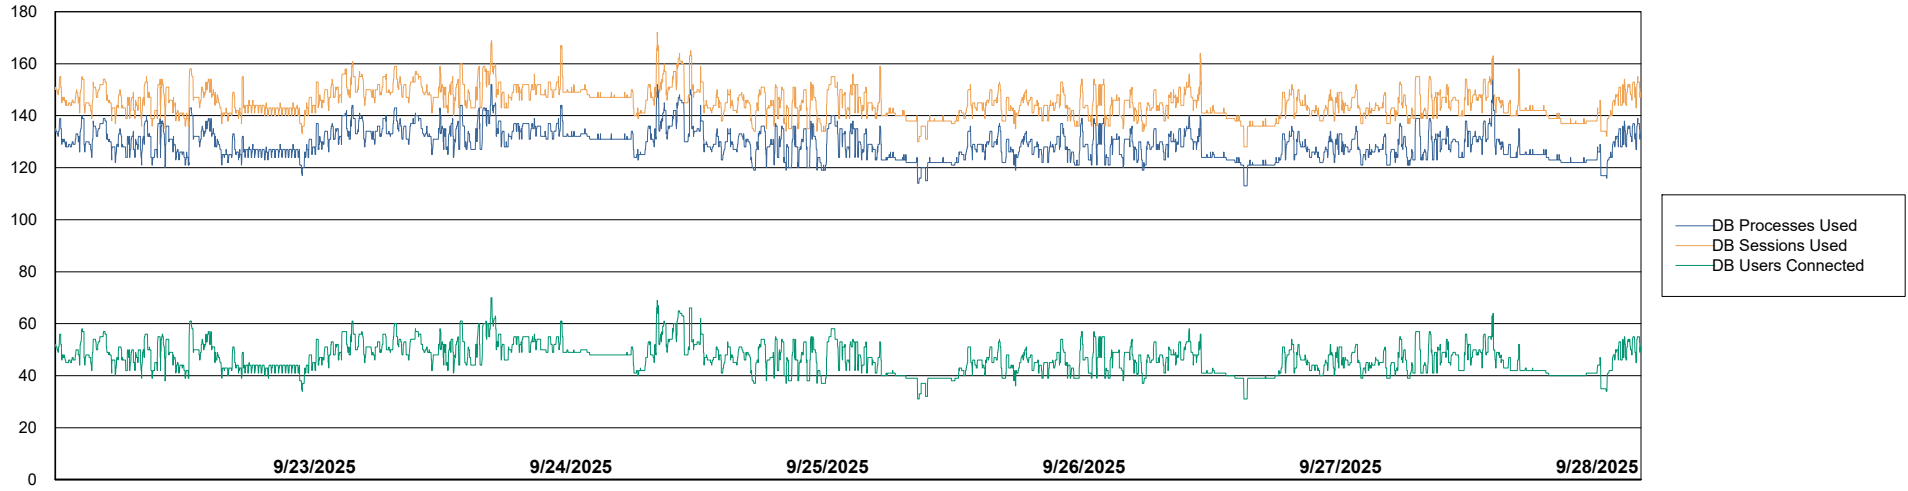

Weekly SLA Customer Report

Customer ECL_Production
Database ID 156

Database Performance ECL_PRD_ECLABS_ABS1

Weekly SLA Customer Report

Customer ECL_Production
Database ID 156

Database Performance ECL_PRD_ECL-ABS-BI_ABS1