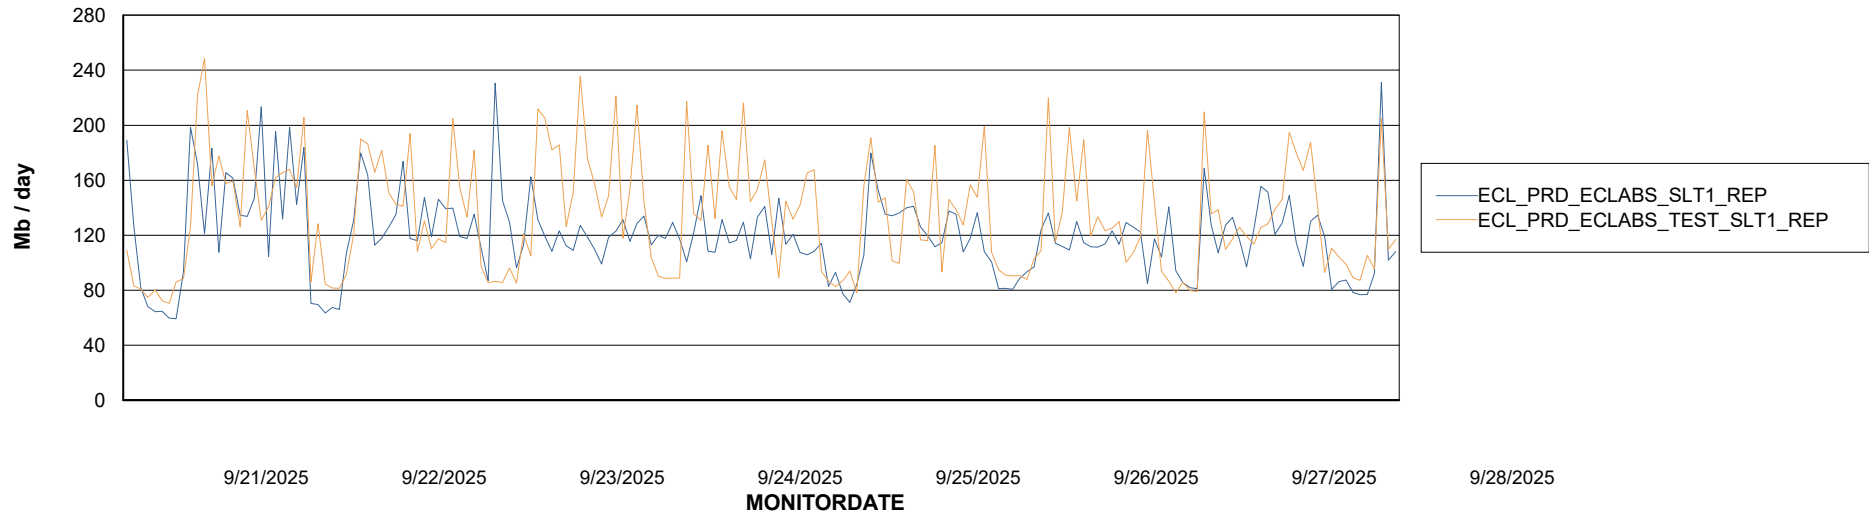

Avg memory used per ABS Server Service

Avg users per day per ABS server

Weekly SLA Customer Report

Customer ECL_Production
Database ID 156

ABSSolute Application ReportServer Services

Avg memory used per ReportServer Service