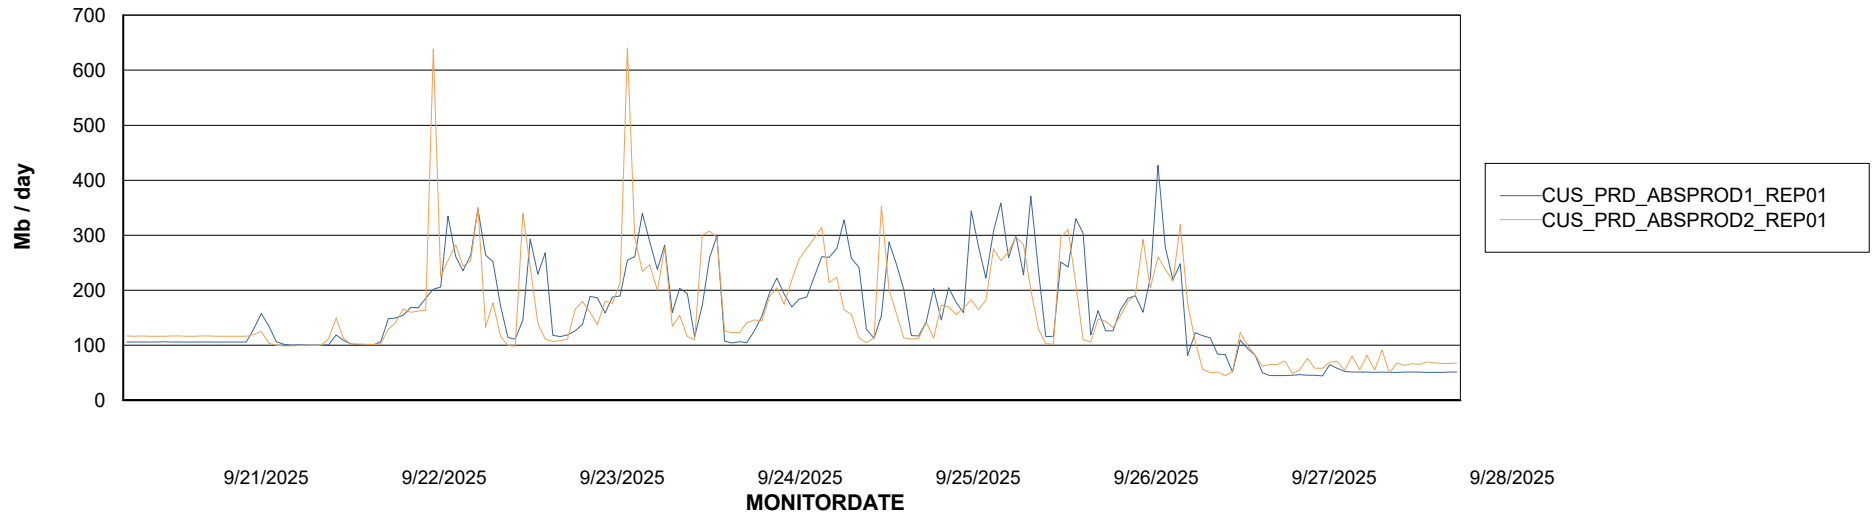

ABSSolute Application ReportServer Services

Avg memory used per ReportServer Service