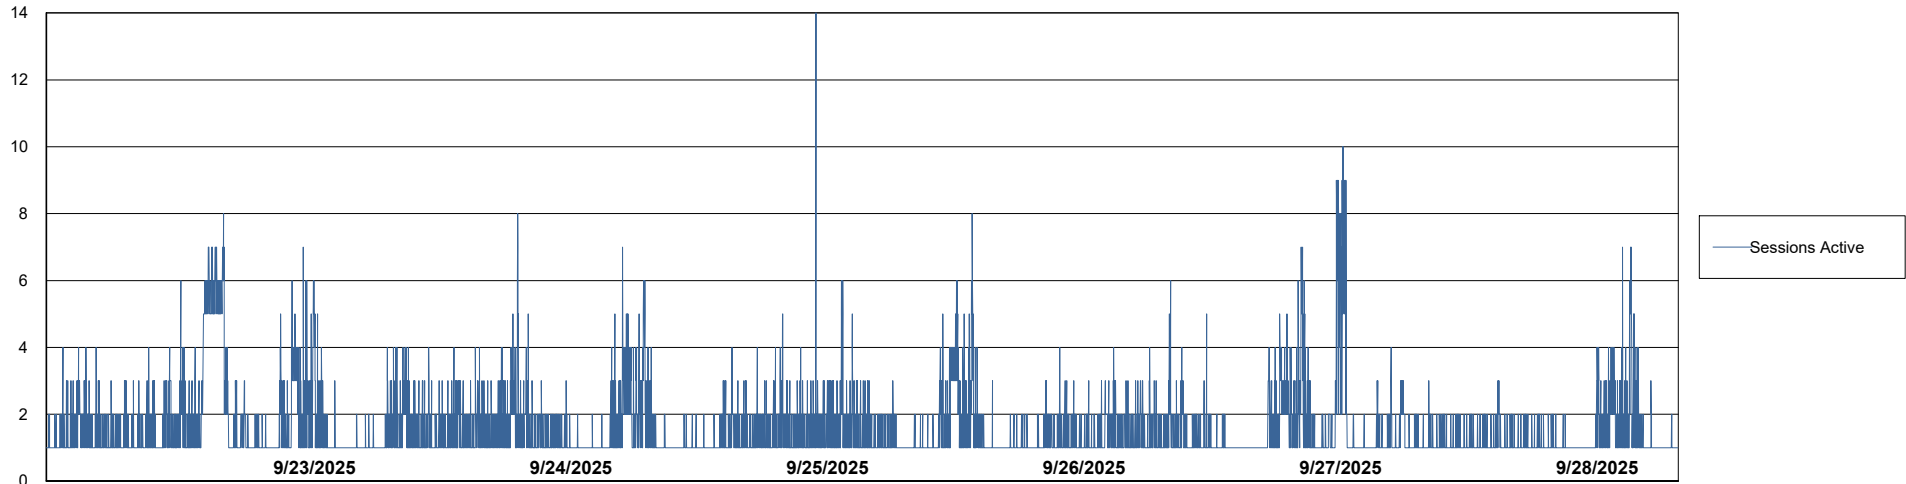

Database Performance CUS_PRD_ABSDB1_ABS1