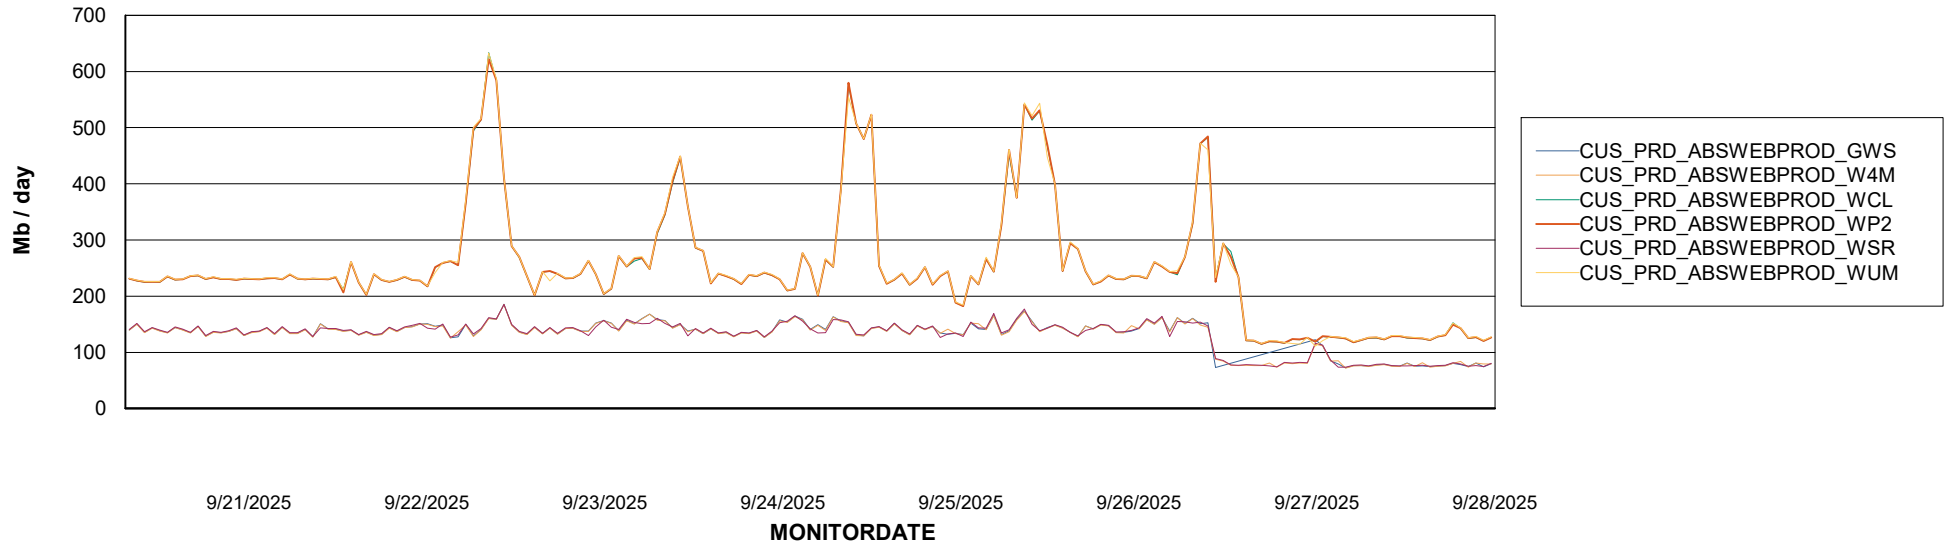

ABSSolute Web Component Services

Avg memory used per ABS Web component