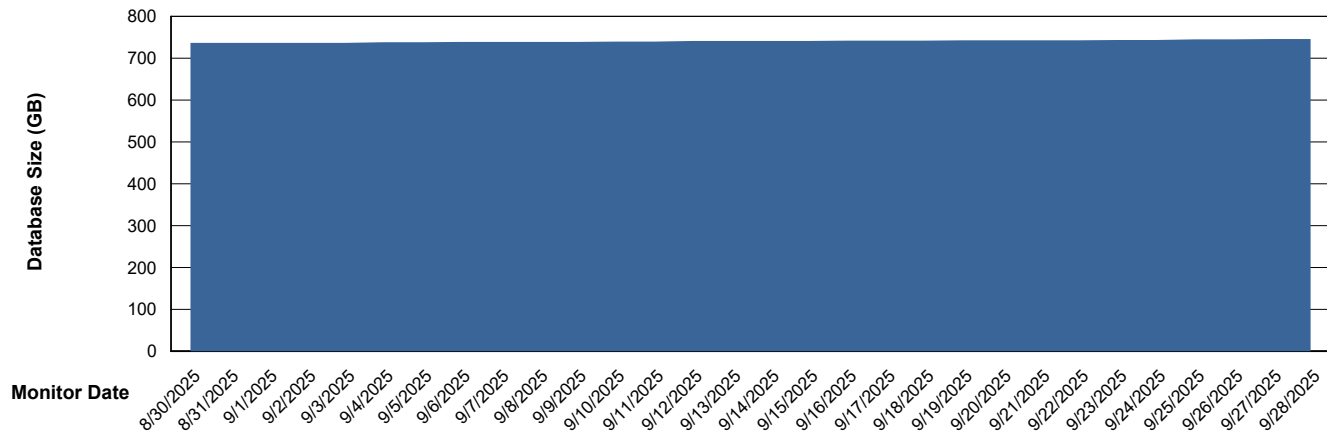

DATABASE SIZE CUS_PRD_ABSDB1_ABS1

Database growth over last month