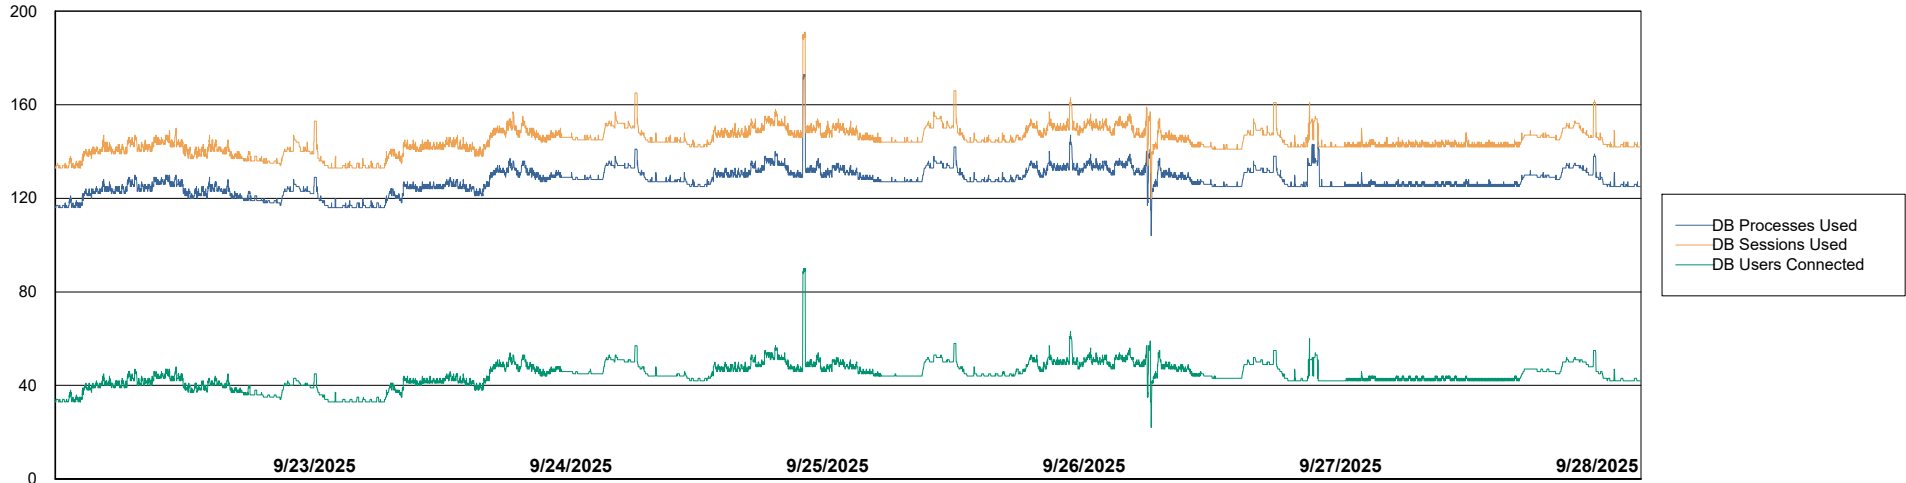

Database Performance CUS_PRD_ABSDB1_ABS1