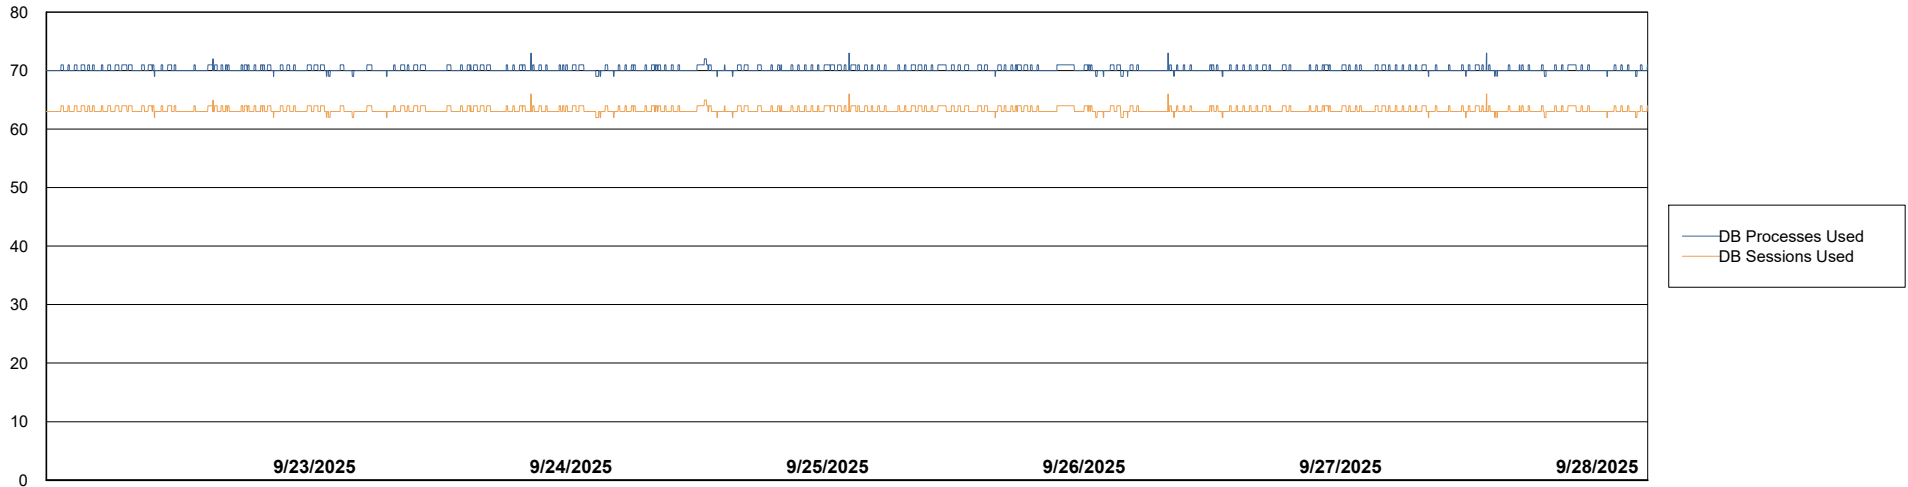

Database Performance CTR-DBS2-JED_PROD_HSBABS1

DB Processes Max 4
DB Processes Max 1,000
DB Processes Max 0