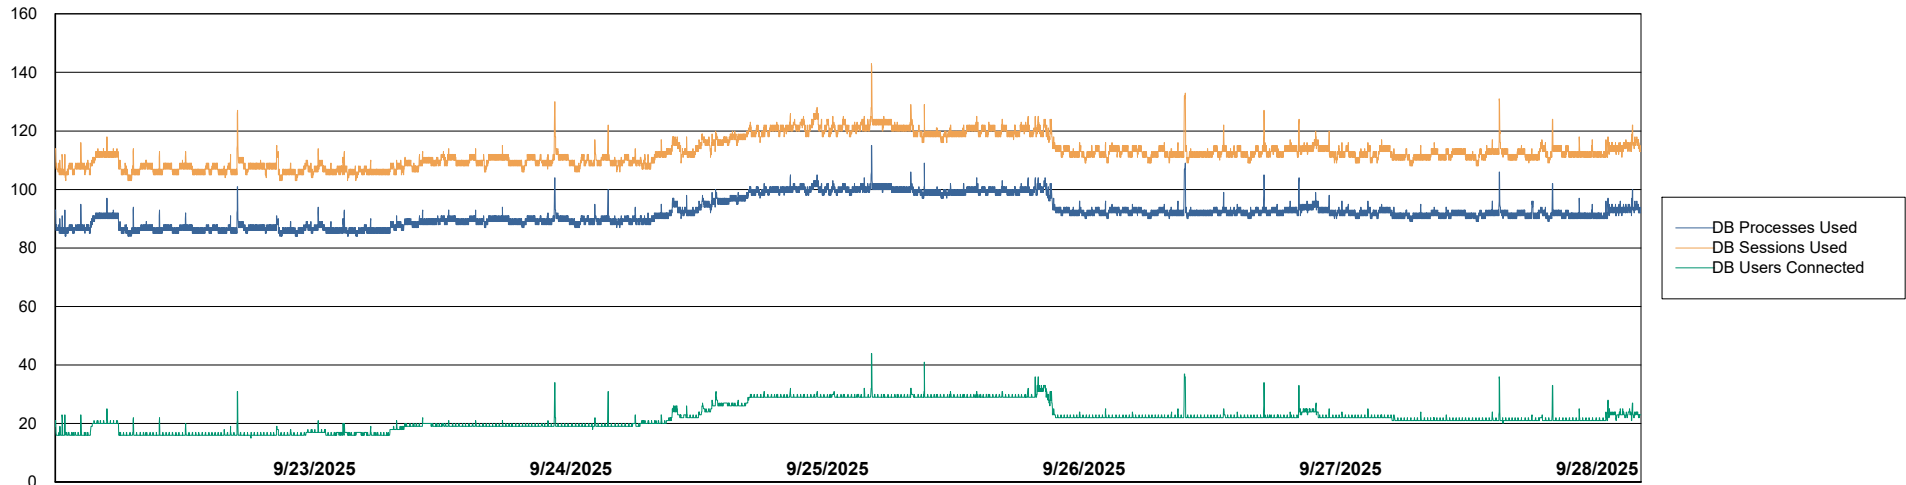

Weekly SLA Customer Report

Customer CTR OCI JED Production
Database ID 207

Database Performance CTR-BI-JED_ABS1

Weekly SLA Customer Report

Customer CTR OCI JED Production
Database ID 207

Database Performance CTR-DBS1-JED_PROD_ABS1