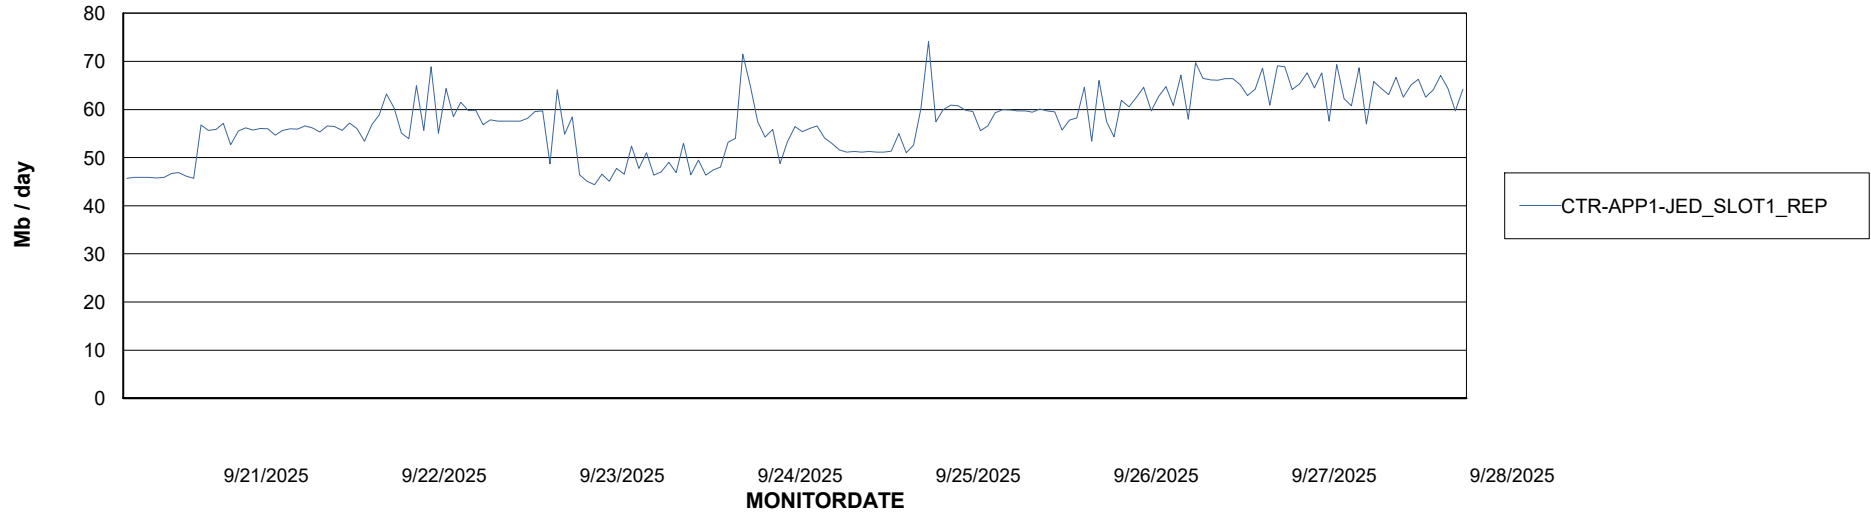

Avg users per day per ABS server

Weekly SLA Customer Report

Customer CTR OCI JED Production
Database ID 207

ABSSolute Application ReportServer Services

Avg memory used per ReportServer Service

Weekly SLA Customer Report