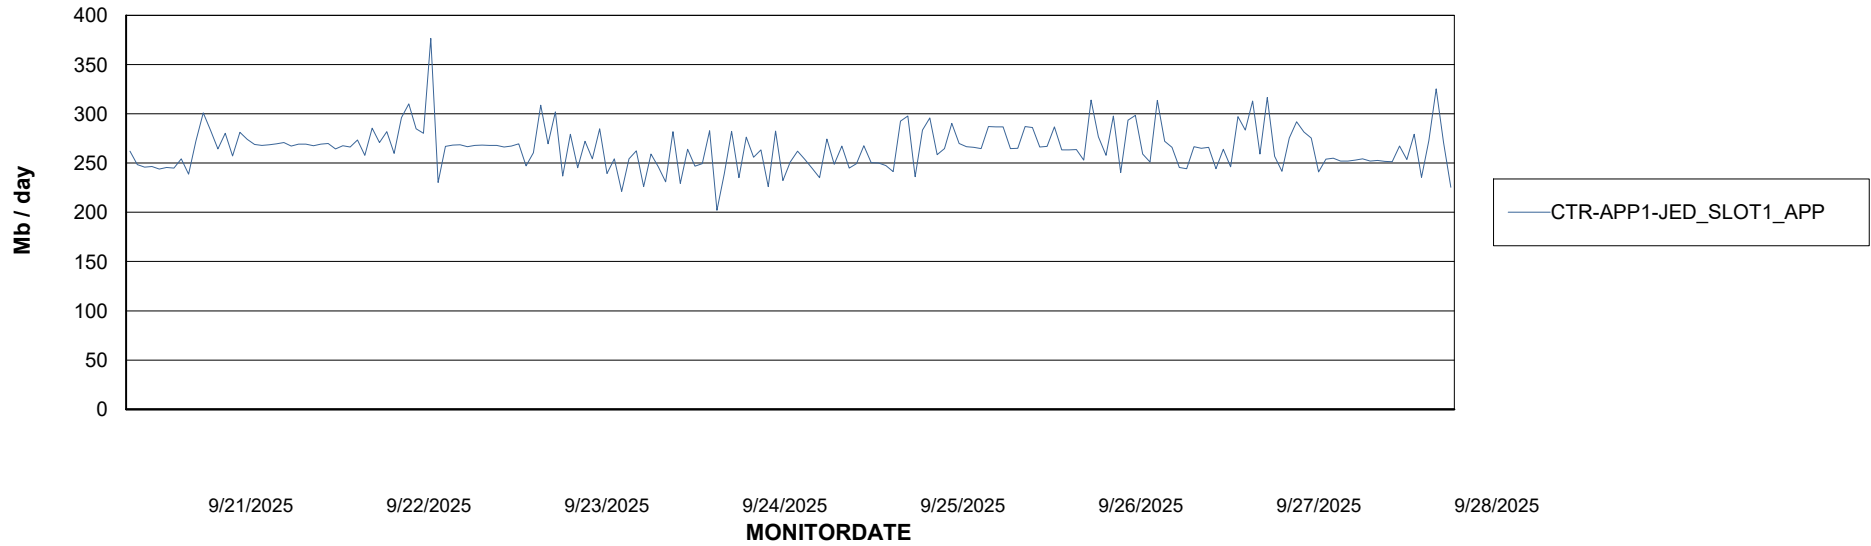

Standby Database Health CTR OCI JED Production

Recovery lag for last 7 days

Weekly SLA Customer Report

Customer CTR OCI JED Production
Database ID 207

ABSSolute Application Server Services

Avg memory used per ABS Server Service