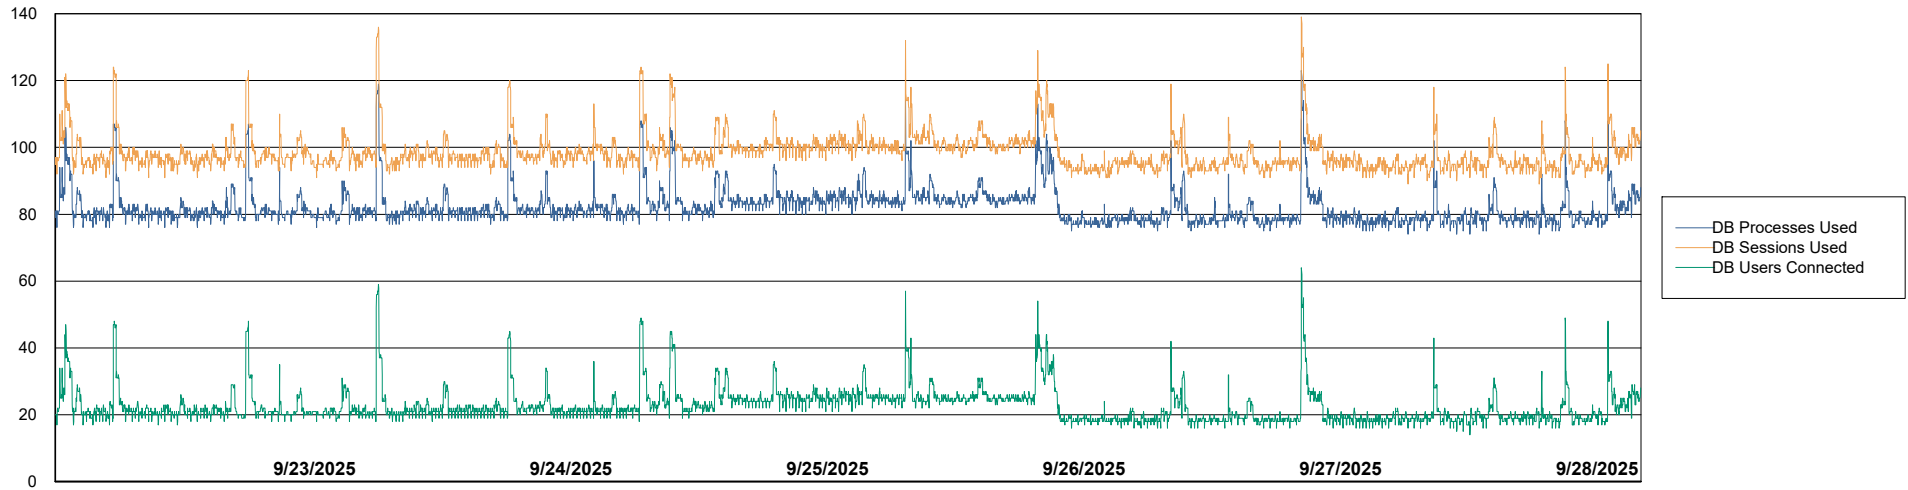

Database Performance CTR-BI-JED_ABS1