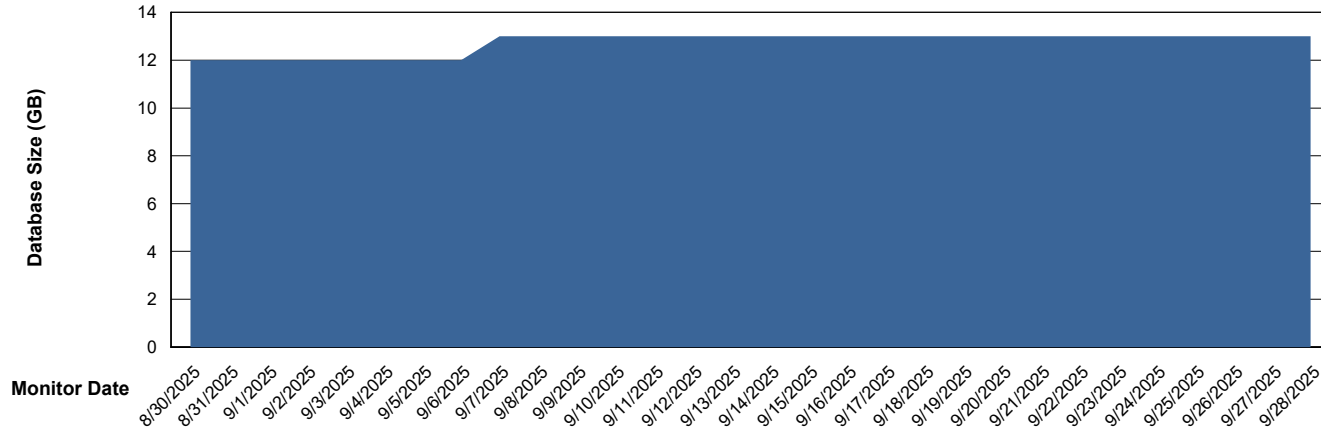

Weekly SLA Customer Report

Customer CTR OCI JED Production
Database ID 207

Database Performance CTR-DBS2-JED_PROD_HSBABS1

DB Processes Max 4
DB Processes Max 1,000
DB Processes Max 0

Weekly SLA Customer Report

Customer CTR OCI JED Production
Database ID 207

DATABASE SIZE CTR-BI-JED_ABS1

Database growth over last month

DATABASE SIZE CTR-DBS1-JED_PROD_ABS1

Database growth over last month

Weekly SLA Customer Report