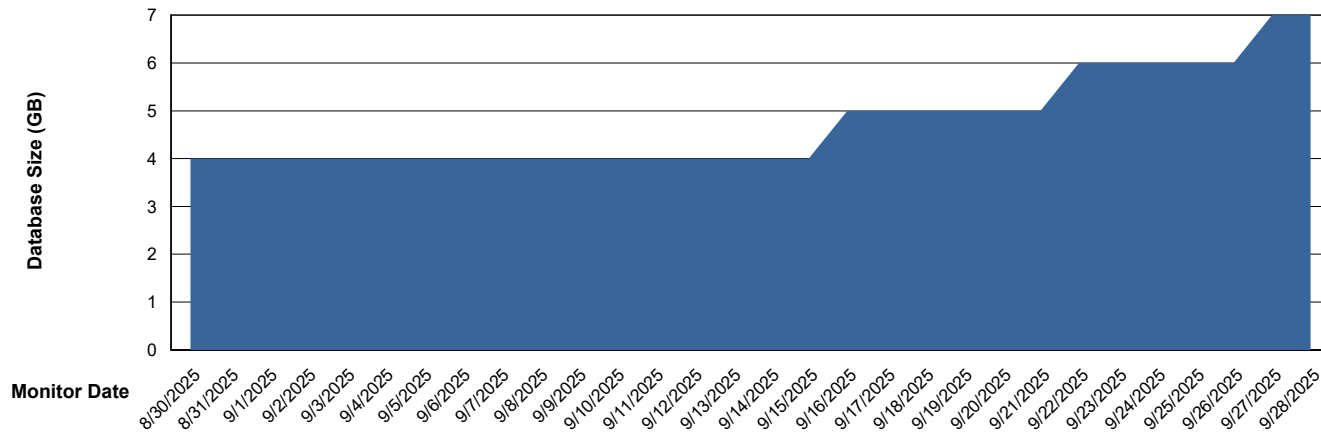

Customer CTR OCI JED Production
Database ID 207

DATABASE SIZE CTR-BI-JED_ABS1

Database growth over last month

DATABASE SIZE CTR-DBS1-JED_PROD_ABS1

Database growth over last month

Weekly SLA Customer Report