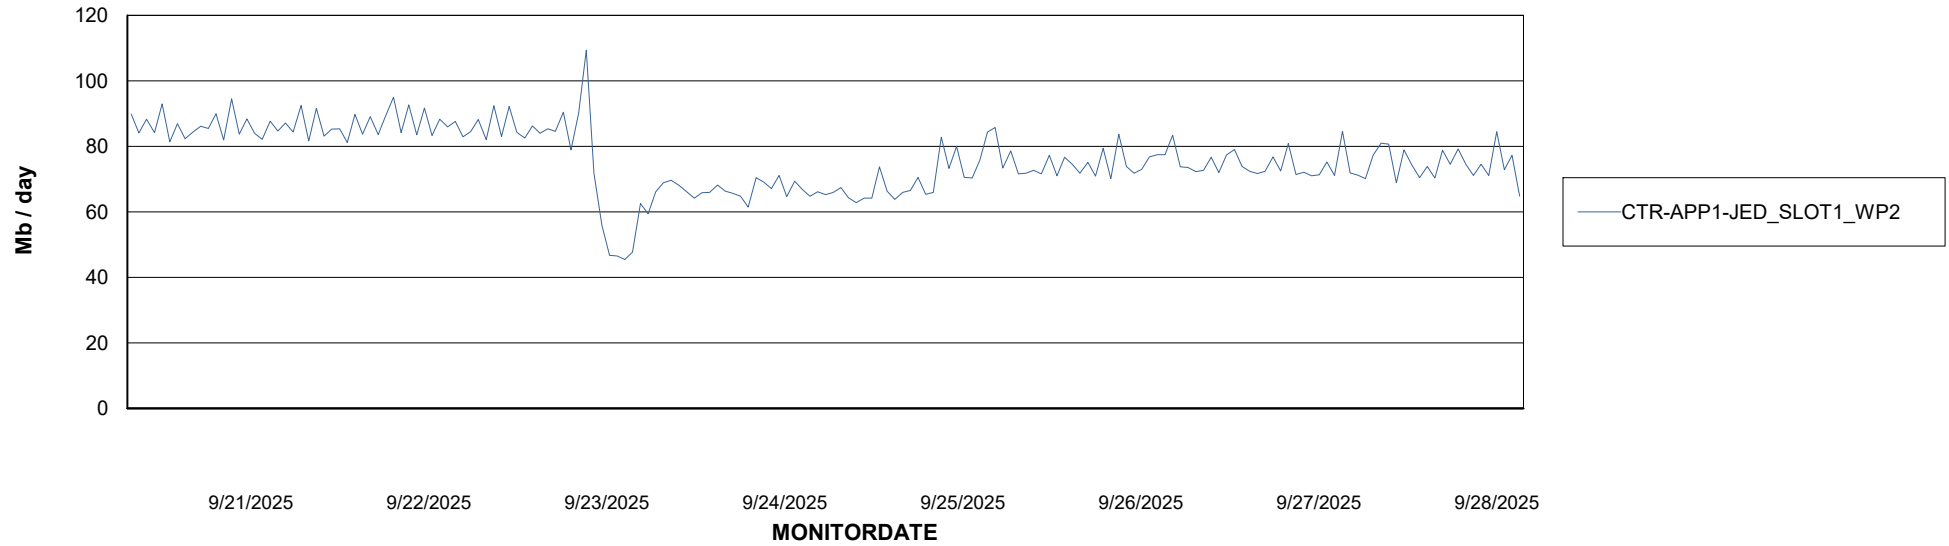

ABSSolute Web Component Services

Avg memory used per ABS Web component