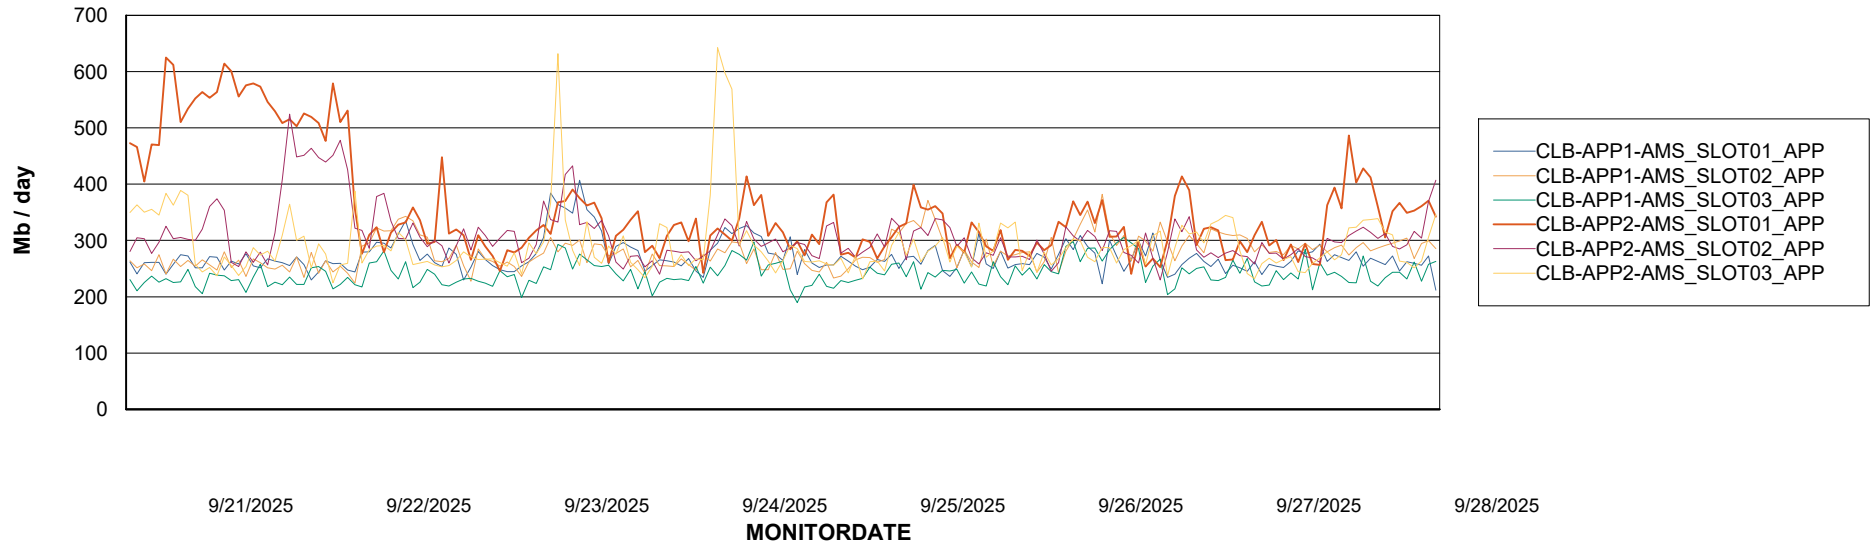

ABSSolute Application Server Services

Avg memory used per ABS Server Service