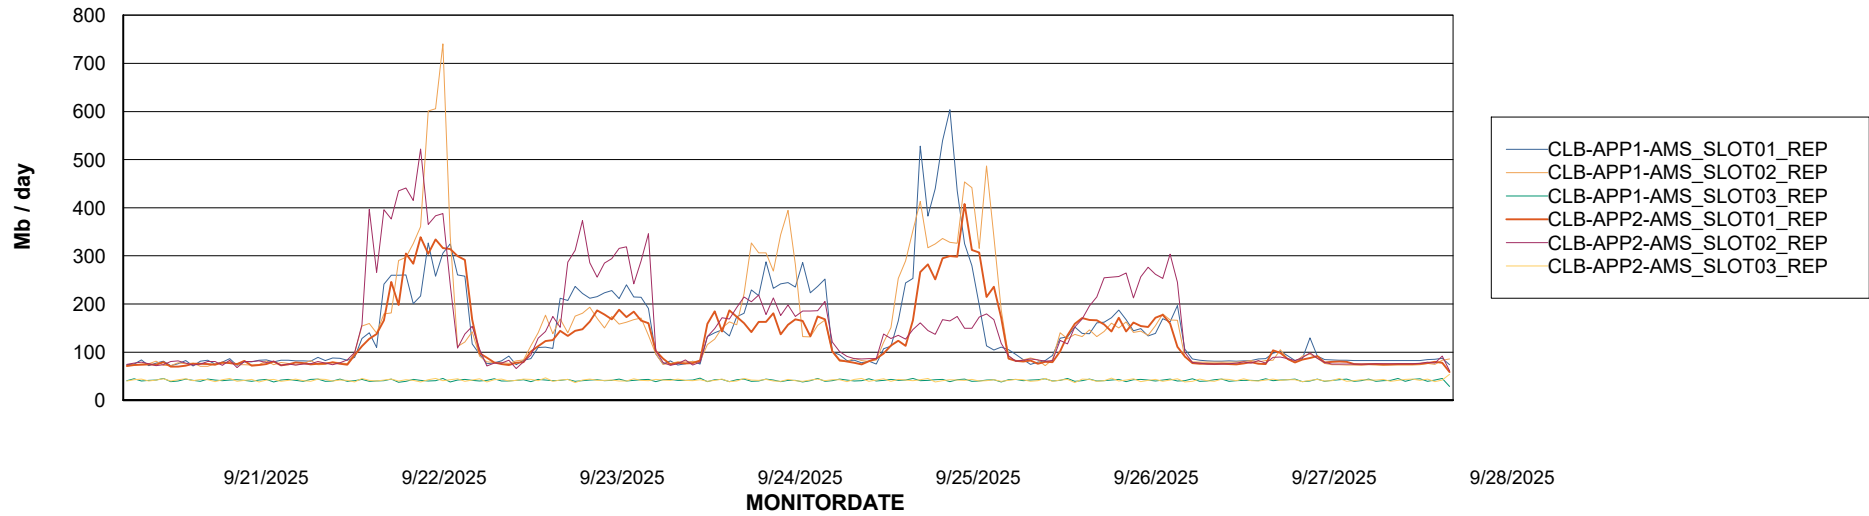

ABSSolute Application ReportServer Services

Avg memory used per ReportServer Service