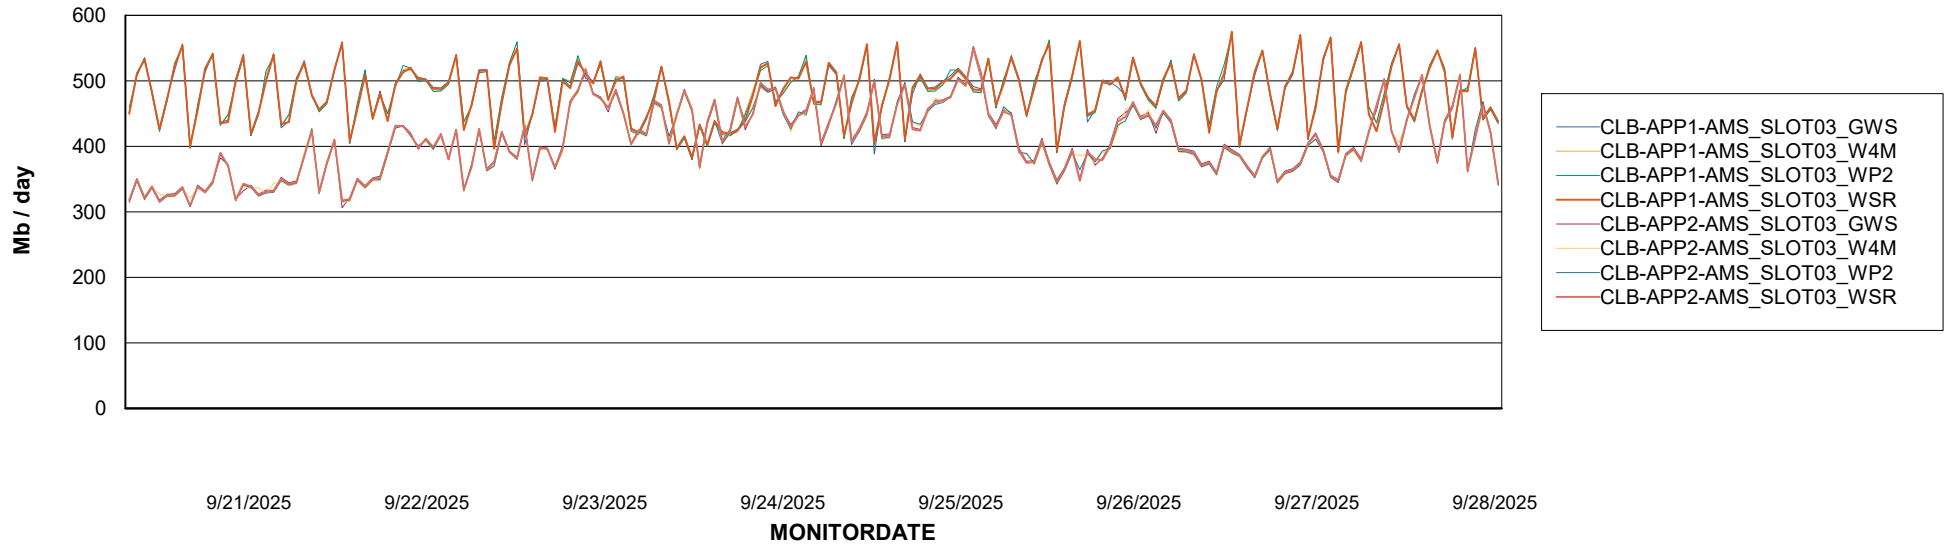

ABSSolute Web Component Services

Avg memory used per ABS Web component