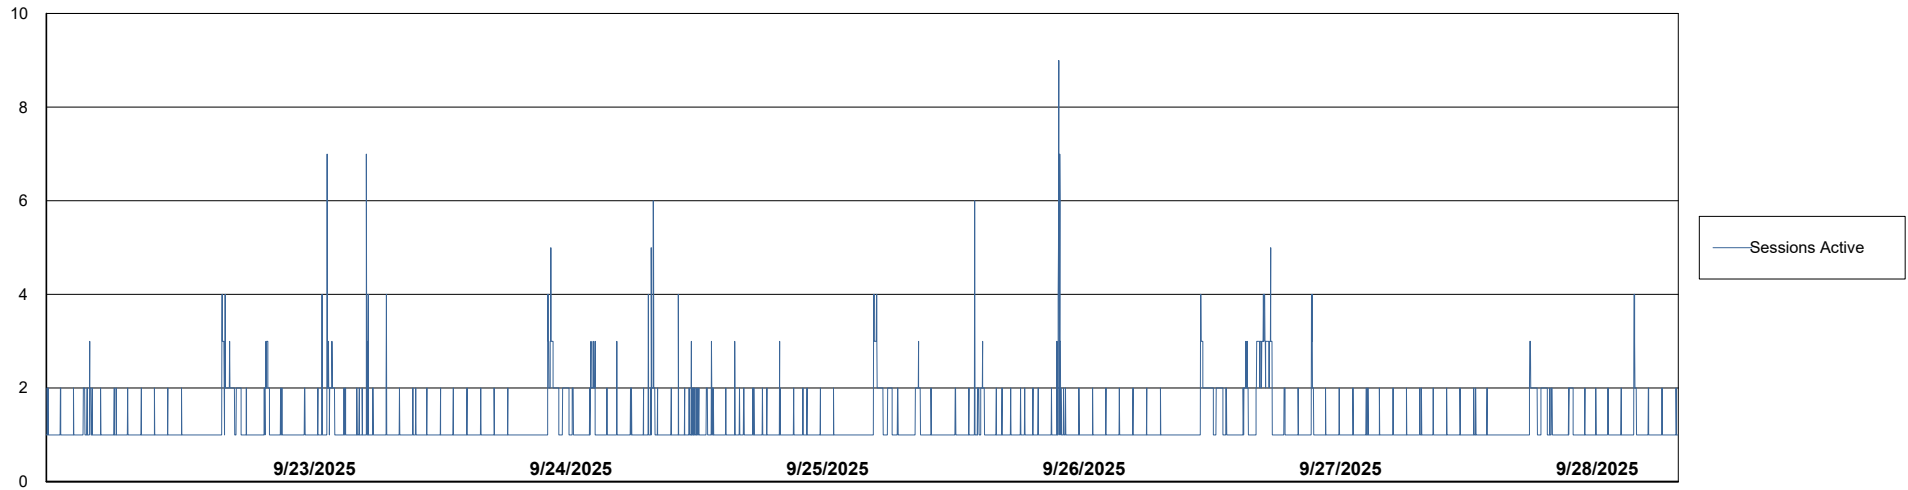

Database Performance   CLB-BI2-AMS_ABS1_DB