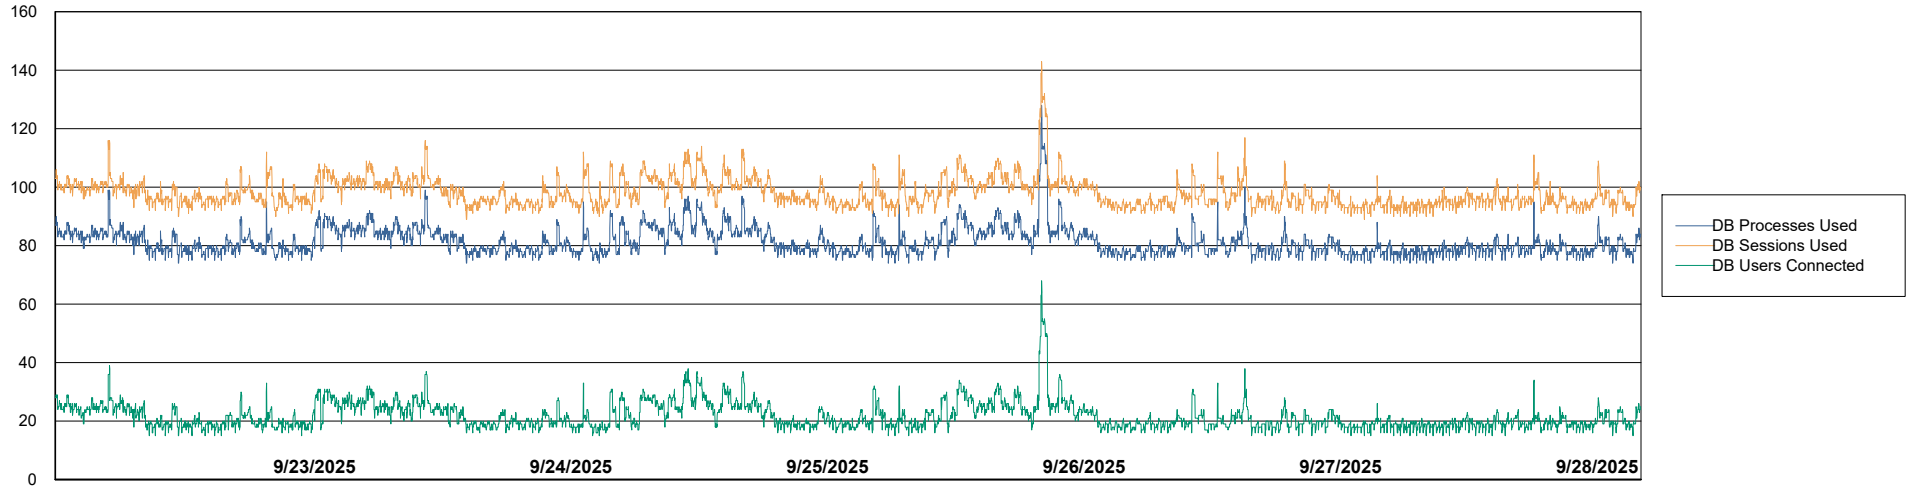

Database Performance   CLB-BI2-AMS_ABS1_DB