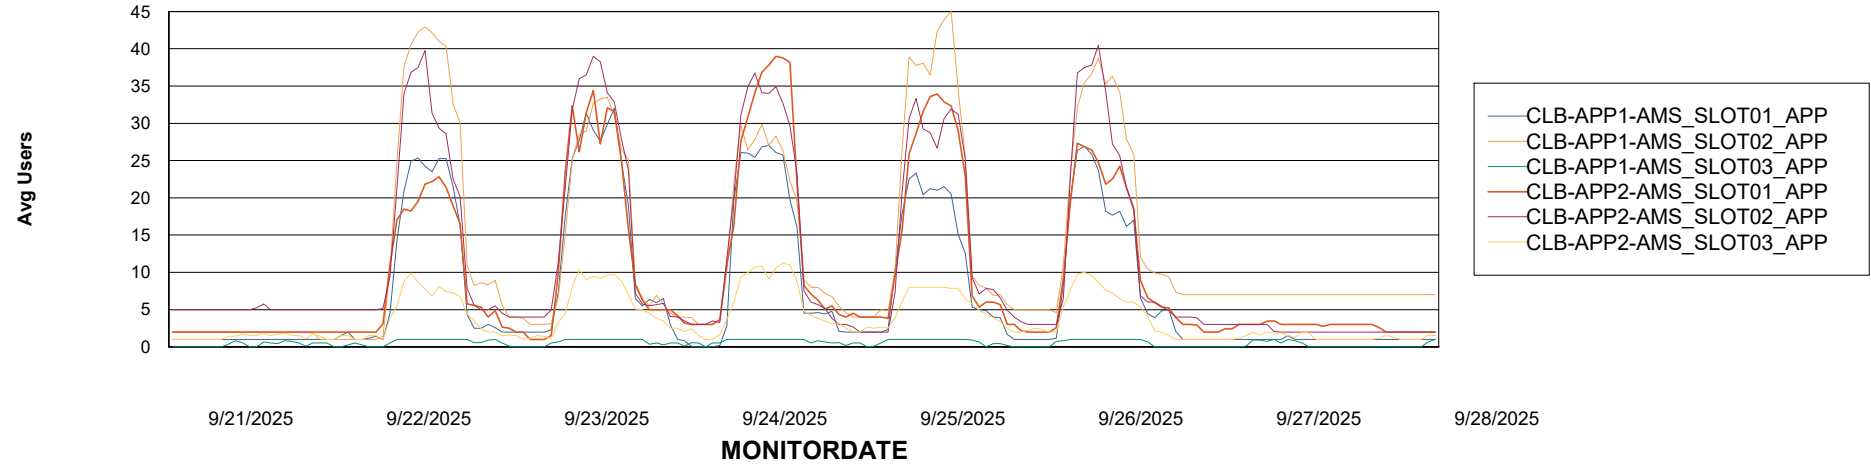

Avg users per day per ABS server