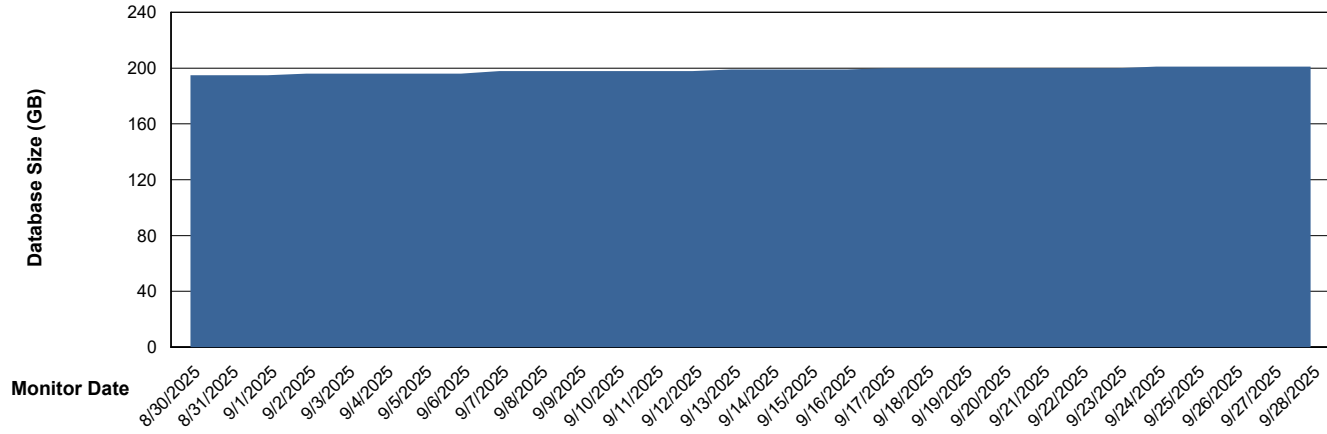

DATABASE SIZE   CLB-BI2-AMS_ABS1_DB

Database growth over last month