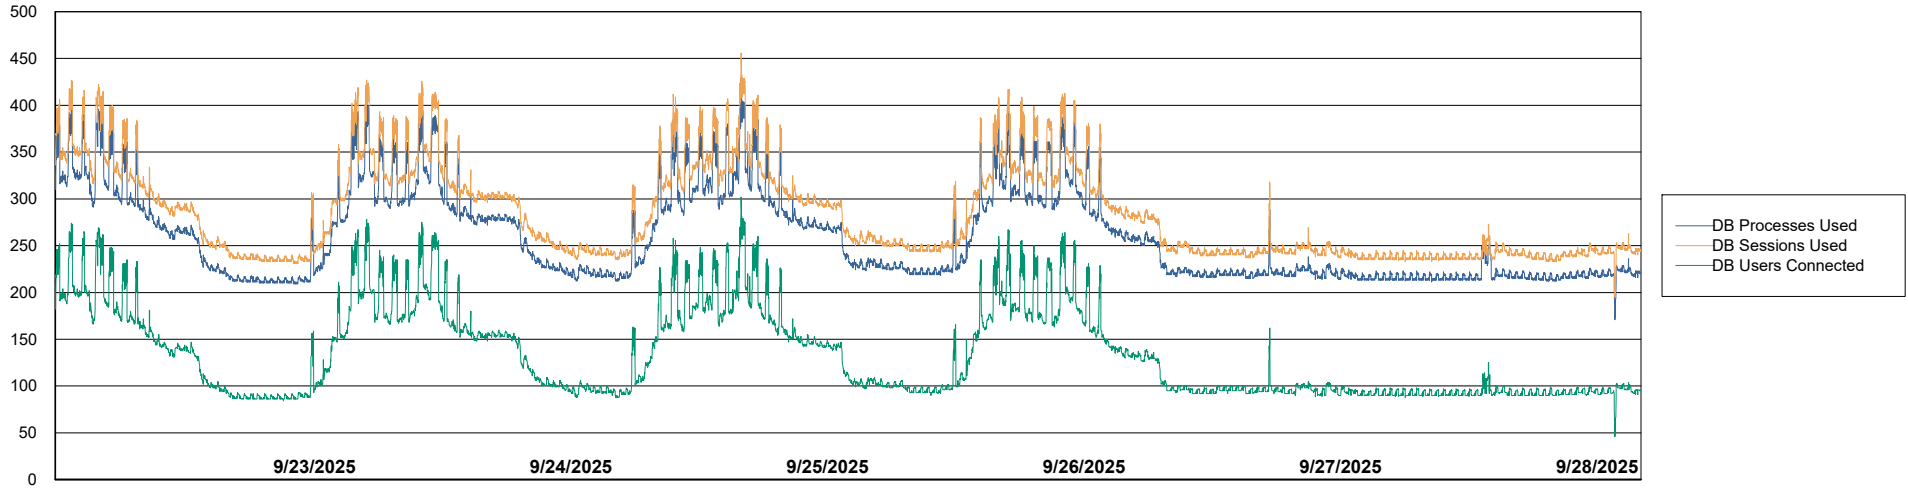

Weekly SLA Customer Report

Customer BNL_Production
Database ID 83

Database Performance BNLDB_Production

Weekly SLA Customer Report

Customer BNL_Production
 Database ID 83

Database Performance BNLDB_Standby