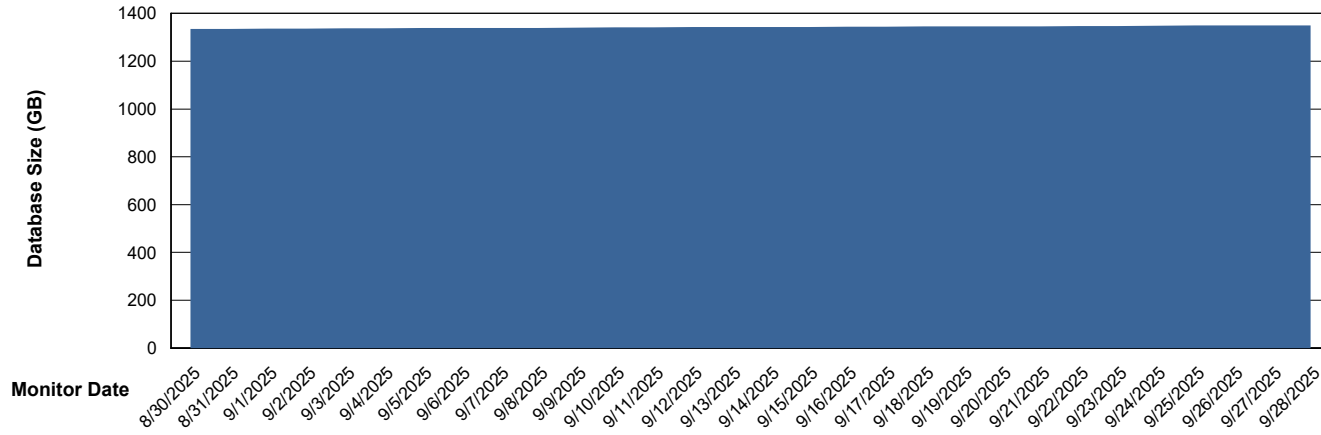

Database growth over last month

Weekly SLA Customer Report

Customer AUJ_Production
Database ID 41

DATABASE SIZE AUJ_DB3_Primary

Database growth over last month

Weekly SLA Customer Report

Customer AUJ_Production
 Database ID 41