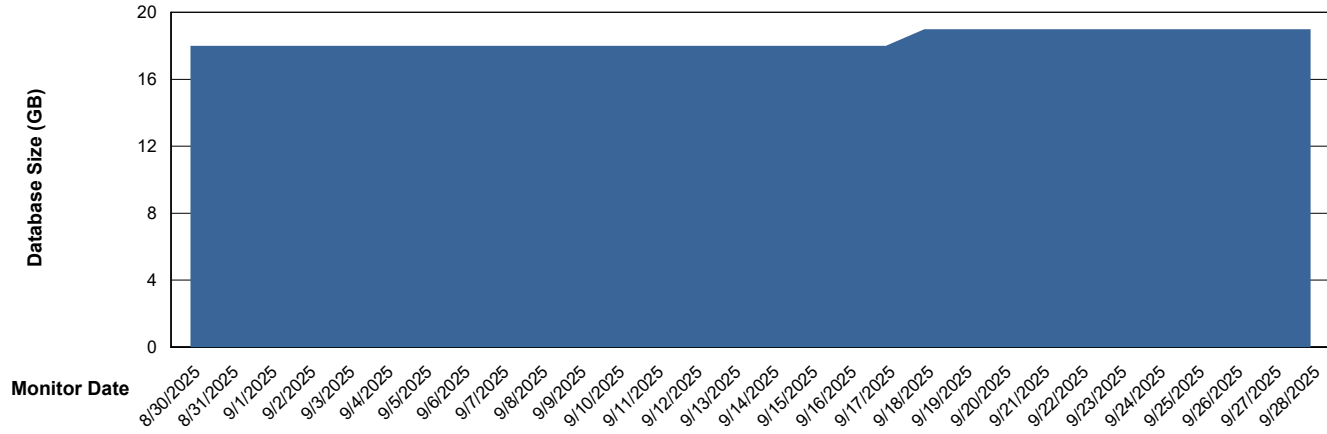

Customer AUJ_Production
Database ID 41

Database Performance AUJ_DB3_Primary

Weekly SLA Customer Report

Customer AUJ_Production
Database ID 41

DATABASE SIZE AUJ_ABSEM3_DB

Database growth over last month

DATABASE SIZE AUJ_BI3_DB

Database growth over last month

Weekly SLA Customer Report

Customer AUJ_Production
Database ID 41

DATABASE SIZE AUJ_DB3_Primary

Database growth over last month

Weekly SLA Customer Report

Customer AUJ_Production
 Database ID 41