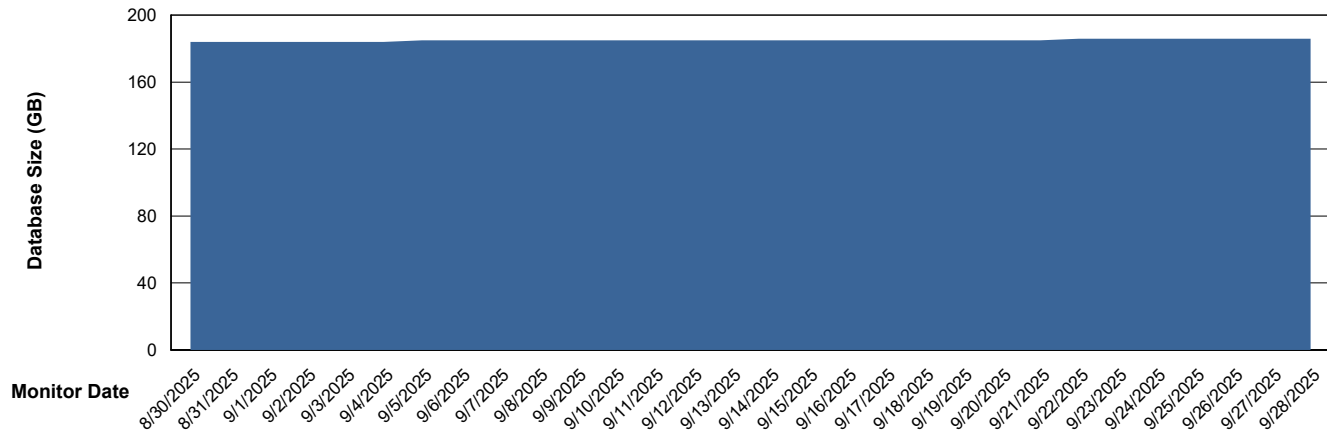

Customer AUJ_Production
Database ID 41

Database Performance AUJ_DB3_Primary

Weekly SLA Customer Report

Customer AUJ_Production
Database ID 41

DATABASE SIZE AUJ_ABSEM3_DB

Database growth over last month

DATABASE SIZE AUJ_BI3_DB

Database growth over last month

Weekly SLA Customer Report

Customer AUJ_Production
Database ID 41

DATABASE SIZE AUJ_DB3_Primary

Database growth over last month

Weekly SLA Customer Report

Customer AUJ_Production
 Database ID 41