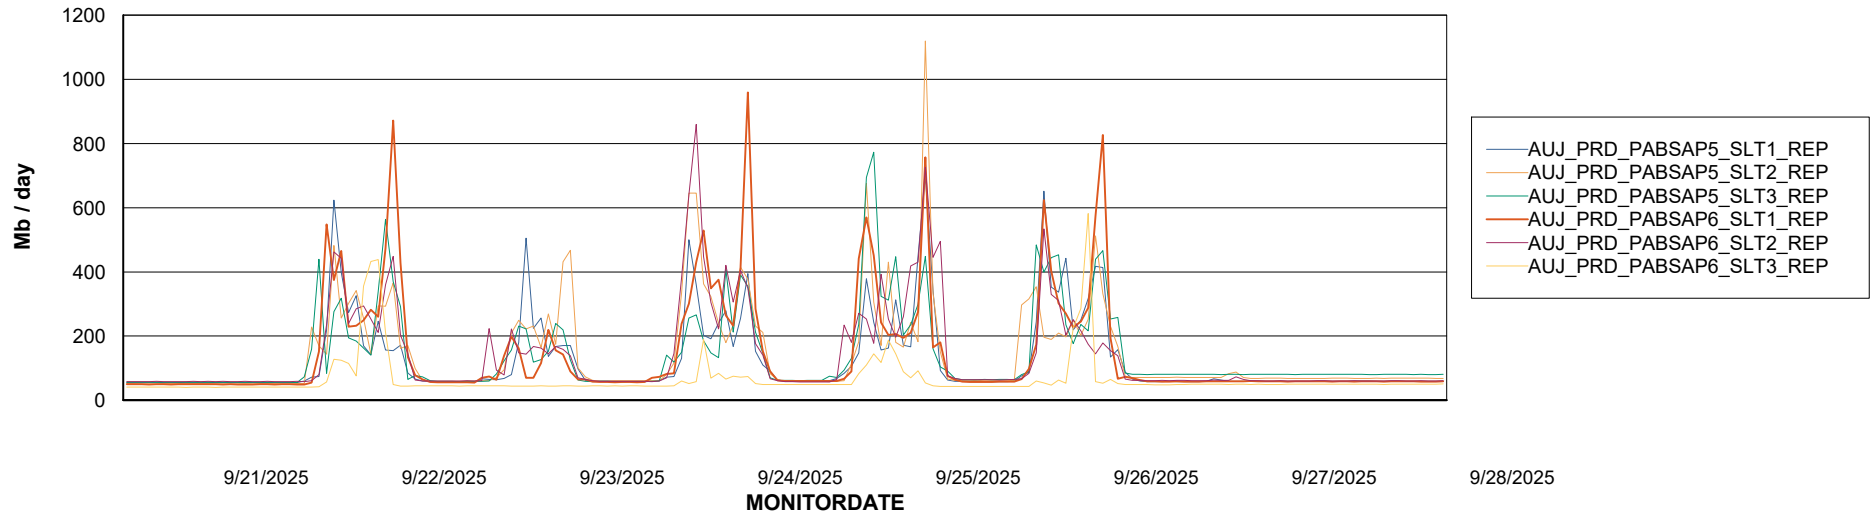

ABSSolute Application ReportServer Services

Avg memory used per ReportServer Service