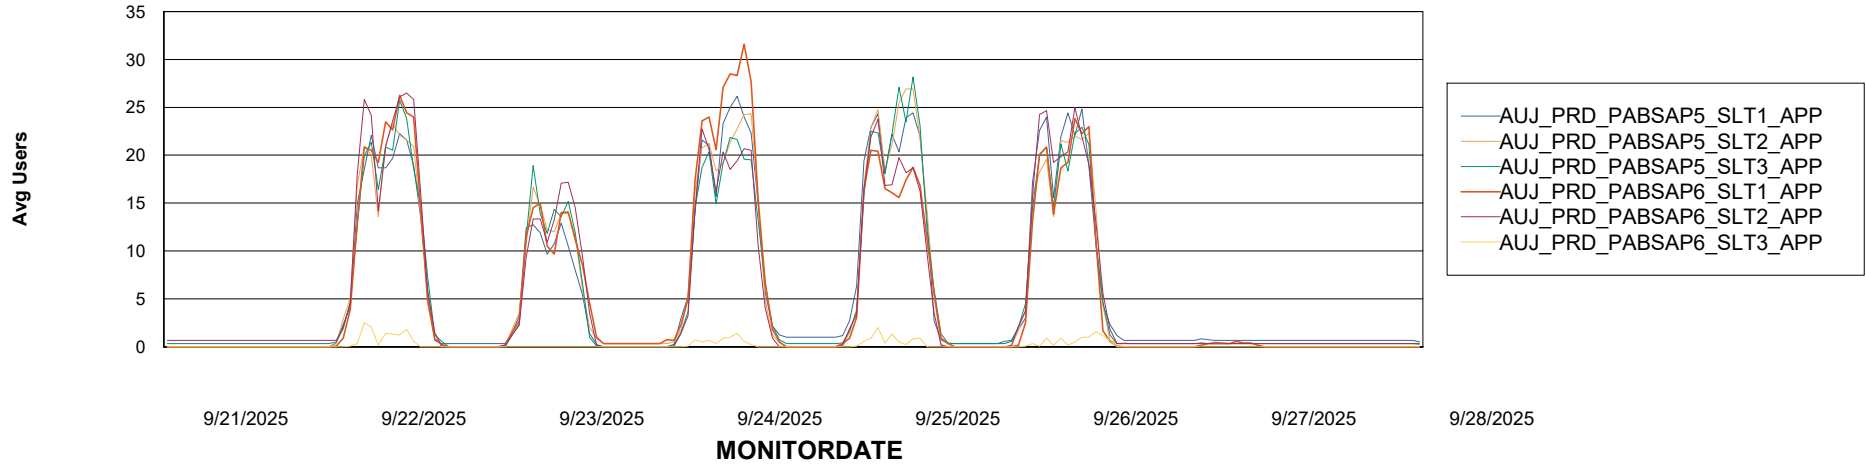

Weekly SLA Customer Report

Customer AUJ_Production
Database ID 41

ABSSolute Application Server Services

Avg memory used per ABS Server Service

Avg users per day per ABS server

Weekly SLA Customer Report

Customer AUJ_Production
Database ID 41