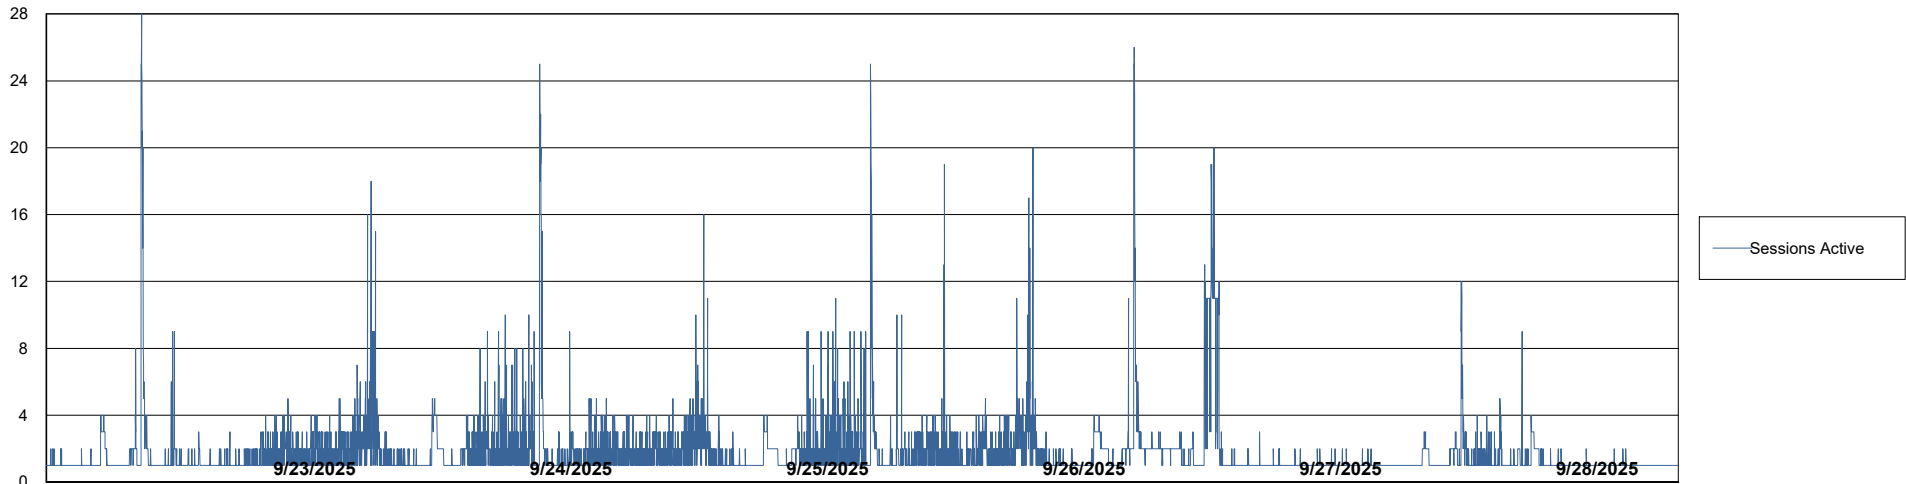

Database Performance AUJ_DB3_Primary