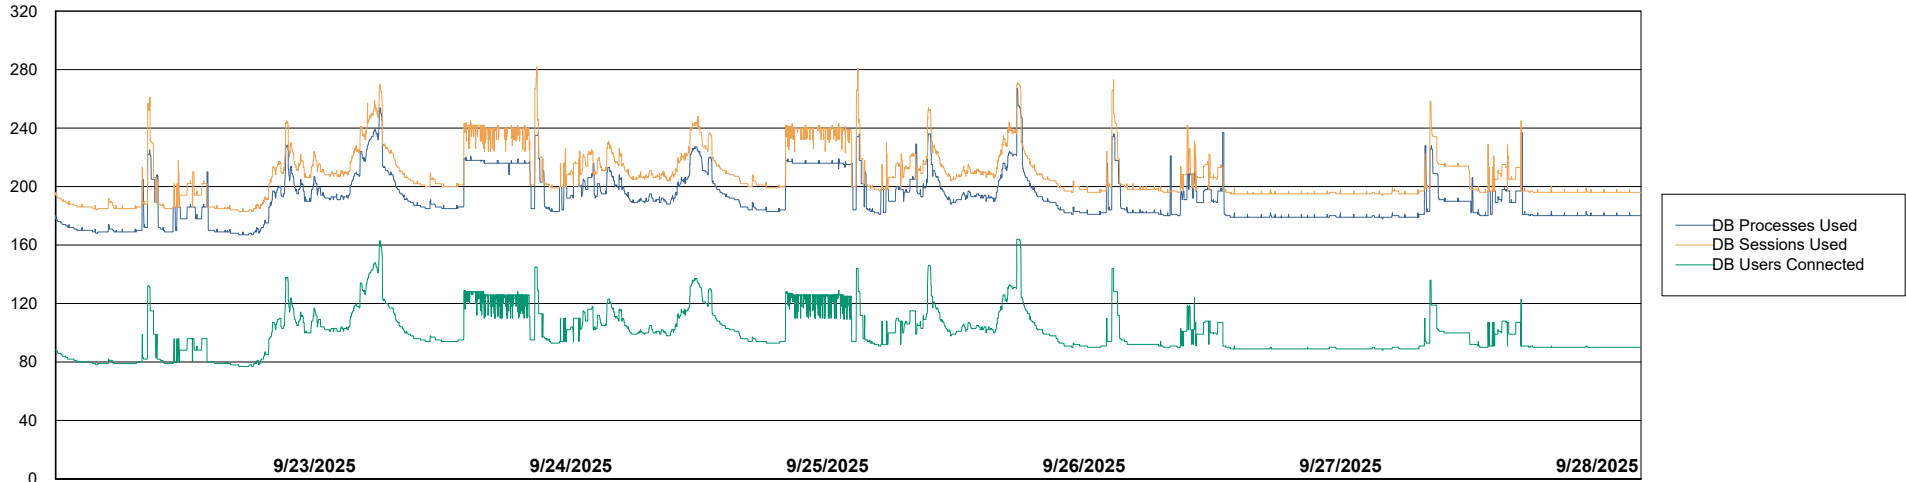

Database Performance AUJ_DB3_Primary