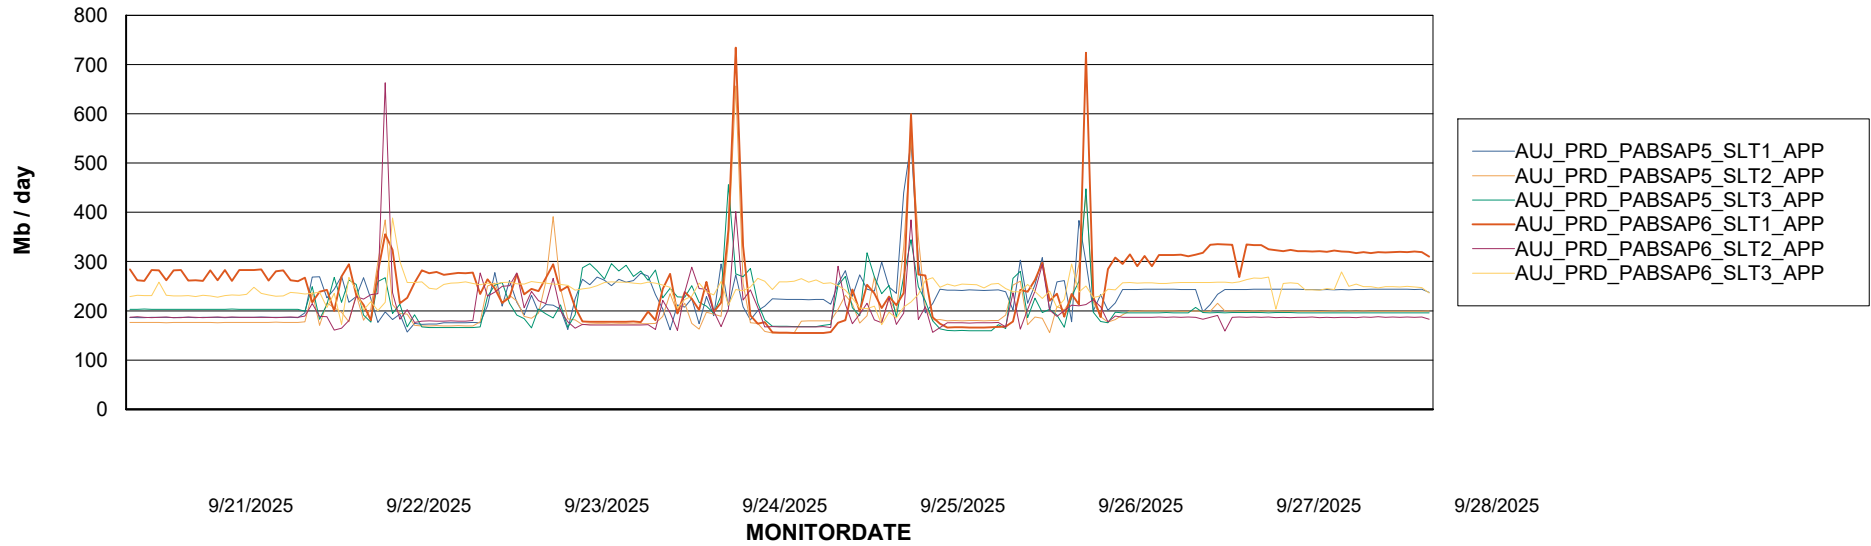

ABSSolute Application Server Services

Avg memory used per ABS Server Service