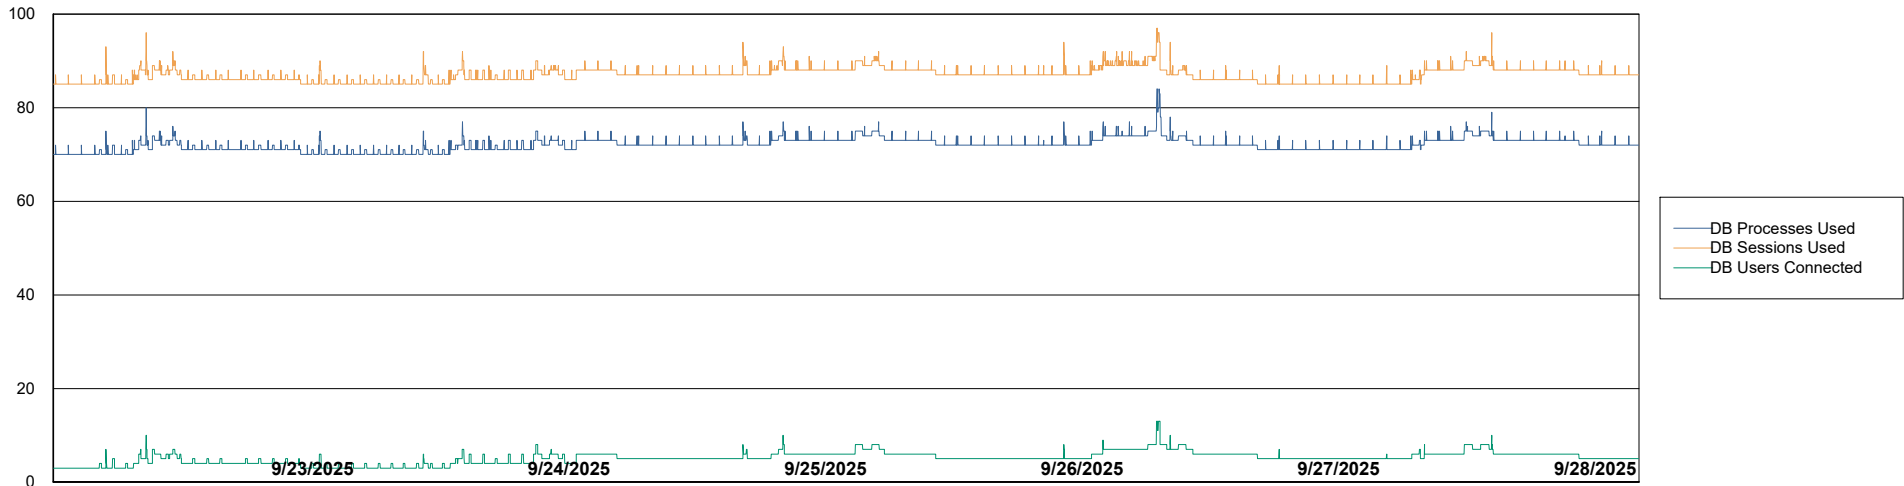

Weekly SLA Customer Report

Customer AUJ_Production
Database ID 41

Database Performance AUJ_ABSEM3_DB

Weekly SLA Customer Report

Customer AUJ_Production
Database ID 41

Database Performance AUJ_BI3_DB

Weekly SLA Customer Report