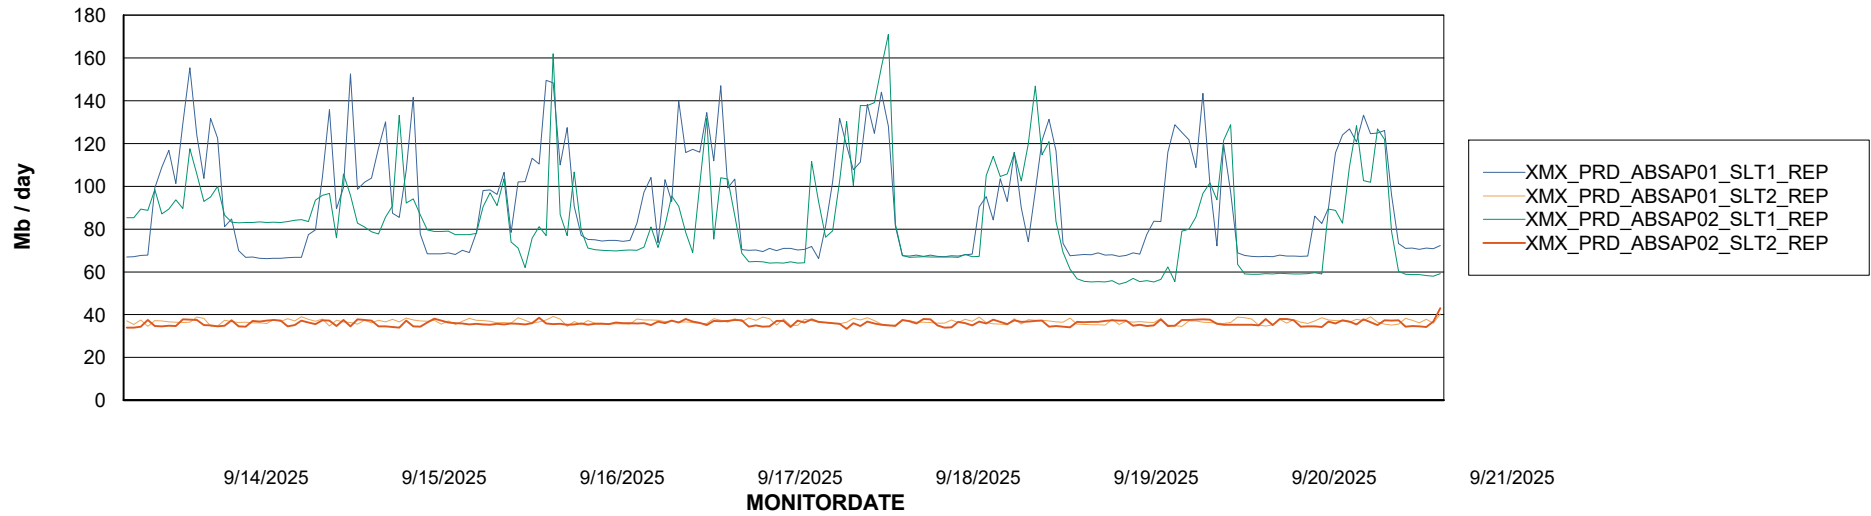

ABSSolute Application ReportServer Services

Avg memory used per ReportServer Service