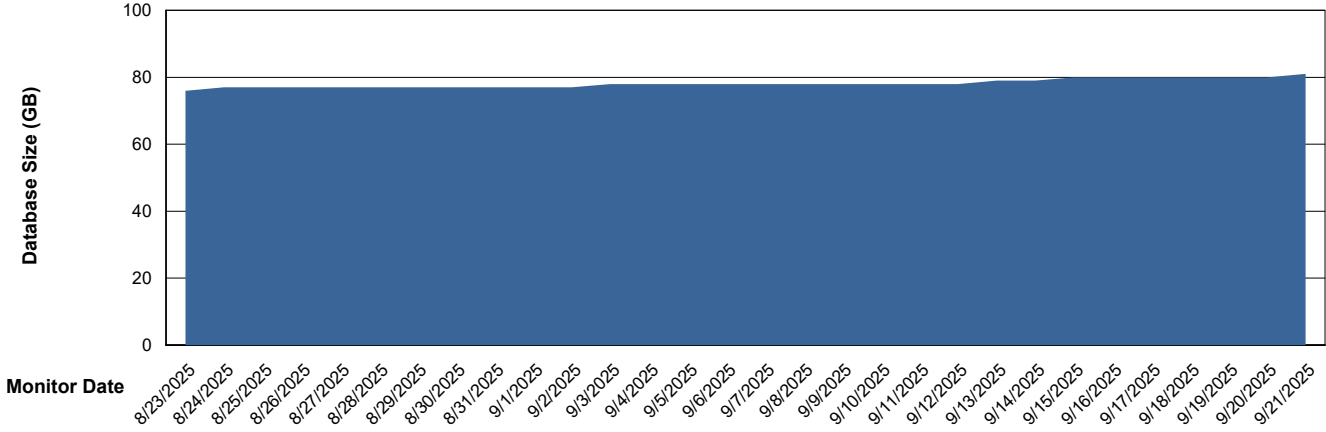

DB Processes Max 4
DB Processes Max 0
DB Processes Max 1,000

Weekly SLA Customer Report

Customer XMX Production (24/7)
 Database ID 146

DATABASE SIZE XMX_PROD_ABSDB01_PRDB_ABS1

Database growth over last month