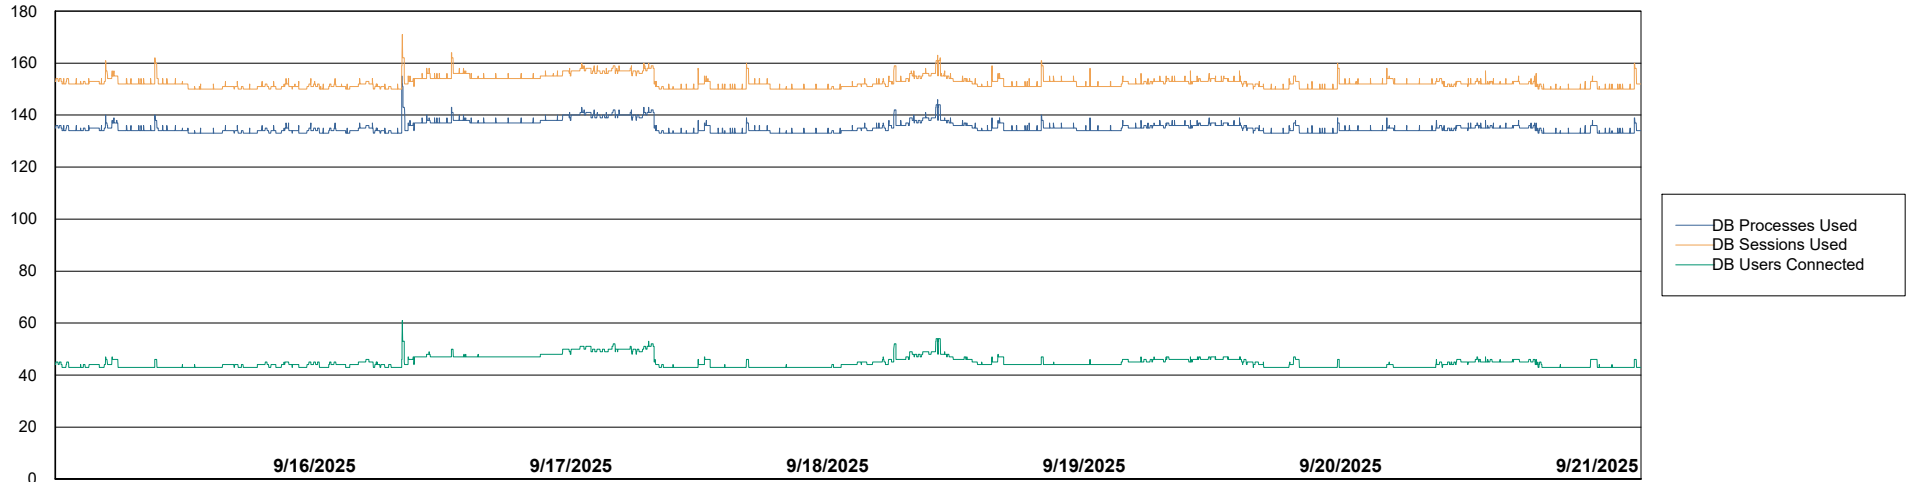

Database Performance XMX_PROD_ABSDB01_PRDB_ABS1