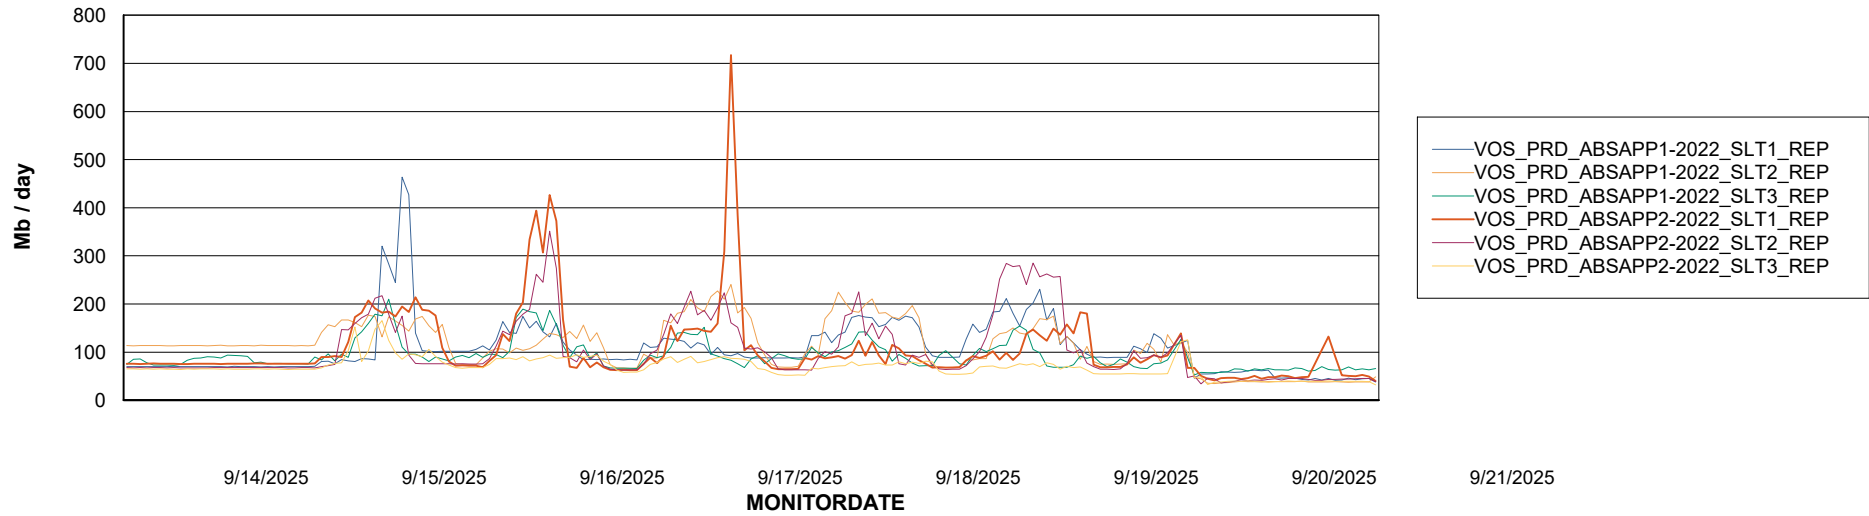

ABSSolute Application ReportServer Services

Avg memory used per ReportServer Service