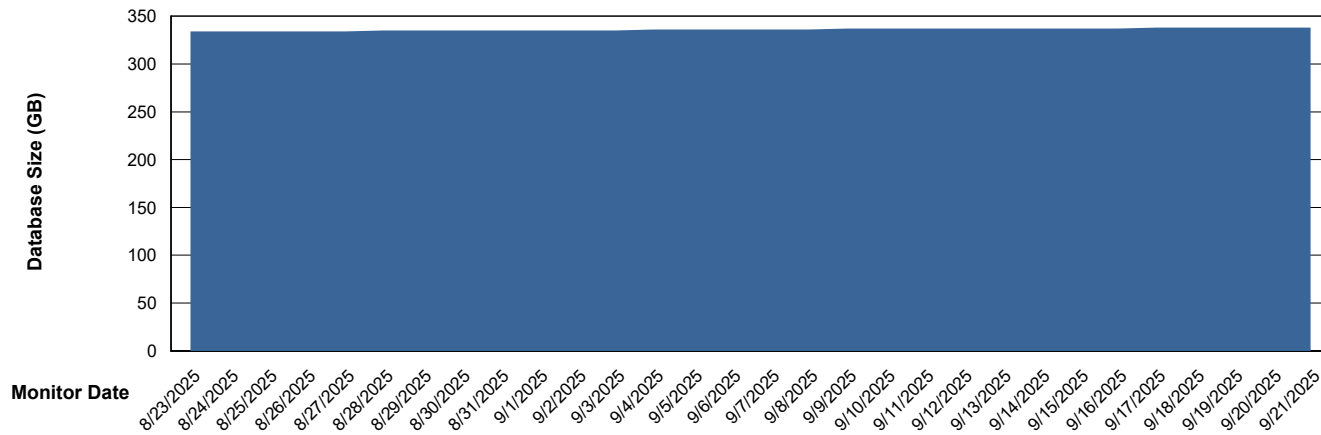

DATABASE SIZE VOS_PRD_ABSBI-2025_ABS1

Database growth over last month