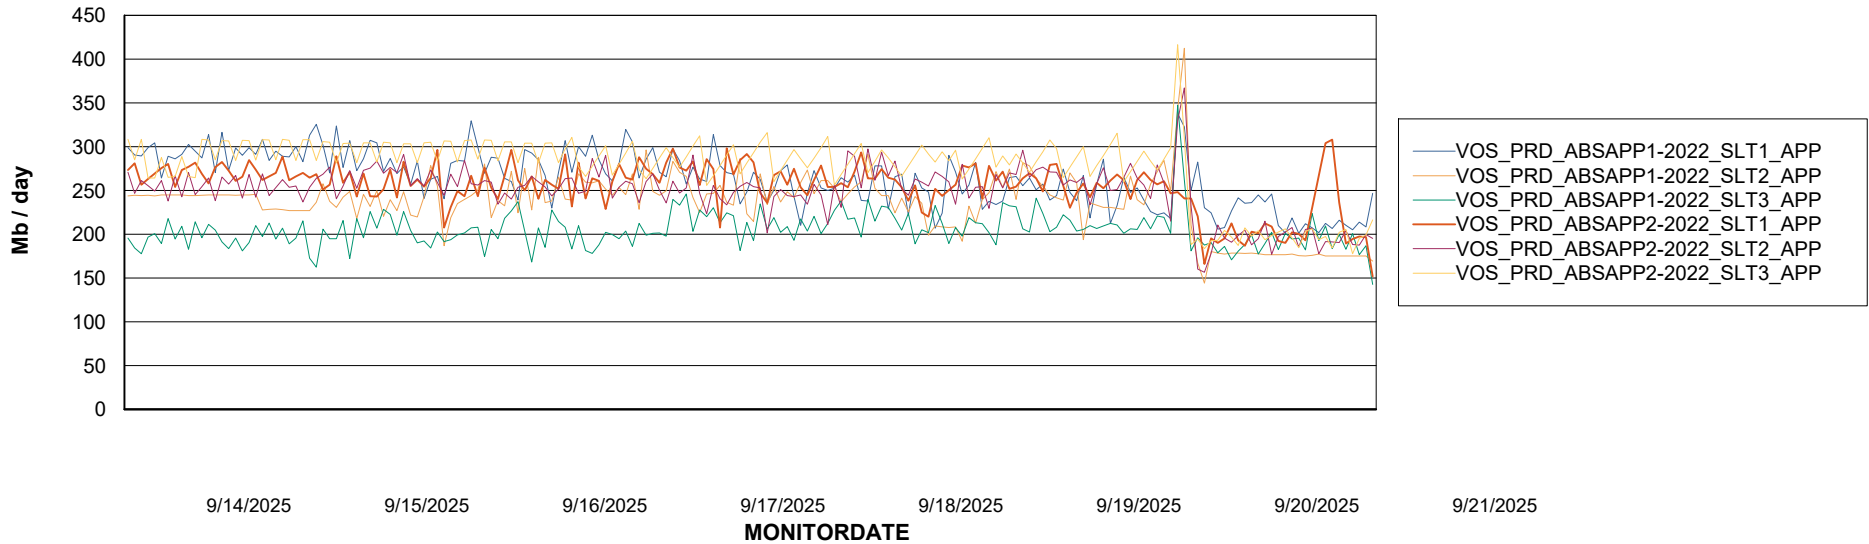

ABSSolute Application Server Services

Avg memory used per ABS Server Service