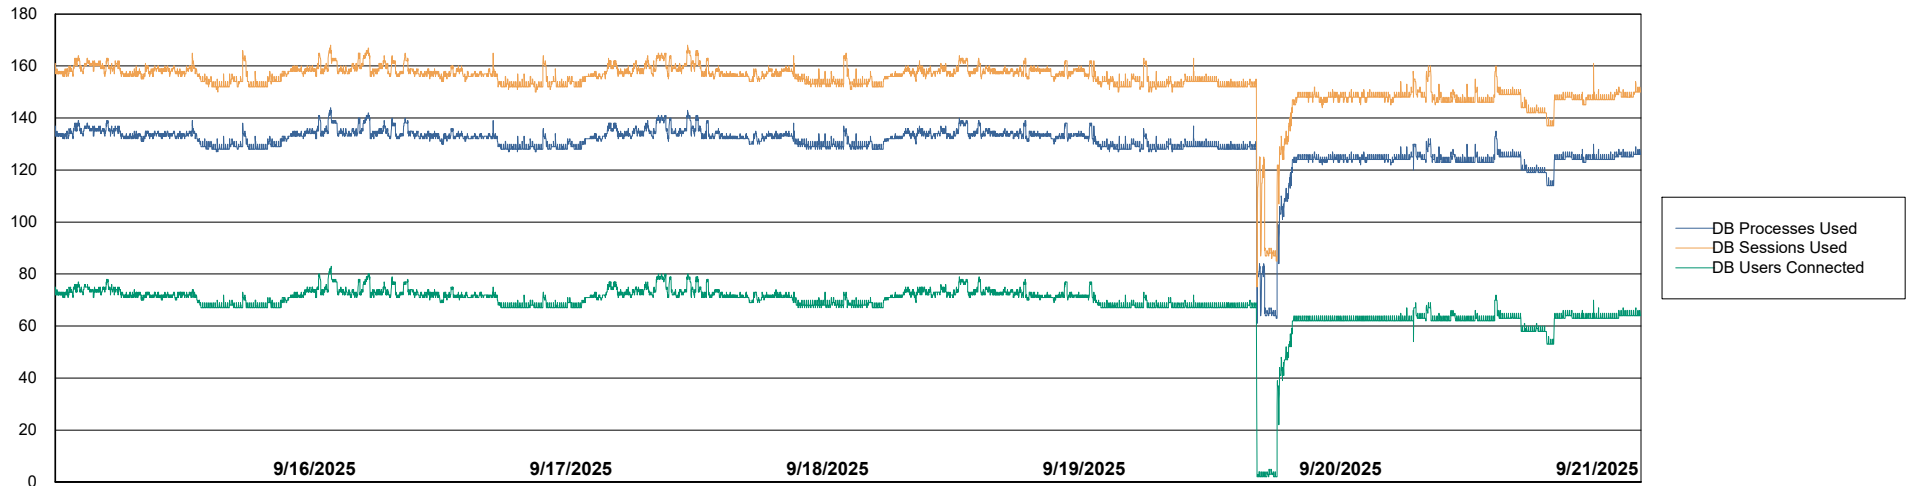

Database Performance VOS_PRD_ABSORA1-2022_ABS1