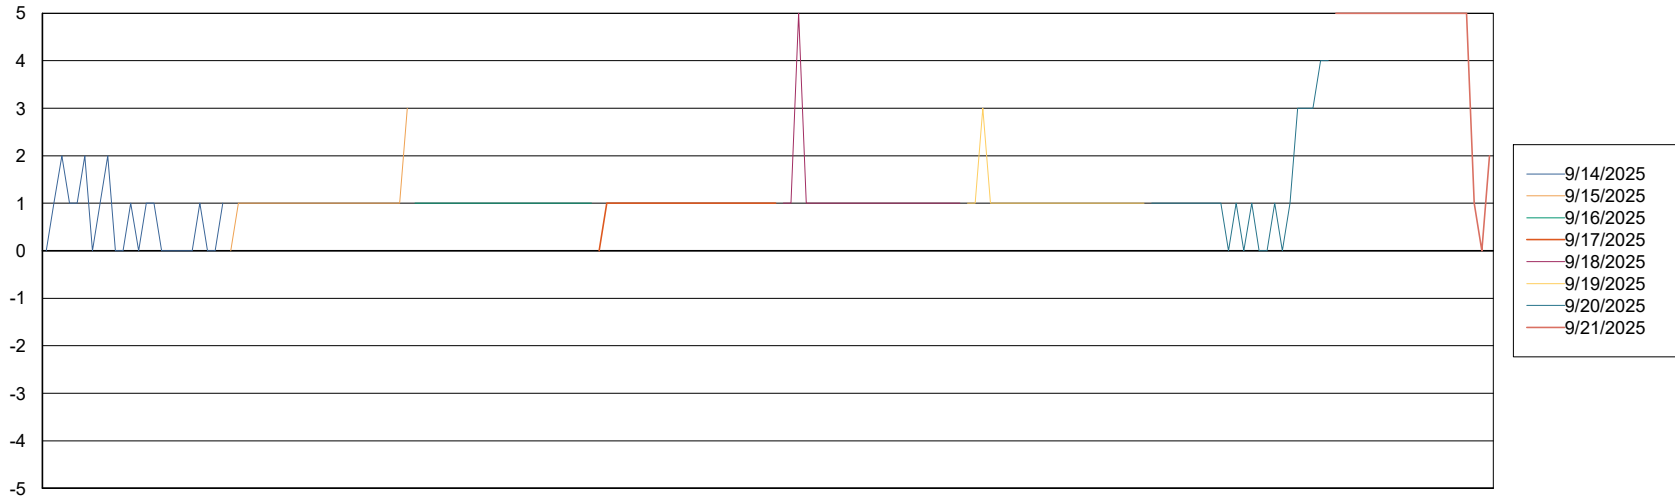

Standby Database Health VOS_Production

Recovery lag for last 7 days