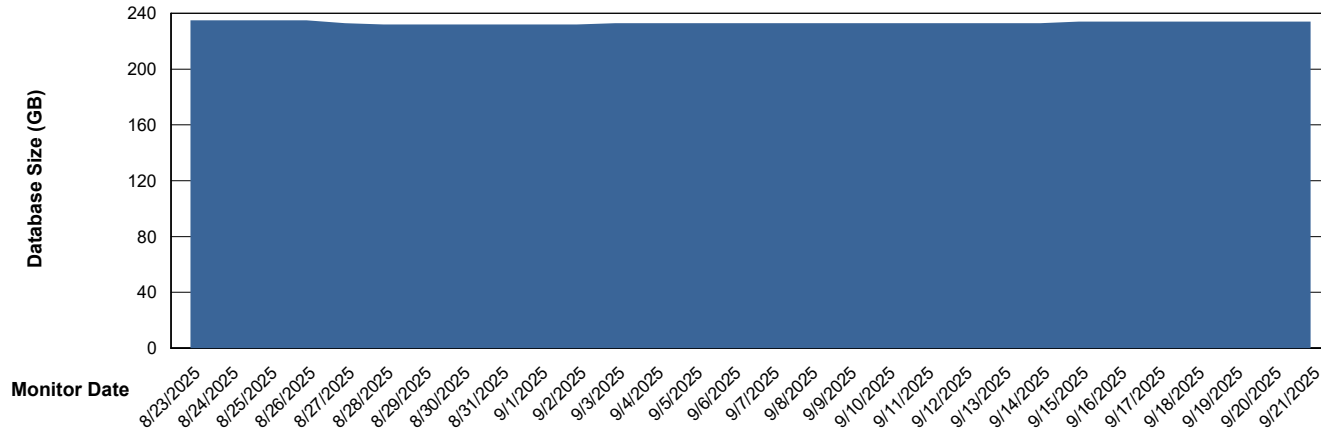

DATABASE SIZE VOS_PRD_ABSBI-2018_ABS1

Database growth over last month