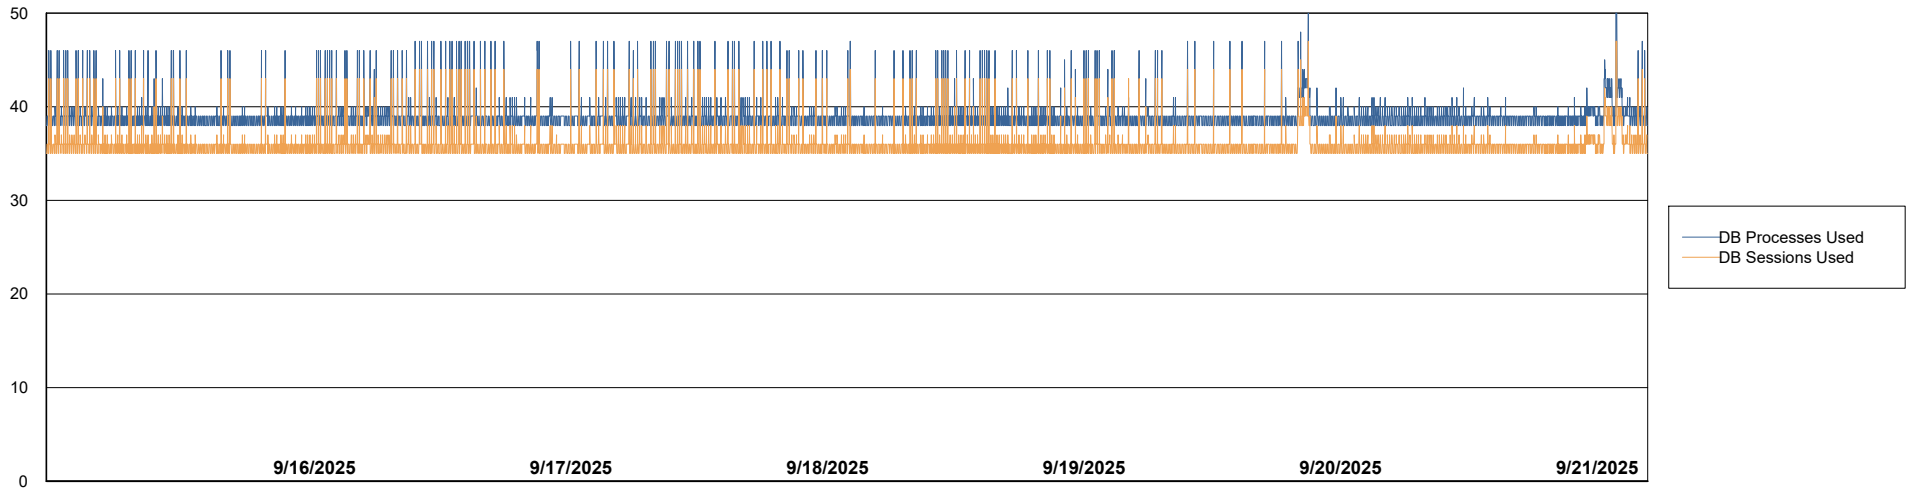

Database Performance VOS_PRD_ABSORA2-2022_HSBABS1

DB Processes Max 1,000