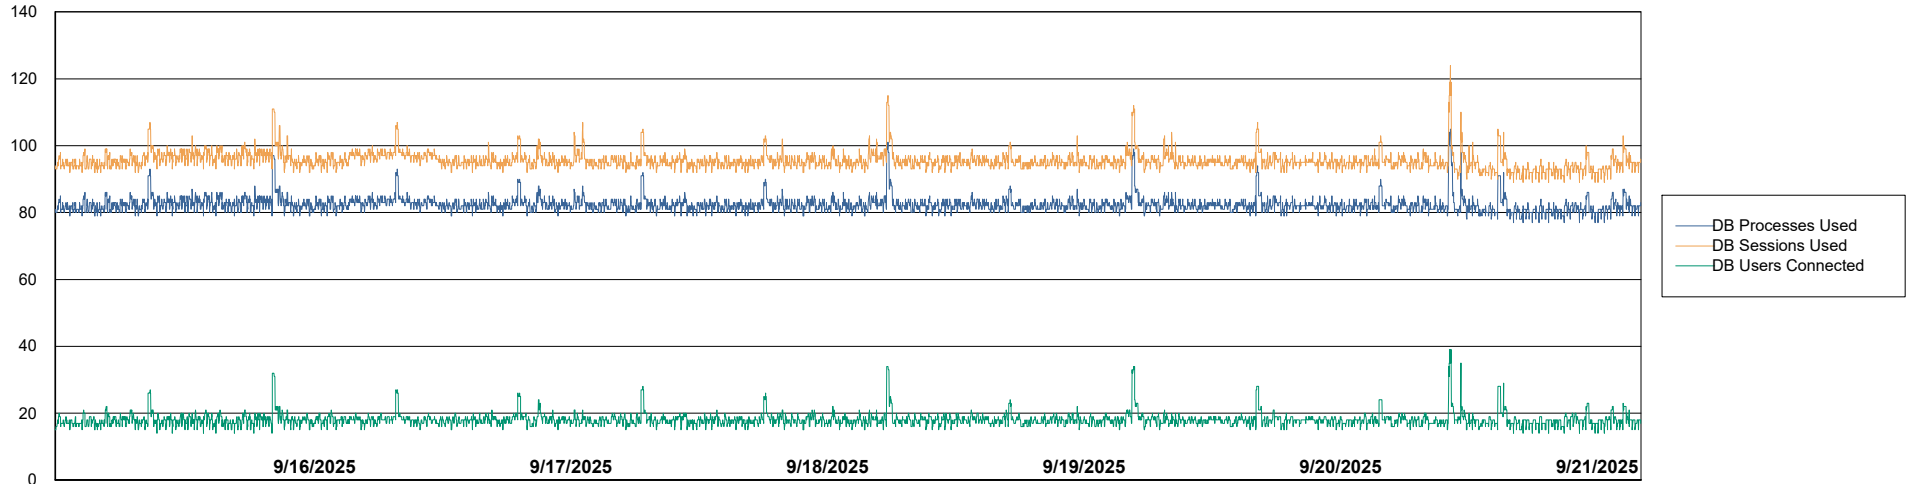

Database Performance VOS_PRD_ABSBI-2025_ABS1