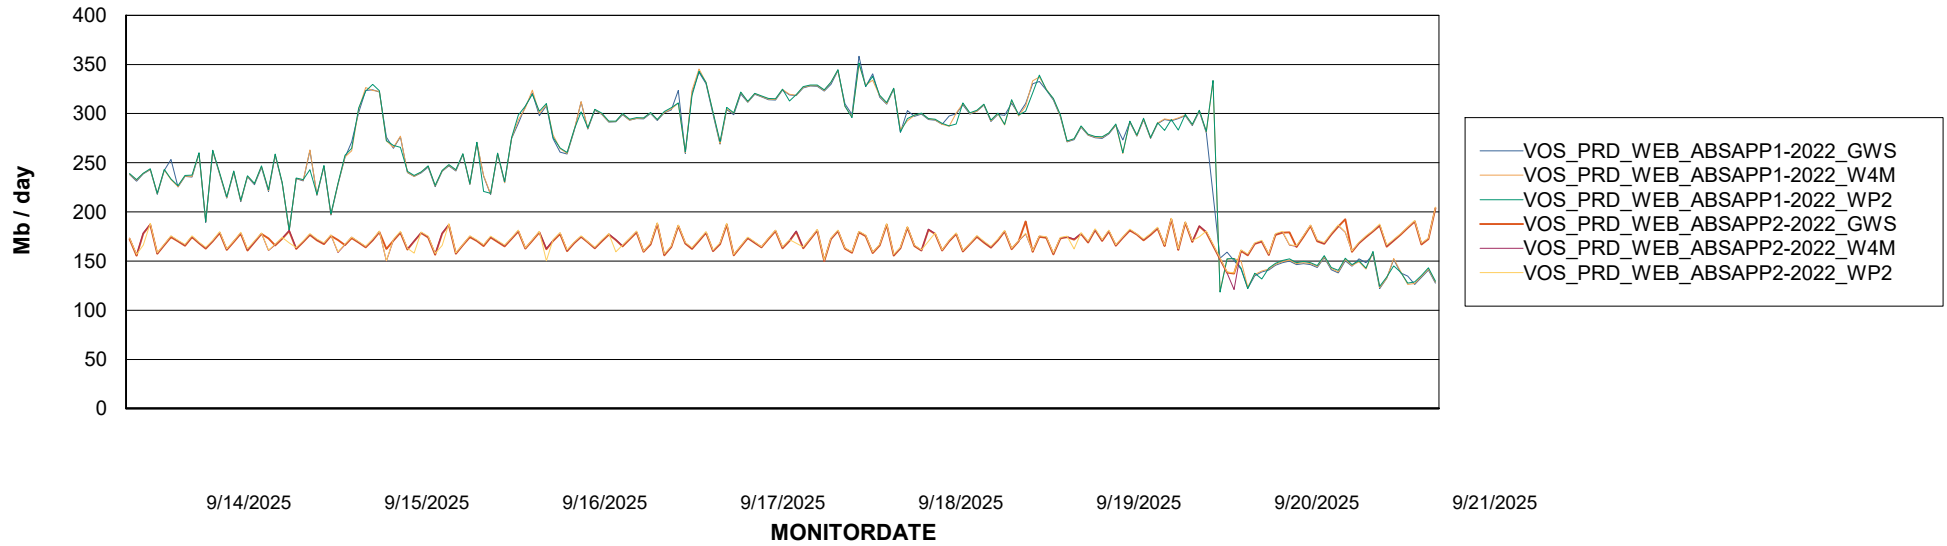

ABSSolute Web Component Services

Avg memory used per ABS Web component