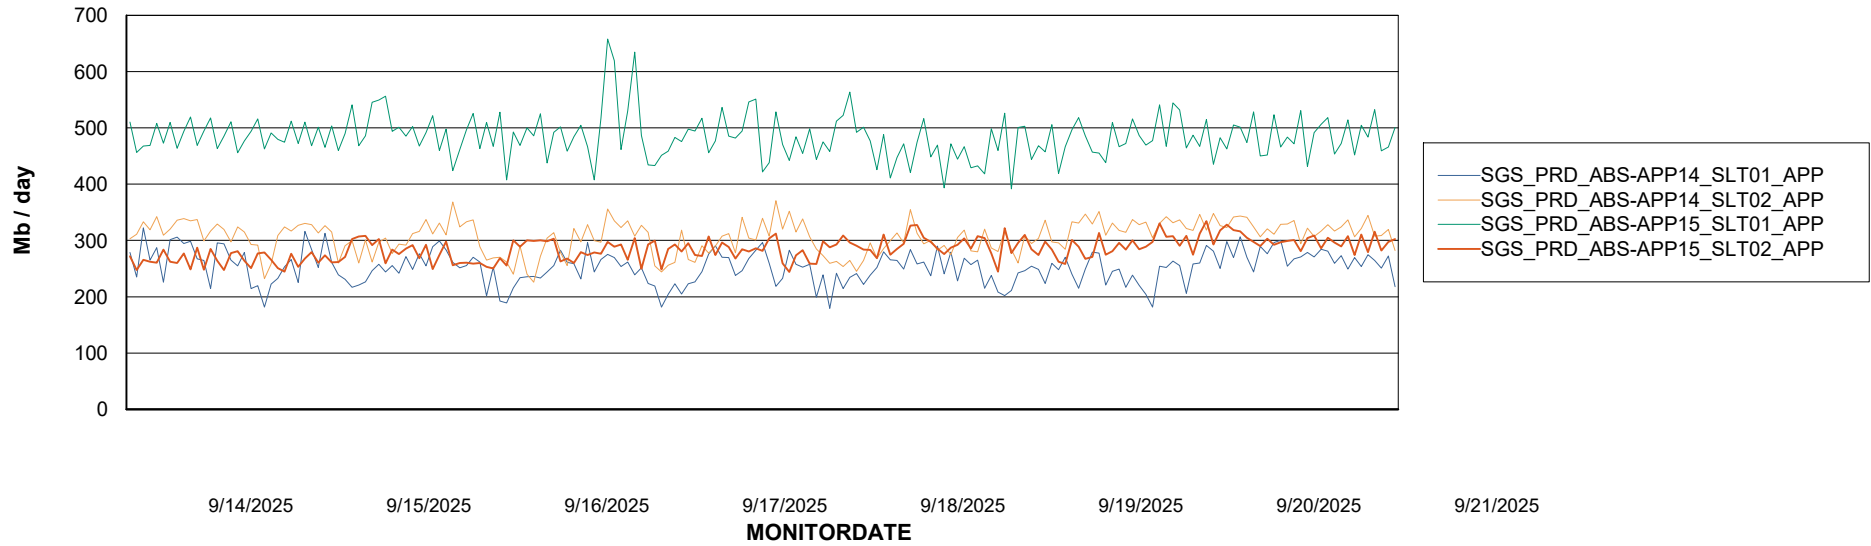

ABSSolute Application Server Services

Avg memory used per ABS Server Service