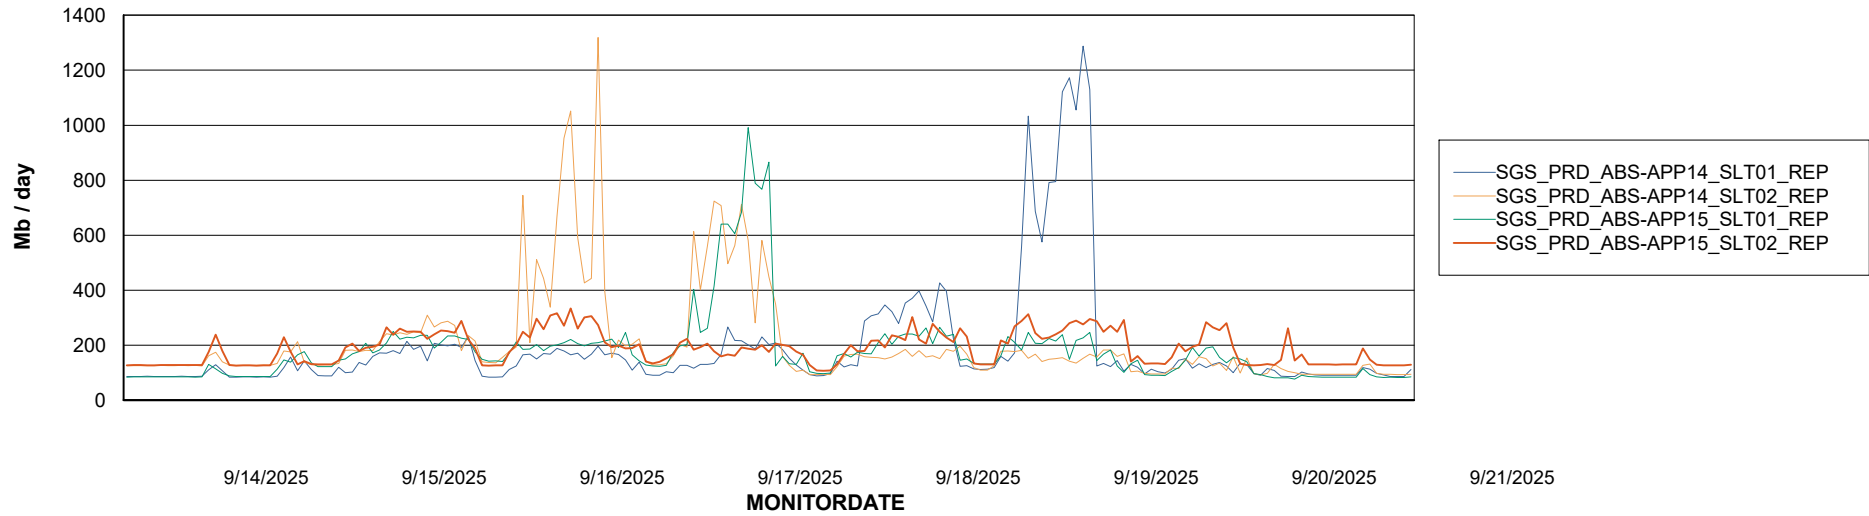

Avg memory used per ABS Server Service

Avg users per day per ABS server

Weekly SLA Customer Report

Customer SGS_Production
Database ID 224

ABSSolute Application ReportServer Services

Avg memory used per ReportServer Service