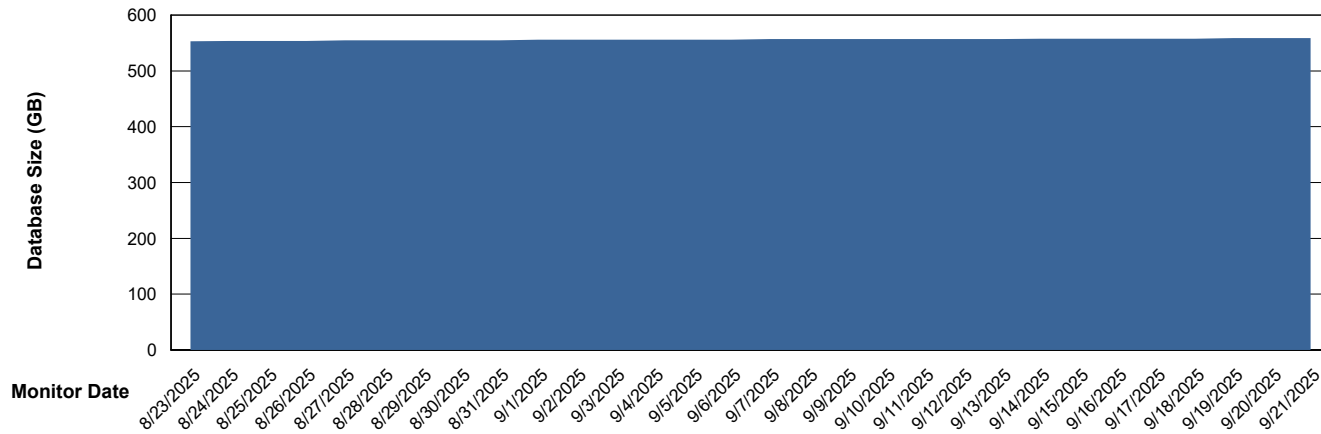

DATABASE SIZE SGS_PRD_ABS-DB16_ABS1

Database growth over last month