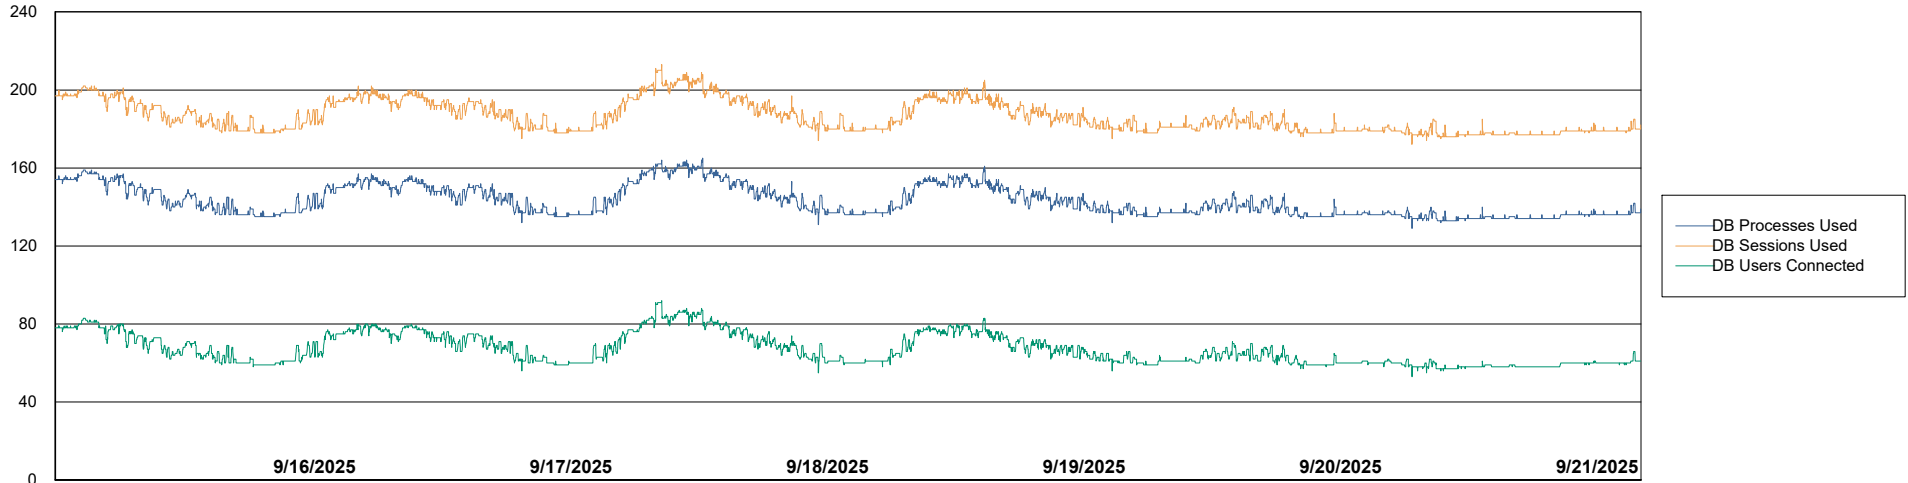

Weekly SLA Customer Report

Customer SGS_Production
Database ID 224

Database Performance SGS_PRD_ABS-BI02_ABS1

Weekly SLA Customer Report

Customer SGS_Production
Database ID 224

Database Performance SGS_PRD_ABS-DB16_ABS1