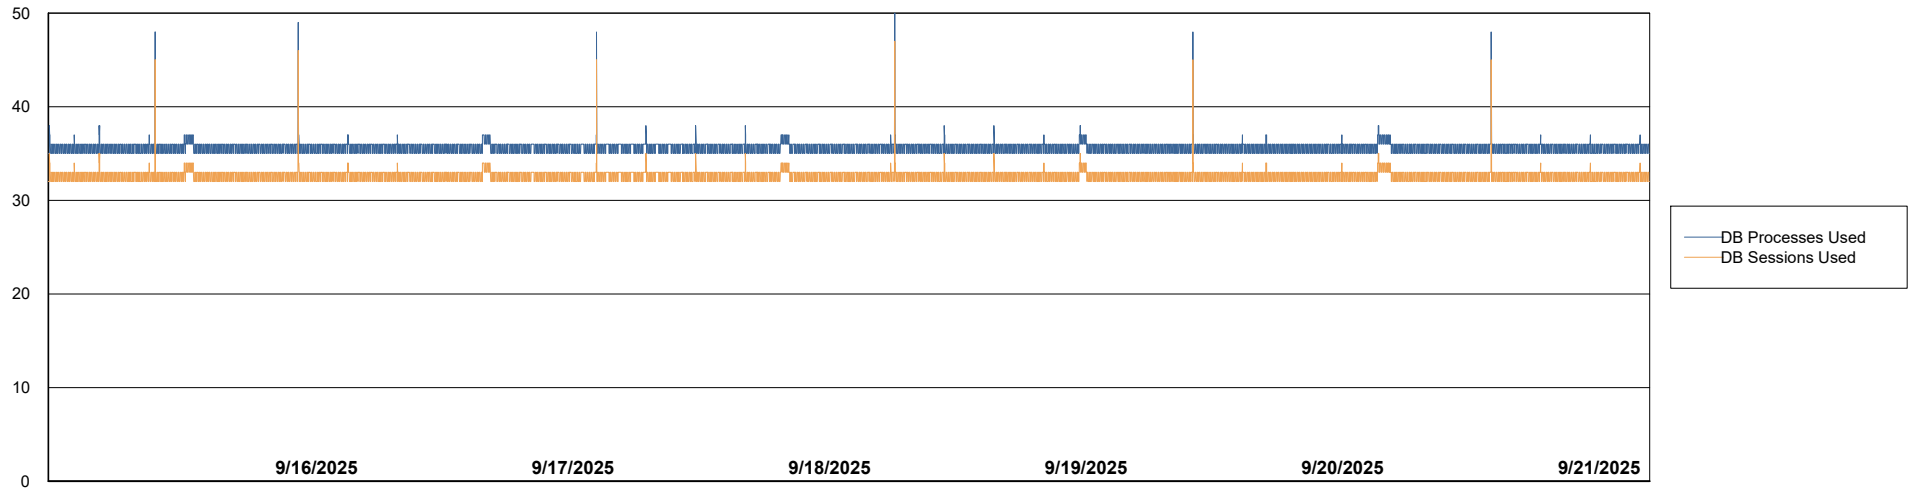

Database Performance SGS_PRD_ABS-DB17_HSBABS1

DB Processes Max 1,000