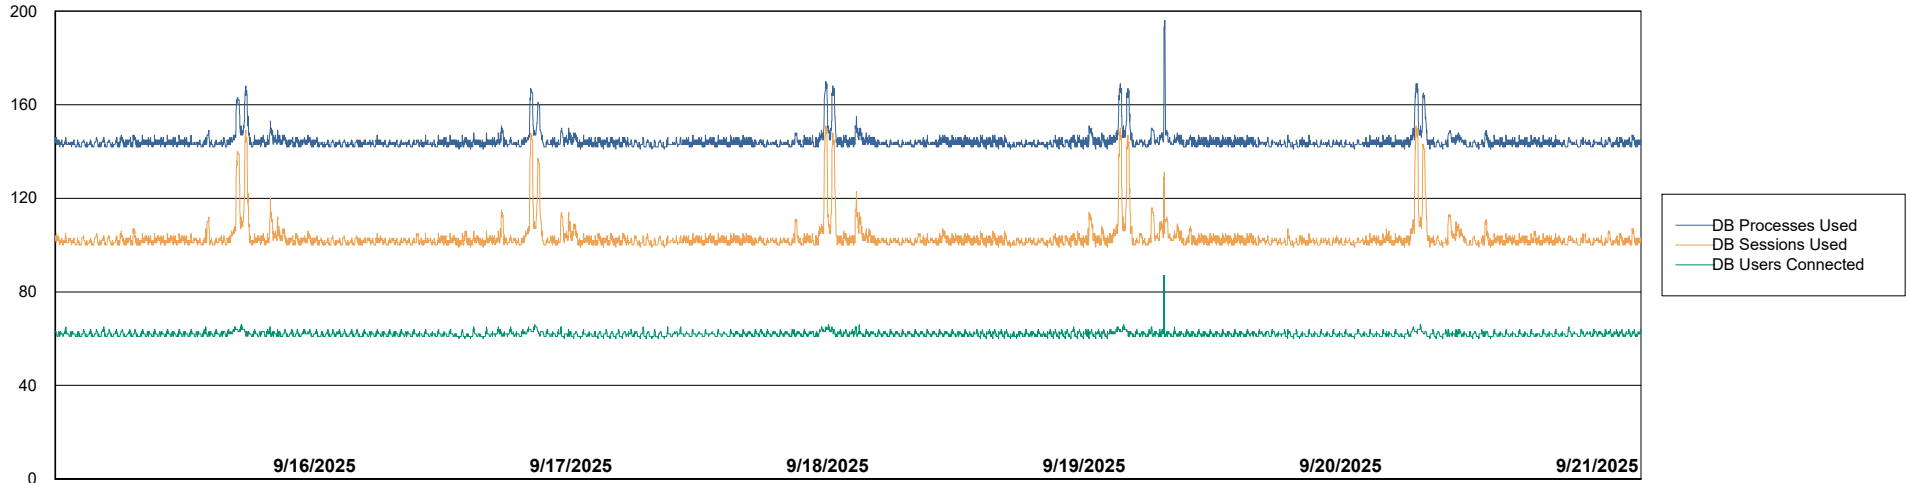

Database Performance SGS_PRD_ABS-BI02_ABS1