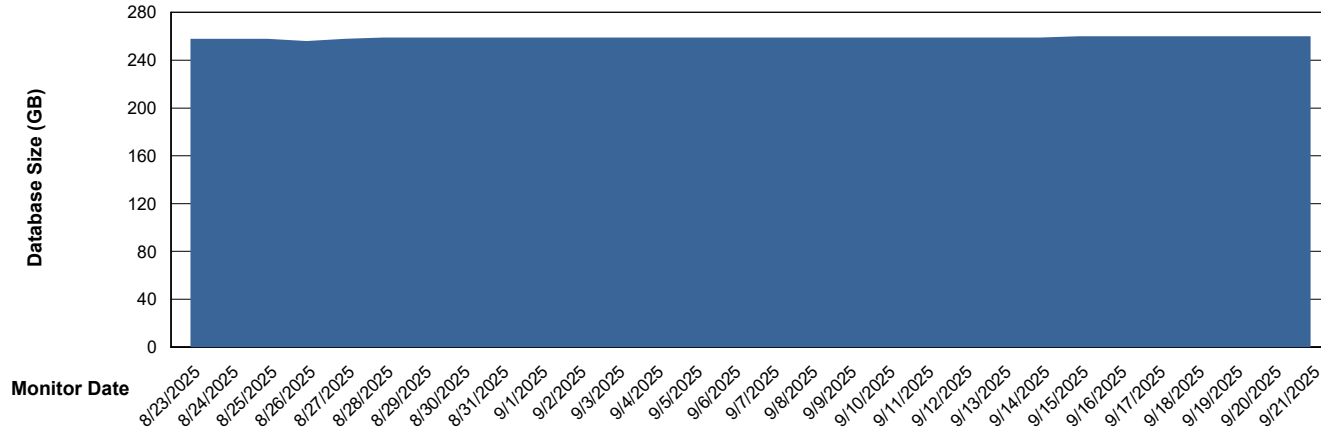

DATABASE SIZE SGS_PRD_ABS-BI02_ABS1

Database growth over last month