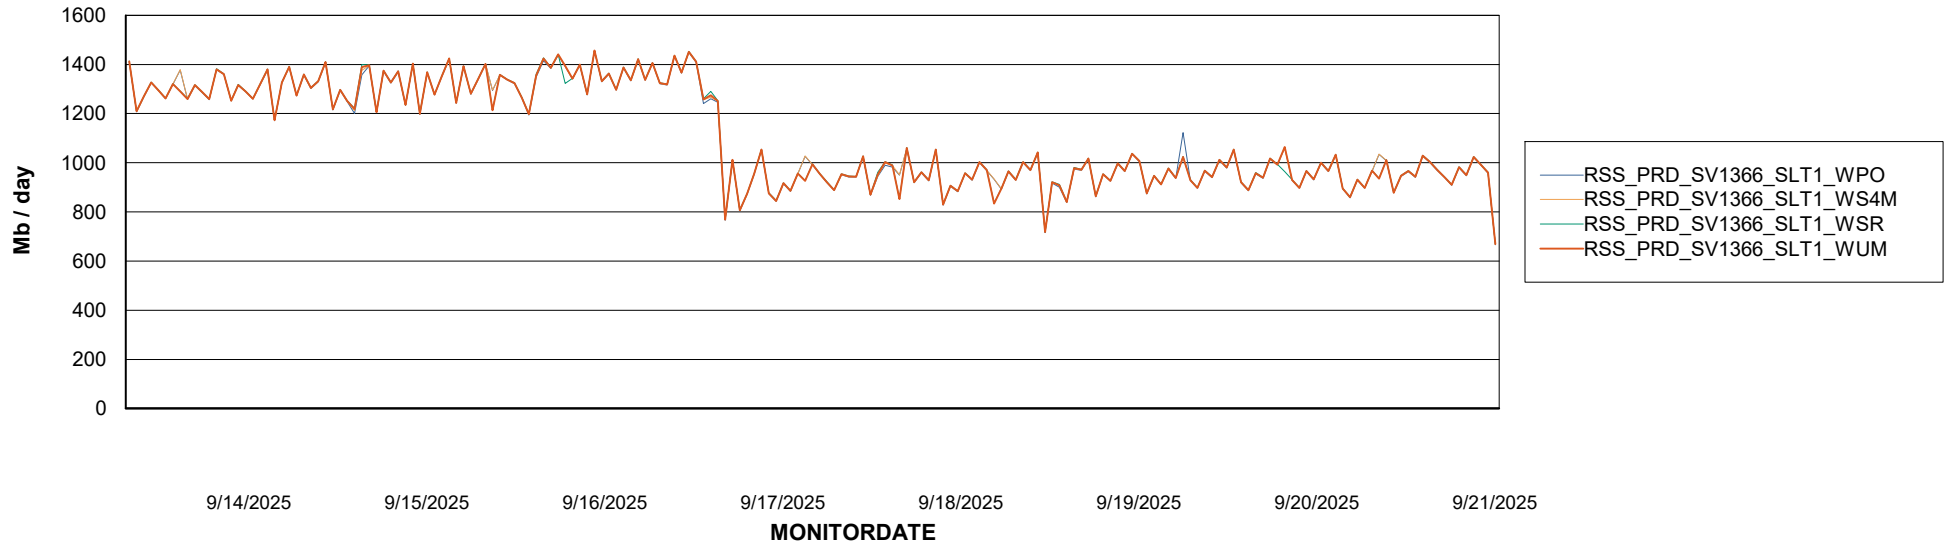

ABSSolute Web Component Services

Avg memory used per ABS Web component