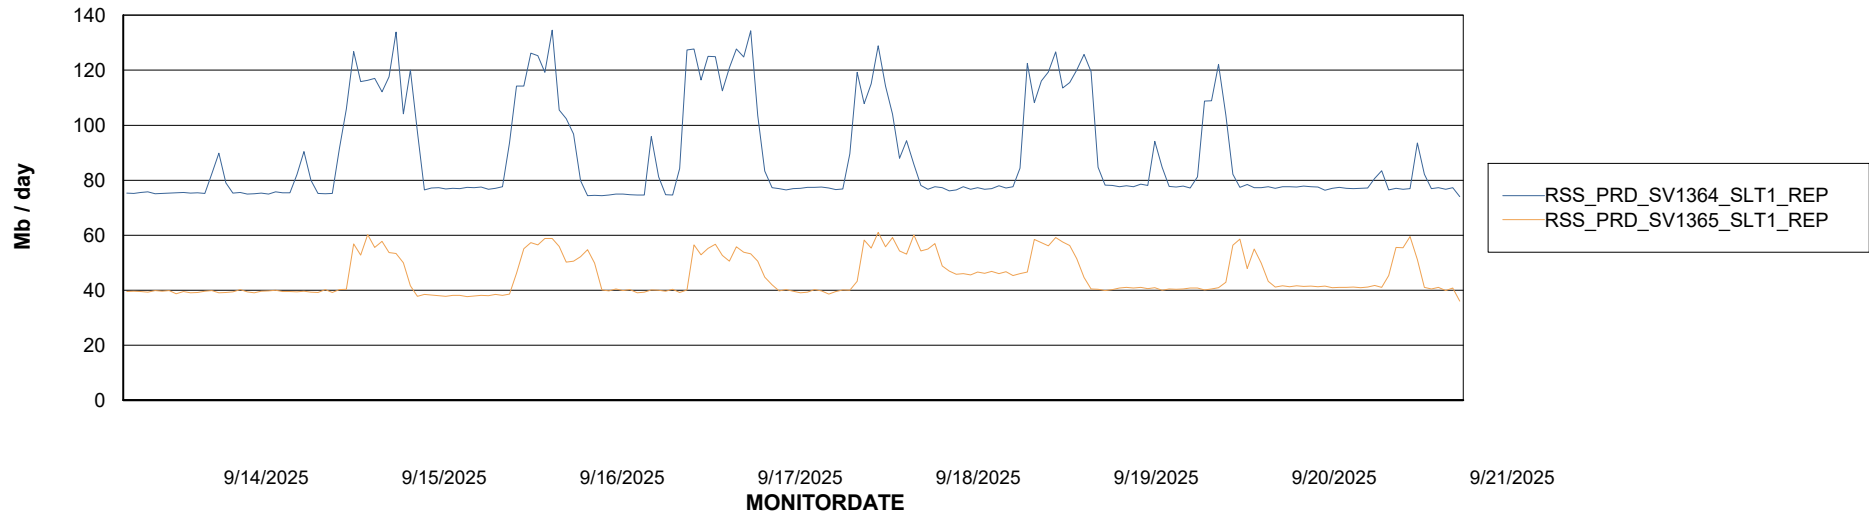

Avg memory used per ABS Server Service

Avg users per day per ABS server

Weekly SLA Customer Report

Customer RSS Production
Database ID 52

ABSSolute Application ReportServer Services

Avg memory used per ReportServer Service