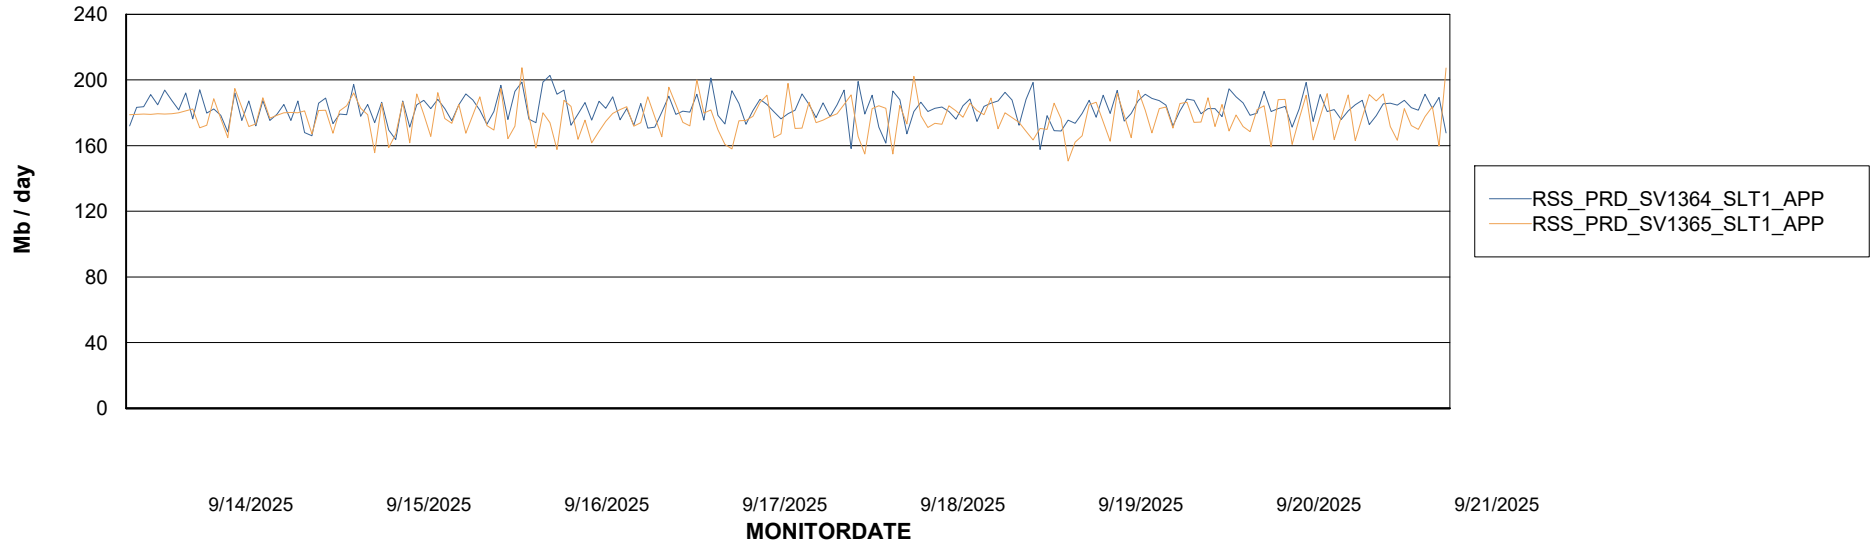

ABSSolute Application Server Services

Avg memory used per ABS Server Service