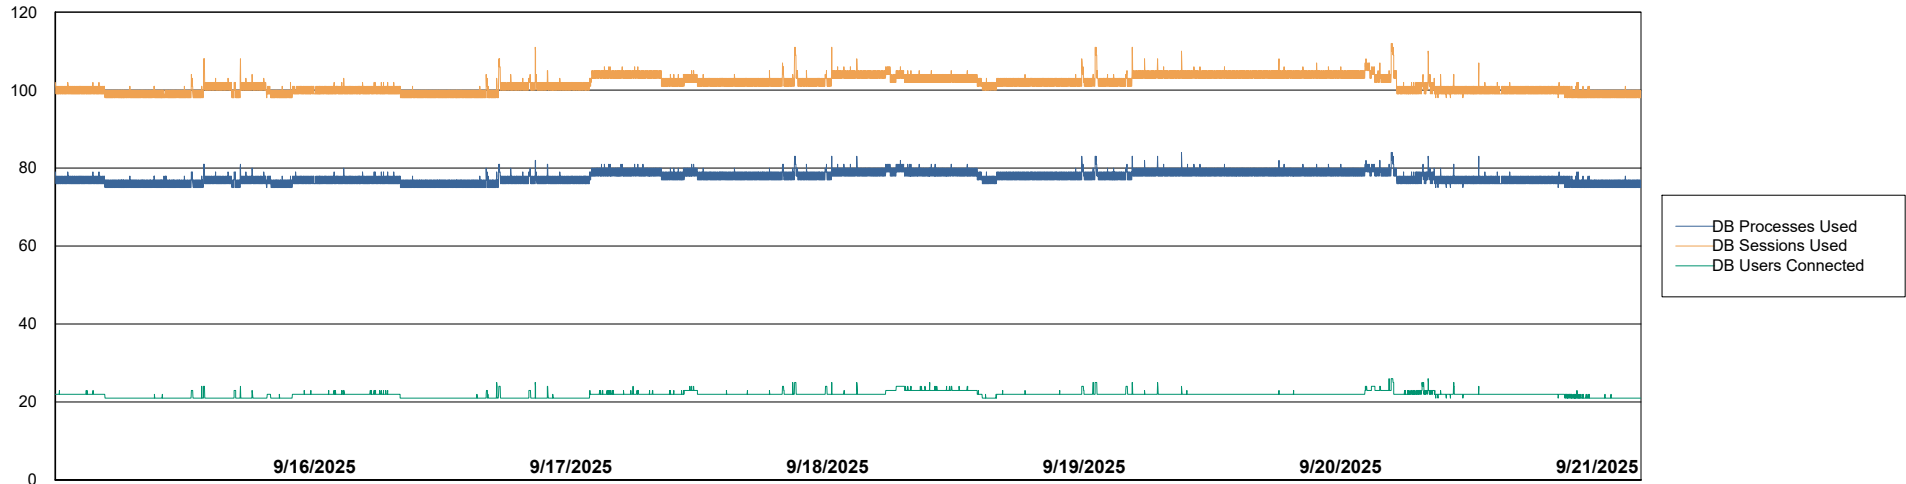

Database Performance RSS_PRD_SV1364_PRD_ABS1