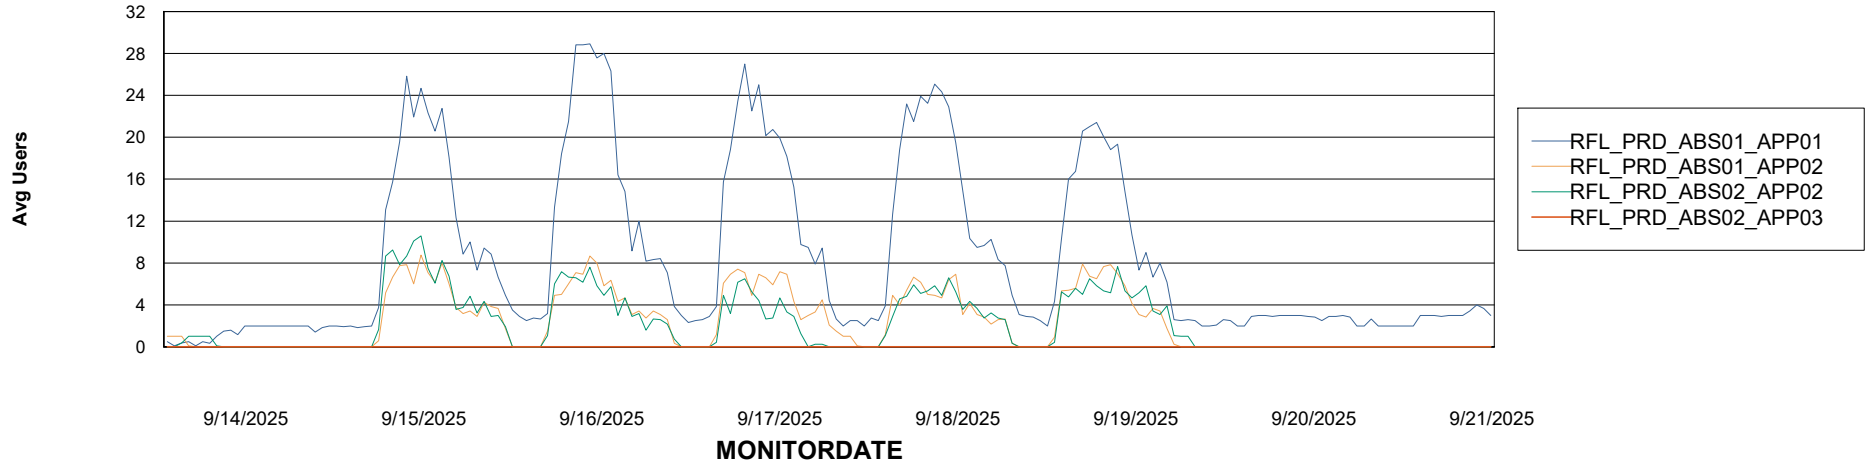

Avg users per day per ABS server