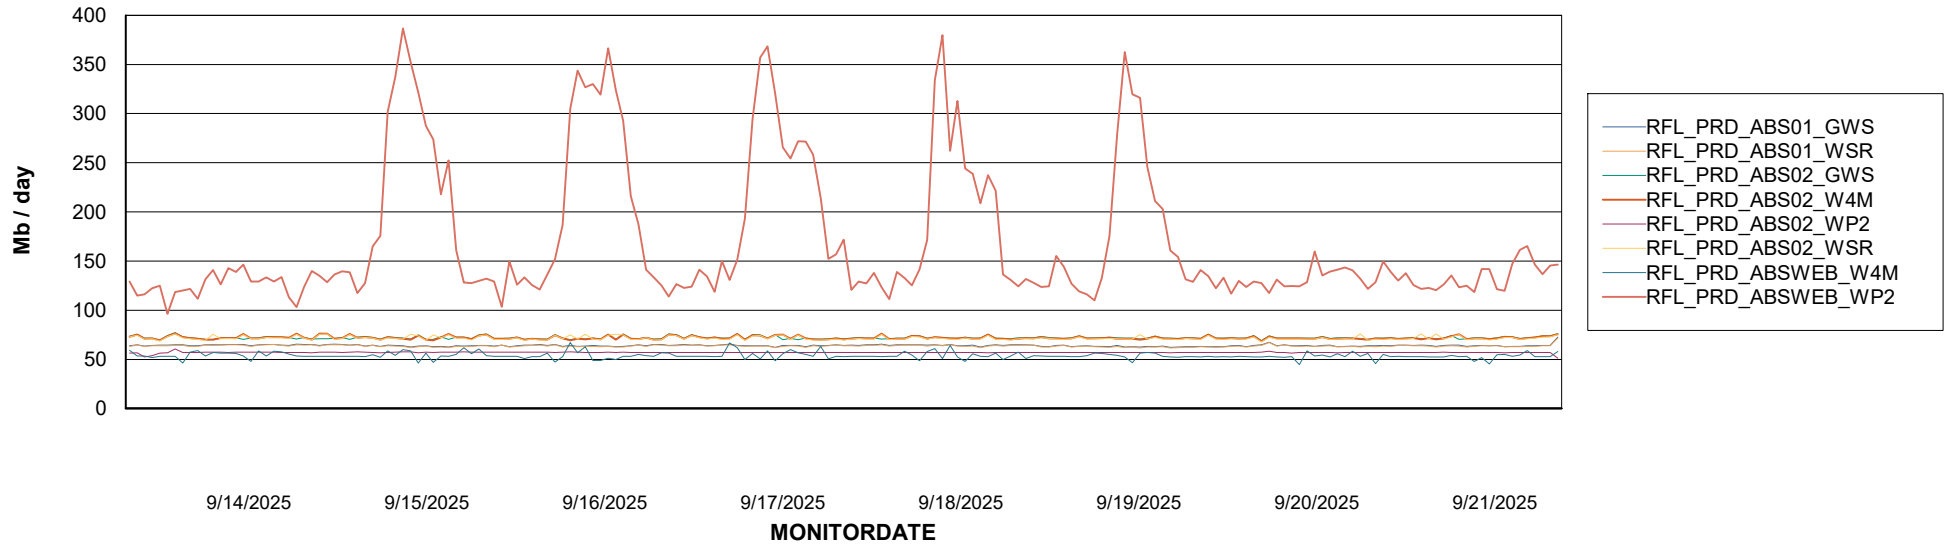

ABSSolute Web Component Services

Avg memory used per ABS Web component