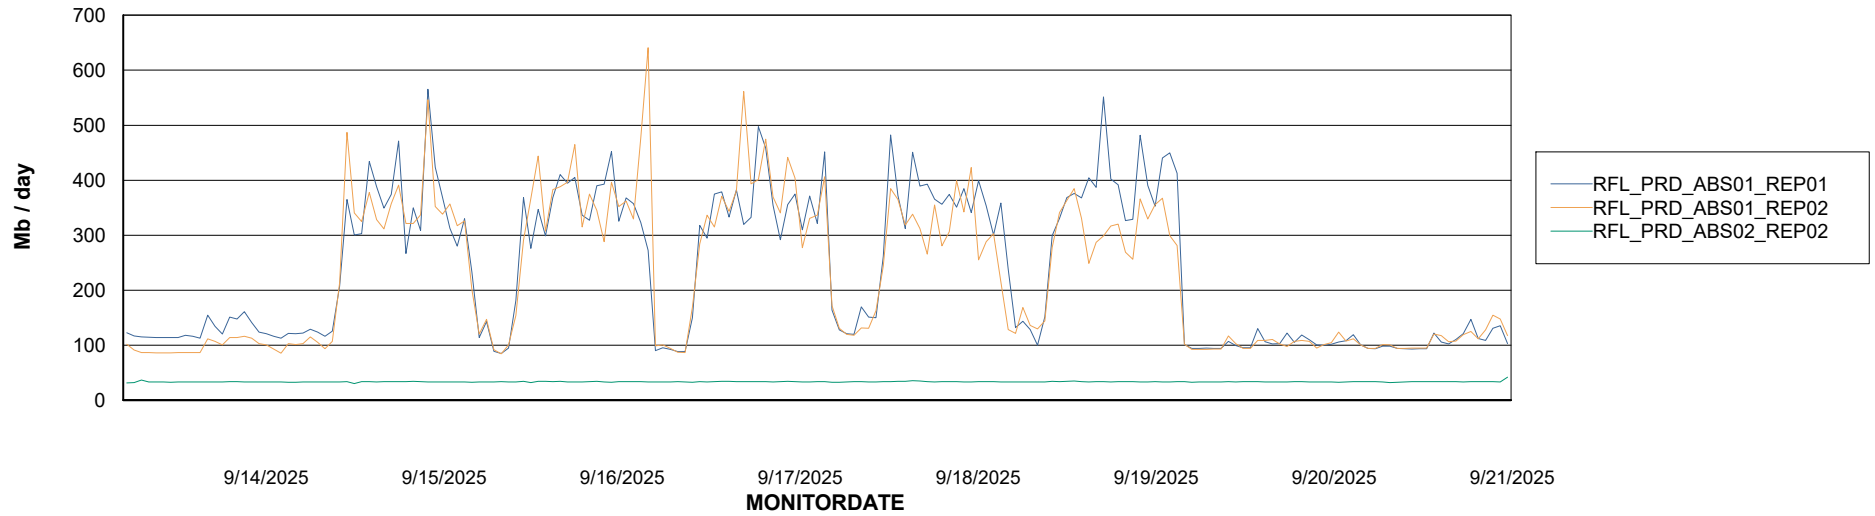

Avg memory used per ABS Server Service

Avg users per day per ABS server

Weekly SLA Customer Report

Customer RFL_Production
Database ID 36

ABSSolute Application ReportServer Services

Avg memory used per ReportServer Service