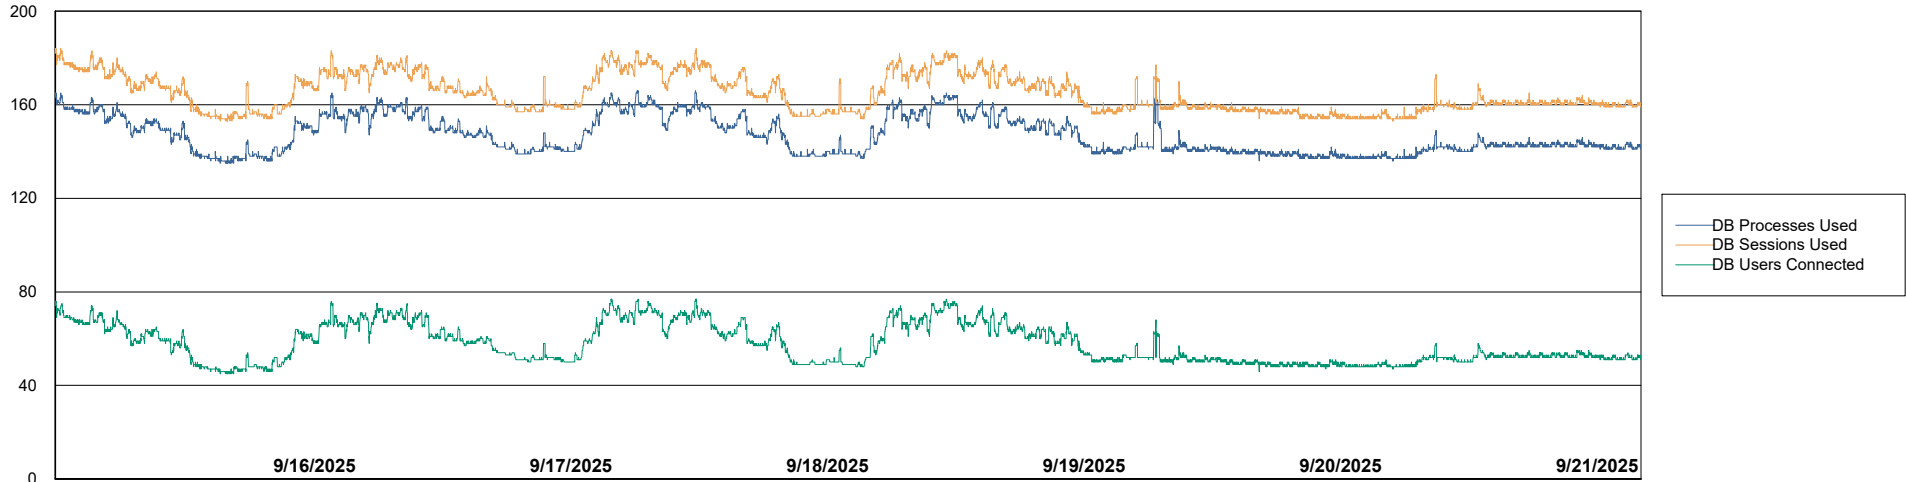

Database Performance RFL_PRD_ABS01_DB