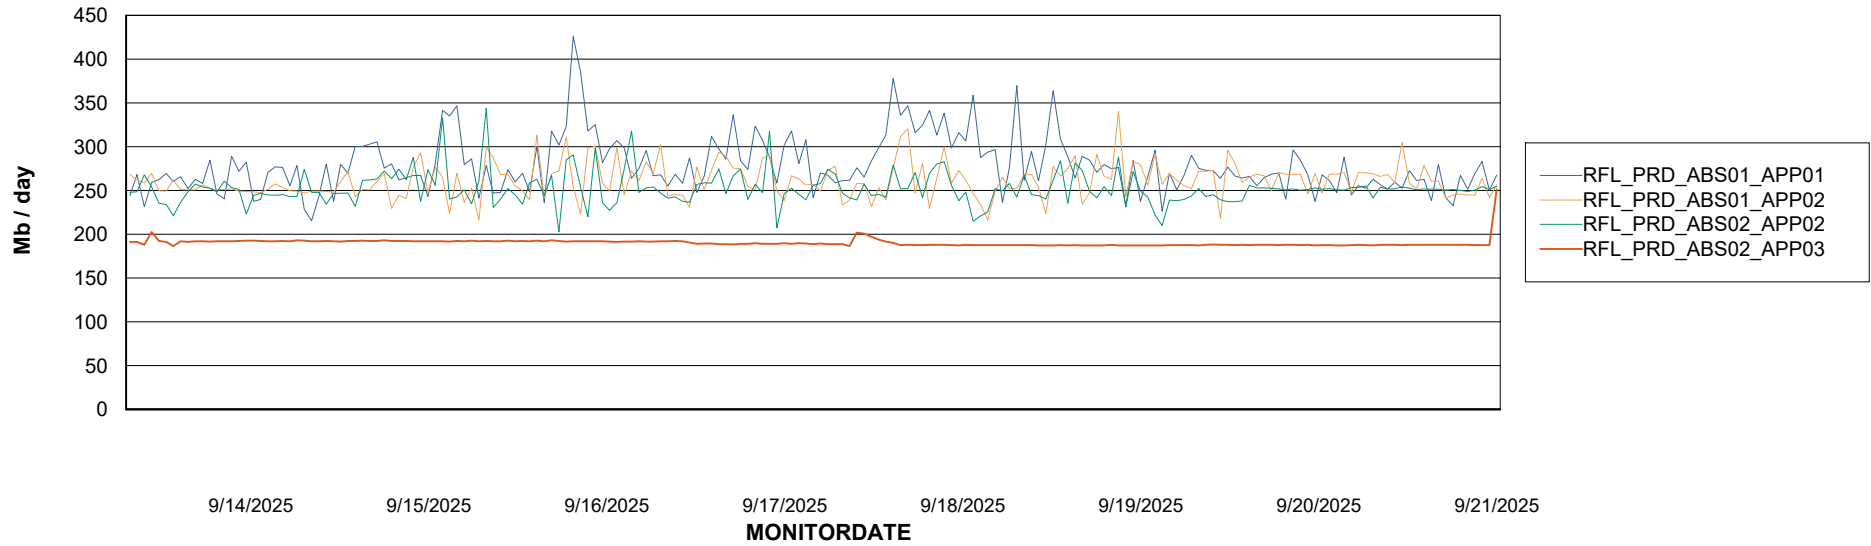

ABSSolute Application Server Services

Avg memory used per ABS Server Service