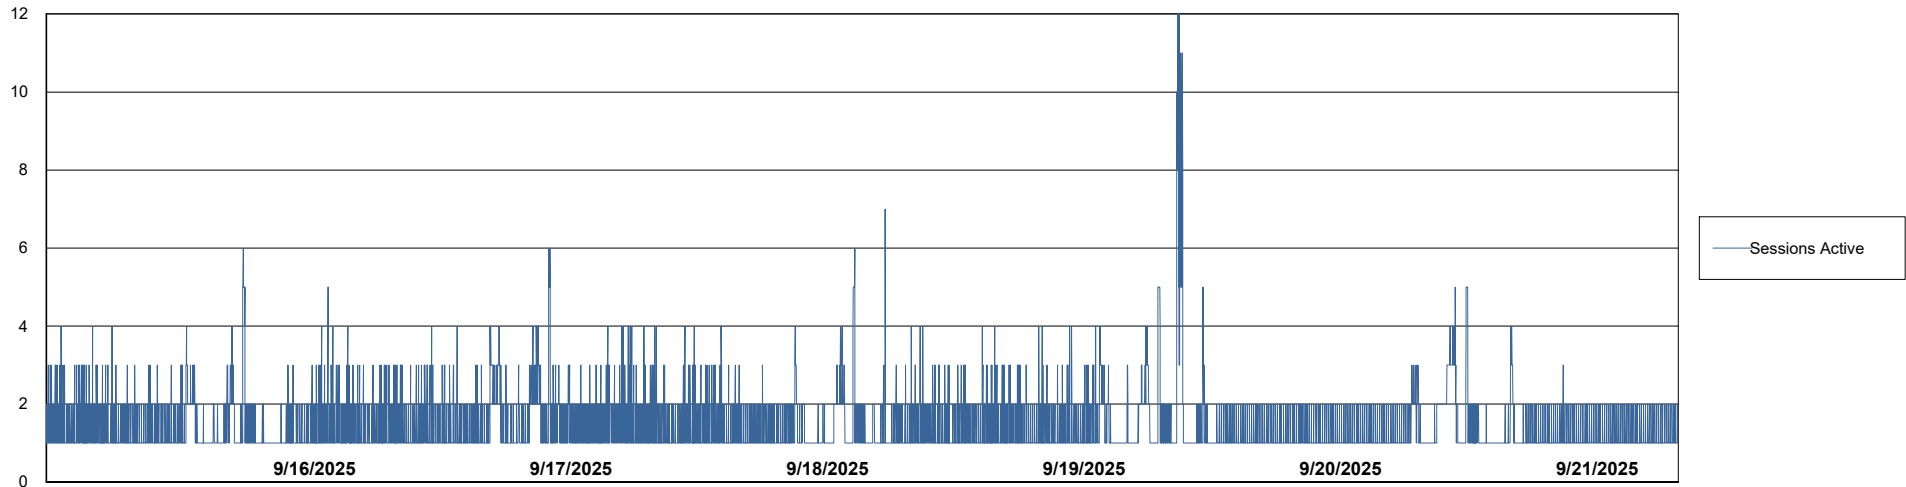

Database Performance RFL_PRD_ABS01_DB