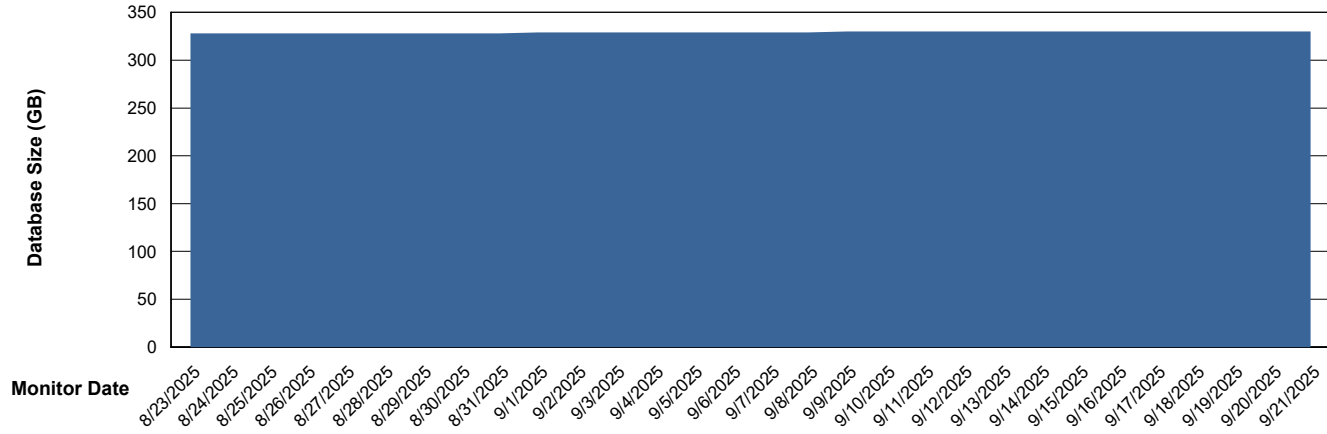

DB Processes Max 1,000

Weekly SLA Customer Report

Customer RFL_Production
 Database ID 36

DATABASE SIZE RFL_PRD_ABS01_DB

Database growth over last month

Database Tablespace RFL_PRD_ABS01_DB

Date	Tablespace Name	Filesize (Gb)	Usedsize (Gb)	Percentage free
9/21/2025	ABSDATA	121	91	24
	INDX	269	223	17
9/20/2025	ABSDATA	121	91	24
	INDX	269	223	17
9/19/2025	ABSDATA	121	91	24
	INDX	269	223	17
9/18/2025	ABSDATA	121	91	24
	INDX	269	223	17
9/17/2025	ABSDATA	121	91	24
	INDX	269	222	17
9/16/2025	ABSDATA	121	91	24
	INDX	269	222	17
9/15/2025	ABSDATA	121	91	24
	INDX	269	222	17

Weekly SLA Customer Report

Customer RFL_Production
Database ID 36

Standby Database Health RFL_Production

Recovery lag for last 7 days

Weekly SLA Customer Report

Customer RFL_Production
Database ID 36

ABSSolute Application Server Services