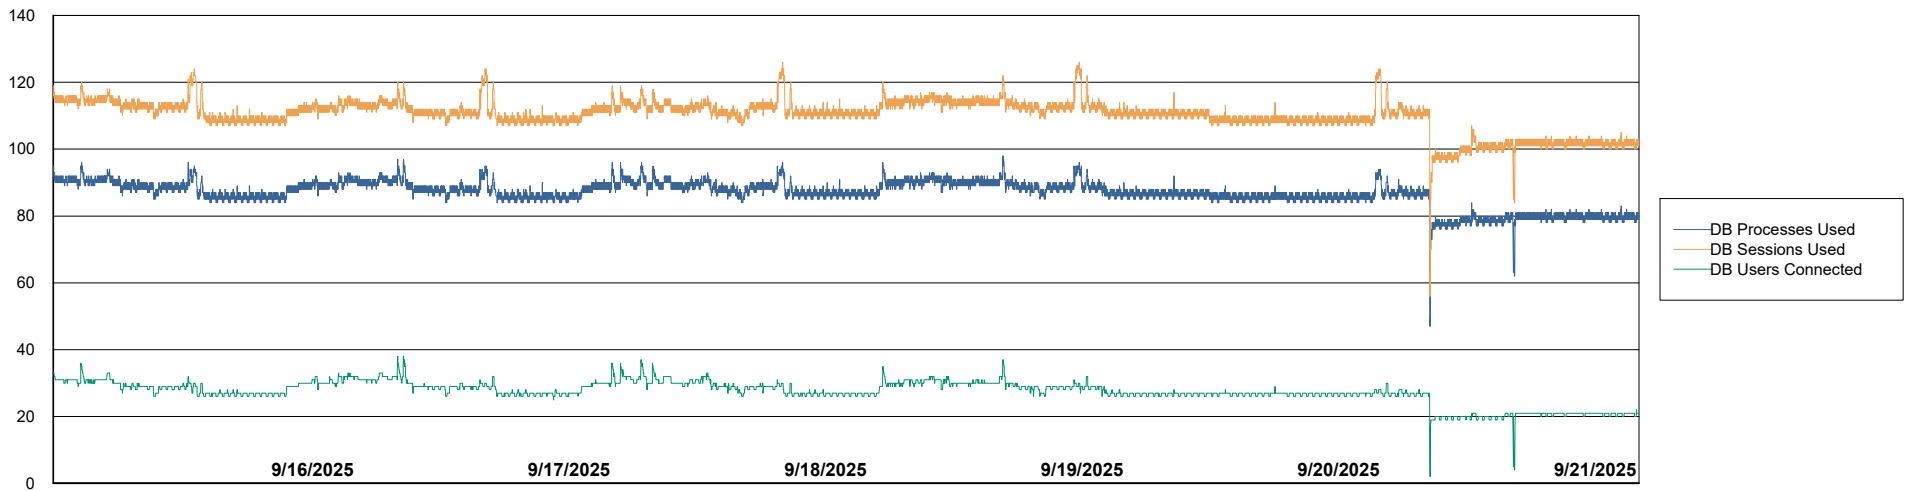

Database Performance RAS_PRD_NEDLIN-ST-APP01_ABS1