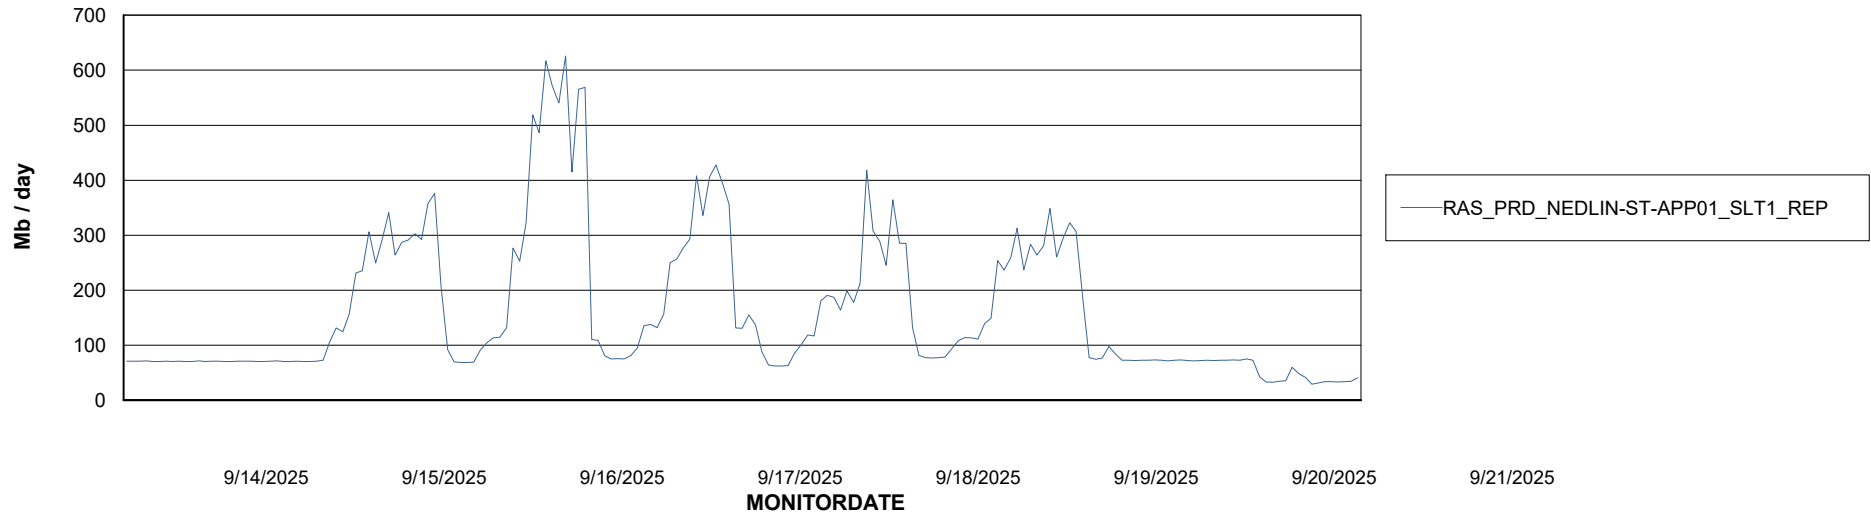

ABSSolute Application ReportServer Services

Avg memory used per ReportServer Service