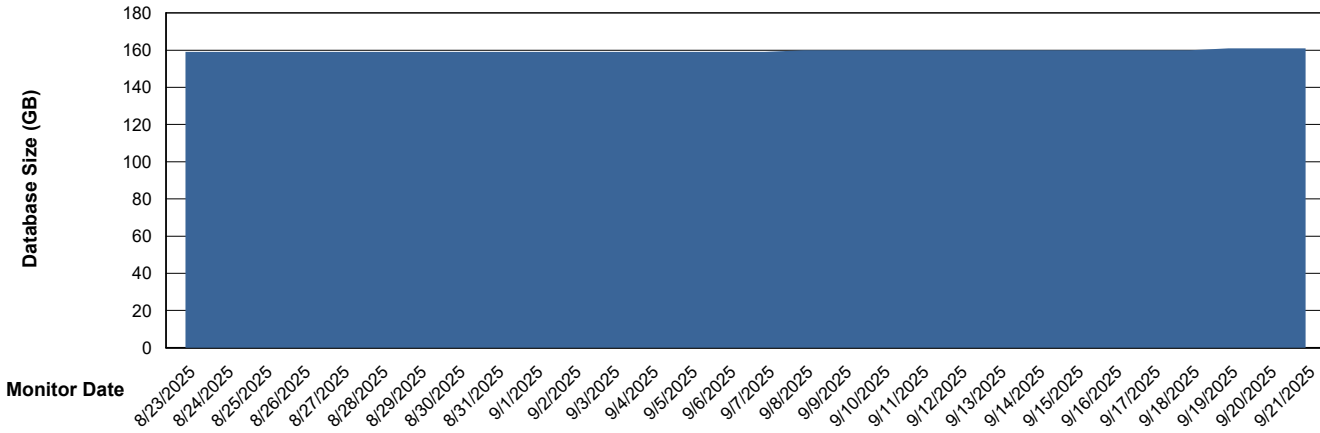

Database growth over last month

Database Tablespace RAS_PRD_NEDLIN-ST-APP01_ABS1

Date	Tablespace Name	Filesize (Gb)	Usedsize (Gb)	Percentage free
9/21/2025	ABSDATA	60	41	32
	INDX	128	104	19
9/20/2025	ABSDATA	60	41	32
	INDX	128	104	19
9/19/2025	ABSDATA	60	41	32
	INDX	128	104	19
9/18/2025	ABSDATA	60	41	32
	INDX	128	104	19
9/17/2025	ABSDATA	60	41	32
	INDX	128	104	19
9/16/2025	ABSDATA	60	41	32
	INDX	128	104	19
9/15/2025	ABSDATA	60	41	32
	INDX	128	104	19