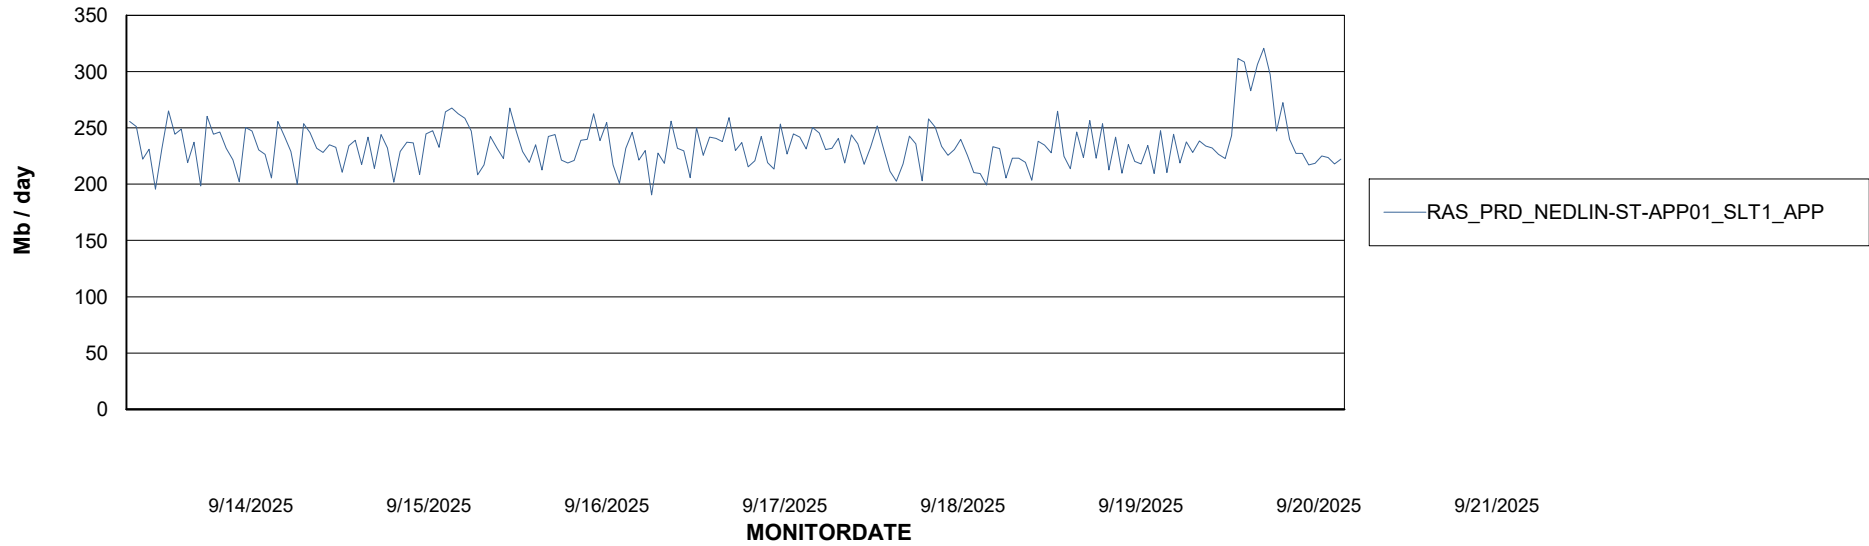

ABSSolute Application Server Services

Avg memory used per ABS Server Service