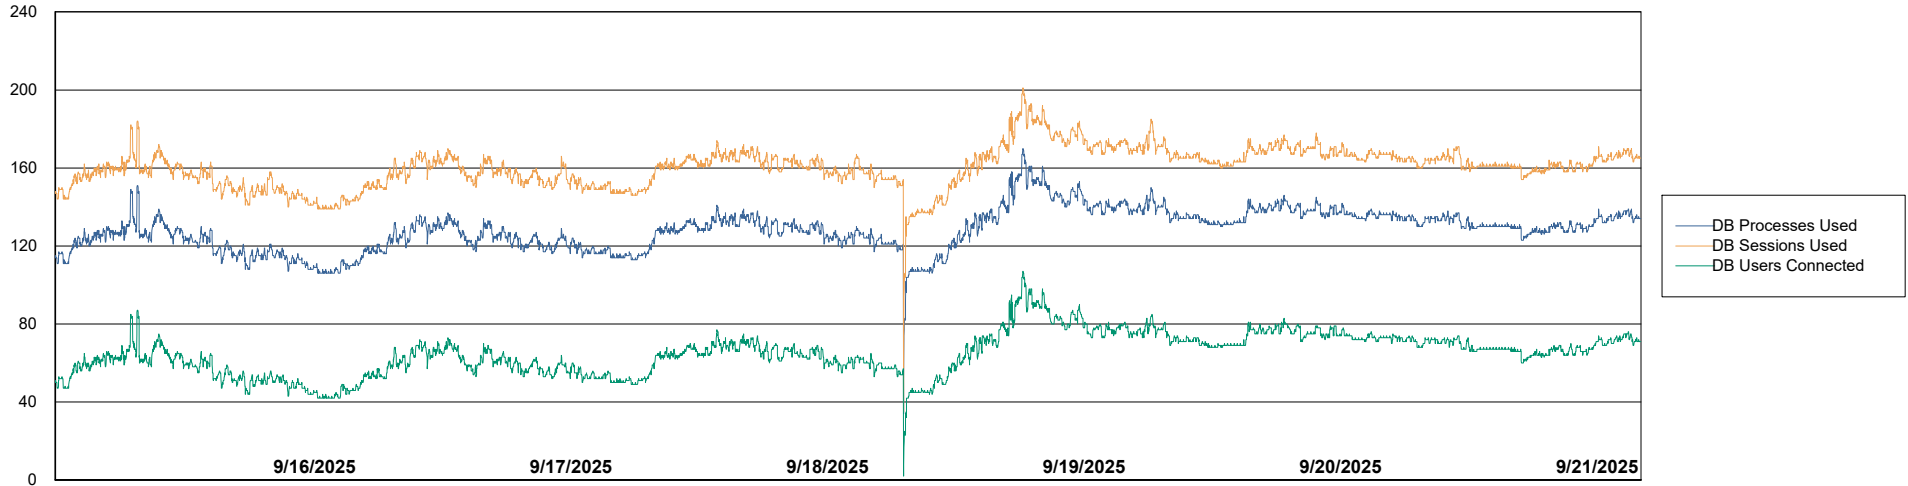

Weekly SLA Customer Report

Customer NOA_Production (24/7)
Database ID 116

Database Performance NOA_PRD_NHSBI_ABS1

Weekly SLA Customer Report

Customer NOA_Production (24/7)
Database ID 116

Database Performance NOA_PRD_NovoABS01_ABS1