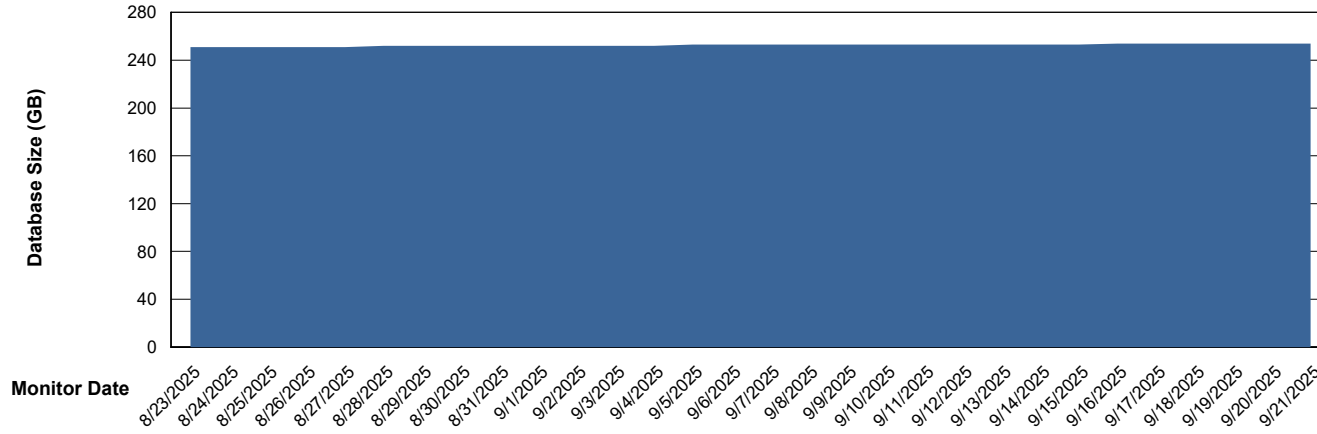

Weekly SLA Customer Report

Customer NOA_Production (24/7)
Database ID 116

Database Performance NOA_PRD_NovoABS03_HSBABS1

DB Processes Max 300

Weekly SLA Customer Report

Customer NOA_Production (24/7)
Database ID 116

DATABASE SIZE NOA_PRD_NHSBI_ABS1

Database growth over last month

DATABASE SIZE NOA_PRD_NovoABS01_ABS1

Database growth over last month

Weekly SLA Customer Report

Customer NOA_Production (24/7)
 Database ID 116