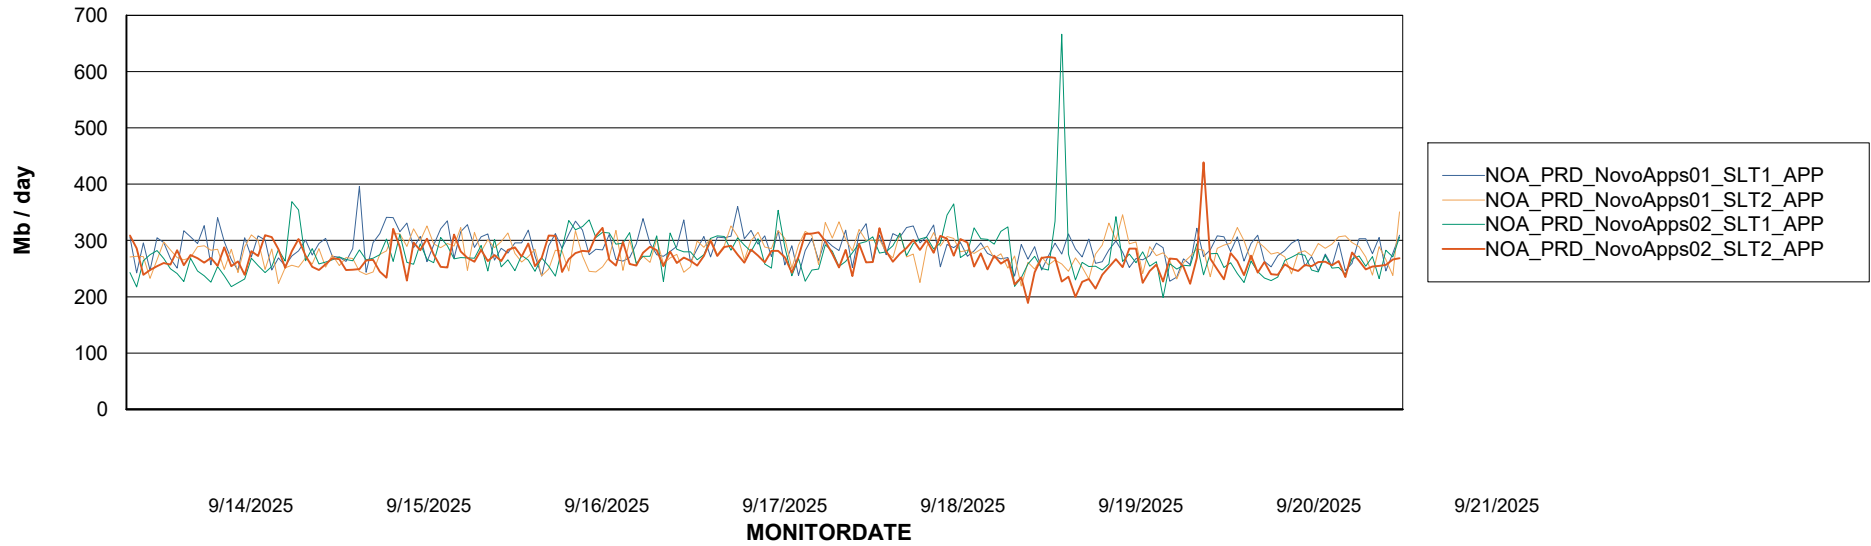

ABSSolute Application Server Services

Avg memory used per ABS Server Service