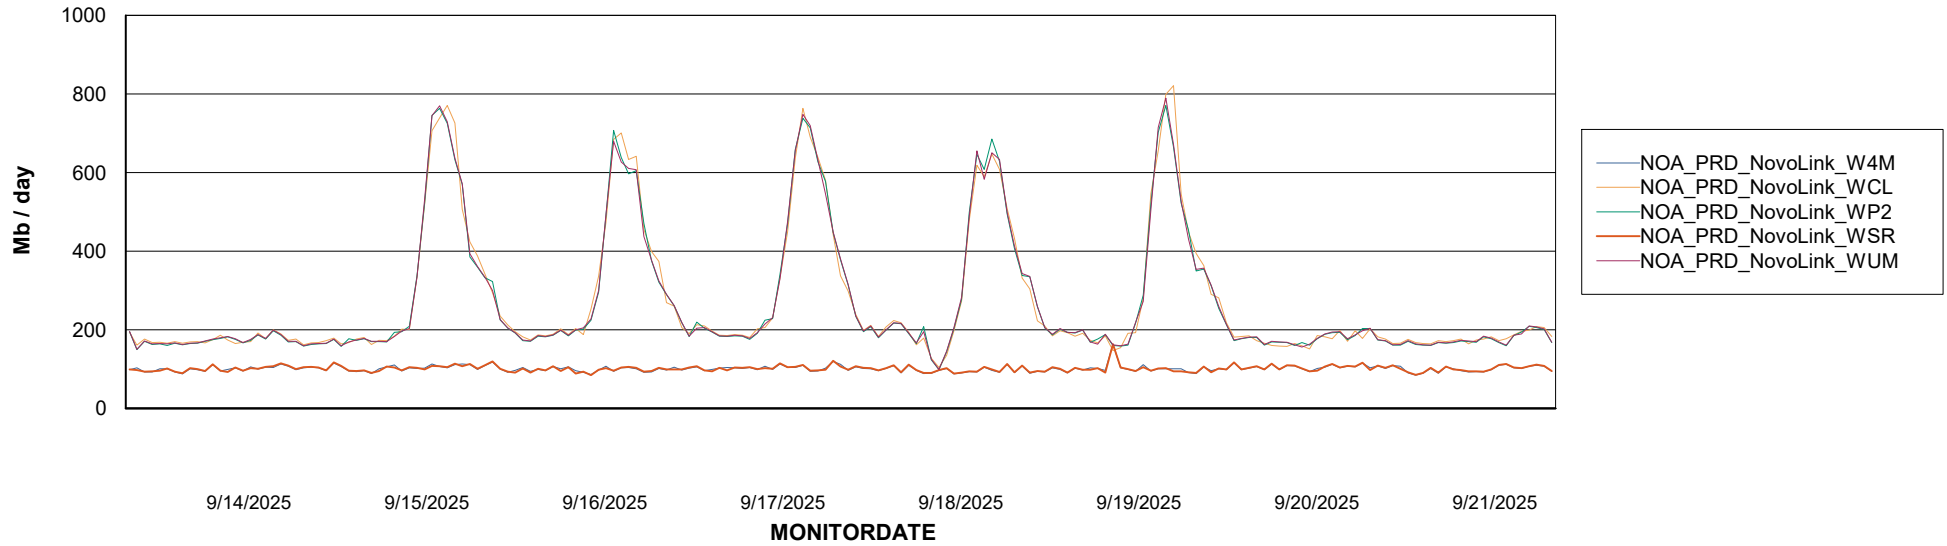

ABSSolute Web Component Services

Avg memory used per ABS Web component