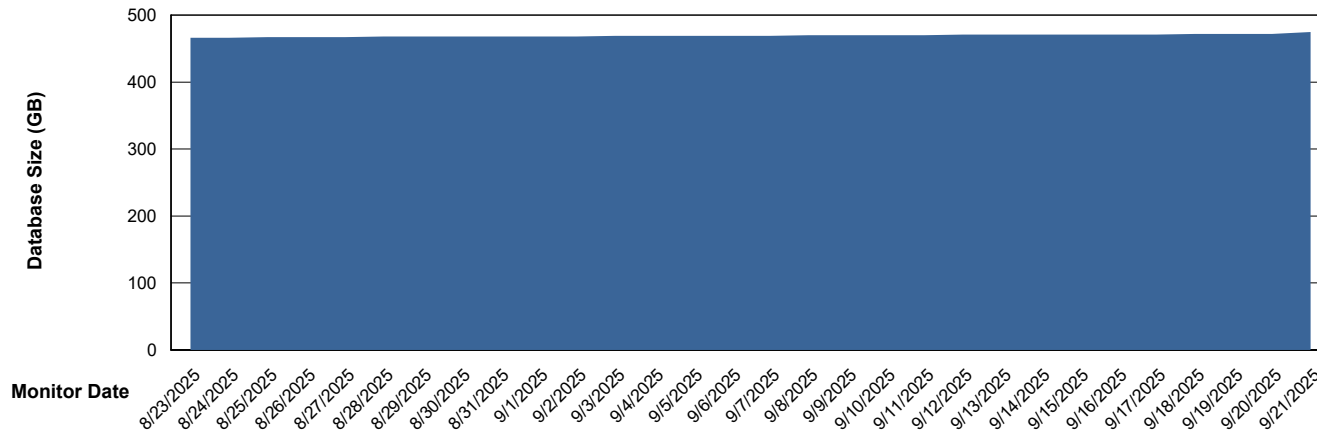

DATABASE SIZE NOA_PRD_NovoABS01_ABS1

Database growth over last month