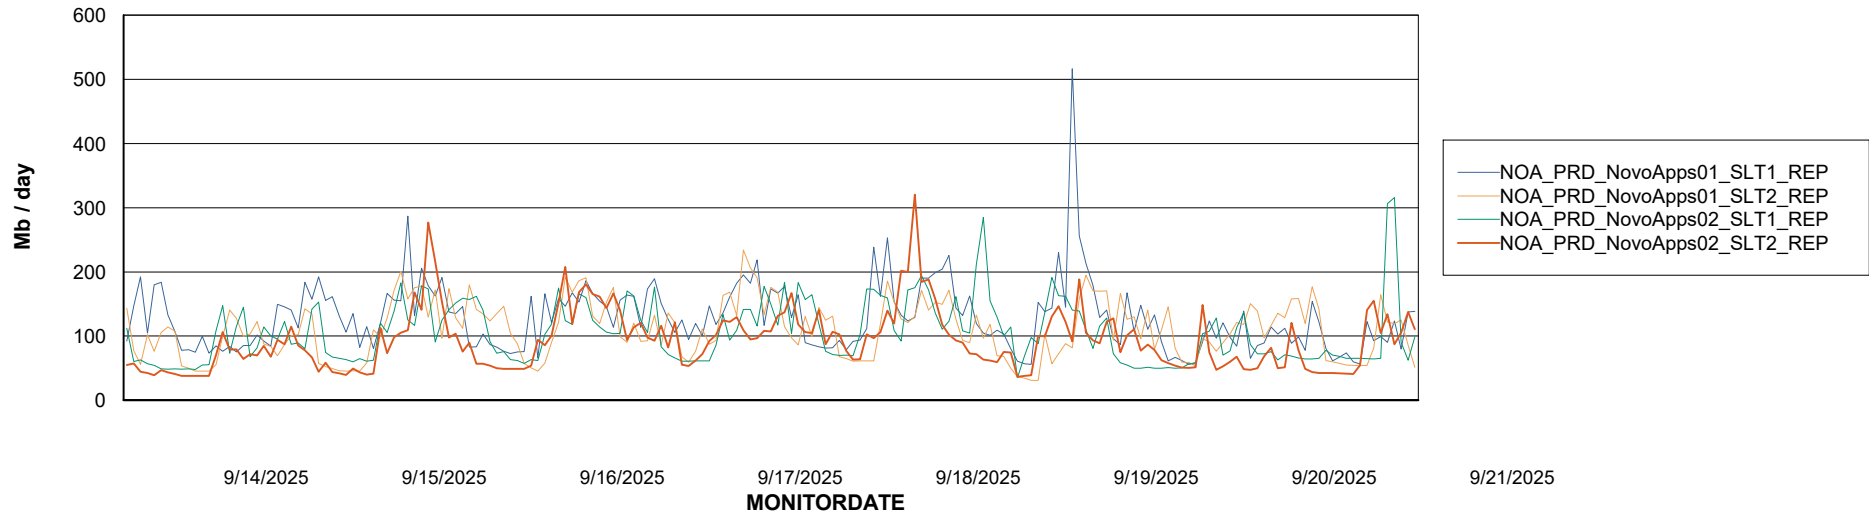

Avg memory used per ABS Server Service

Avg users per day per ABS server

Weekly SLA Customer Report

Customer NOA_Production (24/7)
Database ID 116

ABSSolute Application ReportServer Services

Avg memory used per ReportServer Service