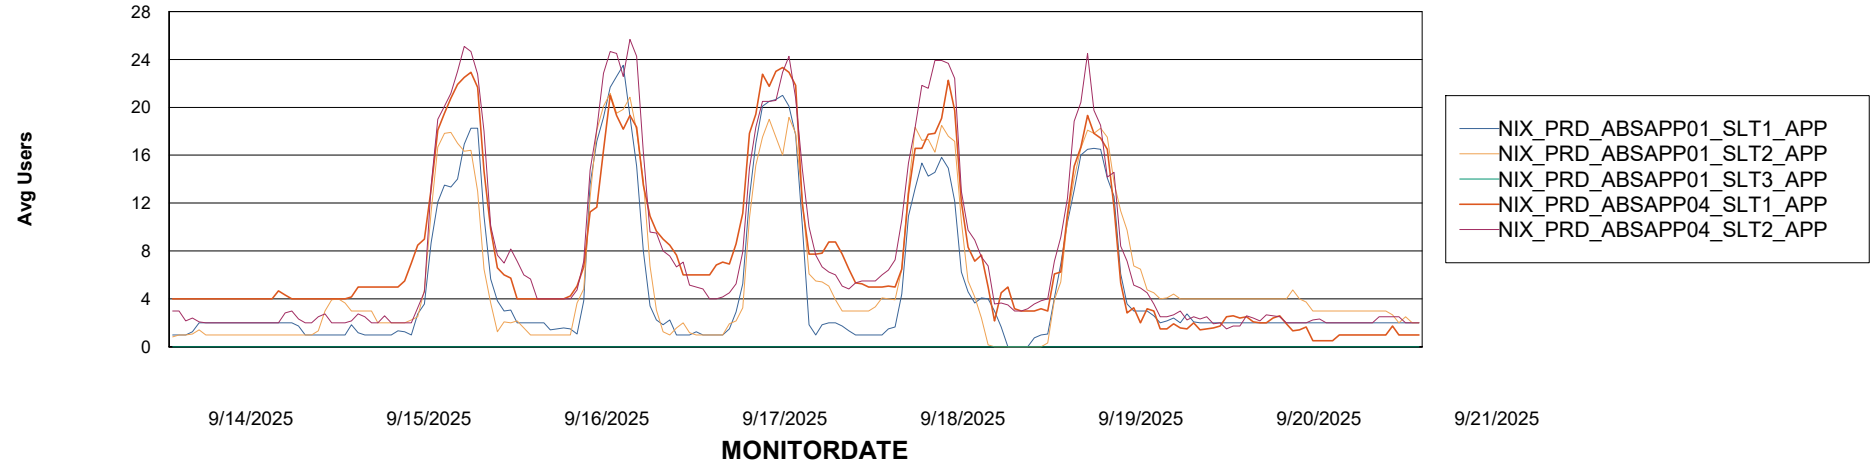

Avg users per day per ABS server