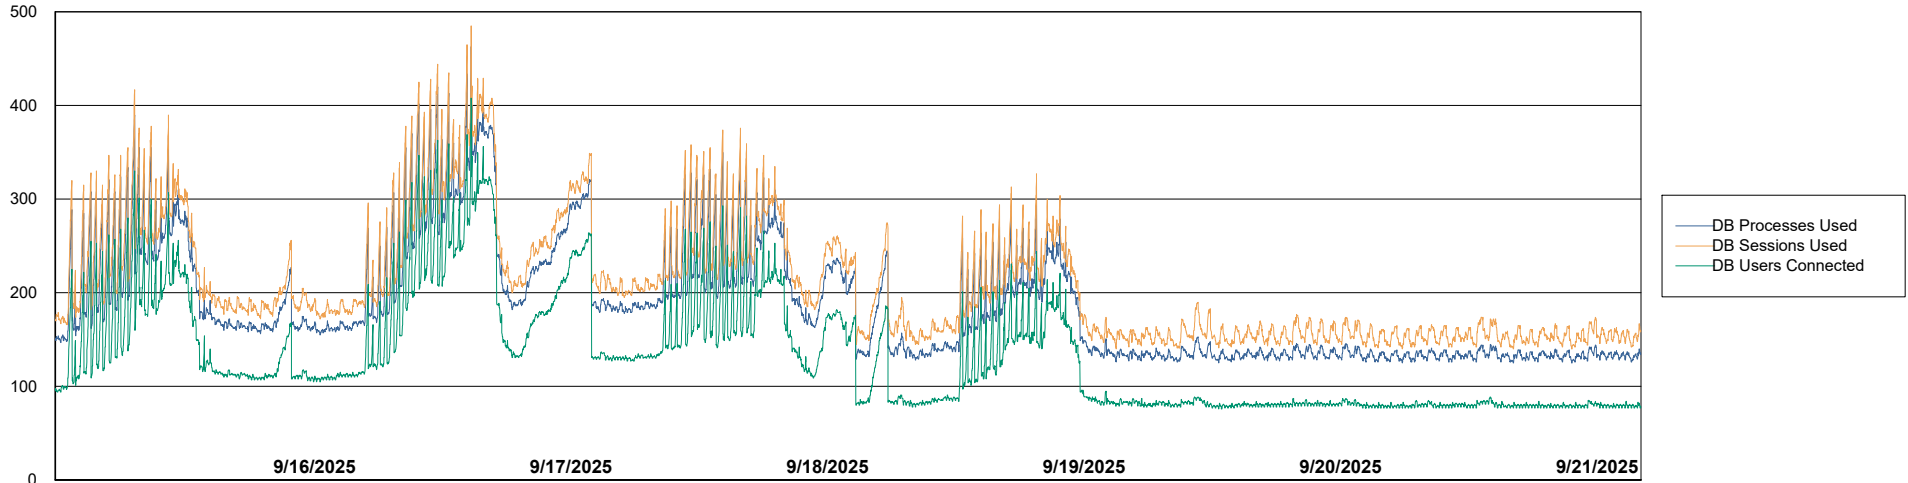

Weekly SLA Customer Report

Customer NIX_Production
Database ID 51

Database Performance NIX_PRD_ABSBI_ABS1

Weekly SLA Customer Report

Customer NIX_Production
Database ID 51

Database Performance NIX_PRD_ABSD01_ABS1