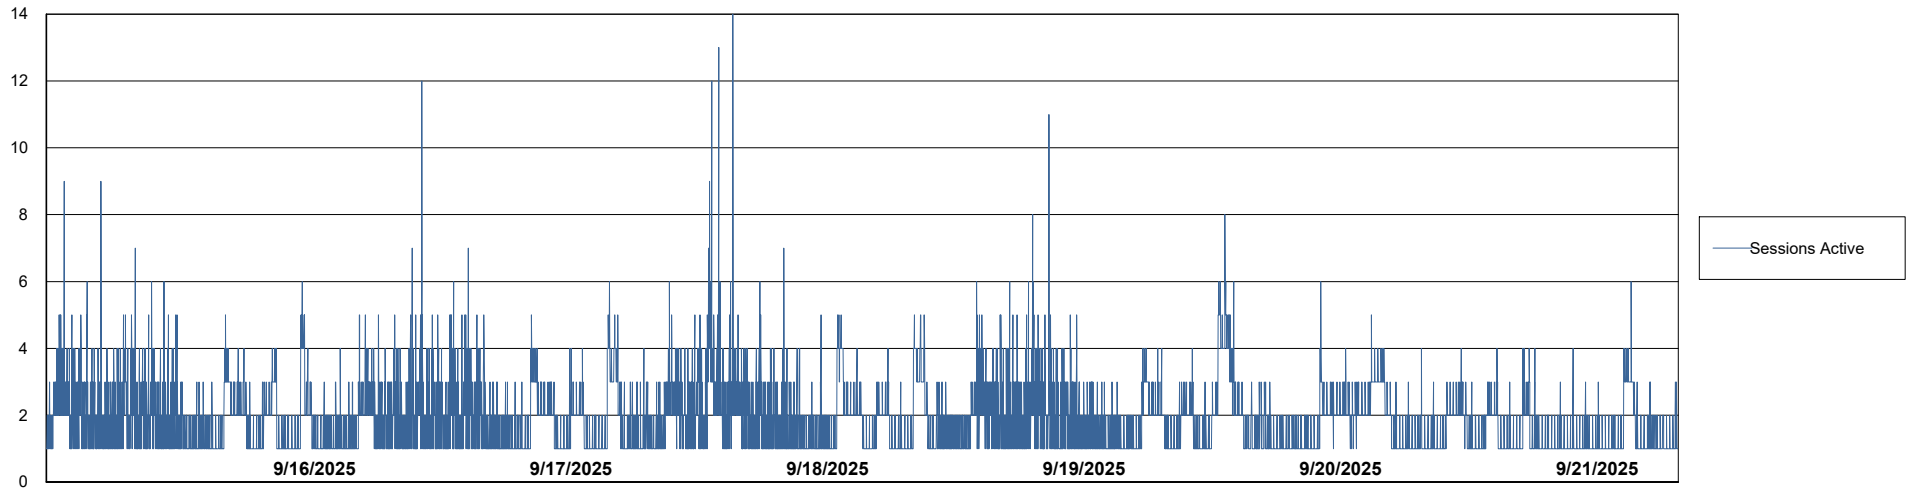

Weekly SLA Customer Report

Customer NIX_Production
Database ID 51

Database Performance NIX_PRD_ABSBI_ABS1

Weekly SLA Customer Report

Customer NIX_Production
Database ID 51

Database Performance NIX_PRD_ABSD01_ABS1