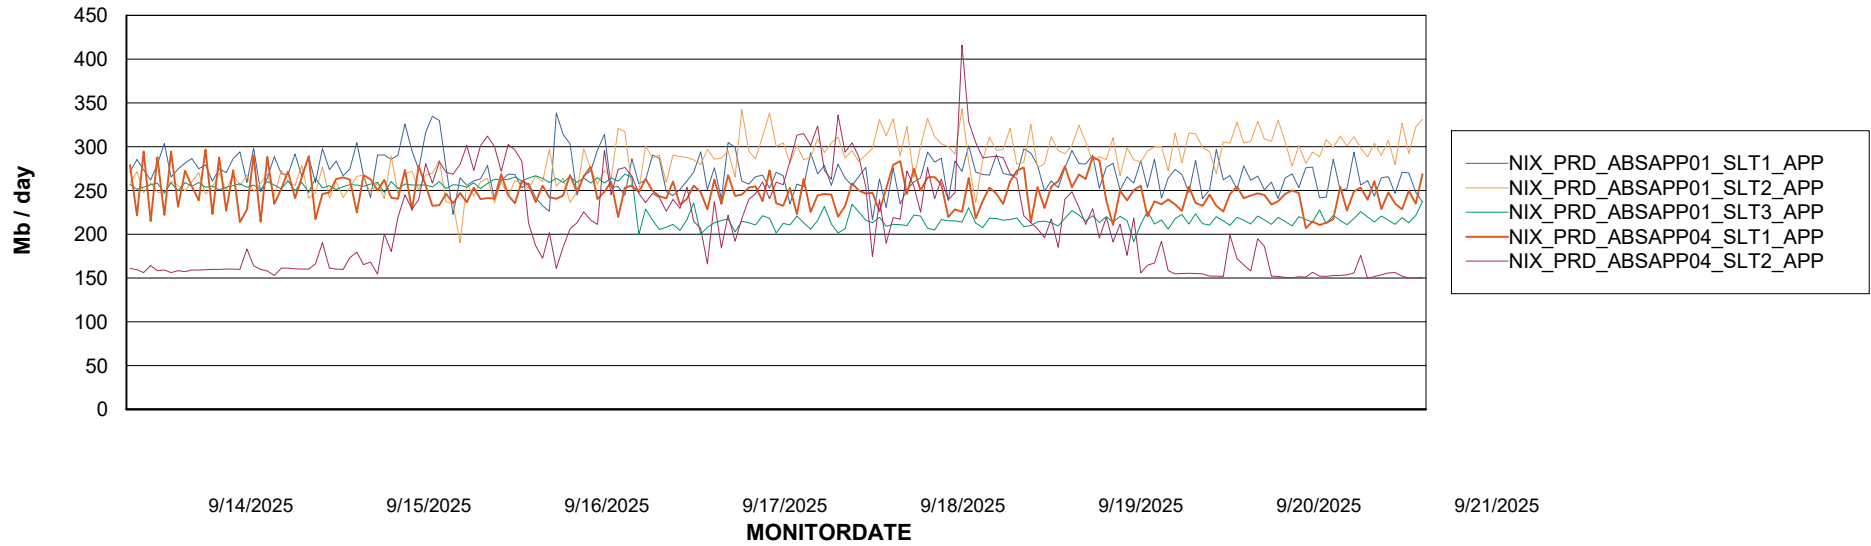

ABSSolute Application Server Services

Avg memory used per ABS Server Service