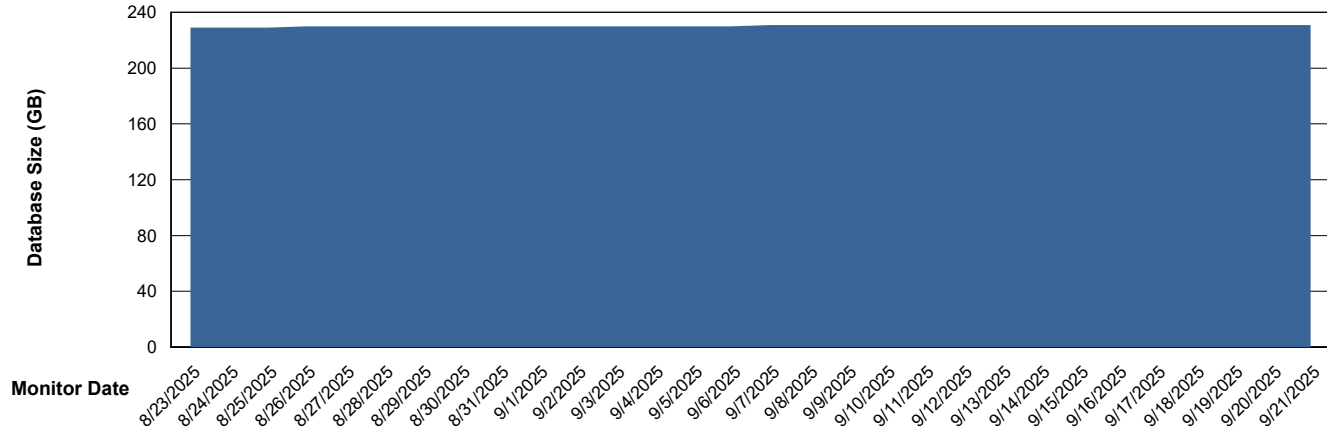

DATABASE SIZE NIX_PRD_ABSBI_ABS1

Database growth over last month