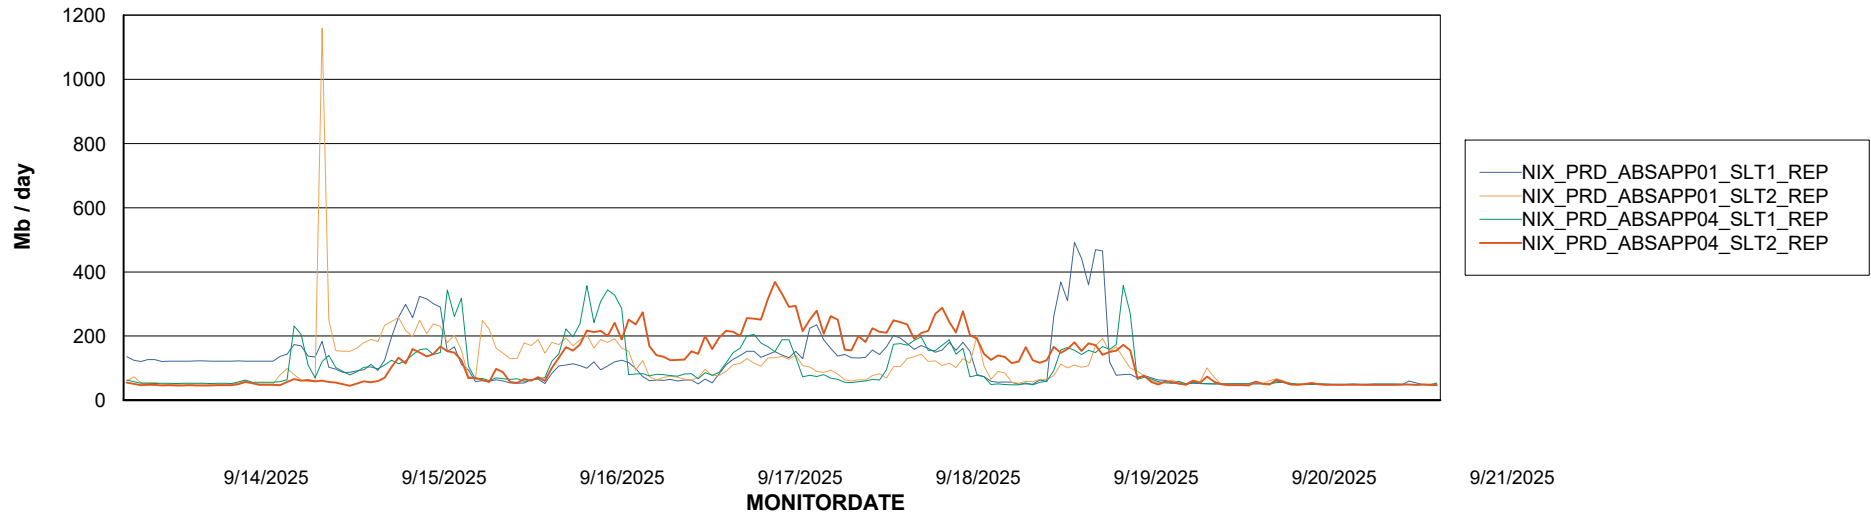

Avg memory used per ABS Server Service

Avg users per day per ABS server

Weekly SLA Customer Report

Customer NIX_Production
Database ID 51

ABSSolute Application ReportServer Services

Avg memory used per ReportServer Service