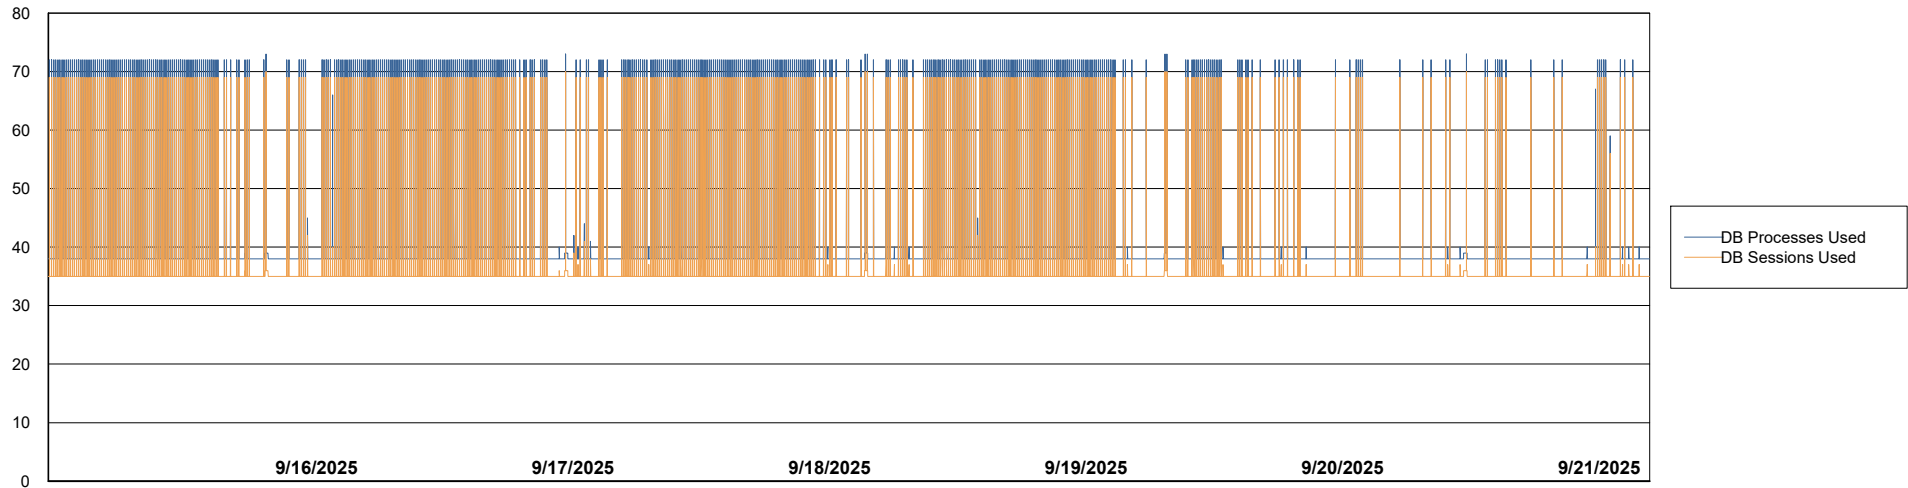

Database Performance NIX_PRD_ABSD02_HSBABS1

DB Processes Max 300