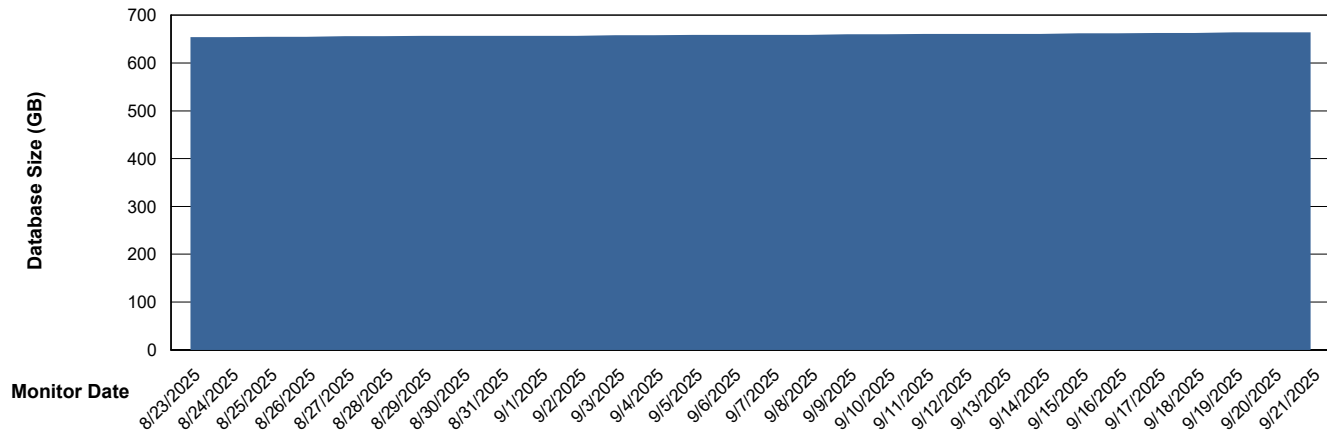

DATABASE SIZE NIX_PRD_ABSDB01_ABS1

Database growth over last month