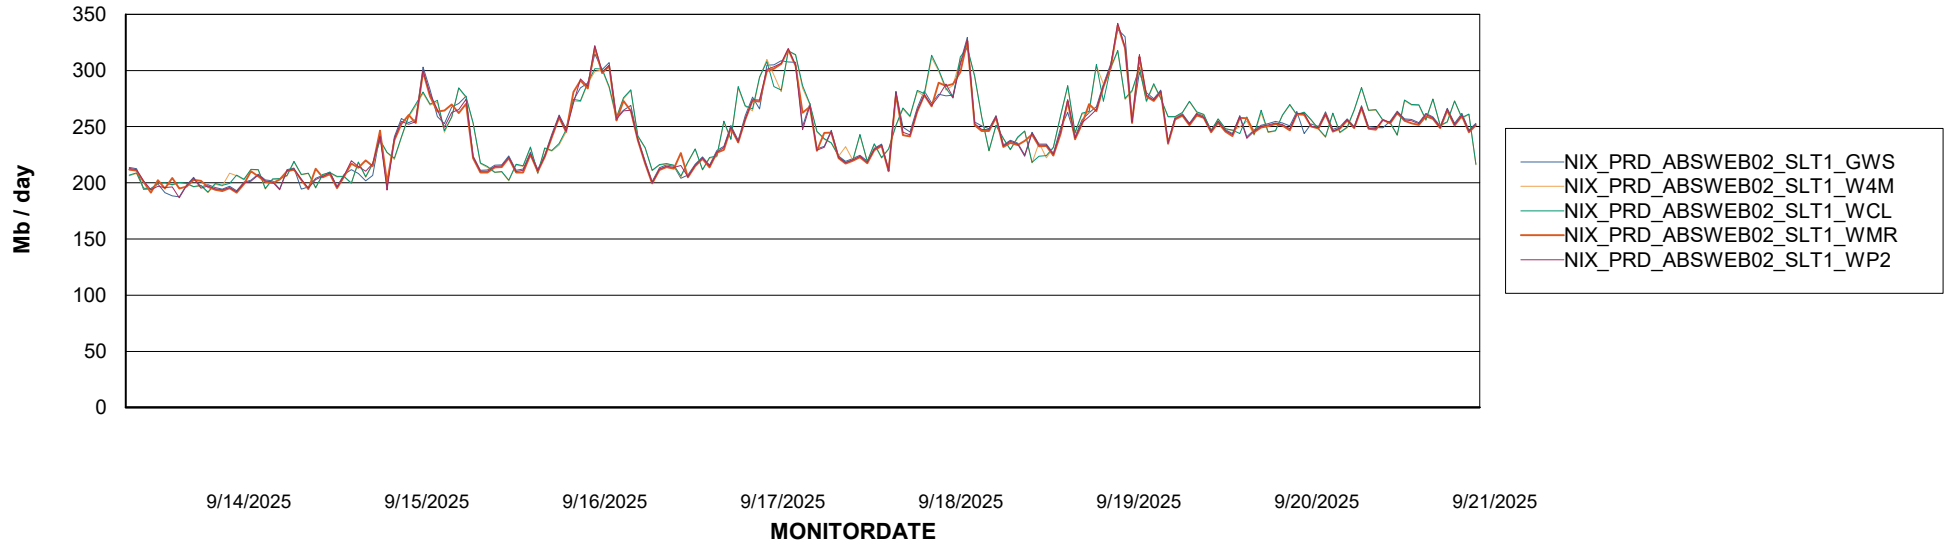

ABSSolute Web Component Services

Avg memory used per ABS Web component