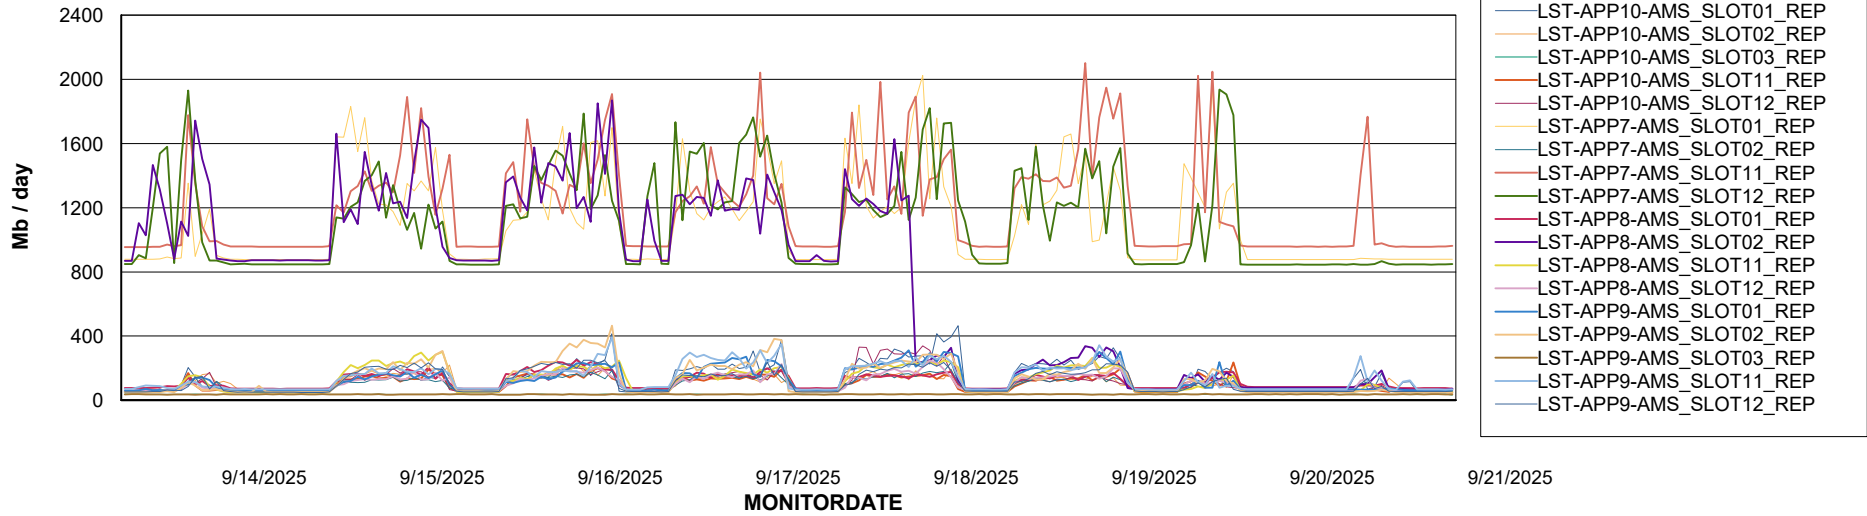

ABSSolute Application ReportServer Services

Avg memory used per ReportServer Service