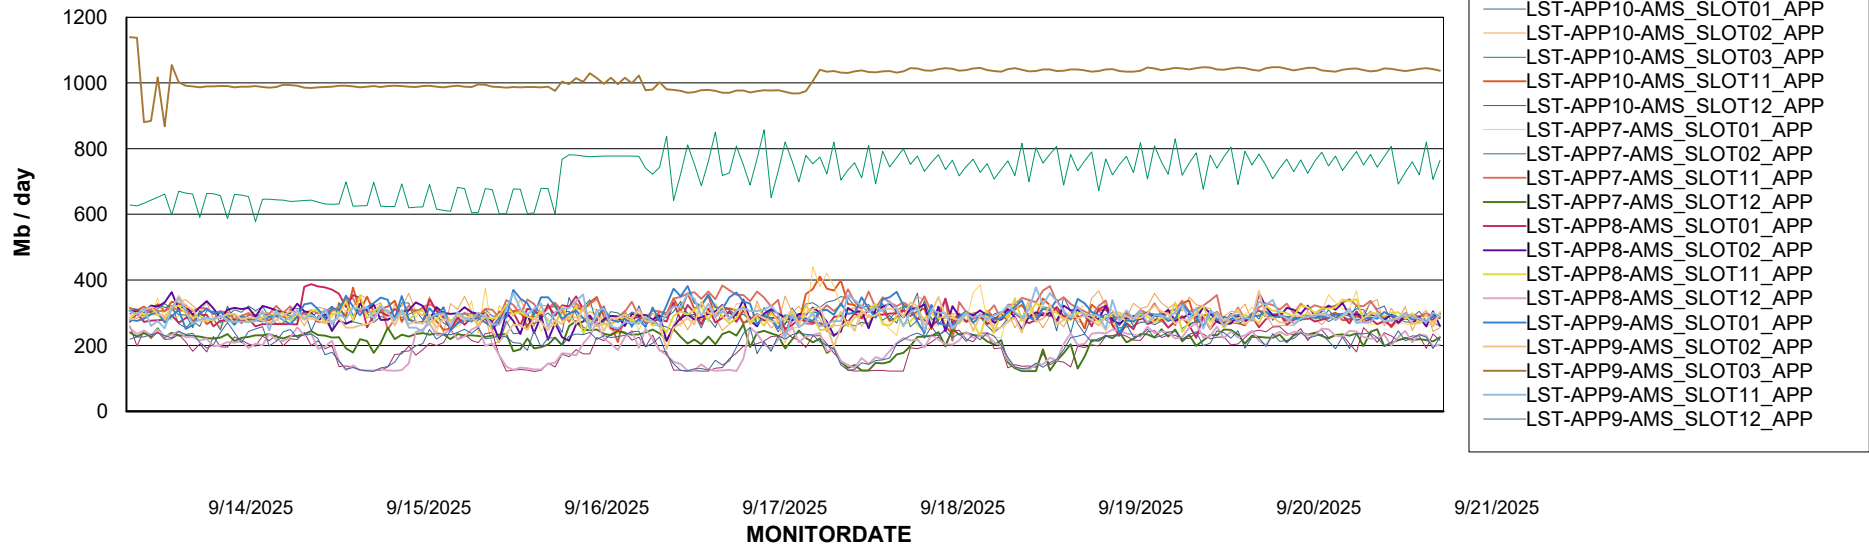

ABSSolute Application Server Services

Avg memory used per ABS Server Service