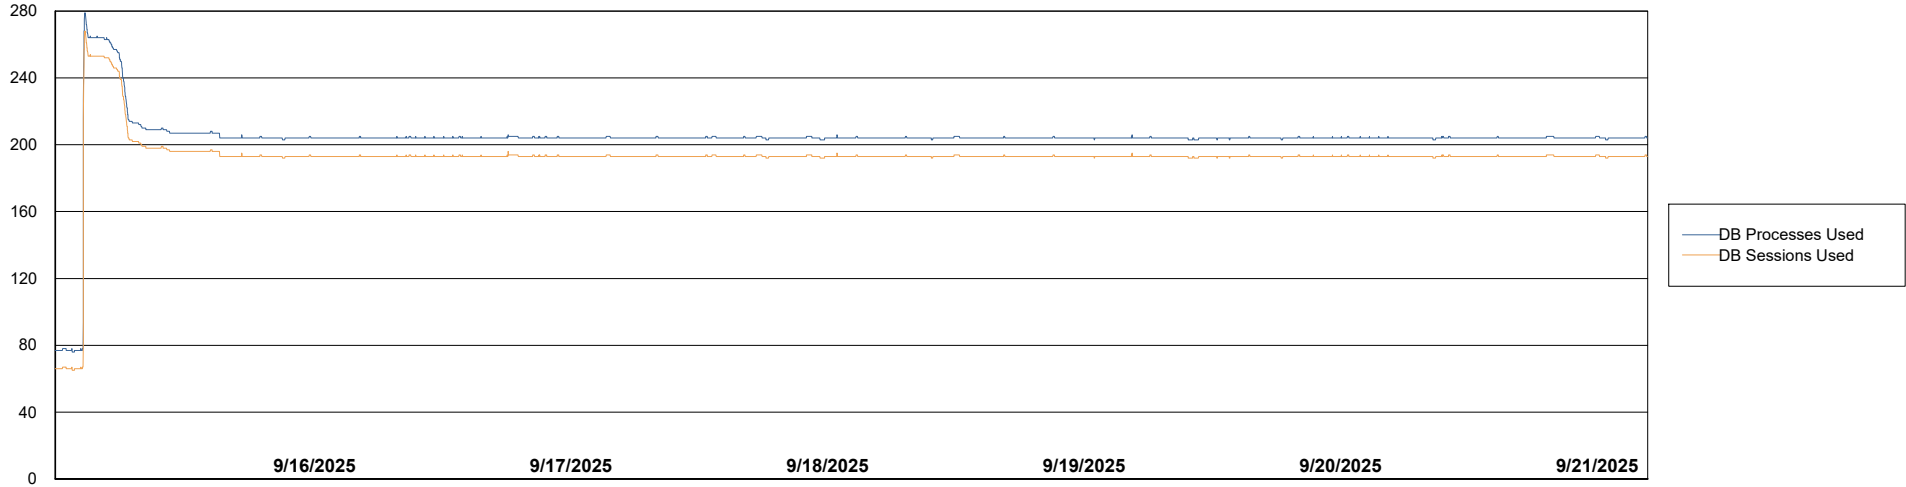

Database Performance LST-DBS8-AMS_DB_HSBABS1

DB Processes Max 1,000
DB Processes Max 0