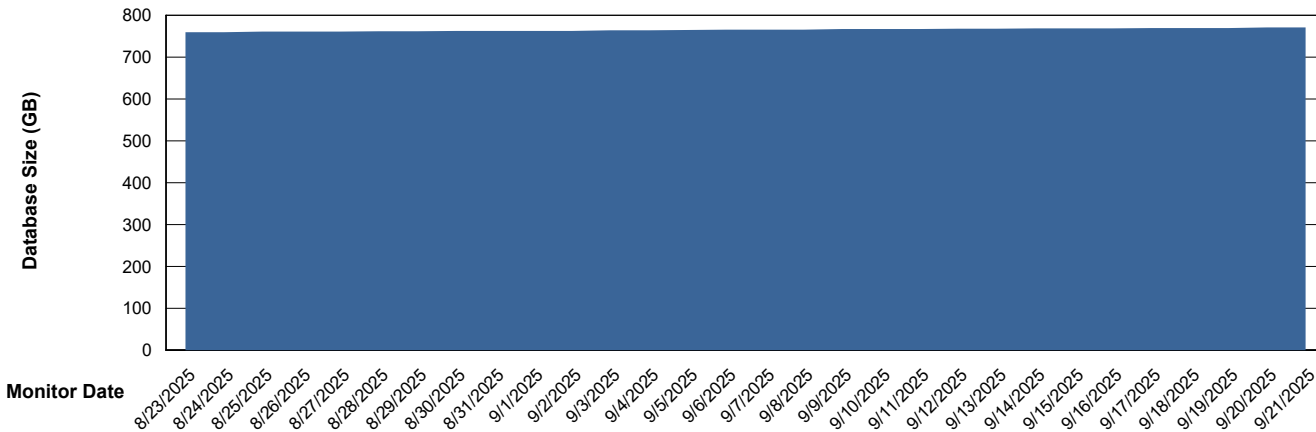

Database growth over last month

Database Tablespace LST-DBS7-AMS_DB_ABS1

Date	Tablespace Name	Filesize (Gb)	Usedsize (Gb)	Percentage free
9/21/2025	ABSDATA	764	638	16
	INDX	140	115	18
9/20/2025	ABSDATA	764	638	16
	INDX	140	115	18
9/19/2025	ABSDATA	764	638	16
	INDX	140	115	18
9/18/2025	ABSDATA	764	638	17
	INDX	140	115	18
9/17/2025	ABSDATA	764	638	17
	INDX	140	115	18
9/16/2025	ABSDATA	764	637	17
	INDX	140	115	18
9/15/2025	ABSDATA	764	637	17
	INDX	140	115	18