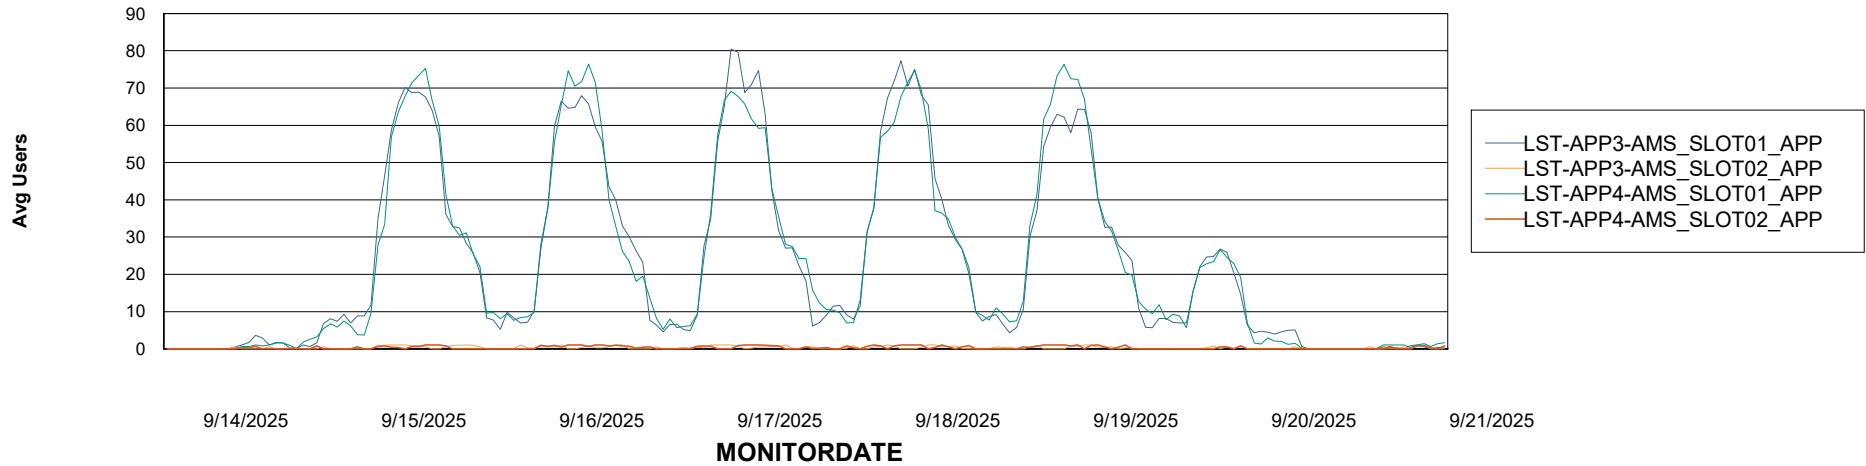

Weekly SLA Customer Report

Customer LST OCI AMS Production ABSME
Database ID 213

ABSSolute Application Server Services

Avg memory used per ABS Server Service

Avg users per day per ABS server

Weekly SLA Customer Report