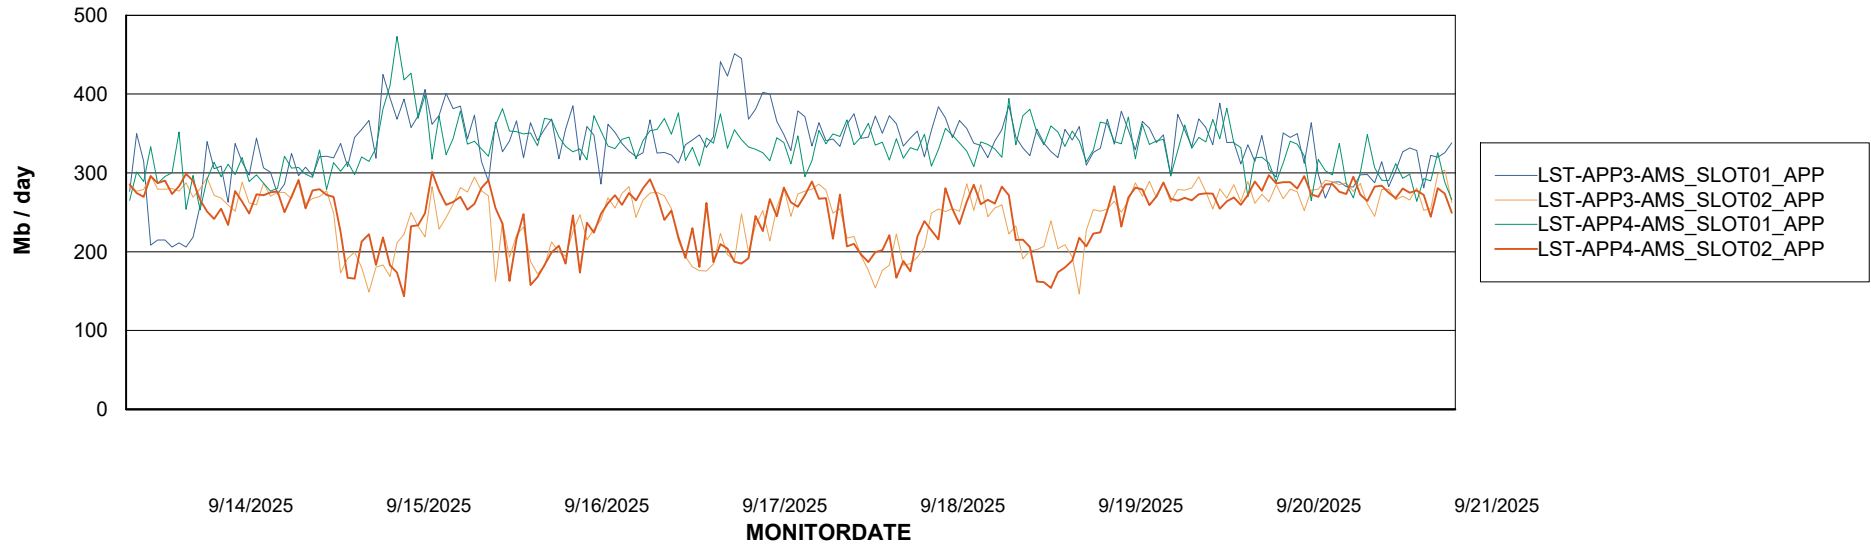

ABSSolute Application Server Services

Avg memory used per ABS Server Service