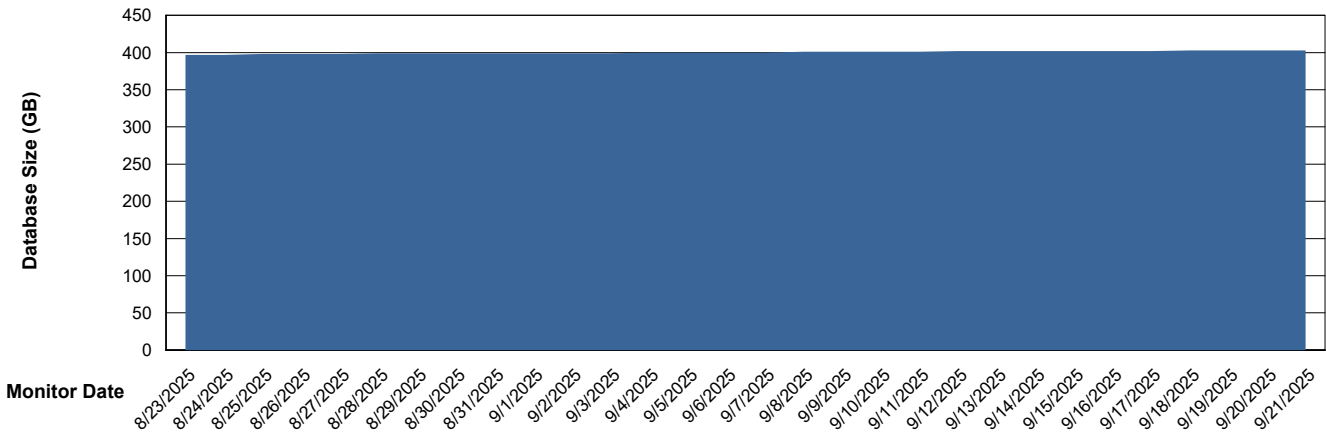

Database growth over last month

Database Tablespace LST-DBS3-AMS_DB_ABSME

Date	Tablespace Name	Filesize (Gb)	Usedsize (Gb)	Percentage free
9/21/2025	ABSDATA	442	371	16
	INDX	60	26	57
9/20/2025	ABSDATA	442	371	16
	INDX	60	26	57
9/19/2025	ABSDATA	442	371	16
	INDX	60	26	57
9/18/2025	ABSDATA	442	371	16
	INDX	60	26	57
9/17/2025	ABSDATA	442	371	16
	INDX	60	26	57
9/16/2025	ABSDATA	442	370	16
	INDX	60	26	57
9/15/2025	ABSDATA	442	370	16
	INDX	60	26	57