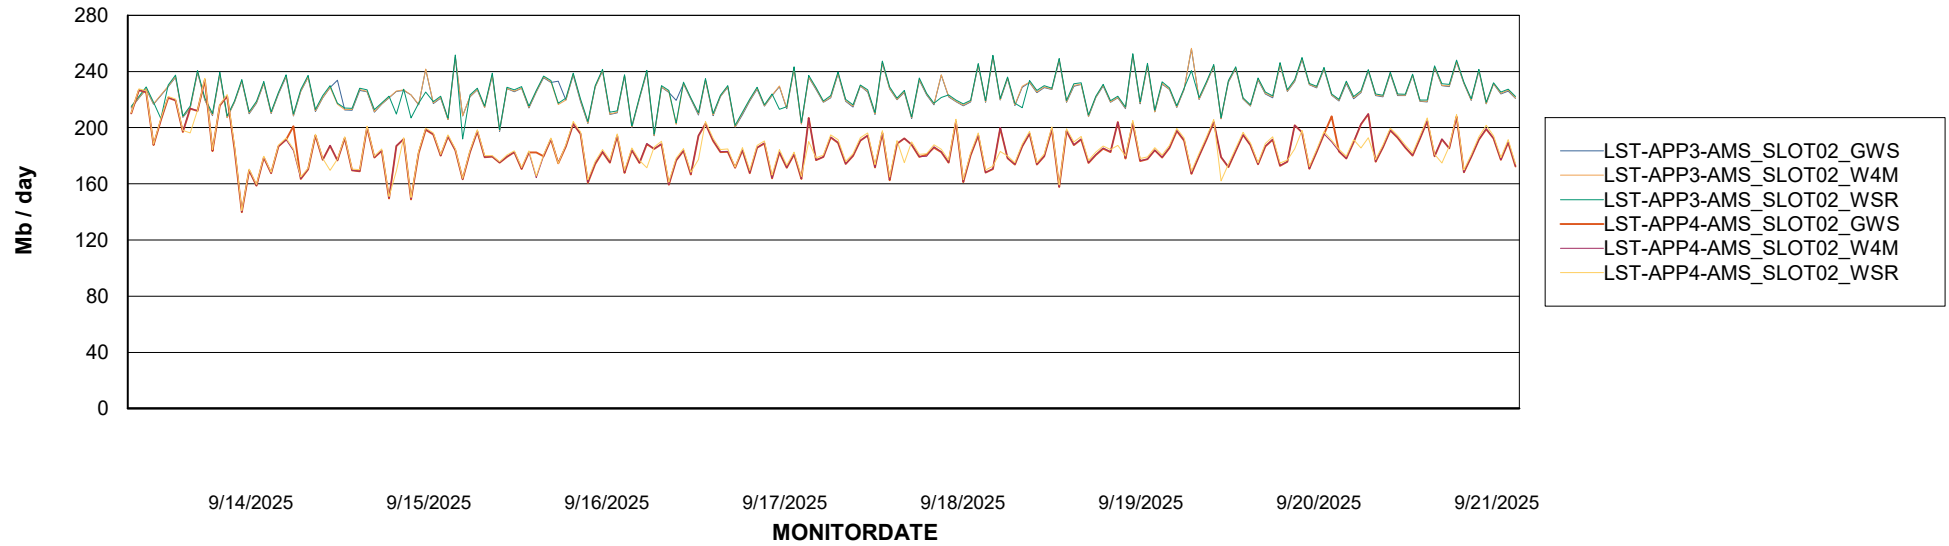

ABSSolute Web Component Services

Avg memory used per ABS Web component