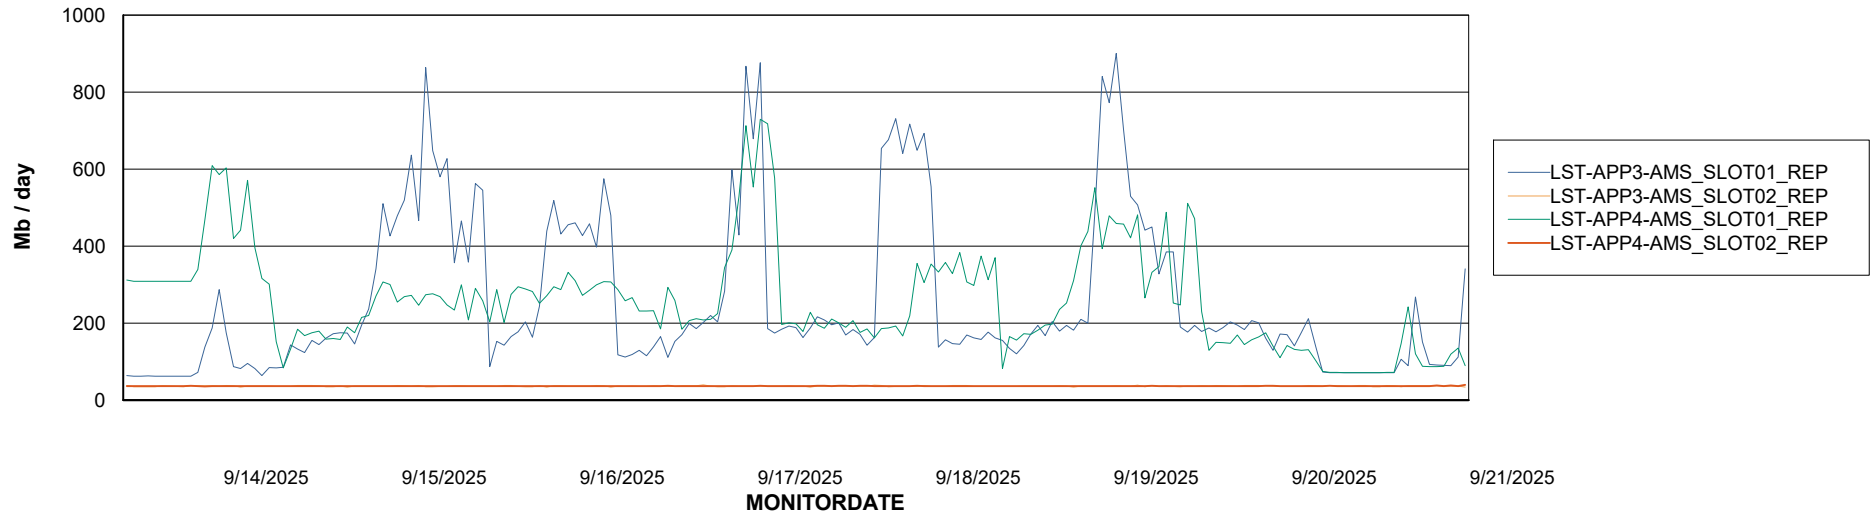

ABSSolute Application ReportServer Services

Avg memory used per ReportServer Service