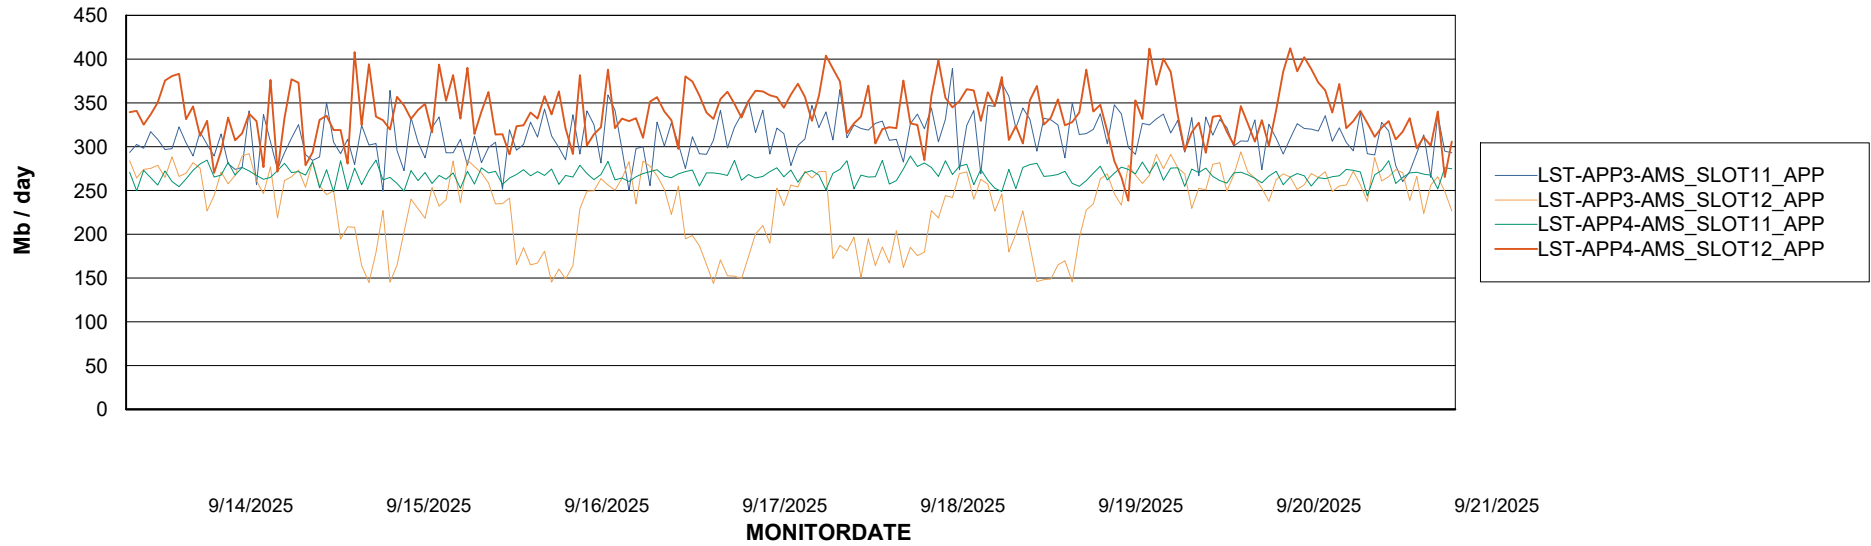

ABSSolute Application Server Services

Avg memory used per ABS Server Service