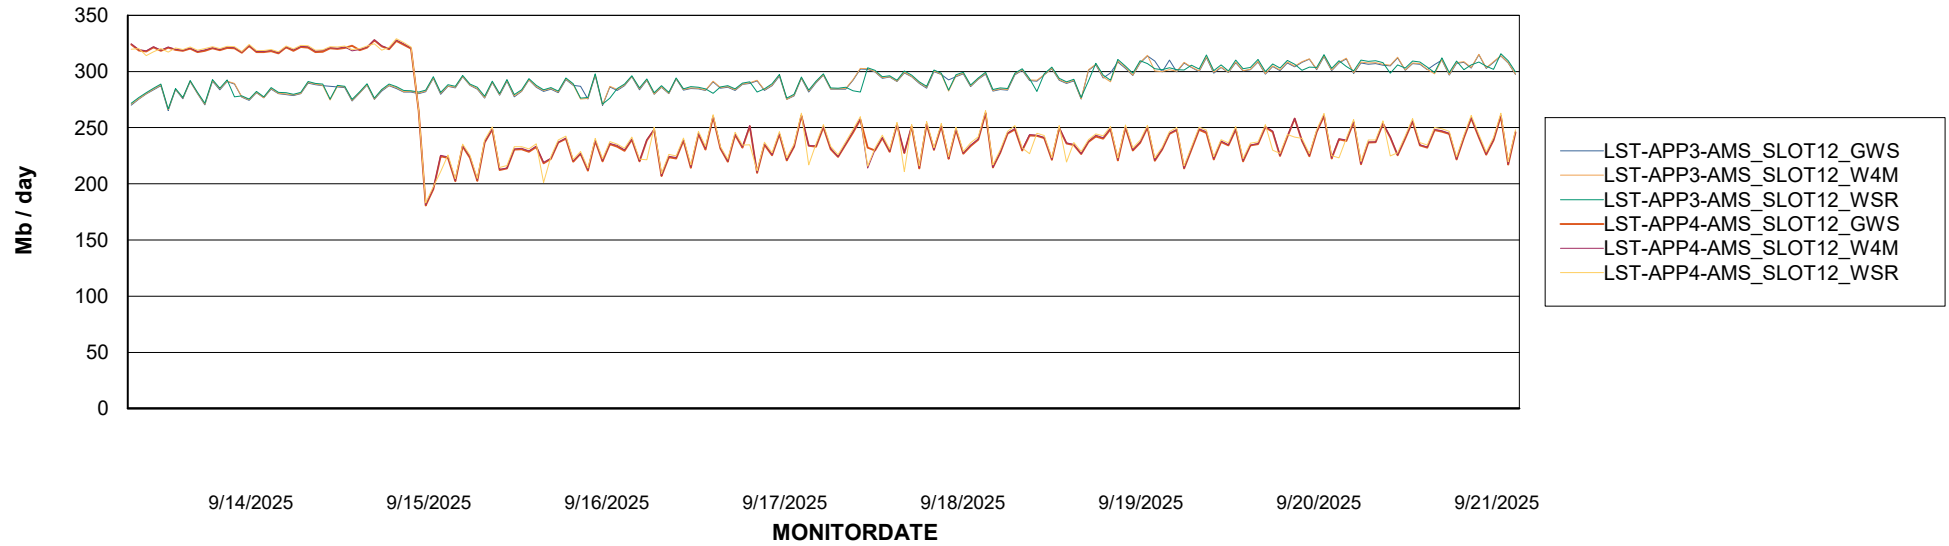

ABSSolute Web Component Services

Avg memory used per ABS Web component