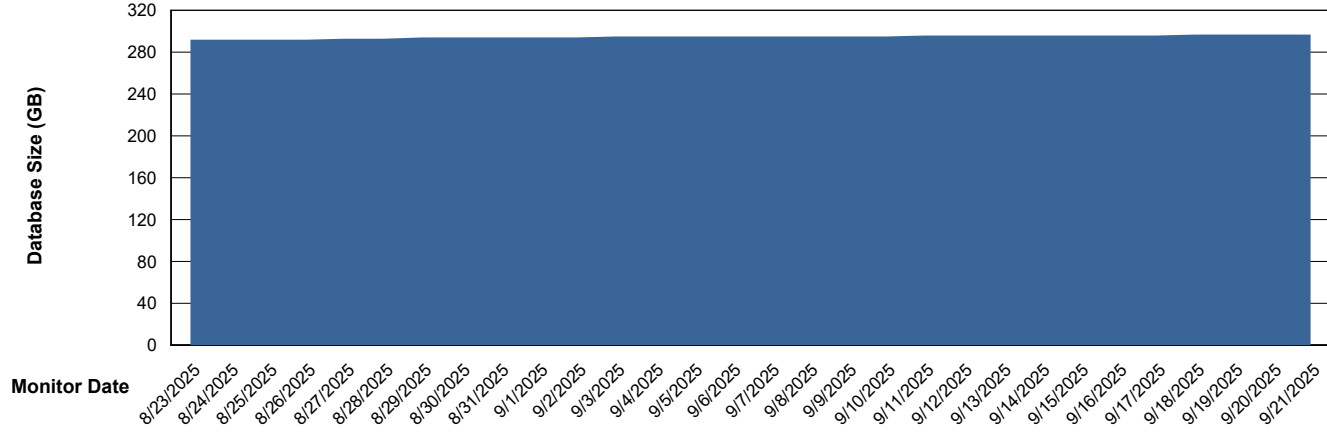

Database Performance LST-DBS4-AMS_DB_ABSME2

Weekly SLA Customer Report

Customer LST OCI AMS Production ABSME2
 Database ID 211

DATABASE SIZE LST-DBS4-AMS_DB_ABSME2

Database growth over last month

Database Tablespace LST-DBS4-AMS_DB_ABSME2