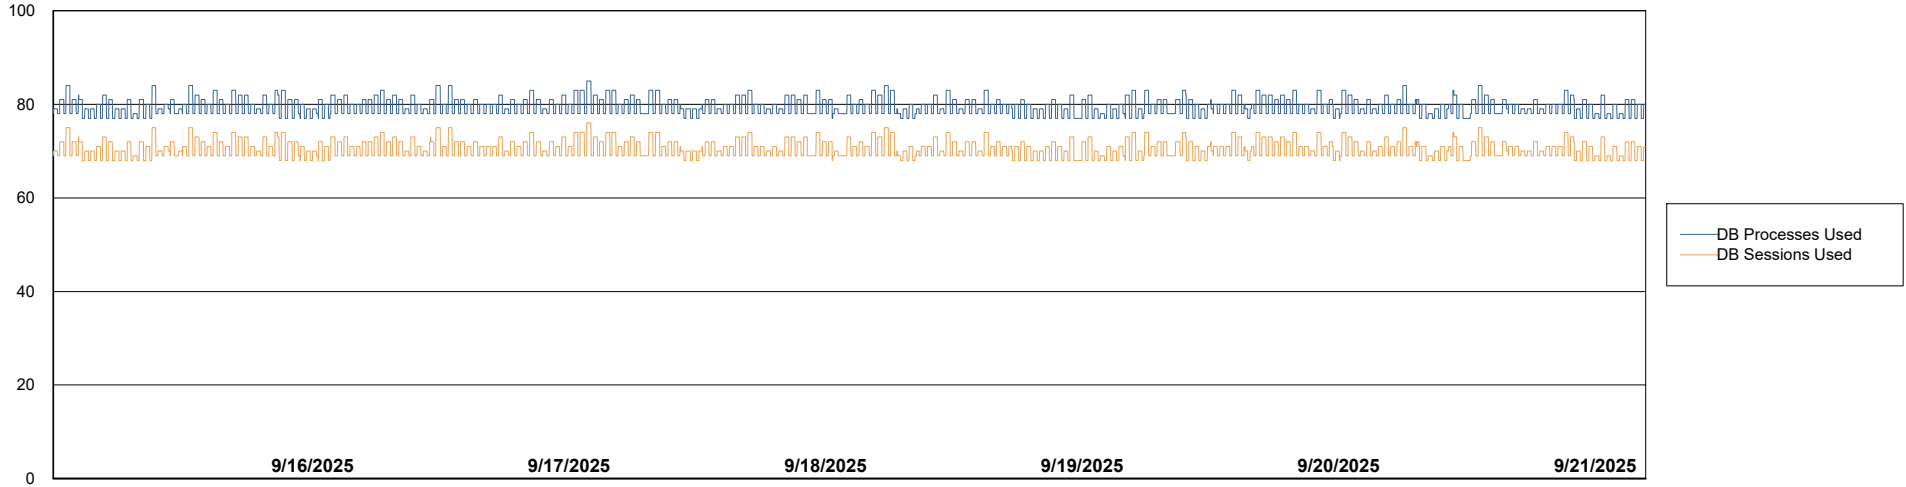

Database Performance LST-DBS3-AMS_DB_HSBME2

DB Processes Max 1,000
DB Processes Max 0