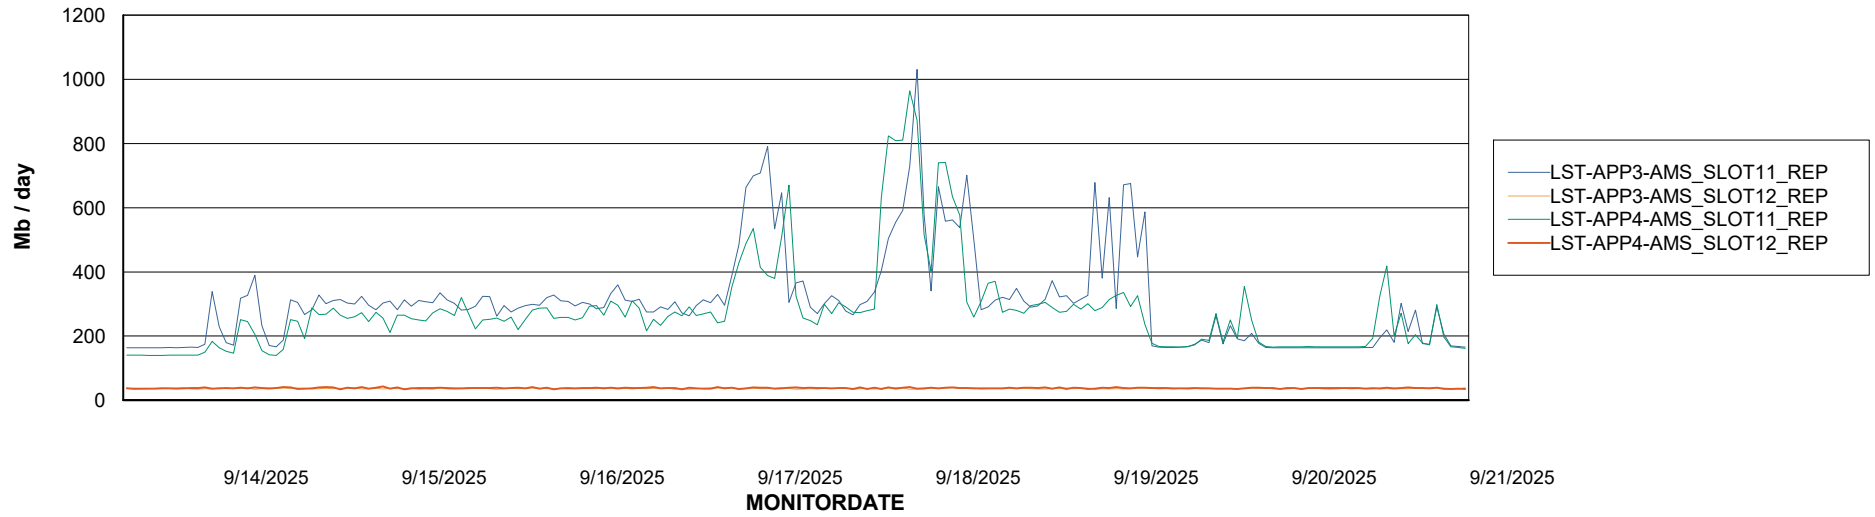

ABSSolute Application ReportServer Services

Avg memory used per ReportServer Service