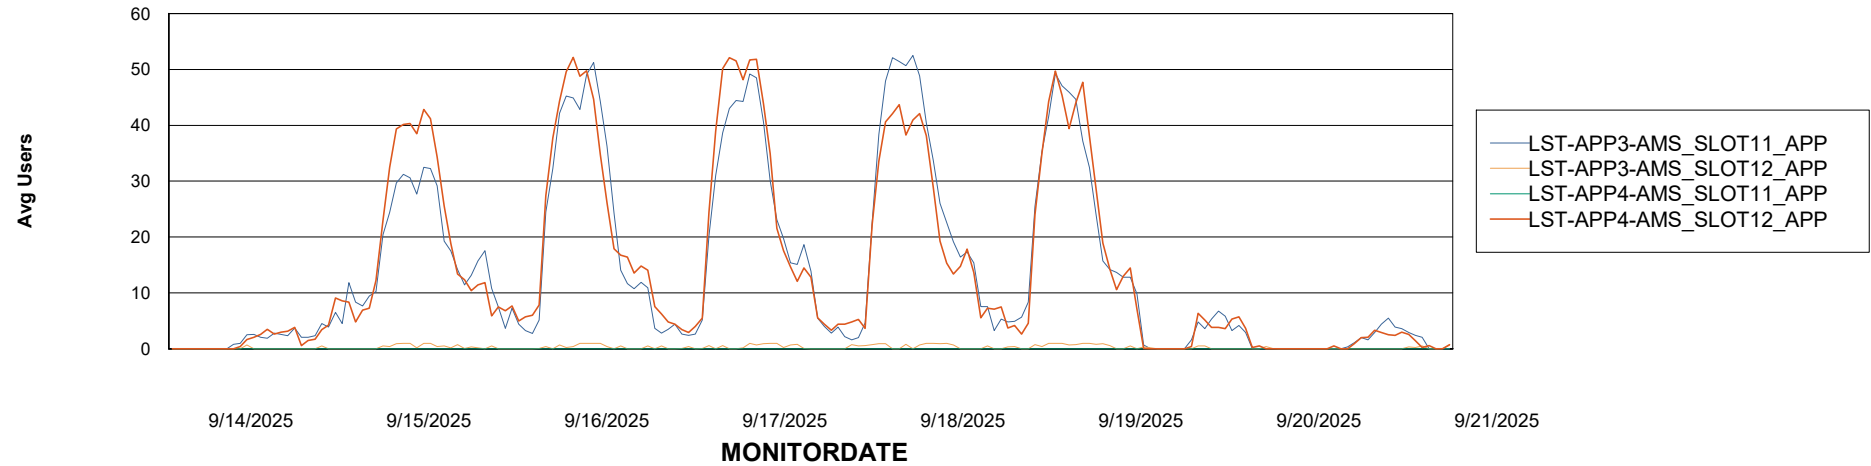

Weekly SLA Customer Report

Customer LST OCI AMS Production ABSME2
Database ID 211

ABSSolute Application Server Services

Avg memory used per ABS Server Service

Avg users per day per ABS server

Weekly SLA Customer Report