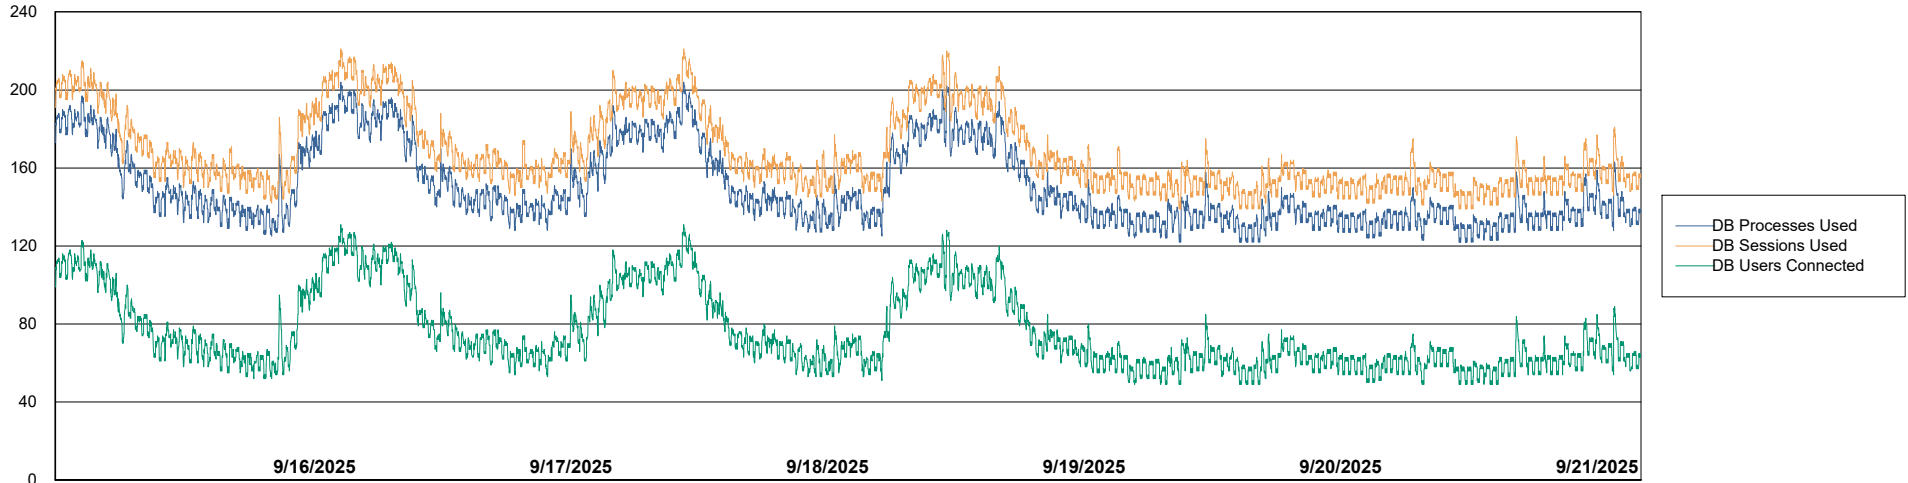

Database Performance LST-DBS4-AMS_DB_ABSME2