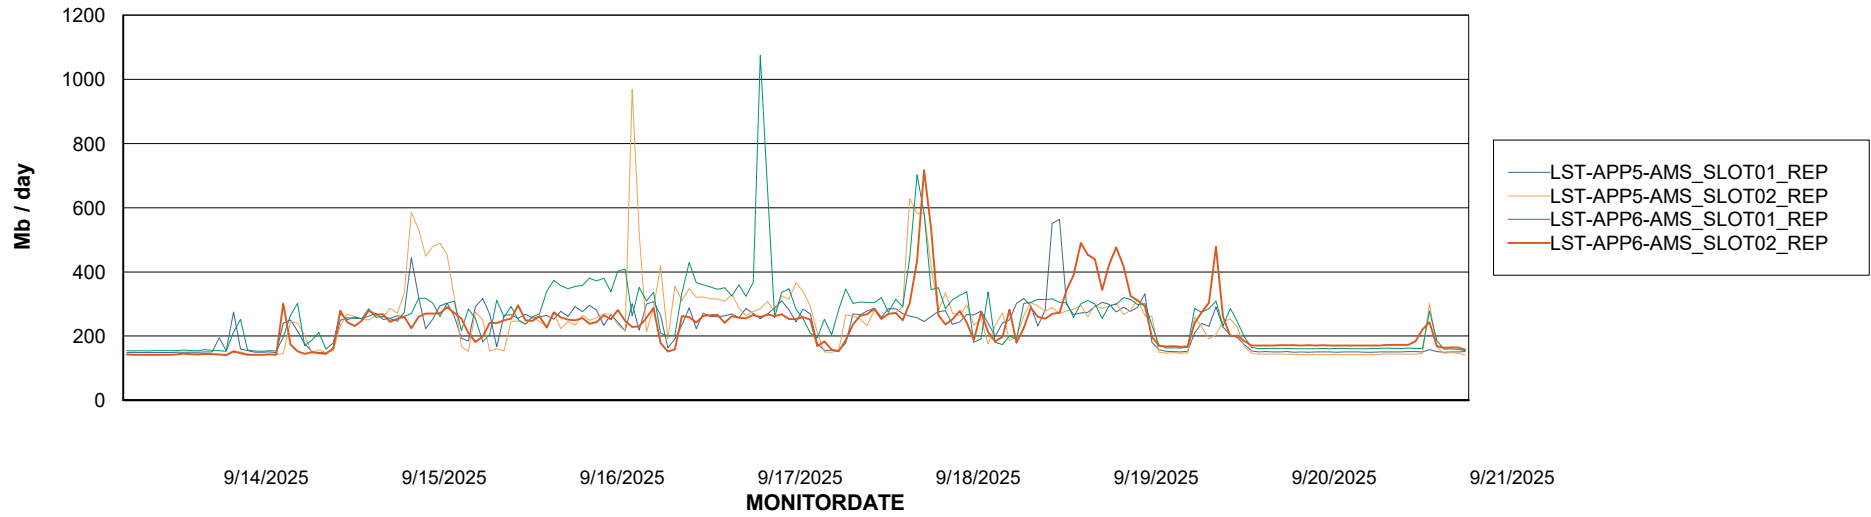

ABSSolute Application ReportServer Services

Avg memory used per ReportServer Service