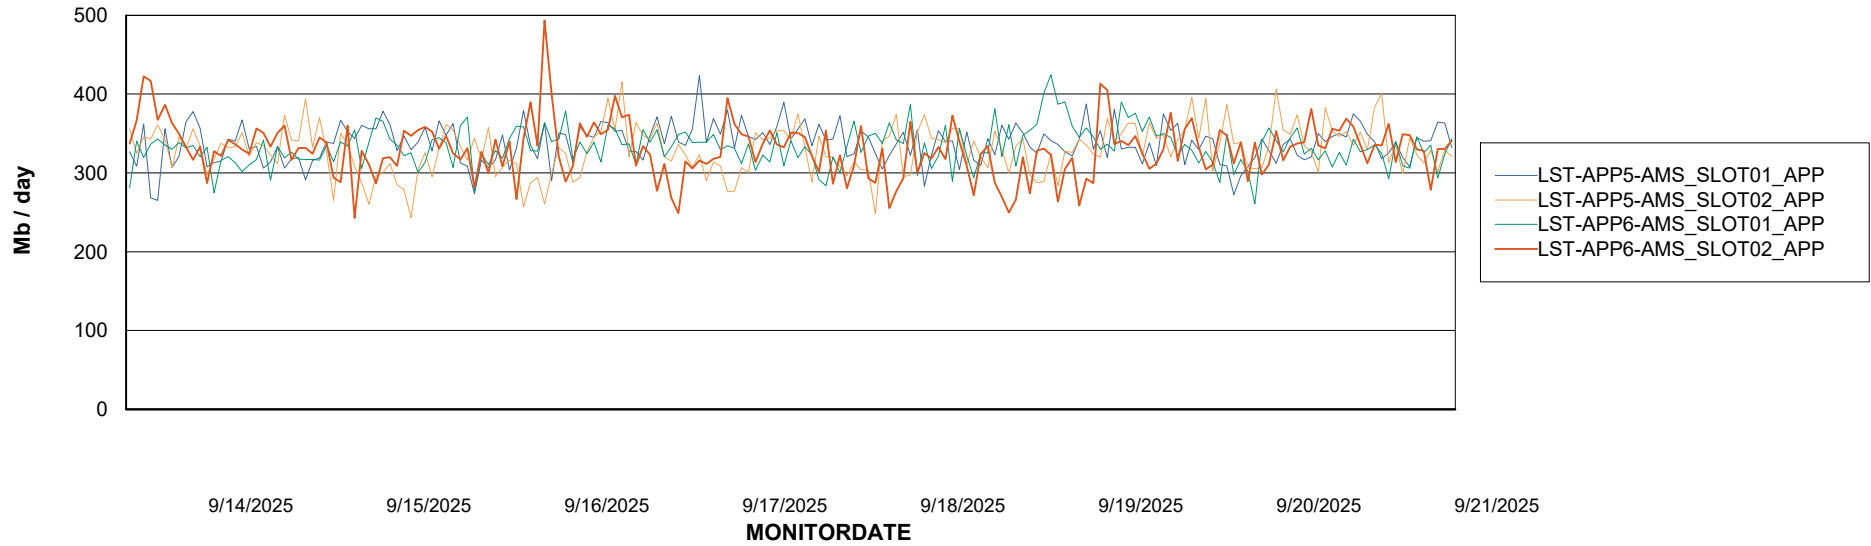

ABSSolute Application Server Services

Avg memory used per ABS Server Service