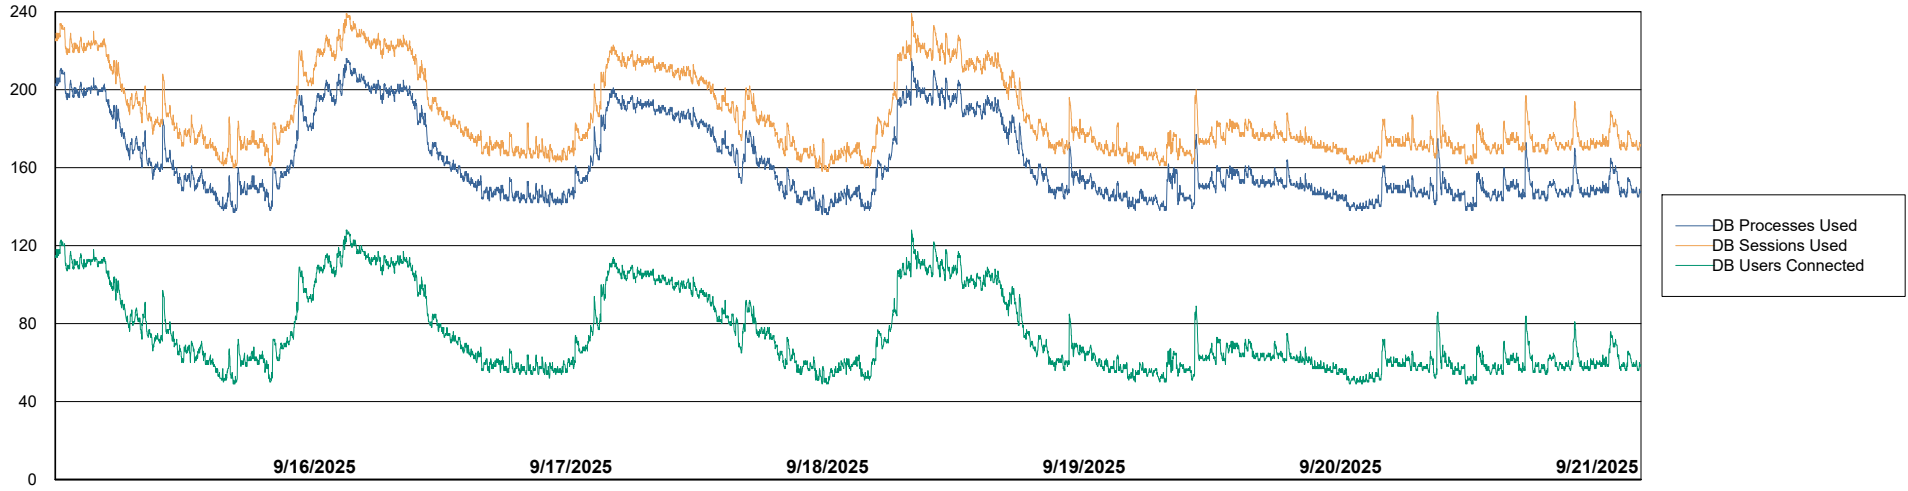

Database Performance LST-DBS5-AMS_DB_ABSEE