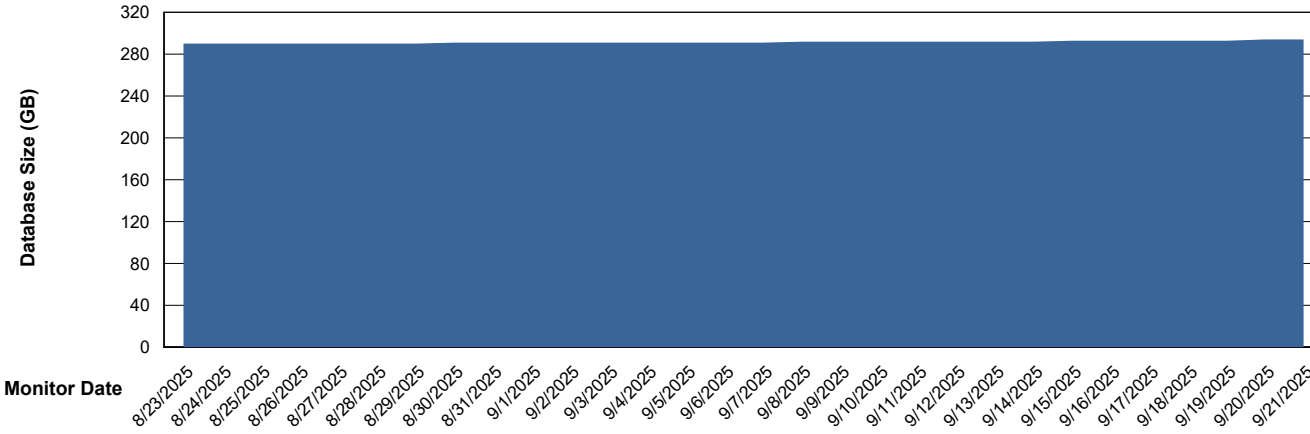

Database growth over last month

Database Tablespace LST-DBS5-AMS_DB_ABSEE

Date	Tablespace Name	Filesize (Gb)	Usedsize (Gb)	Percentage free
9/21/2025	ABSDATA	313	263	16
	INDX	60	19	69
9/20/2025	ABSDATA	313	263	16
	INDX	60	19	69
9/19/2025	ABSDATA	313	262	16
	INDX	60	19	69
9/18/2025	ABSDATA	313	262	16
	INDX	60	19	69
9/17/2025	ABSDATA	313	262	16
	INDX	60	19	69
9/16/2025	ABSDATA	313	262	16
	INDX	60	19	69
9/15/2025	ABSDATA	313	262	16
	INDX	60	19	69