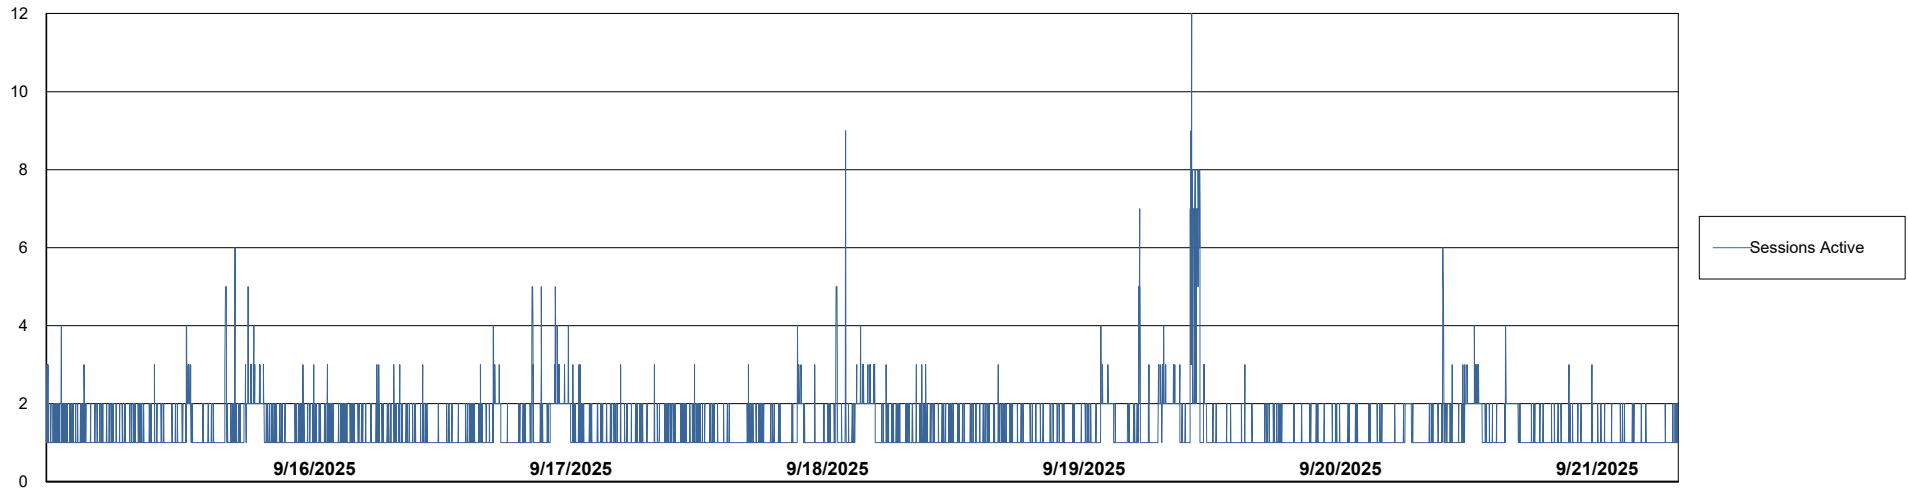

Database Performance LST-DBS5-AMS_DB_ABSEE