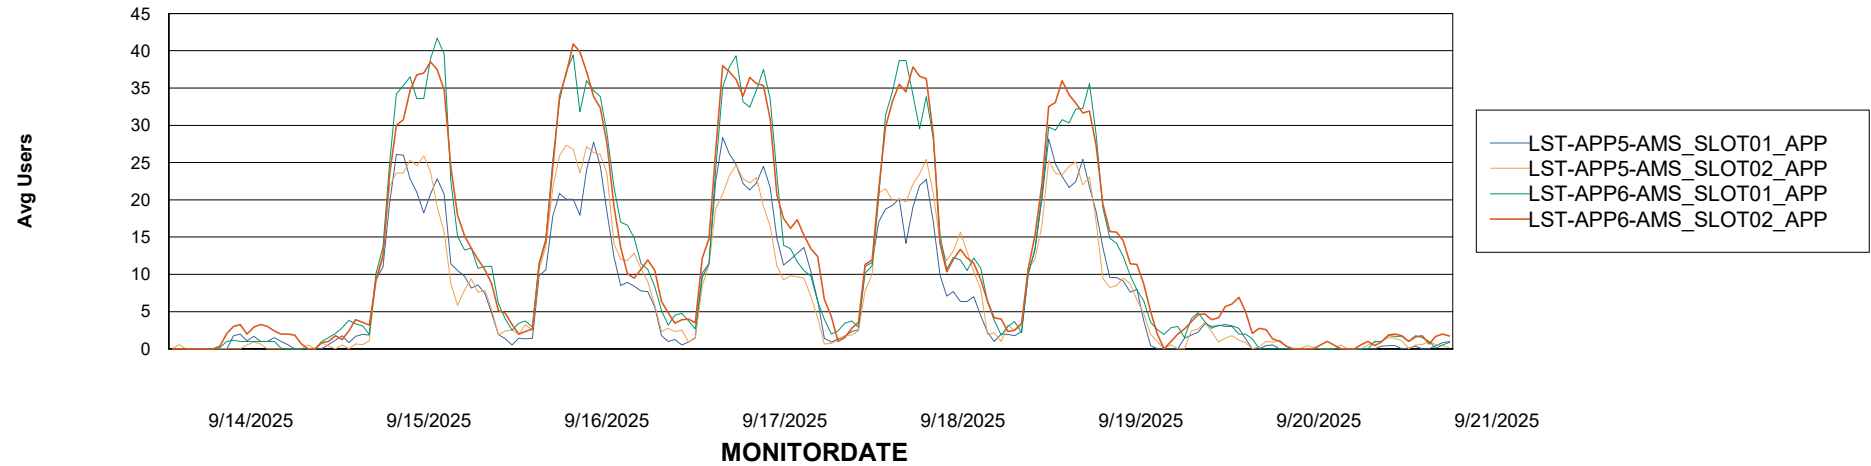

Avg users per day per ABS server