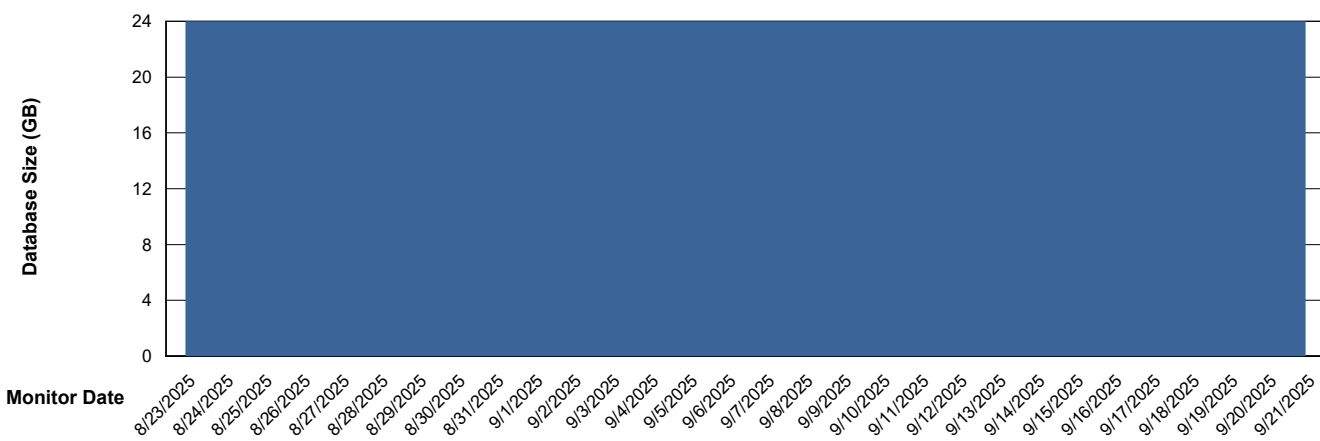

Database growth over last month

Database Tablespace LST-DBS1-AMS_DB_ABSCH

Date	Tablespace Name	Filesize (Gb)	Usedsize (Gb)	Percentage free
9/21/2025	ABSDATA	98	17	82
	INDX	60	1	98
9/20/2025	ABSDATA	98	17	82
	INDX	60	1	98
9/19/2025	ABSDATA	98	17	82
	INDX	60	1	98
9/18/2025	ABSDATA	98	17	82
	INDX	60	1	98
9/17/2025	ABSDATA	98	17	82
	INDX	60	1	98
9/16/2025	ABSDATA	98	17	82
	INDX	60	1	98
9/15/2025	ABSDATA	98	17	82
	INDX	60	1	98