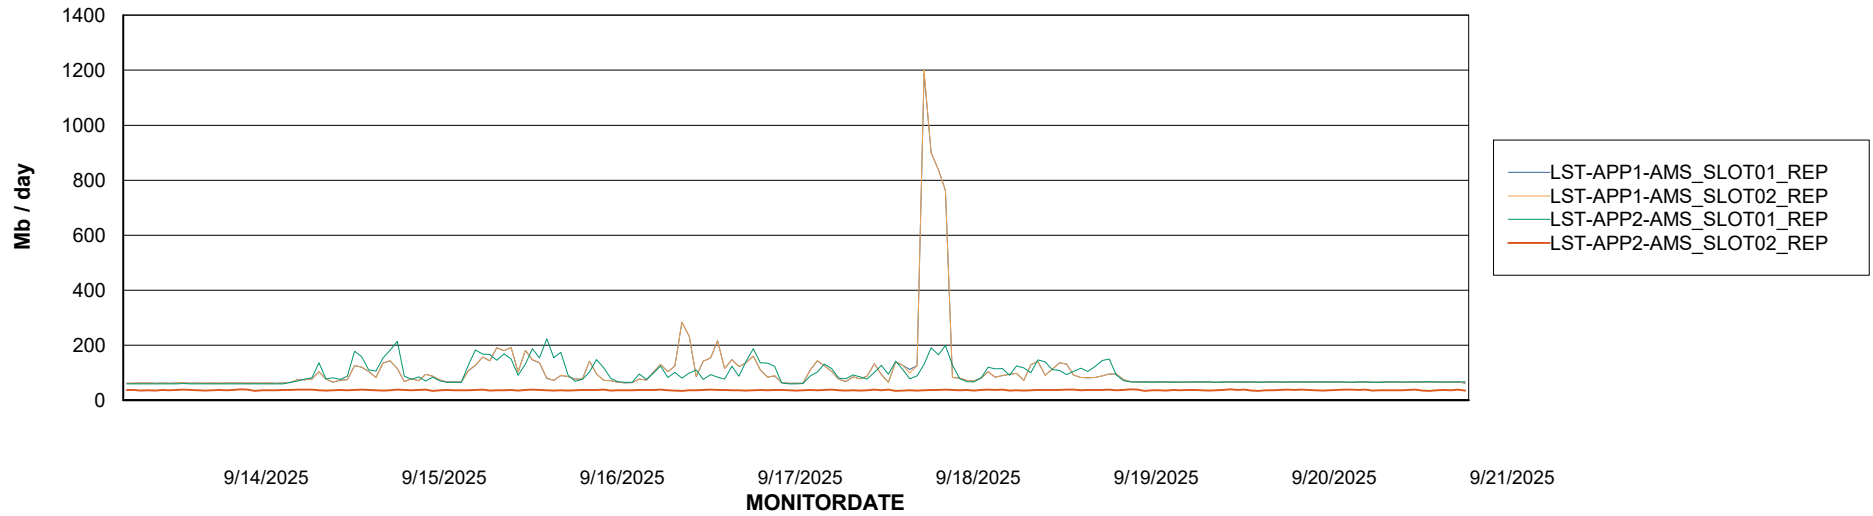

ABSSolute Application ReportServer Services

Avg memory used per ReportServer Service