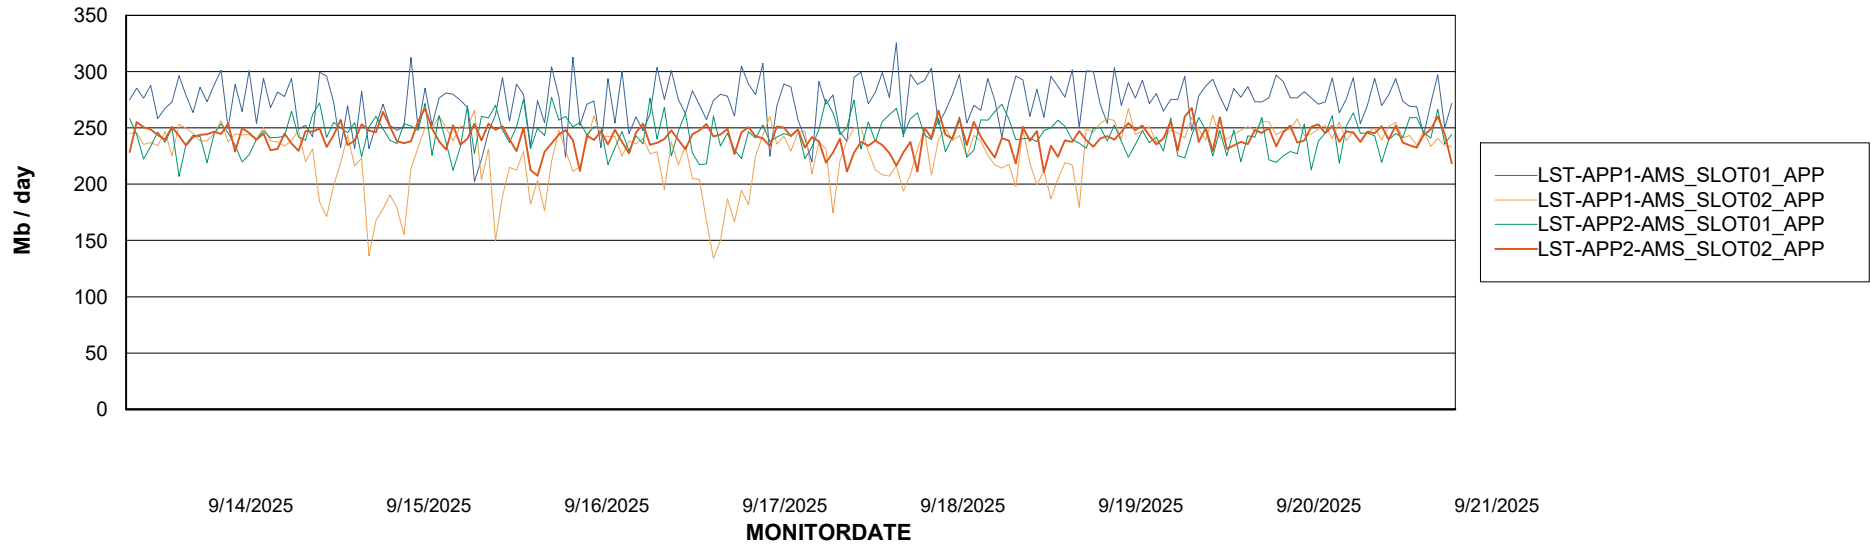

ABSSolute Application Server Services

Avg memory used per ABS Server Service