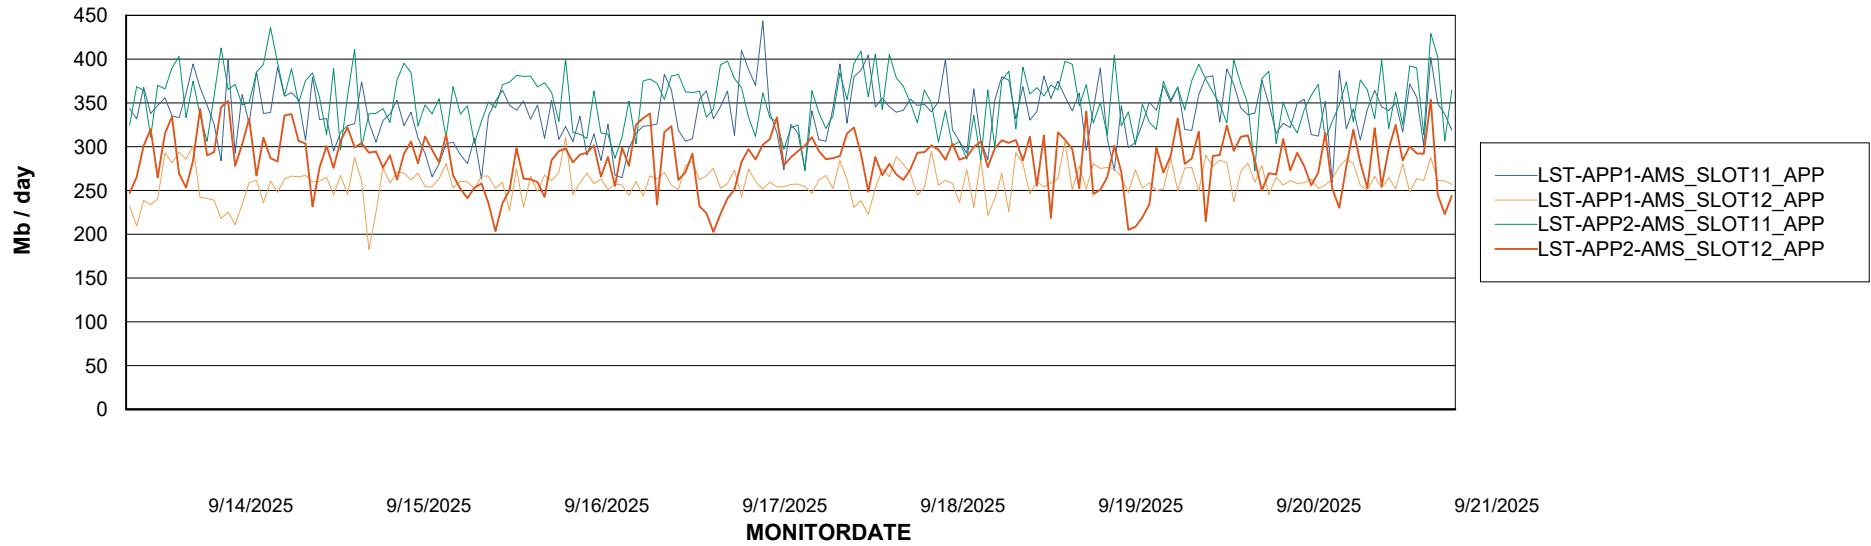

ABSSolute Application Server Services

Avg memory used per ABS Server Service