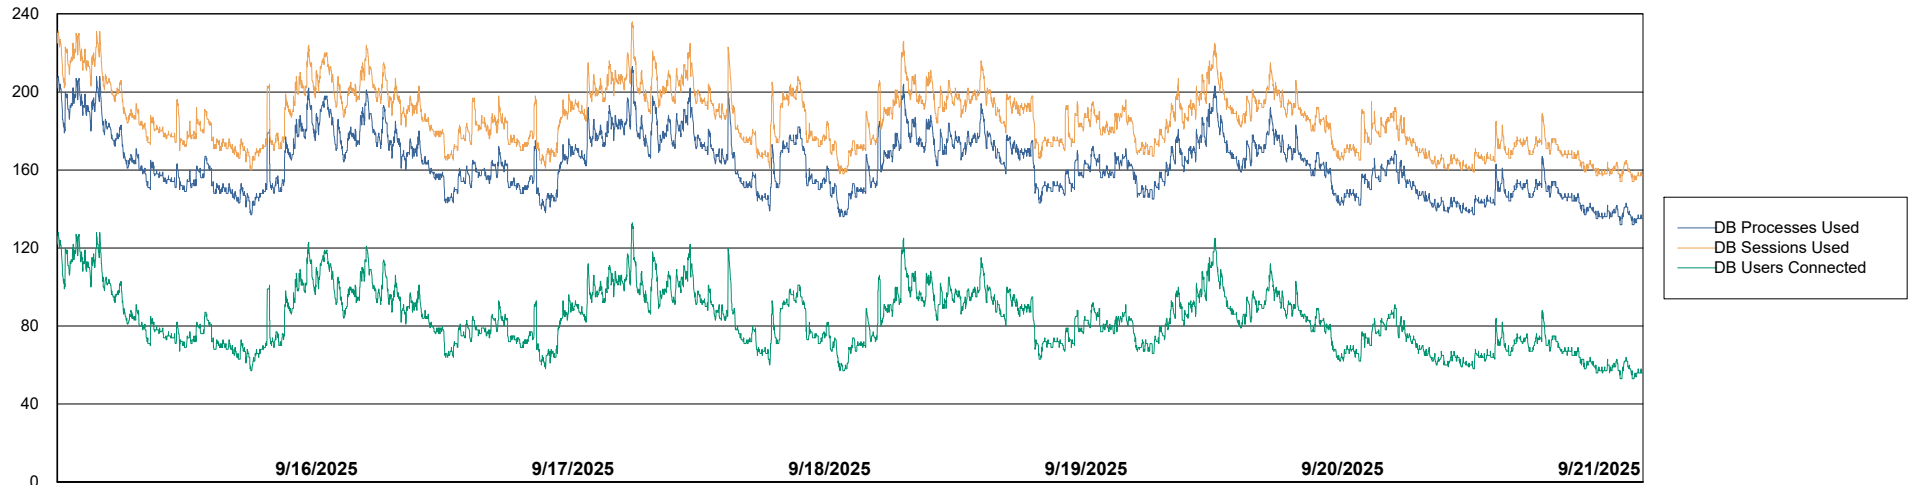

Database Performance LST-DBS2-AMS_DB_ABSCH2