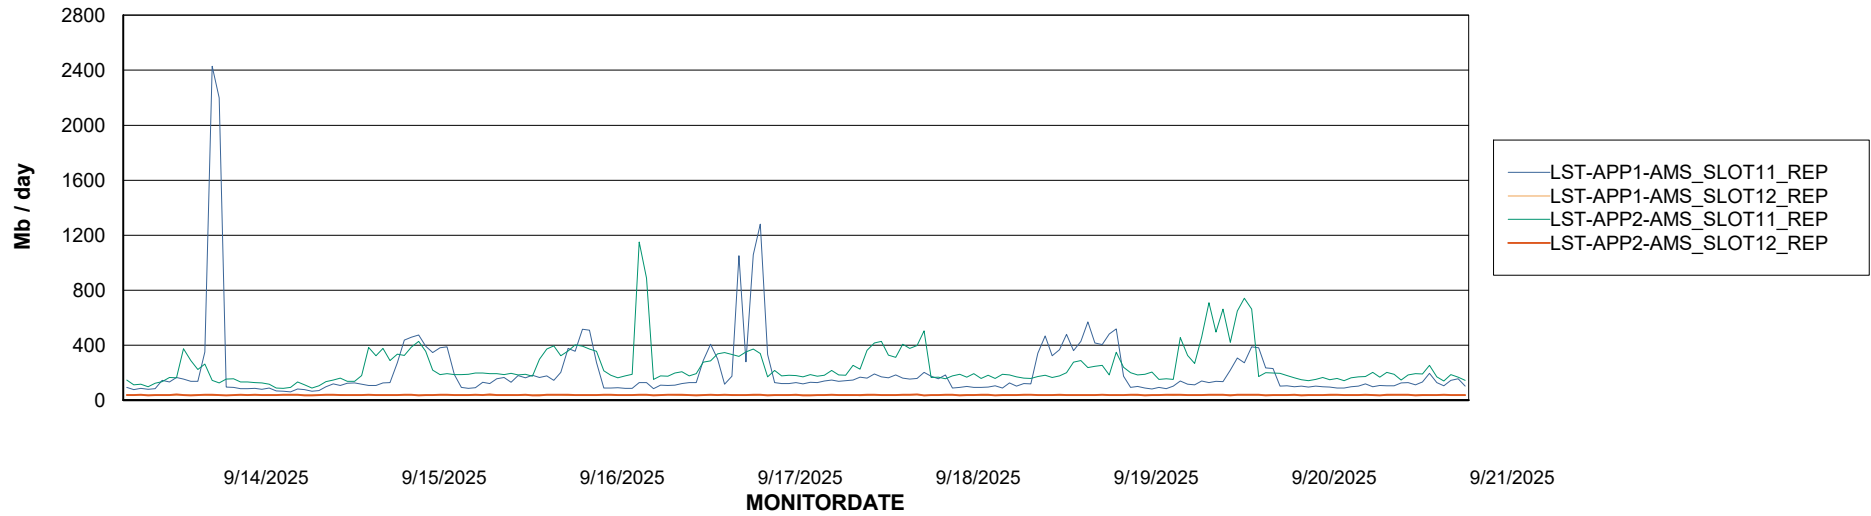

ABSSolute Application ReportServer Services

Avg memory used per ReportServer Service