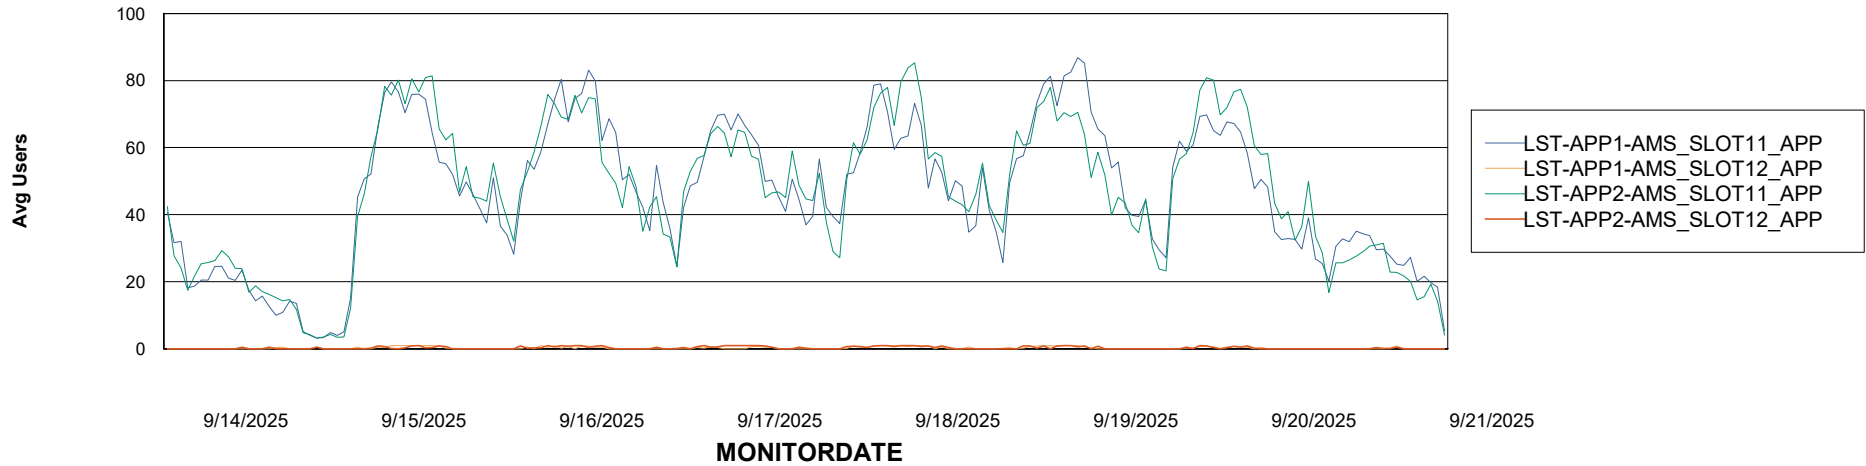

Weekly SLA Customer Report

Customer LST OCI AMS Production ABSCH2
Database ID 216

ABSSolute Application Server Services

Avg memory used per ABS Server Service

Avg users per day per ABS server

Weekly SLA Customer Report