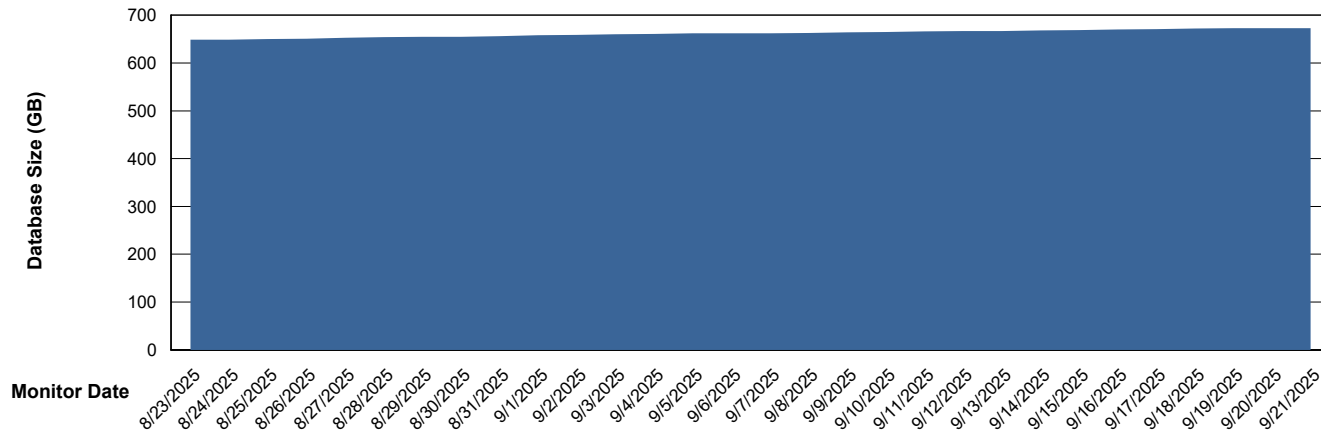

Customer KLH_Production (24/7)
Database ID 139

DATABASE SIZE KLH_PRD_SRSBIDB02_ABS1

Database growth over last month

DATABASE SIZE KLH_PRD_SRSDB01_ABS1

Database growth over last month

Weekly SLA Customer Report