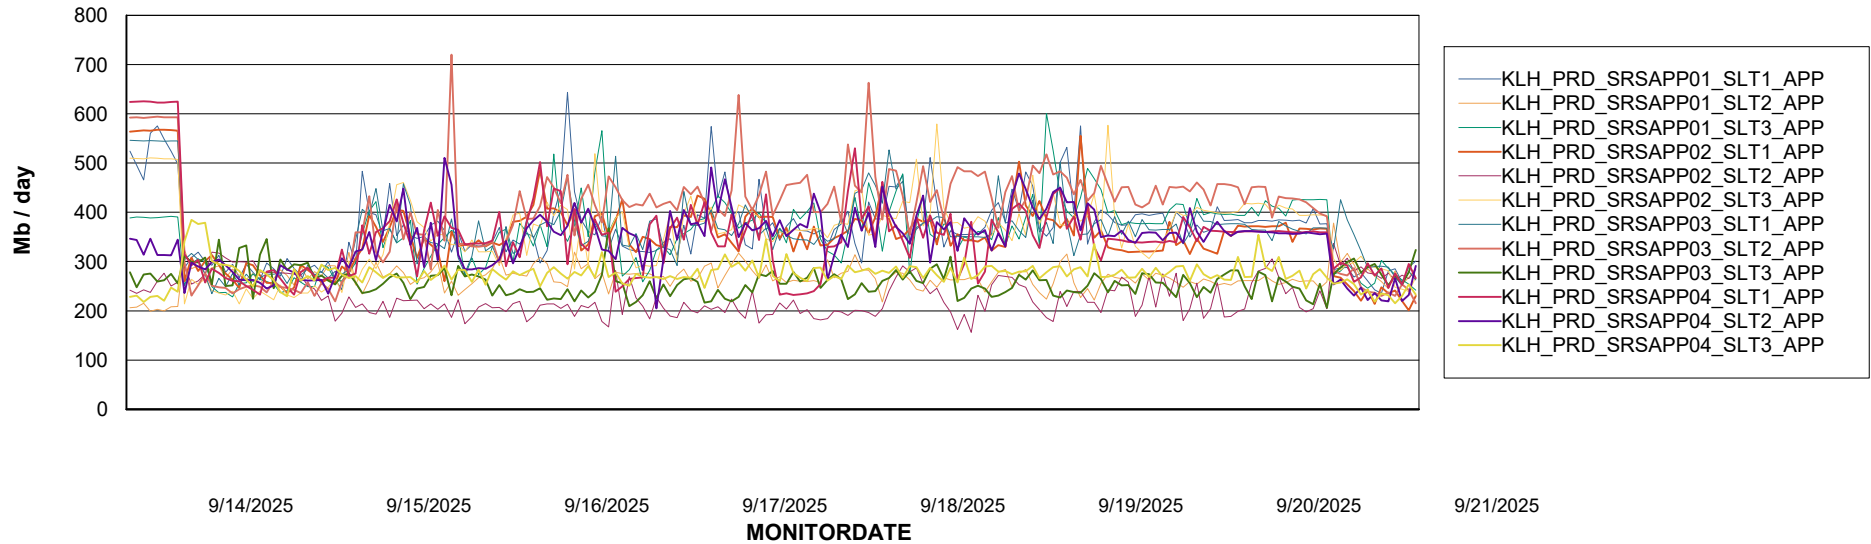

ABSSolute Application Server Services

Avg memory used per ABS Server Service