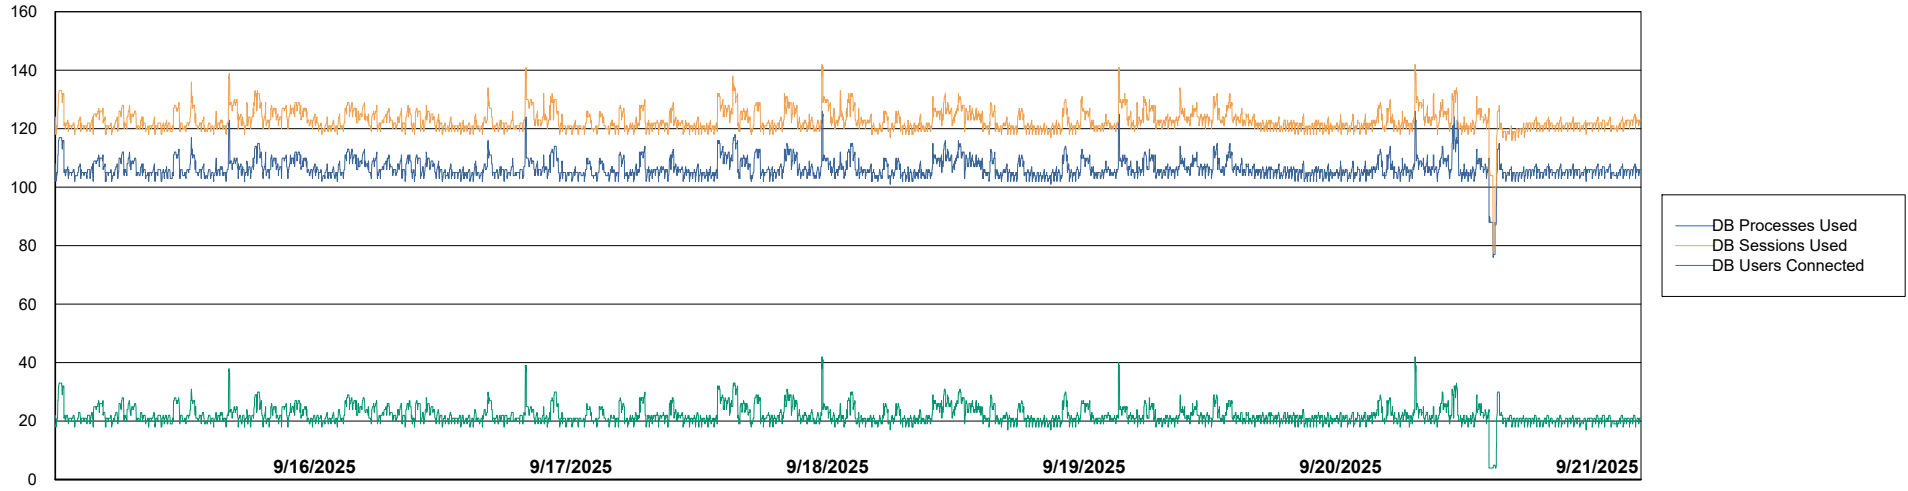

Weekly SLA Customer Report

Customer KLH_Production (24/7)
Database ID 139

Database Performance KLH_PRD_SRSBIDB02_ABS1

Weekly SLA Customer Report

Customer KLH_Production (24/7)
Database ID 139

Database Performance KLH_PRD_SRSDDB01_ABS1