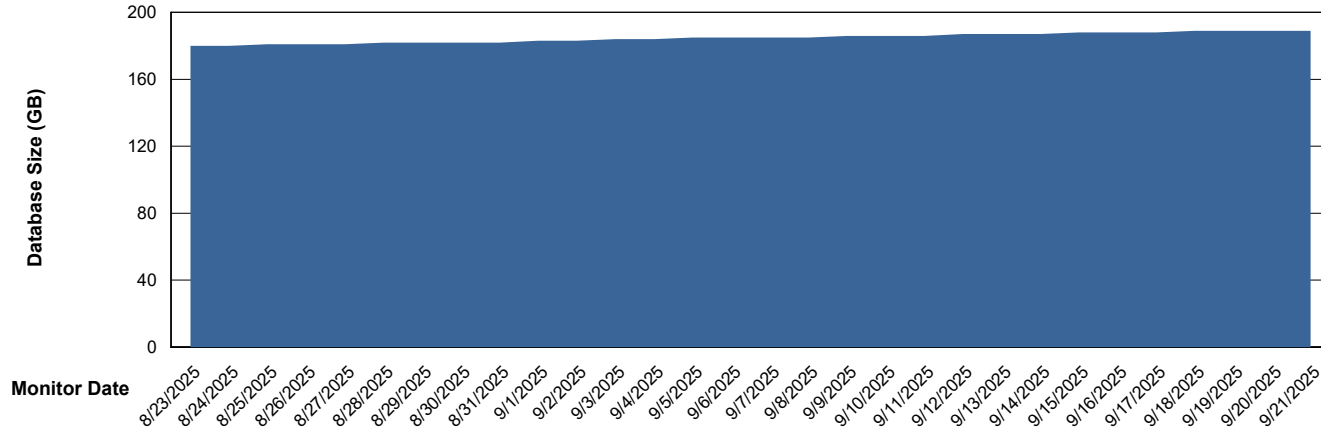

Weekly SLA Customer Report

Customer KLH_Production (24/7)
Database ID 139

Database Performance KLH_PRD_SRSD02_HSBABS1

DB Processes Max 1,000
DB Processes Max 0
DB Processes Max 4

Weekly SLA Customer Report

Customer KLH_Production (24/7)
Database ID 139

DATABASE SIZE KLH_PRD_SRSBIDB02_ABS1

Database growth over last month

DATABASE SIZE KLH_PRD_SRSDB01_ABS1

Database growth over last month

Weekly SLA Customer Report