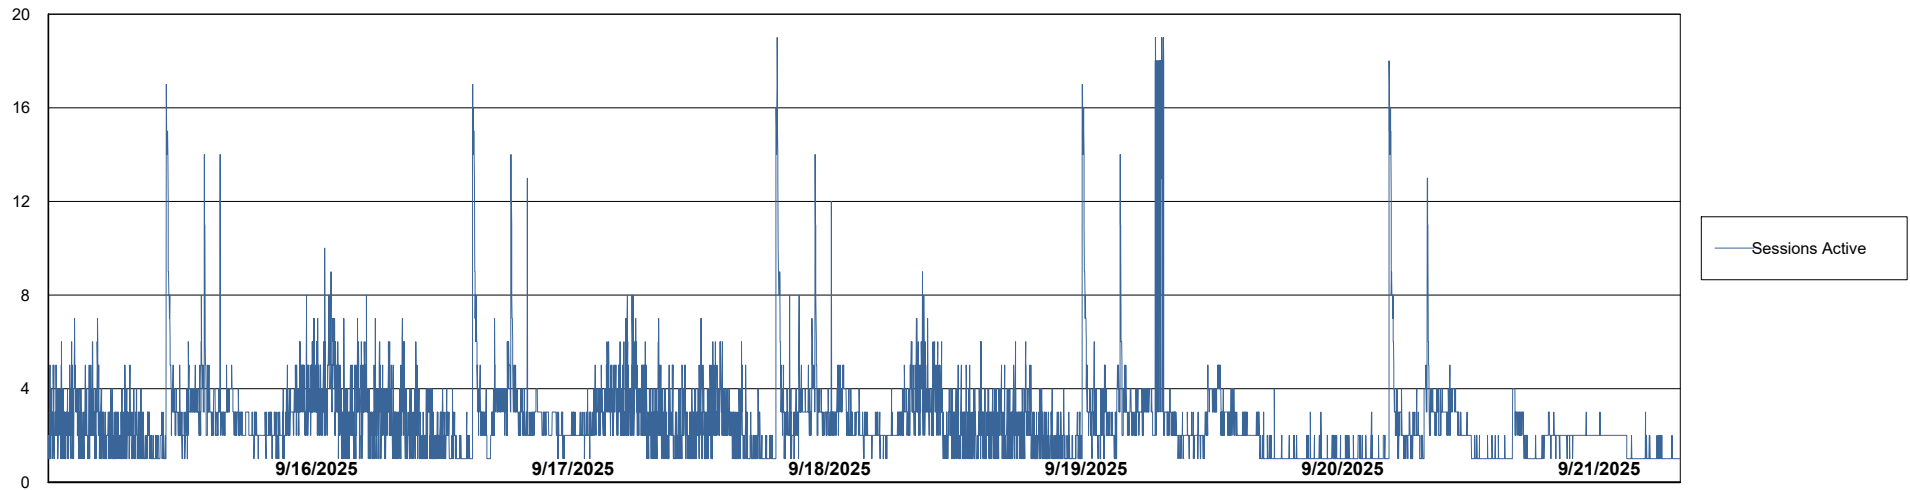

Weekly SLA Customer Report

Customer KLH_Production (24/7)
Database ID 139

Database Performance KLH_PRD_SRSBIDB02_ABS1

Weekly SLA Customer Report

Customer KLH_Production (24/7)
Database ID 139

Database Performance KLH_PRD_SRSDDB01_ABS1