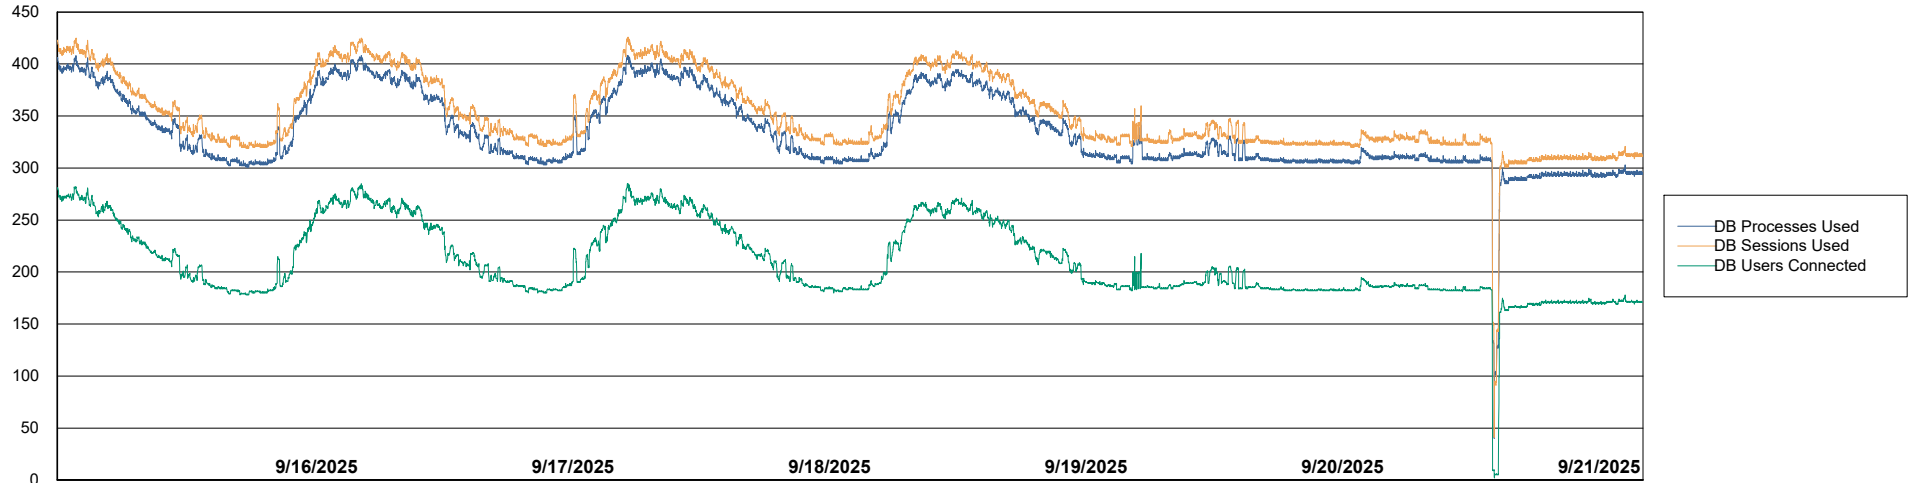

Weekly SLA Customer Report

Customer KLH_Production (24/7)
Database ID 139

Database Performance KLH_PRD_SRSBIDB02_ABS1

Weekly SLA Customer Report

Customer KLH_Production (24/7)
Database ID 139

Database Performance KLH_PRD_SRSDDB01_ABS1