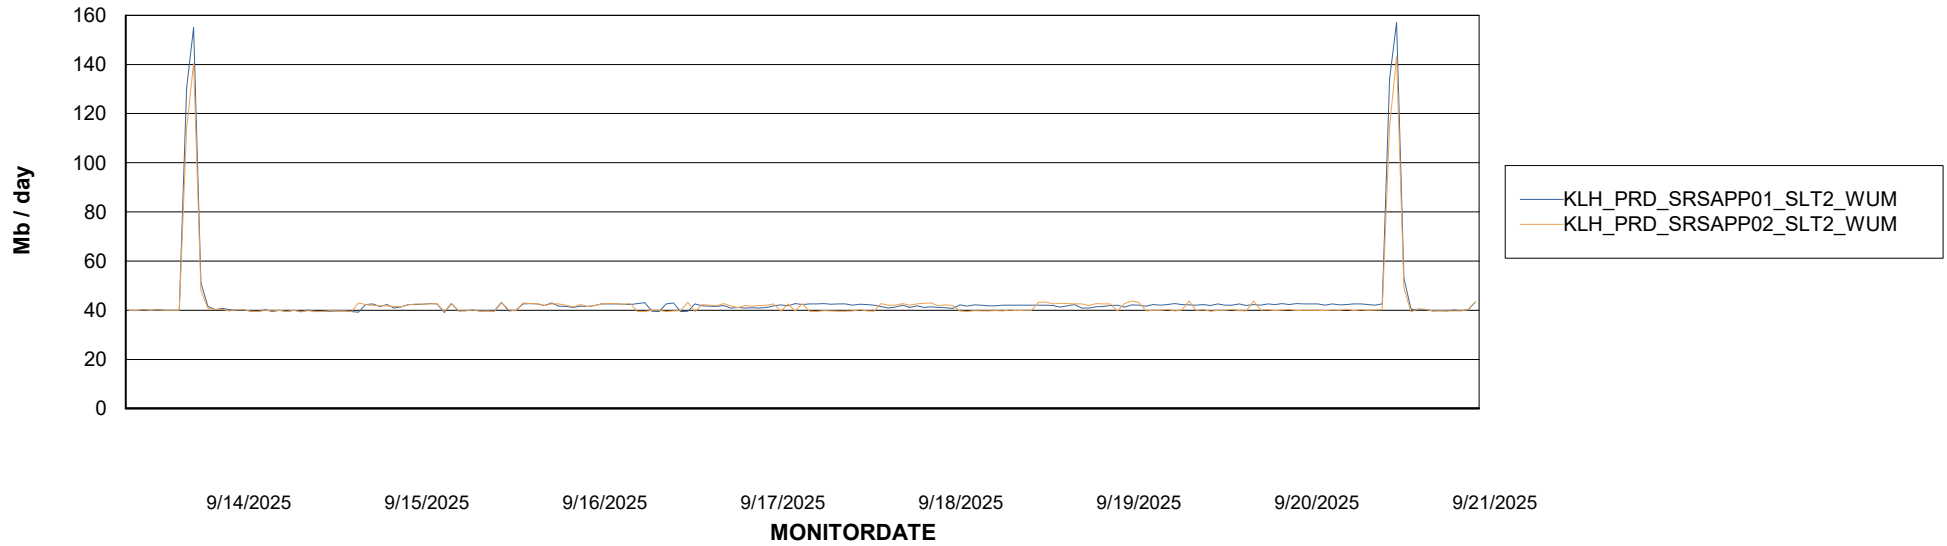

ABSSolute Web Component Services

Avg memory used per ABS Web component