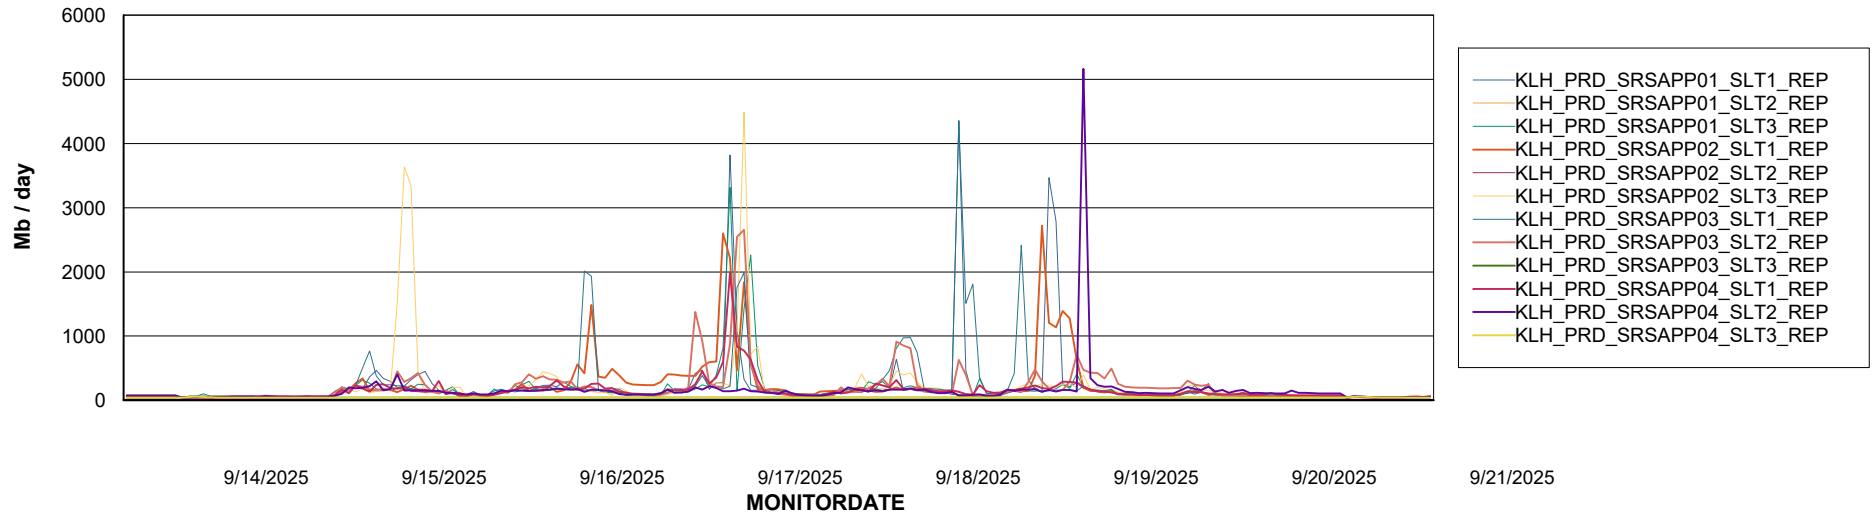

ABSSolute Application ReportServer Services

Avg memory used per ReportServer Service