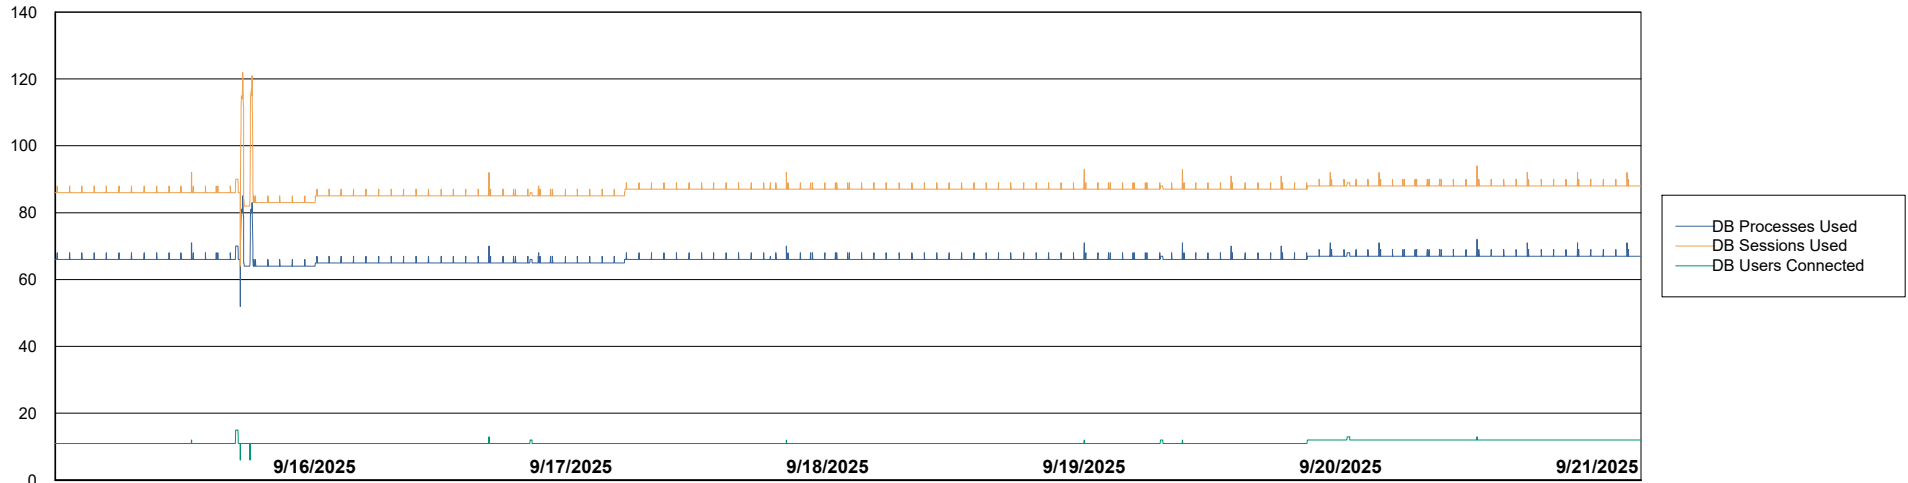

DB Processes Max 1,000

Weekly SLA Customer Report

Customer KLA_Production
Database ID 193

Database Performance KLA_TST_KLAHQORA06_DB_ABST

Weekly SLA Customer Report

Customer KLA_Production
Database ID 193

DATABASE SIZE KLA_PRD_KLAHQORA05_DB_ABS1