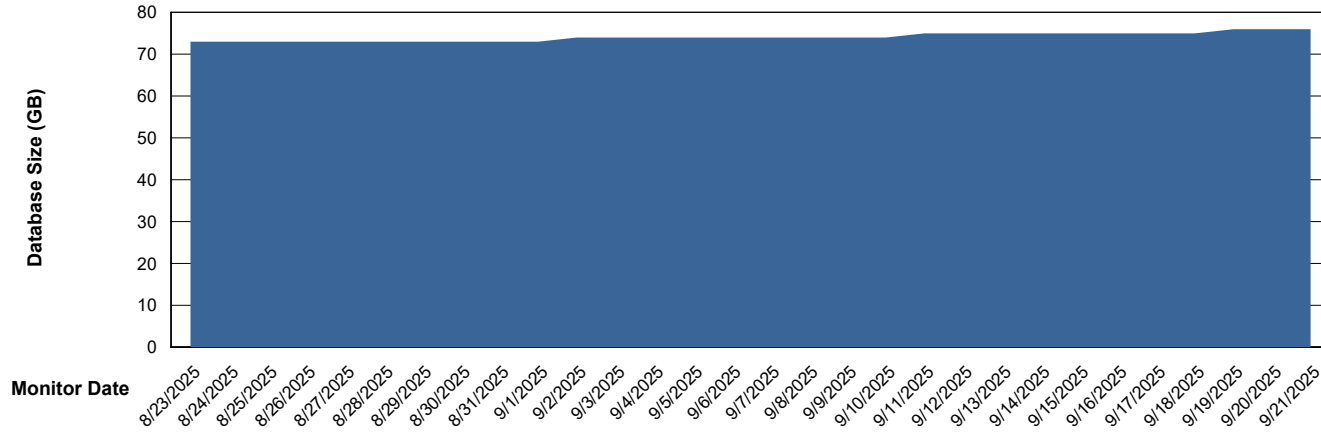

DATABASE SIZE KBR-BI-TOR_PROD_ABS1

Database growth over last month