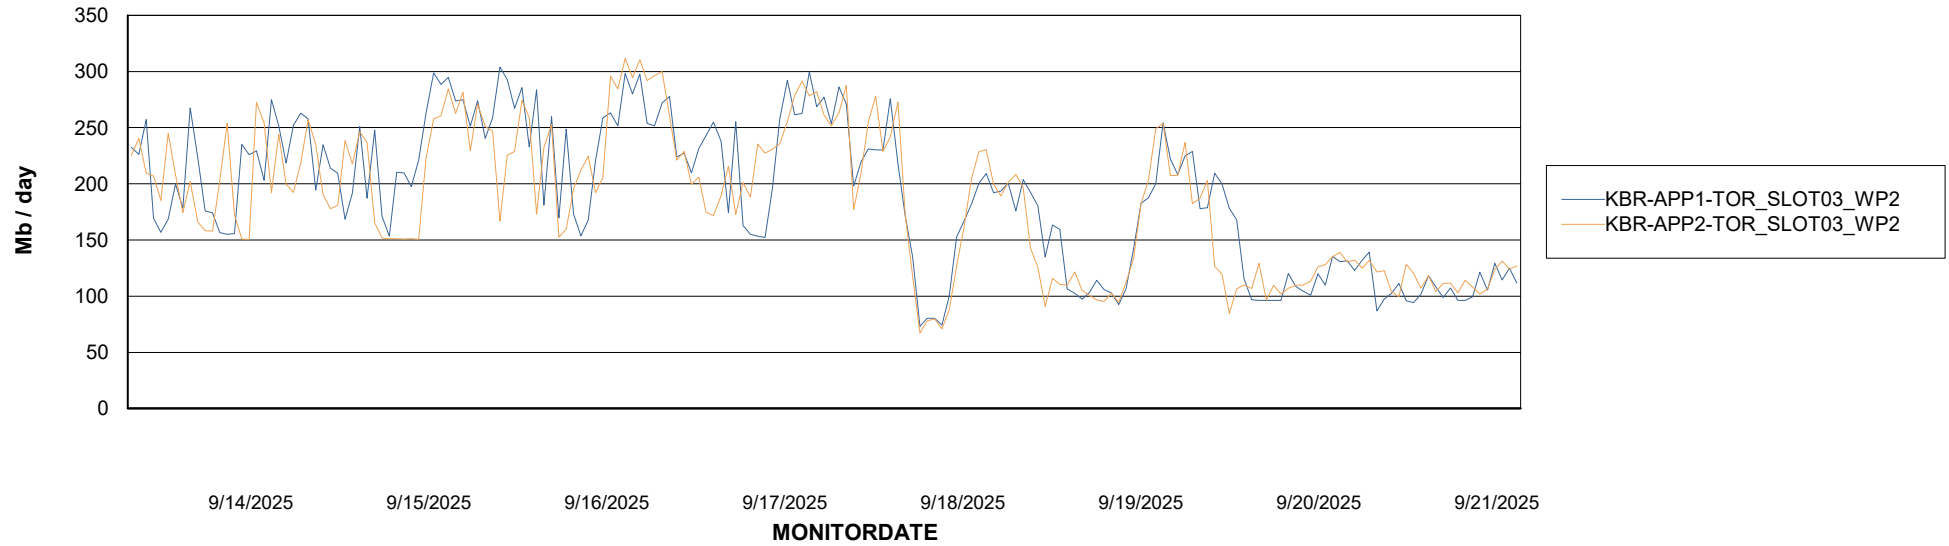

ABSSolute Web Component Services

Avg memory used per ABS Web component