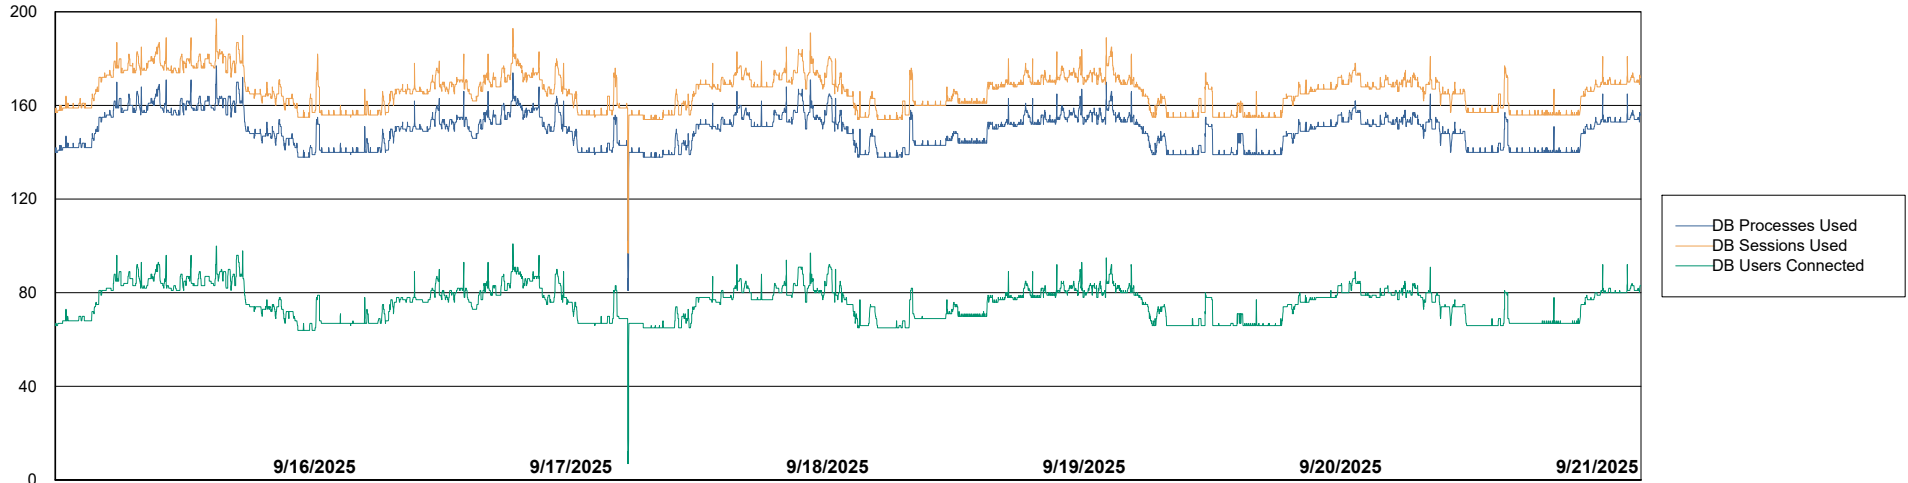

Weekly SLA Customer Report

Customer KBR OCI TOR Production
Database ID 200

Database Performance KBR-BI-TOR_PROD_ABS1

Weekly SLA Customer Report

Customer KBR OCI TOR Production
Database ID 200

Database Performance KBR-DBS1-TOR_PROD_ABS1