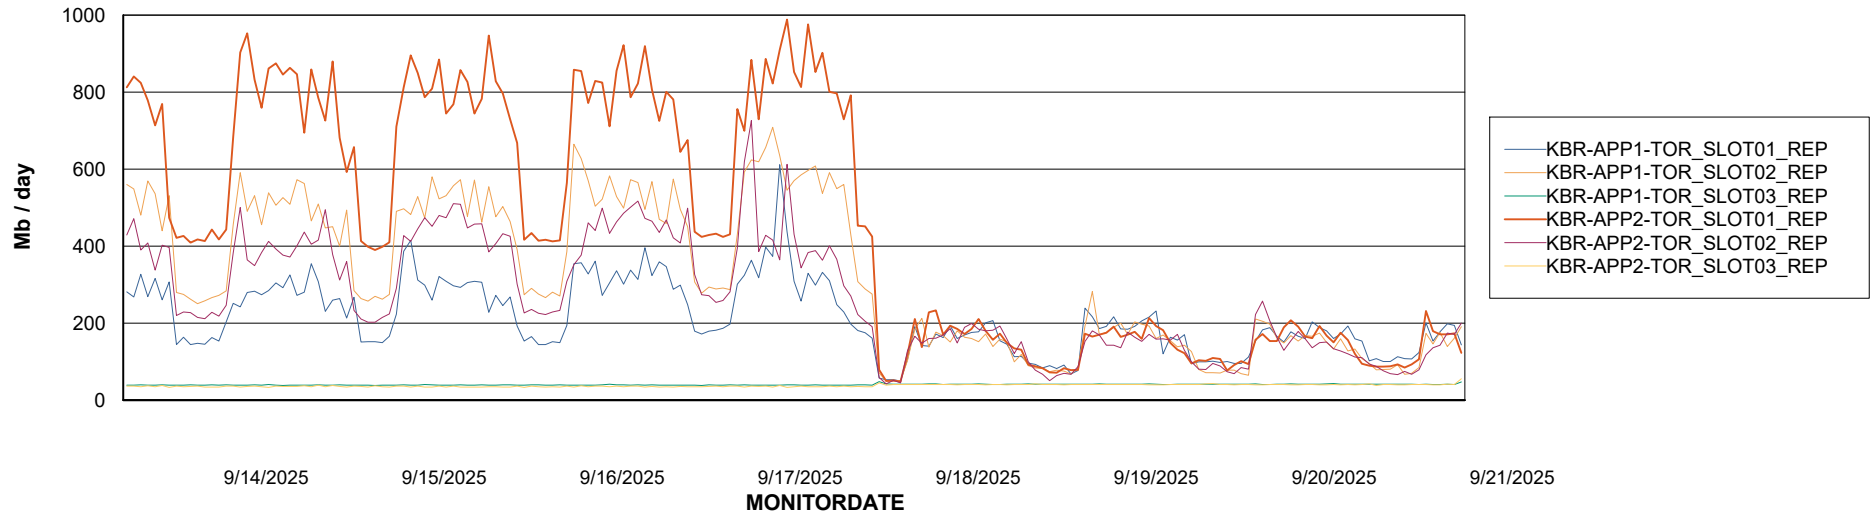

Avg memory used per ABS Server Service

Avg users per day per ABS server

Weekly SLA Customer Report

Customer KBR OCI TOR Production
Database ID 200

ABSSolute Application ReportServer Services

Avg memory used per ReportServer Service