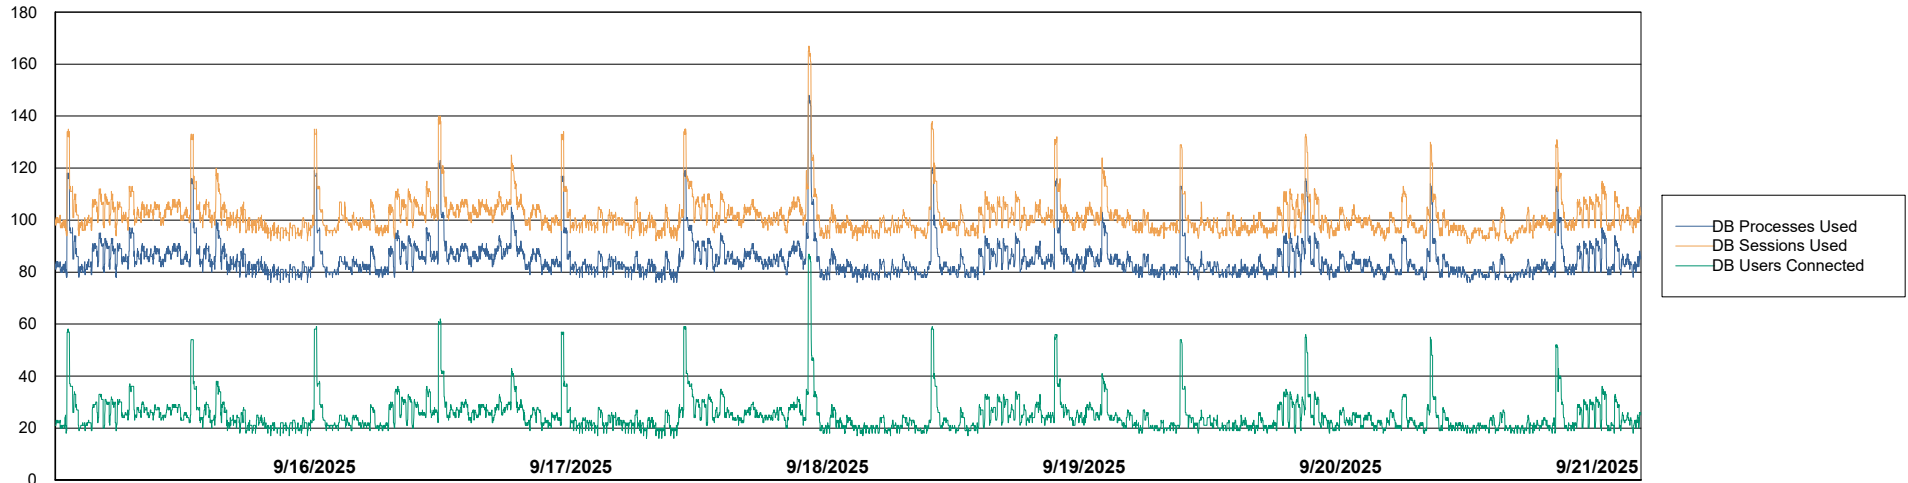

Database Performance KBR-BI-TOR_PROD_ABS1