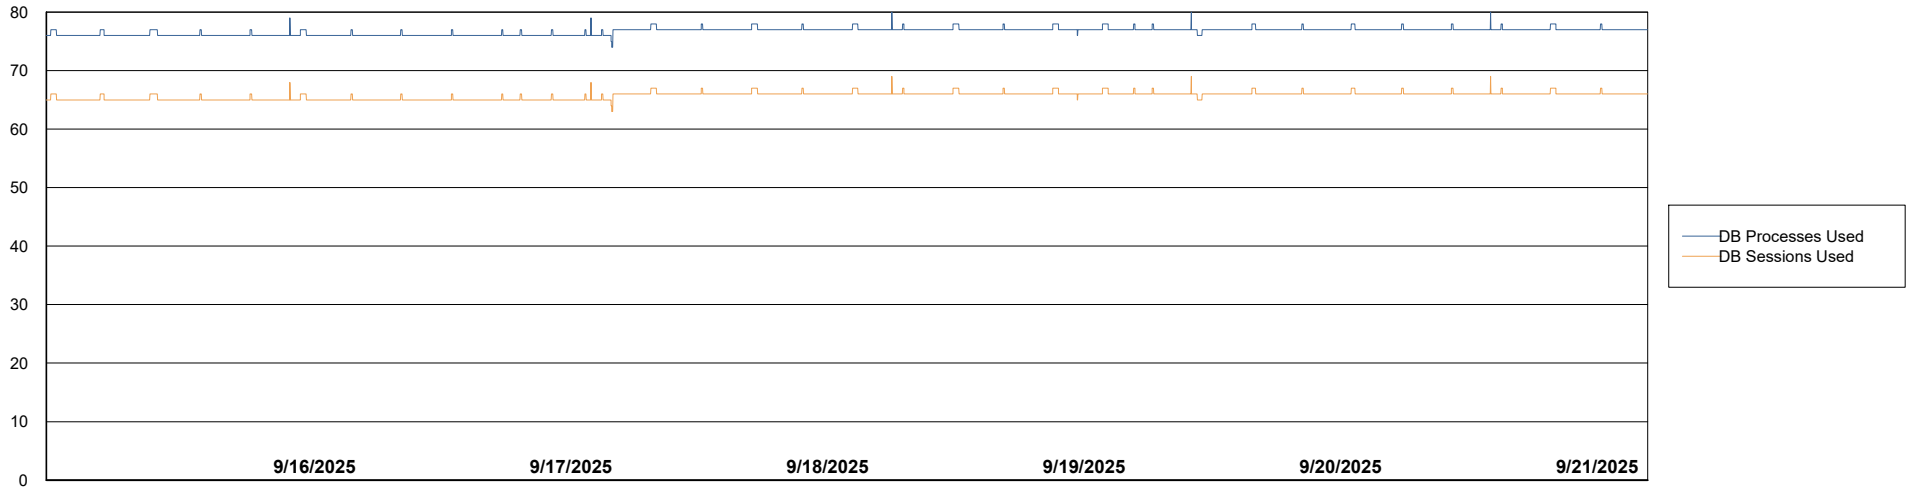

Database Performance KBR-DBS2-TOR_PROD_HSBABS1

DB Processes Max 0
DB Processes Max 1,000
DB Processes Max 4