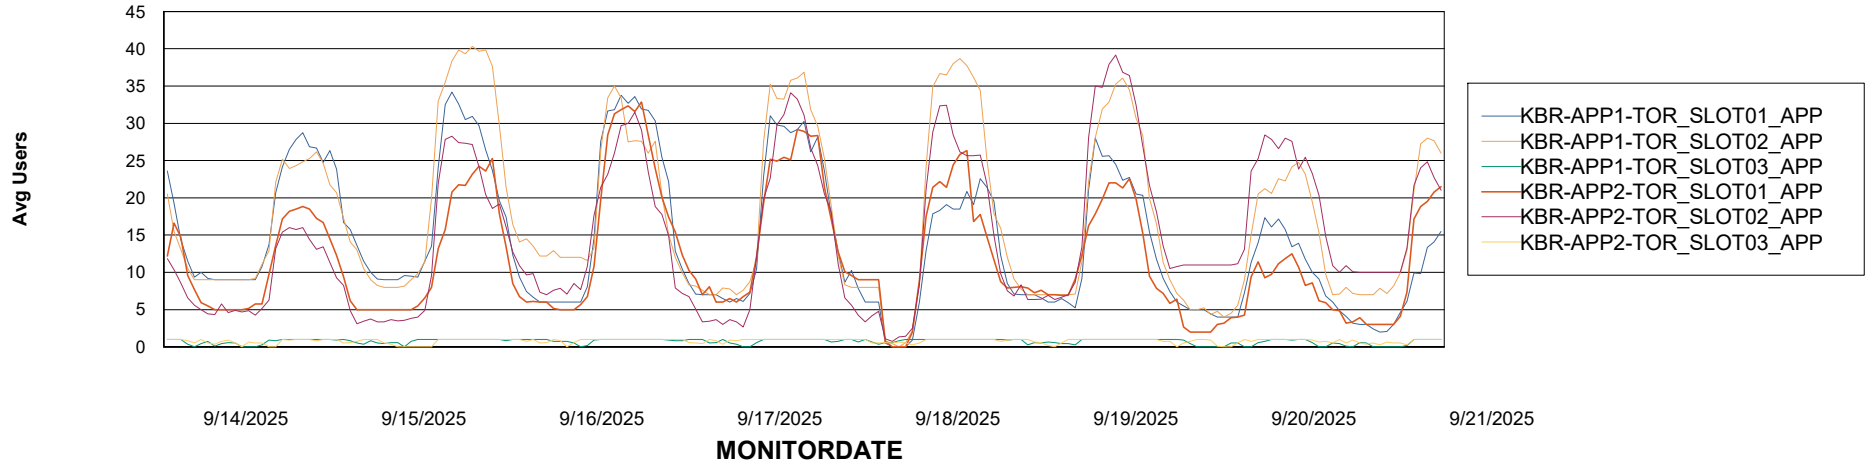

Avg users per day per ABS server