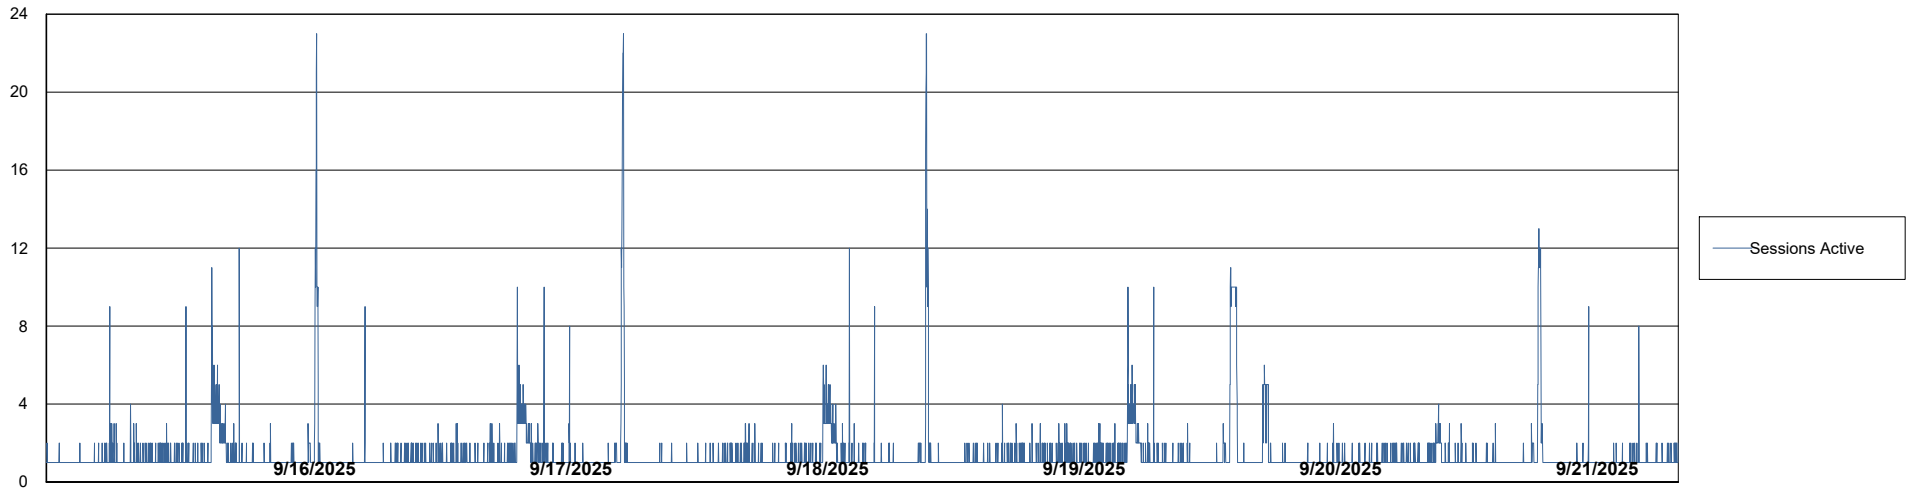

Weekly SLA Customer Report

Customer KBR OCI TOR Production
Database ID 200

Database Performance KBR-BI-TOR_PROD_ABS1

Weekly SLA Customer Report

Customer KBR OCI TOR Production
Database ID 200

Database Performance KBR-DBS1-TOR_PROD_ABS1