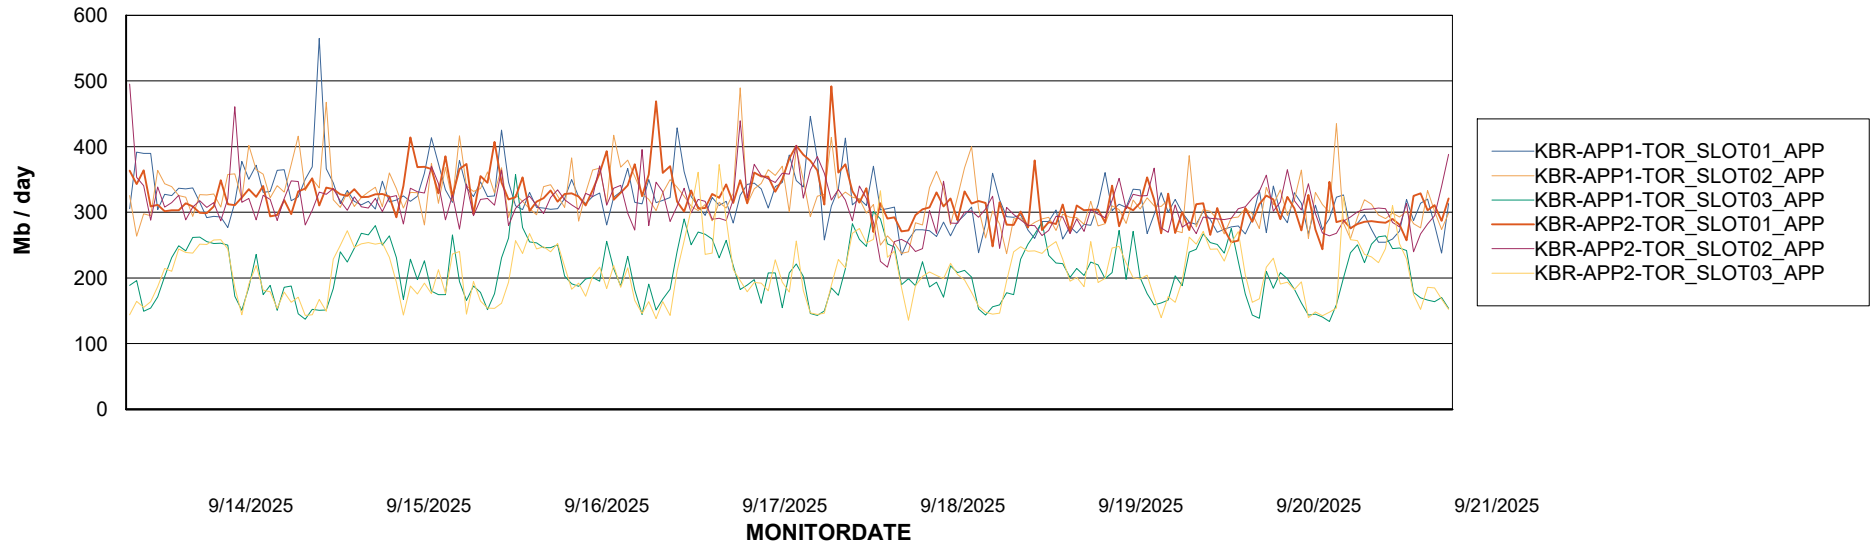

ABSSolute Application Server Services

Avg memory used per ABS Server Service