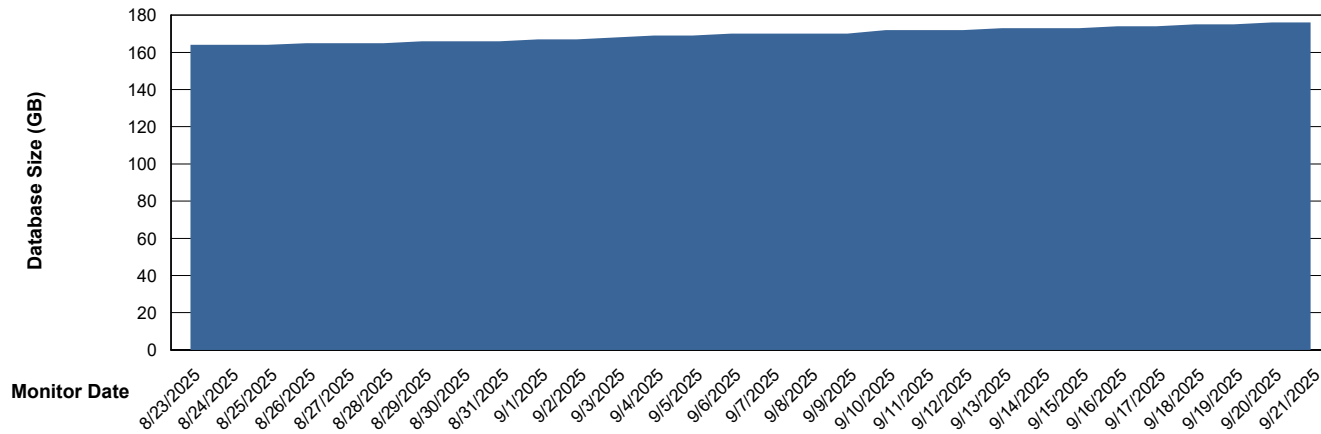

Customer KBR OCI TOR Production
Database ID 200

DATABASE SIZE KBR-BI-TOR_PROD_ABS1

Database growth over last month

DATABASE SIZE KBR-DBS1-TOR_PROD_ABS1

Database growth over last month

Weekly SLA Customer Report