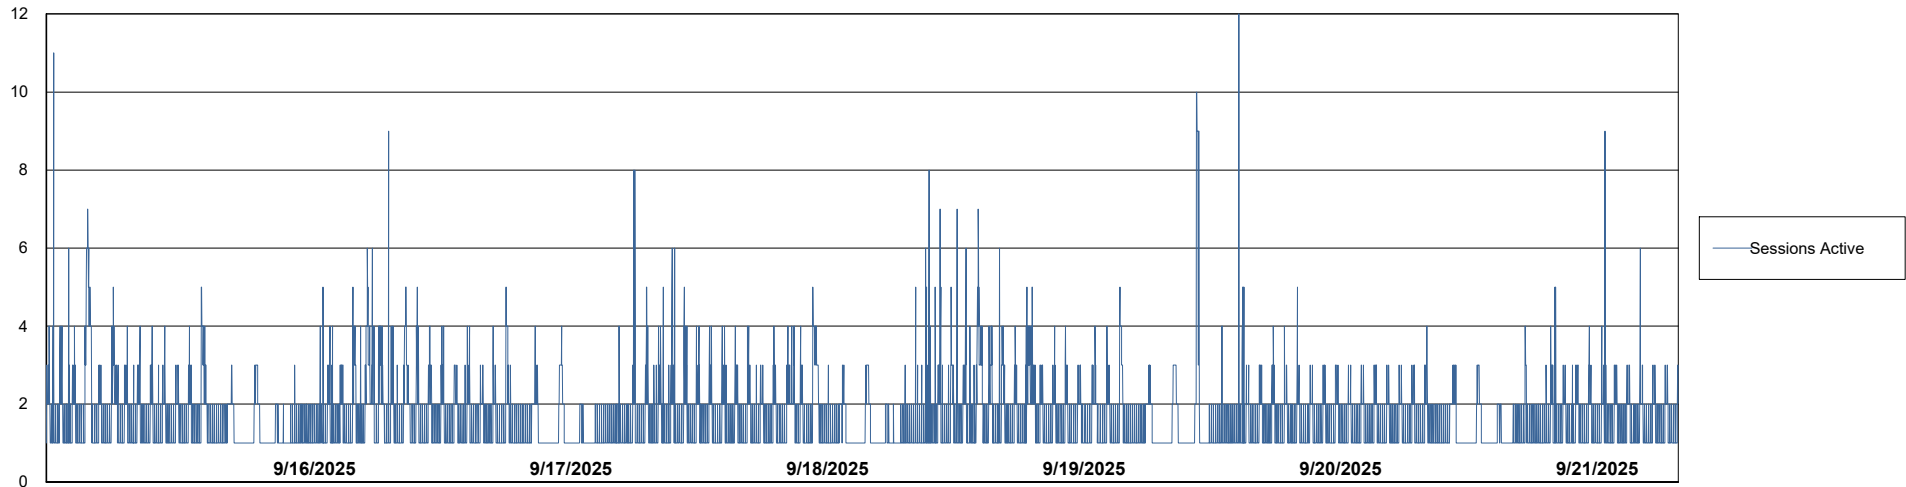

Weekly SLA Customer Report

Customer JSG_Production (24/7)
Database ID 102

Harddisk Usage JSG_PRD_WORF

	Free disk space on C: (%)	Total disk space on C: (Gb)	Used disk space on C: (Gb)
9/21/2025	50	149	75
9/20/2025	50	149	75
9/19/2025	50	149	75
9/18/2025	50	149	75
9/17/2025	50	149	75
9/16/2025	50	149	75
9/15/2025	50	149	75

Weekly SLA Customer Report

Customer JSG_Production (24/7)
Database ID 102

Database Performance JSG_PRD_BASHIR_DB_ABS1

Weekly SLA Customer Report

Customer JSG_Production (24/7)
Database ID 102

Database Performance JSG_PRD_PICARD_DB_ABS1