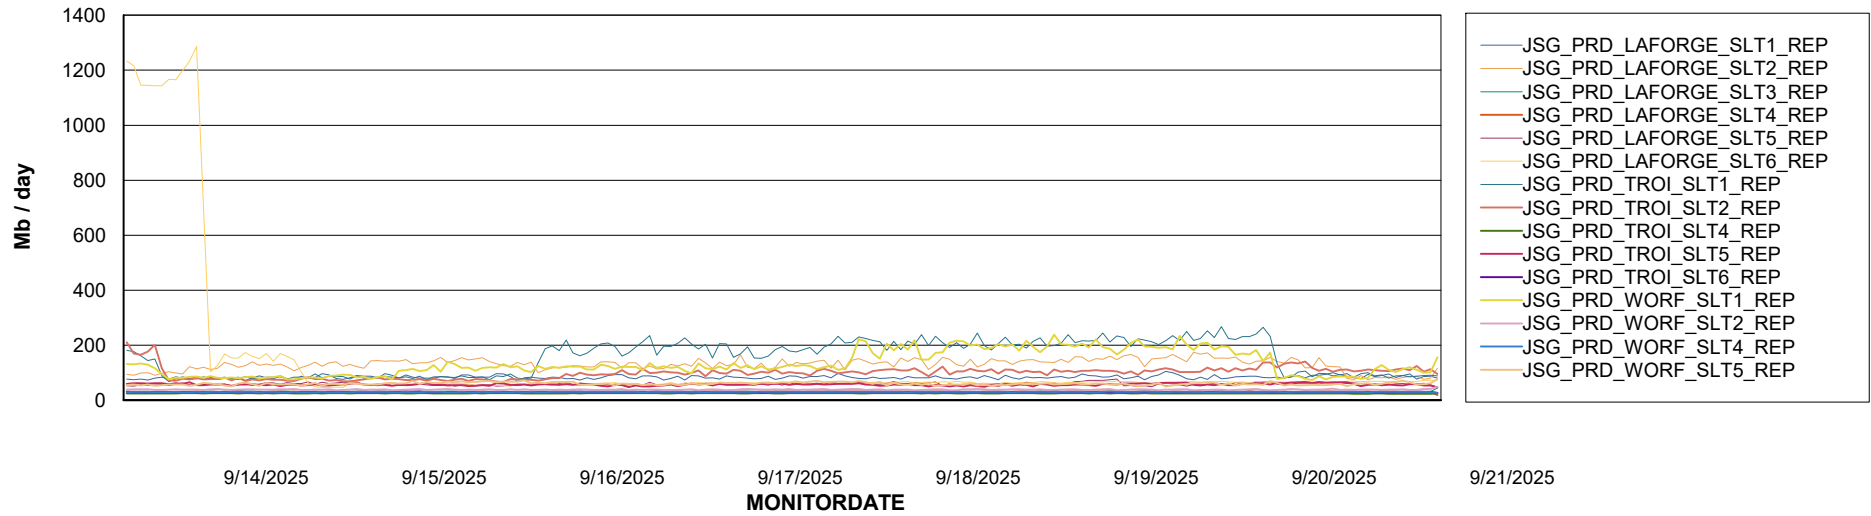

ABSSolute Application ReportServer Services

Avg memory used per ReportServer Service