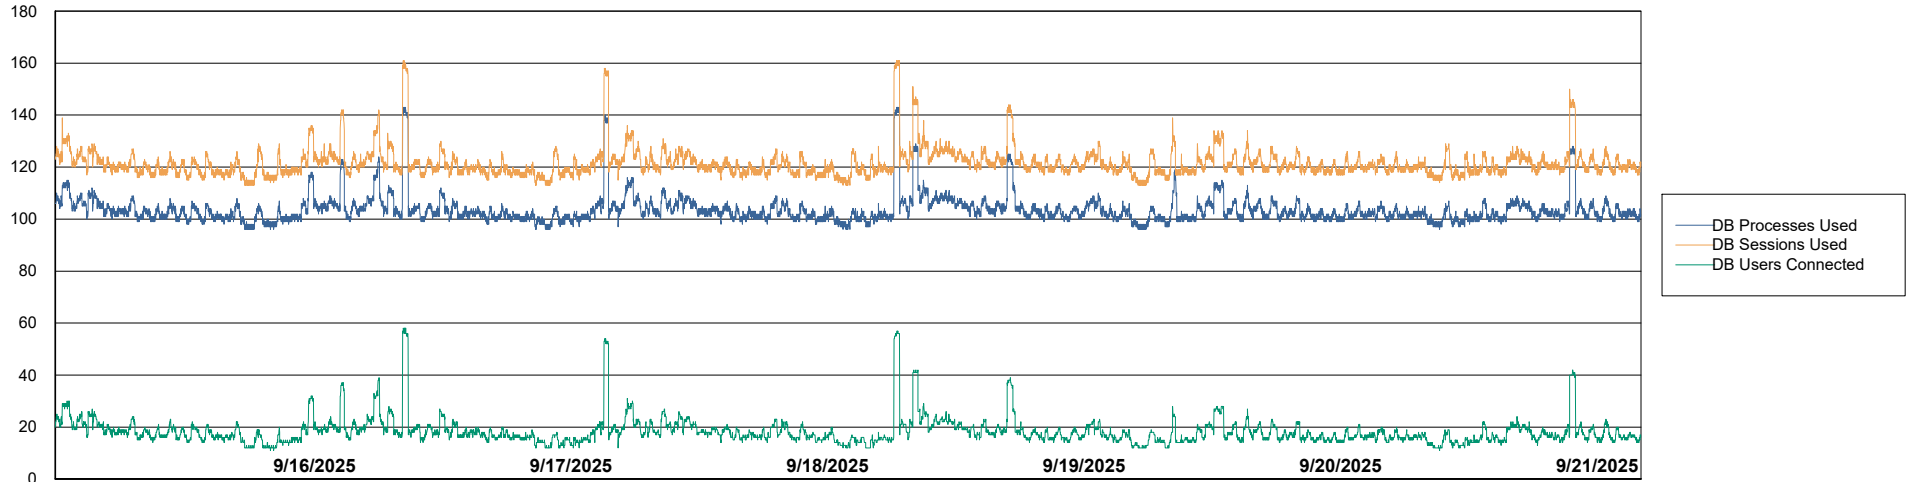

Database Performance JSG_PRD_BASHIR_DB_ABS1