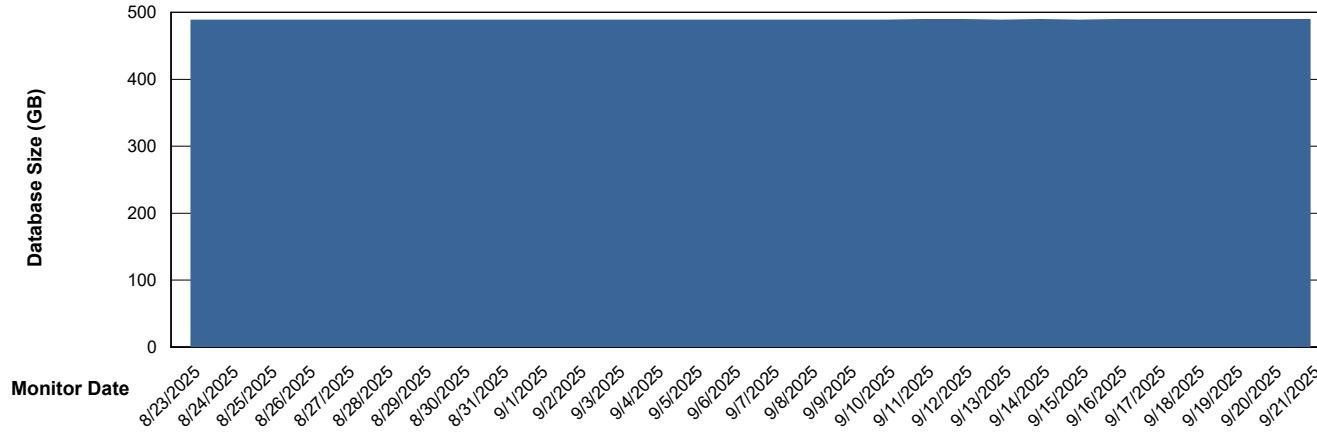

DATABASE SIZE JSG_PRD_BASHIR_DB_ABS1

Database growth over last month