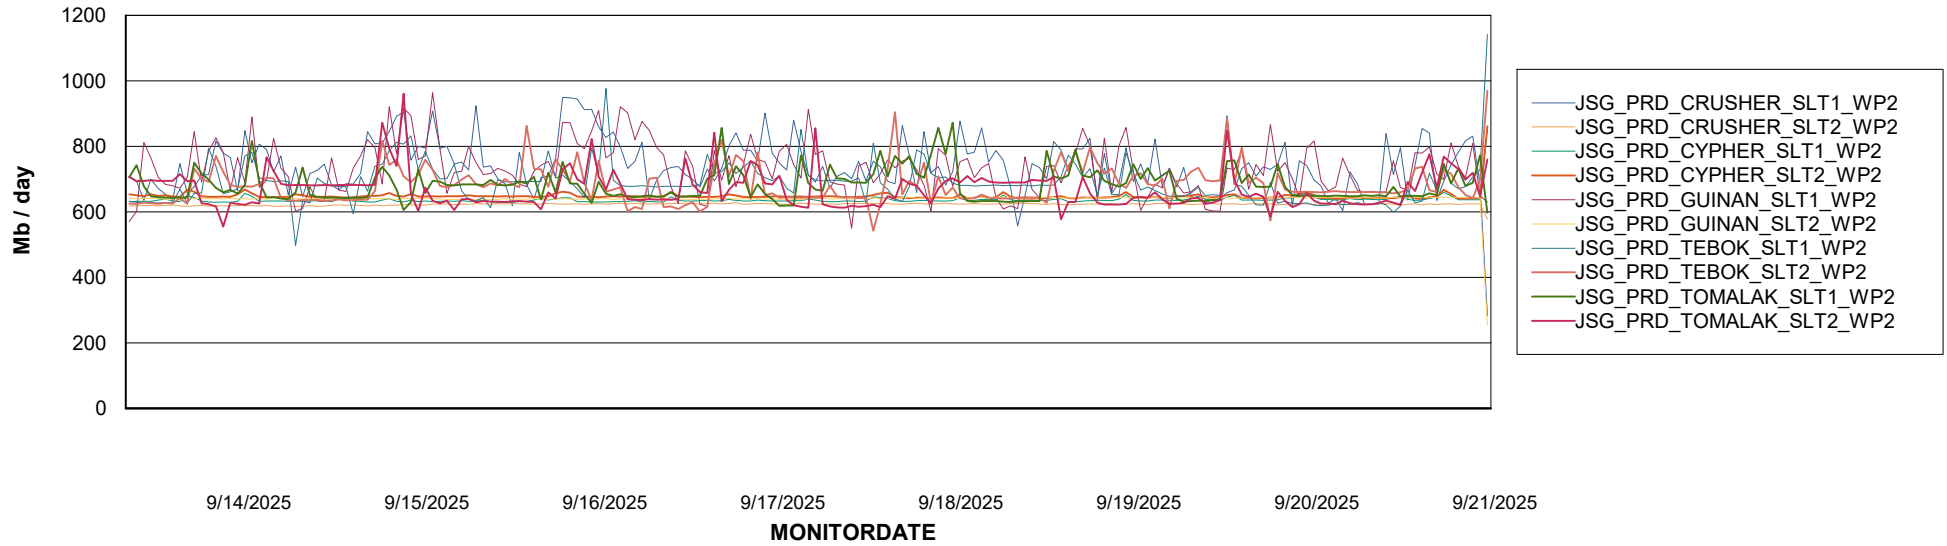

ABSSolute Web Component Services

Avg memory used per ABS Web component