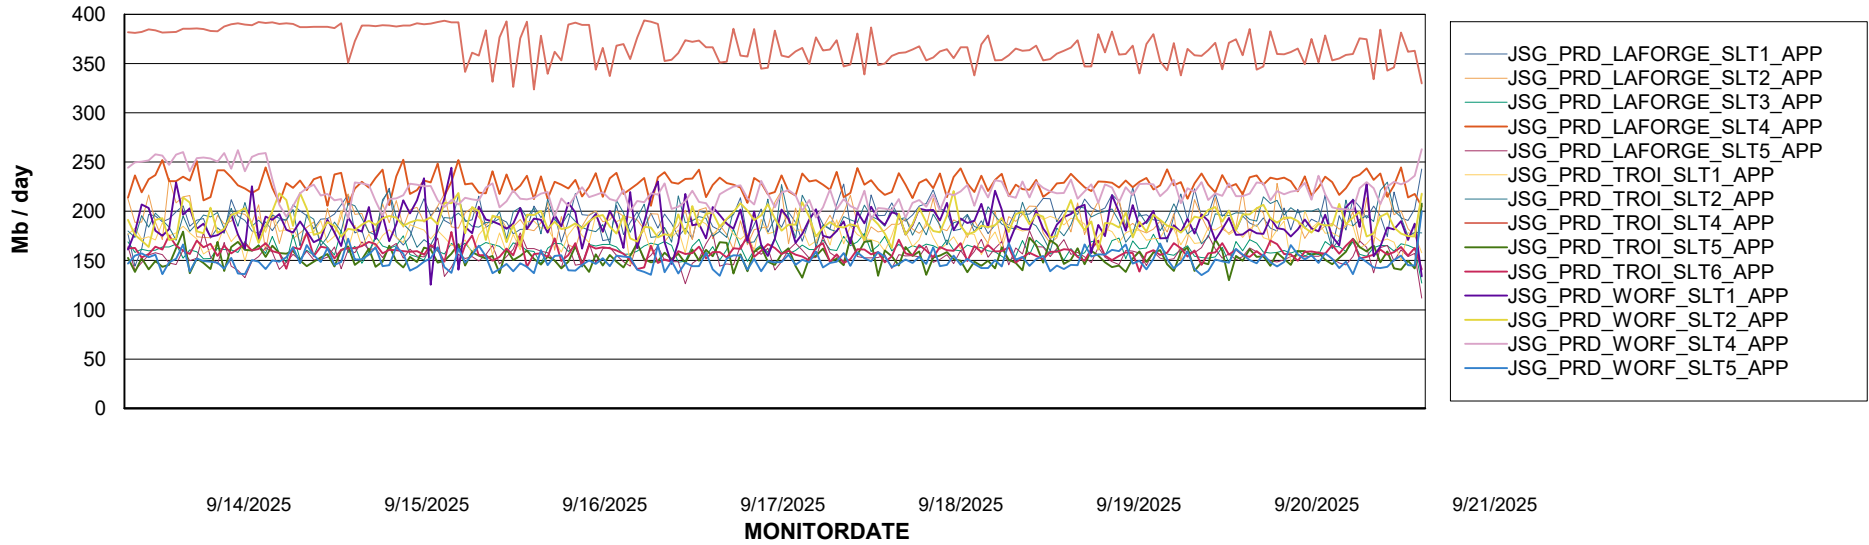

ABSSolute Application Server Services

Avg memory used per ABS Server Service