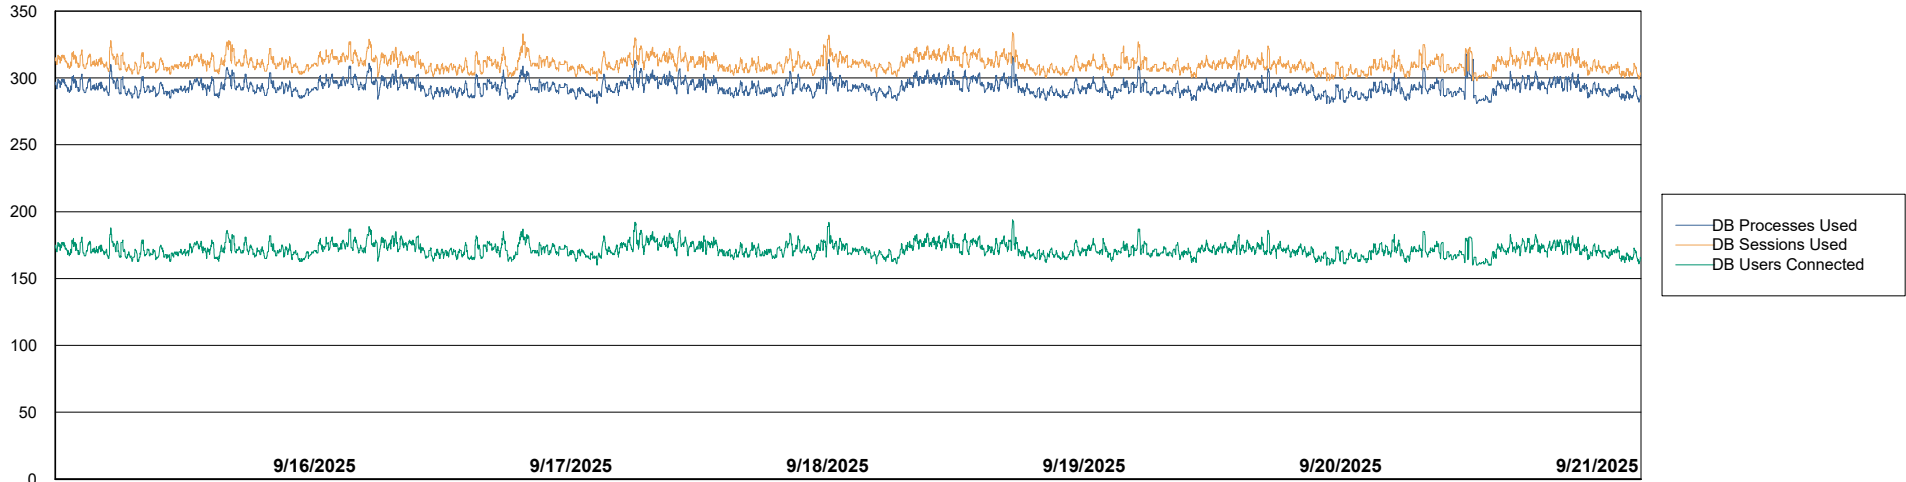

DB Processes Max 0
DB Processes Max 1,000
DB Processes Max 4

Weekly SLA Customer Report

Customer JSG_Production (24/7)
Database ID 102

Database Performance JSG_PRD_RIKER_DB_HSBABS1

Weekly SLA Customer Report