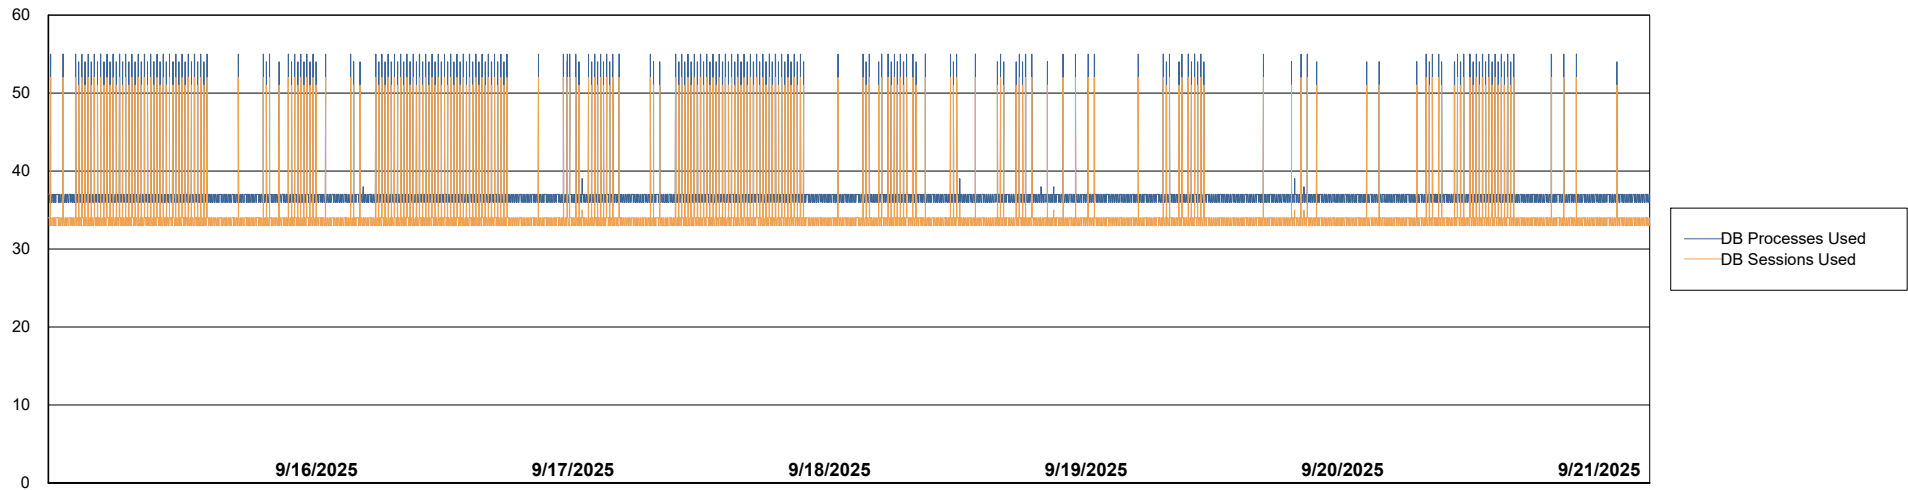

Database Performance HUE_PRD_S-ORATEST2_HSBABS1

DB Processes Max 1,000