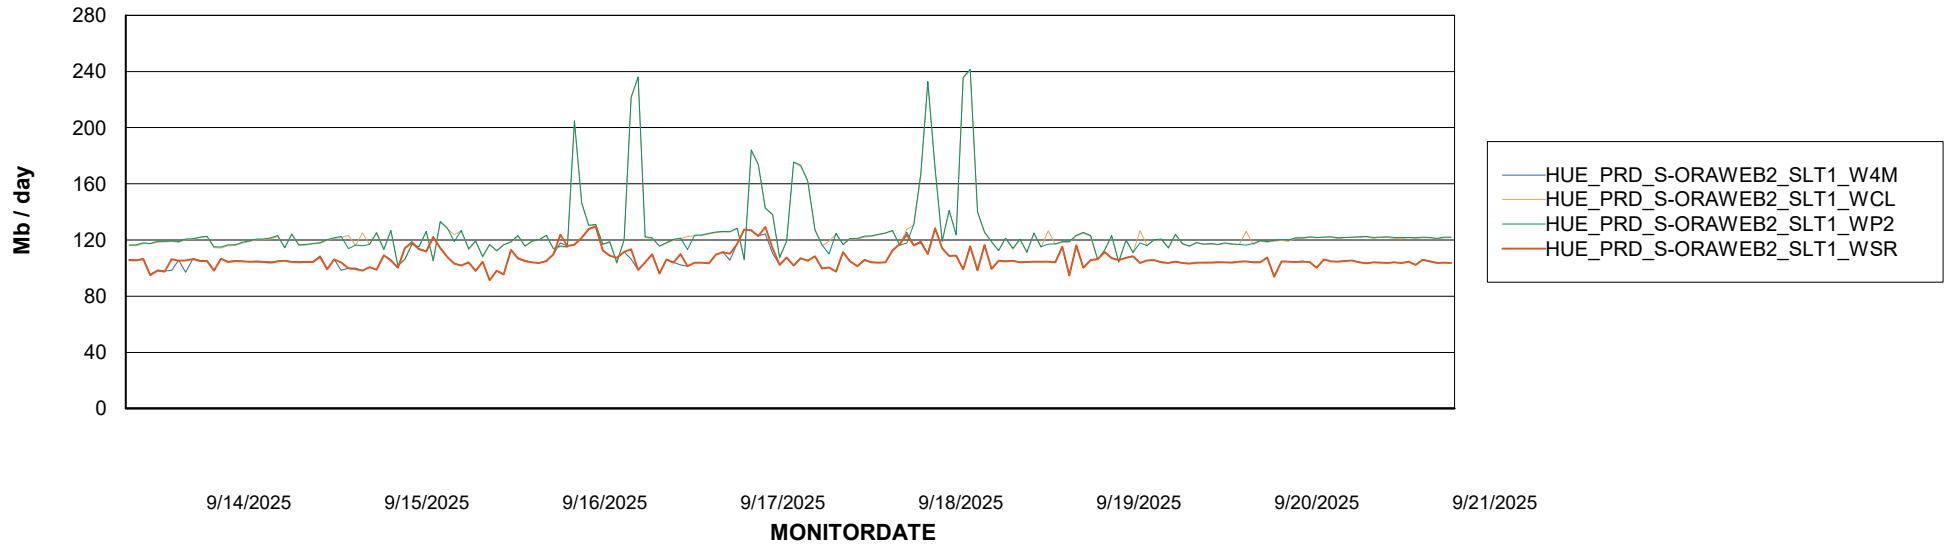

ABSSolute Web Component Services

Avg memory used per ABS Web component