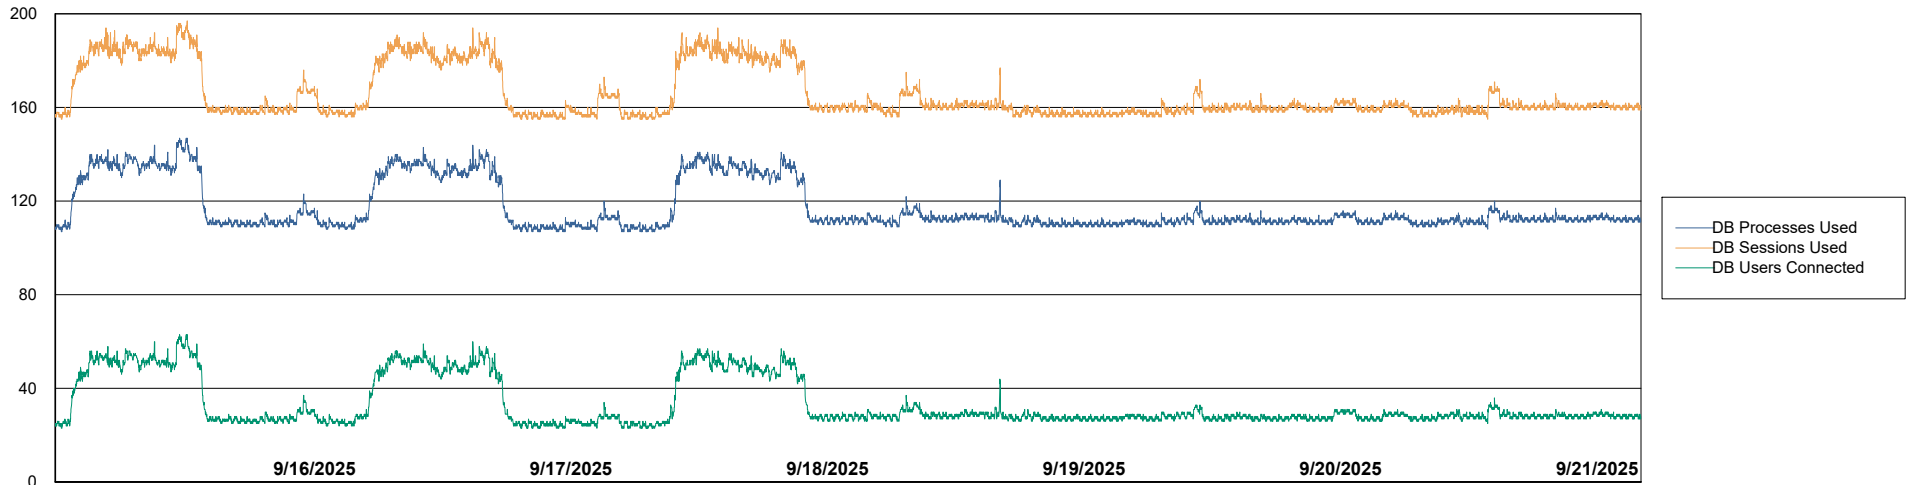

Weekly SLA Customer Report

Customer HUE_Production
Database ID 154

Database Performance HUE_PRD_S-ORABI2024_ABS1

Weekly SLA Customer Report

Customer HUE_Production
Database ID 154

Database Performance HUE_PRD_S-ORAPROD2_ABS1