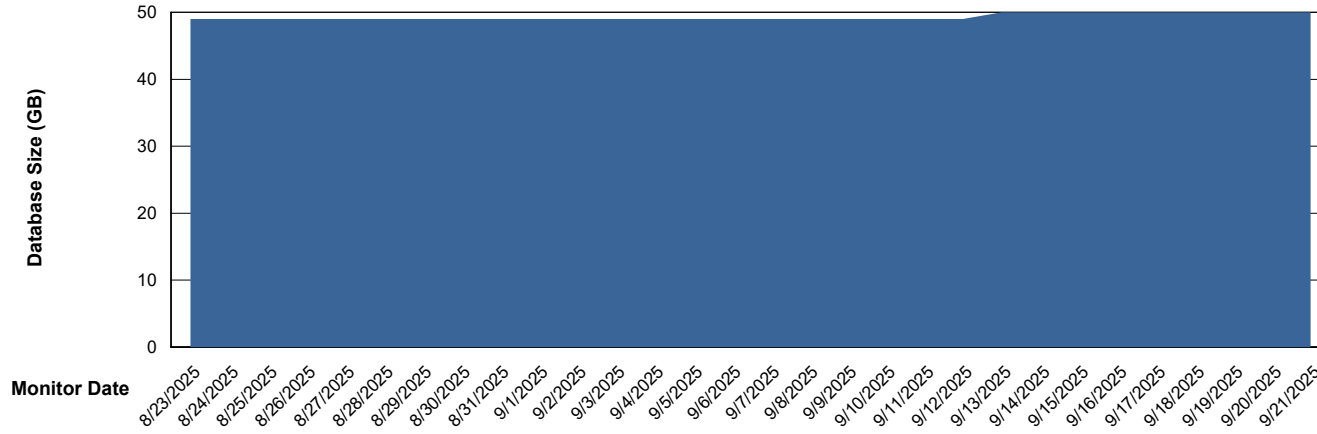

DATABASE SIZE HUE_PRD_S-ORABI2024_ABS1

Database growth over last month