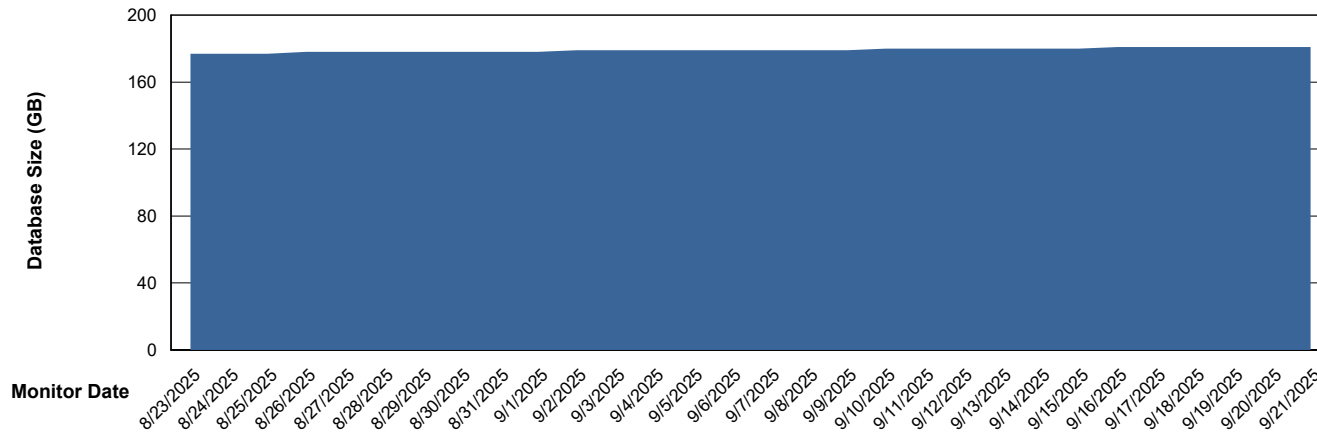

DATABASE SIZE HUE_PRD_S-ORAPROD2_ABS1

Database growth over last month