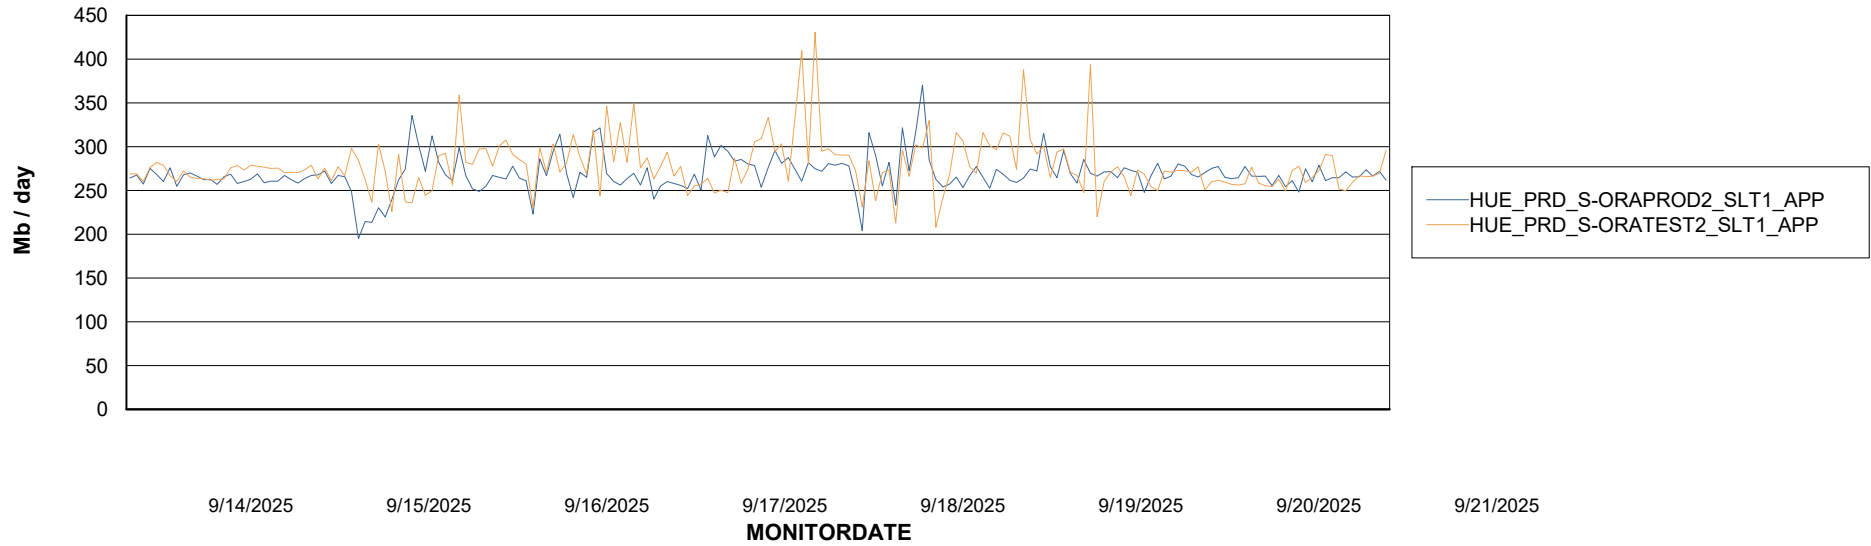

ABSSolute Application Server Services

Avg memory used per ABS Server Service