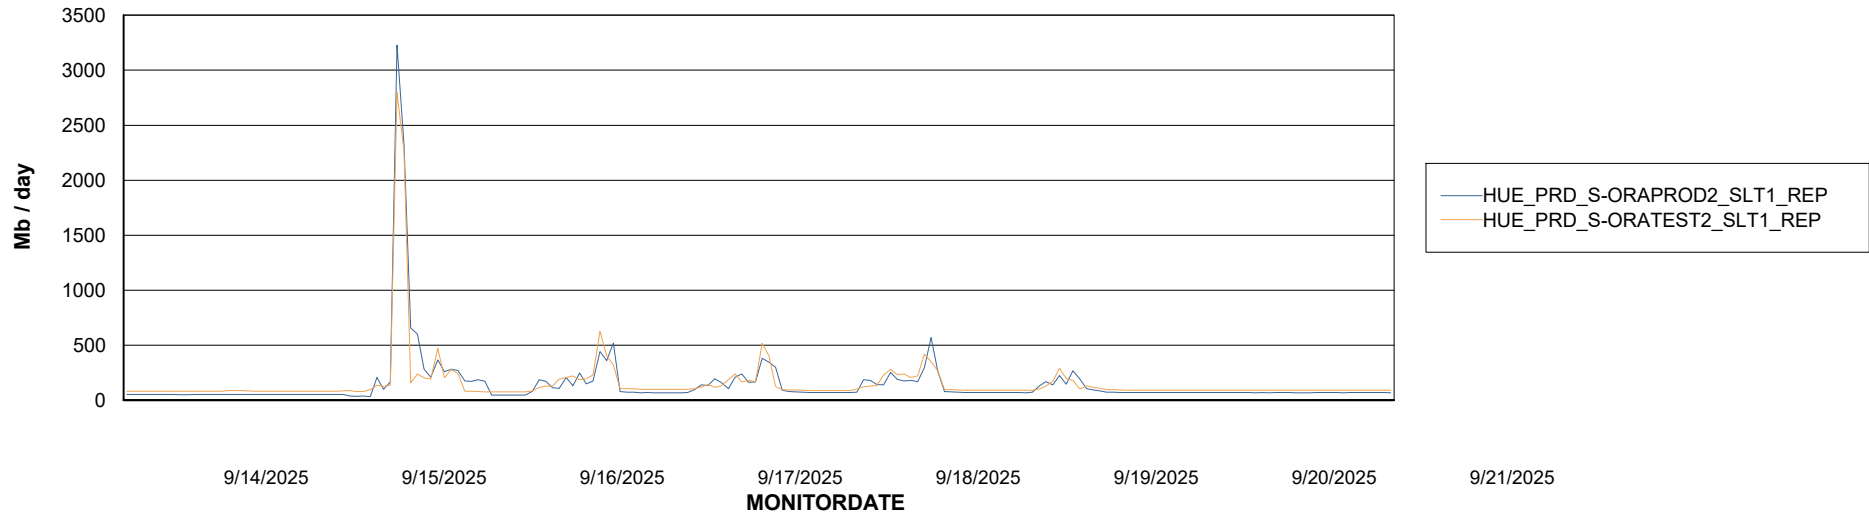

Avg memory used per ABS Server Service

Avg users per day per ABS server

Weekly SLA Customer Report

Customer HUE_Production
Database ID 154

ABSSolute Application ReportServer Services

Avg memory used per ReportServer Service