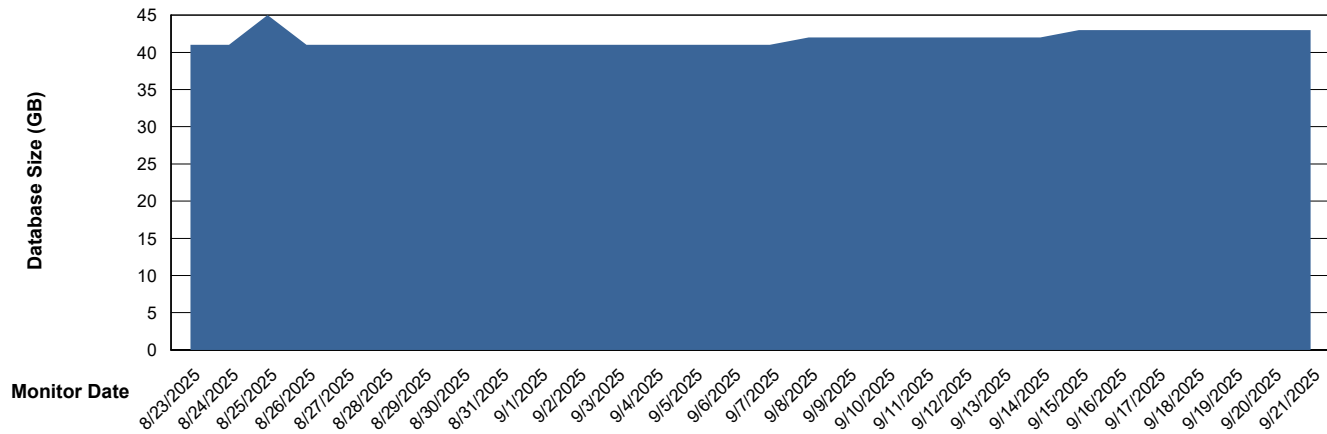

Weekly SLA Customer Report

Customer GLG_Production
Database ID 221

Database Performance GLG_PRD_GLGSSABSAIO01_HSBABS1

DB Processes Max 1,000

Weekly SLA Customer Report

Customer GLG_Production
Database ID 221

DATABASE SIZE GLG_PRD_GLGSPABSAIO01_ABS1

Database growth over last month

DATABASE SIZE GLG_PRD_GLGSPABSBI2_ABS1

Database growth over last month

Weekly SLA Customer Report

Customer GLG_Production
 Database ID 221