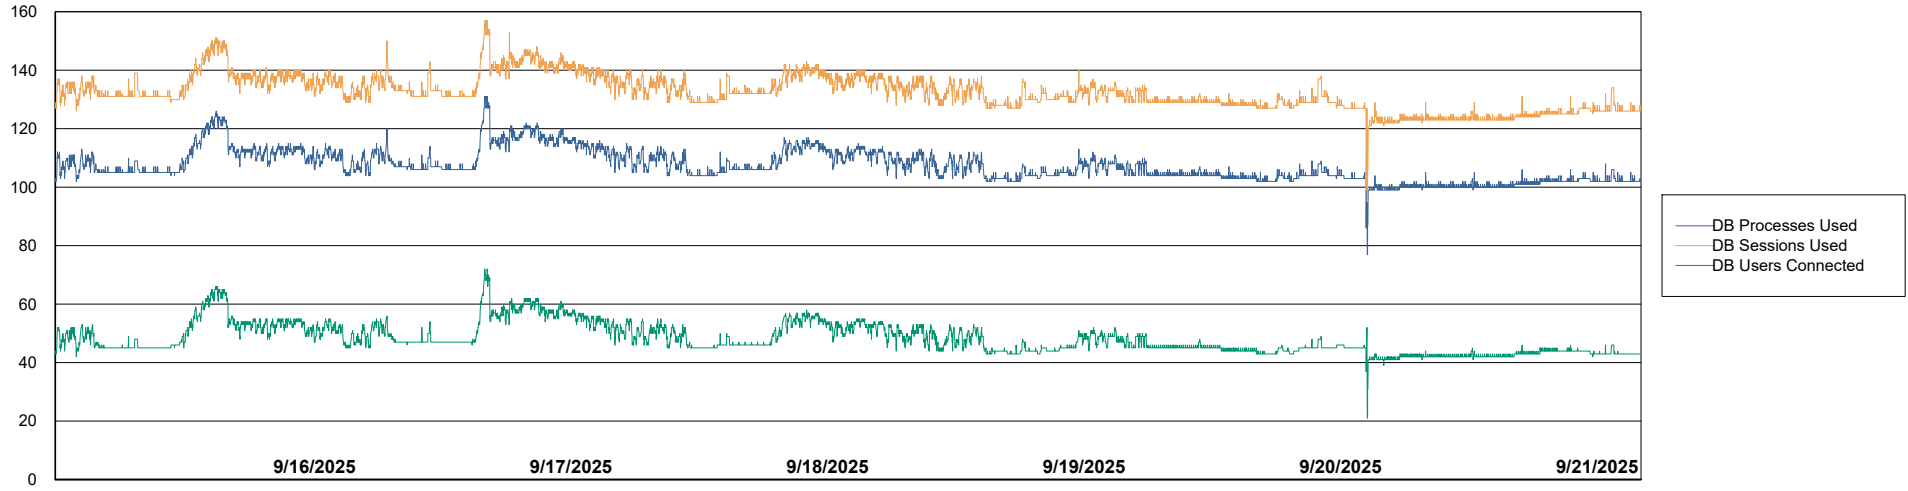

Weekly SLA Customer Report

Customer GLG_Production
Database ID 221

Database Performance GLG_PRD_GLGSPABSAIO01_ABS1

Weekly SLA Customer Report

Customer GLG_Production
Database ID 221

Database Performance GLG_PRD_GLGSPABSBI2_ABS1