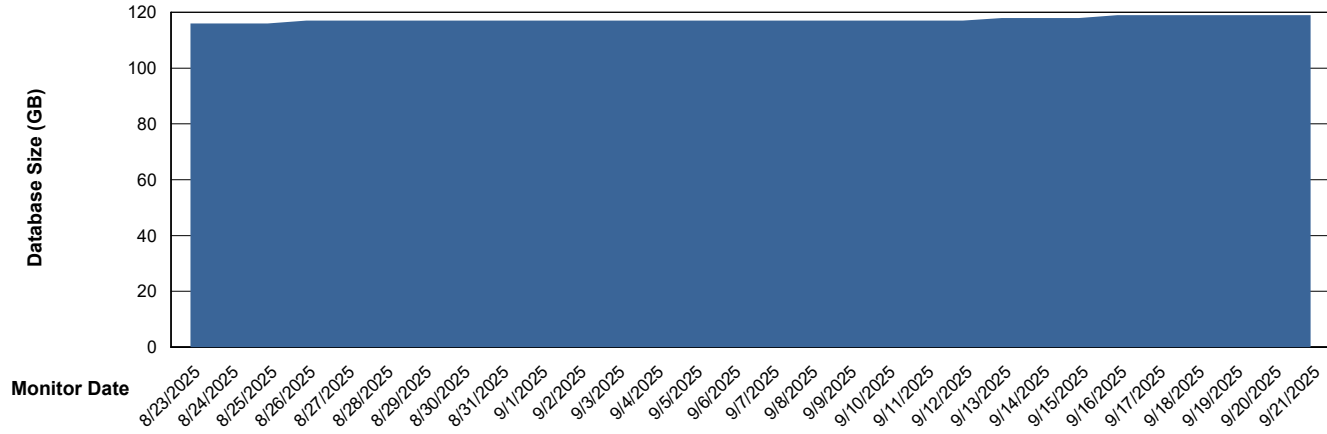

Weekly SLA Customer Report

Customer GLG_Production
Database ID 221

Database Performance GLG_PRD_GLGSSABSAIO01_HSBABS1

DB Processes Max 1,000

Weekly SLA Customer Report

Customer GLG_Production
Database ID 221

DATABASE SIZE GLG_PRD_GLGSPABSAIO01_ABS1

Database growth over last month

DATABASE SIZE GLG_PRD_GLGSPABSBI2_ABS1

Database growth over last month

Weekly SLA Customer Report

Customer GLG_Production
 Database ID 221