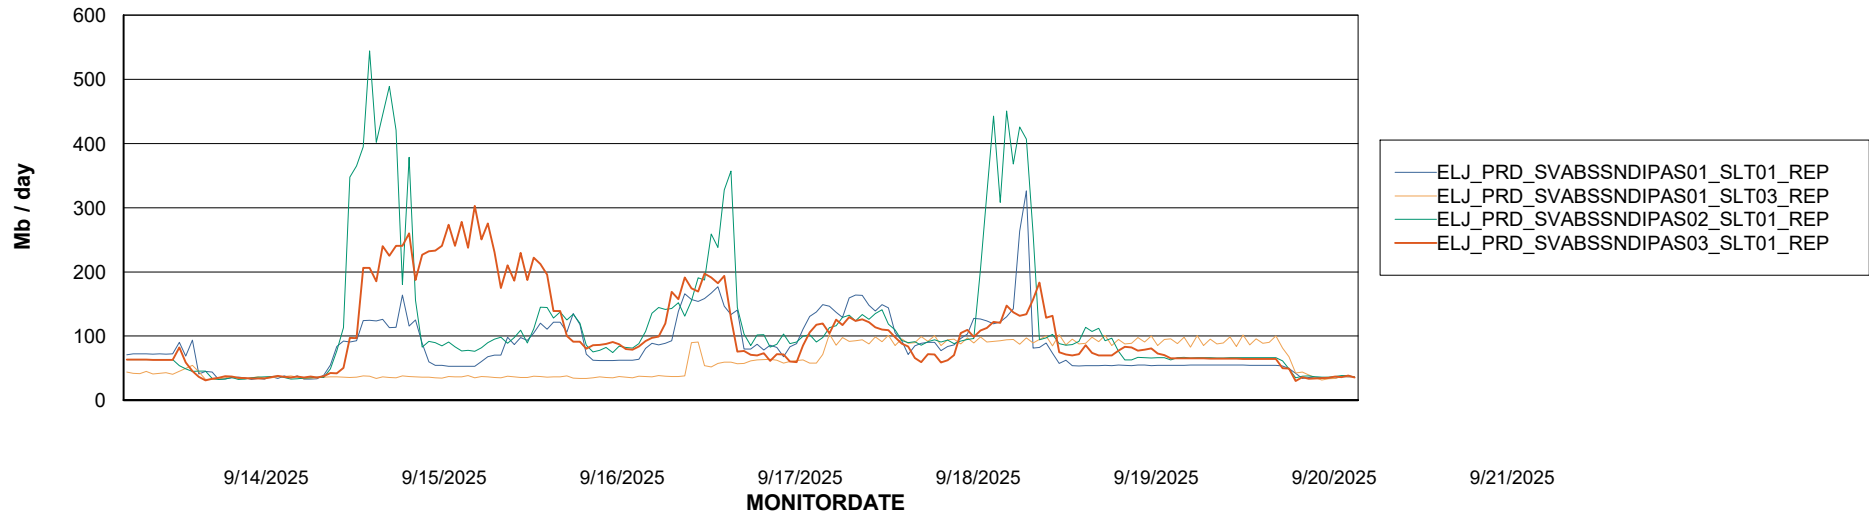

Avg memory used per ABS Server Service

Avg users per day per ABS server

Weekly SLA Customer Report

Customer ELJ Production
Database ID 72

ABSSolute Application ReportServer Services

Avg memory used per ReportServer Service