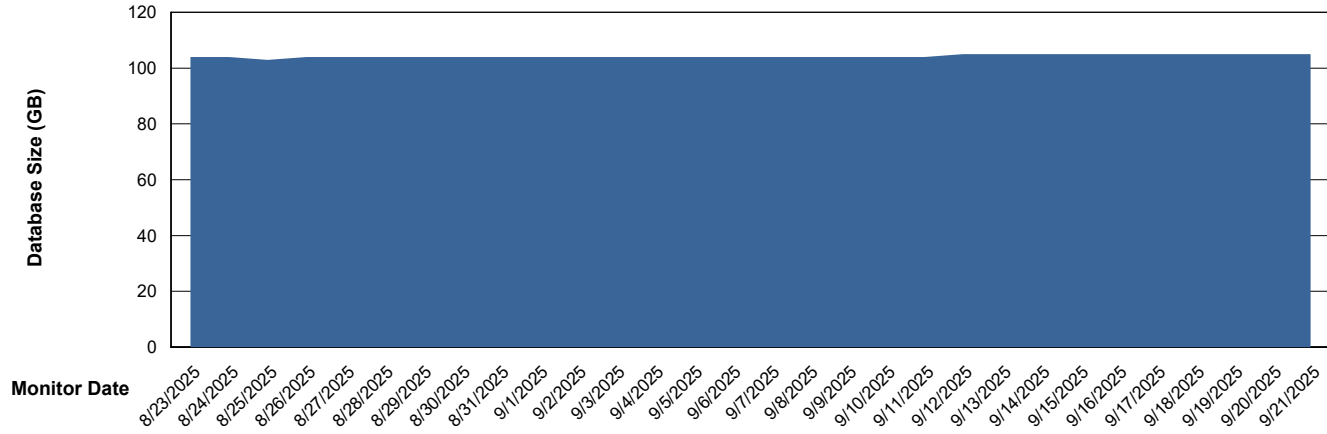

DB Processes Max 0
DB Processes Max 1,000

Weekly SLA Customer Report

Customer ELJ Production
Database ID 72

Database Performance ELJ_PRD_FRASEQXPRDDB03_ABS1

Weekly SLA Customer Report

Customer ELJ Production
Database ID 72

DATABASE SIZE ELJ_PRD_FRASEQXPRDDB01_ABS1

Database growth over last month

DATABASE SIZE ELJ_PRD_FRASEQXPRDDB03_ABS1

Database growth over last month

Weekly SLA Customer Report

Customer ELJ Production
 Database ID 72