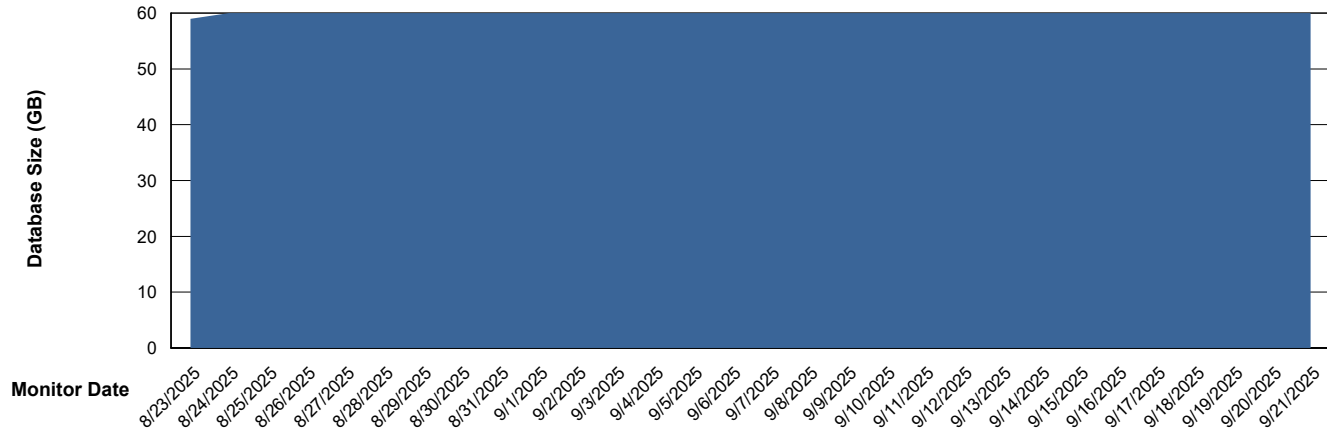

DATABASE SIZE ELJ_PRD_FRASEQXPRDDB03_ABS1

Database growth over last month