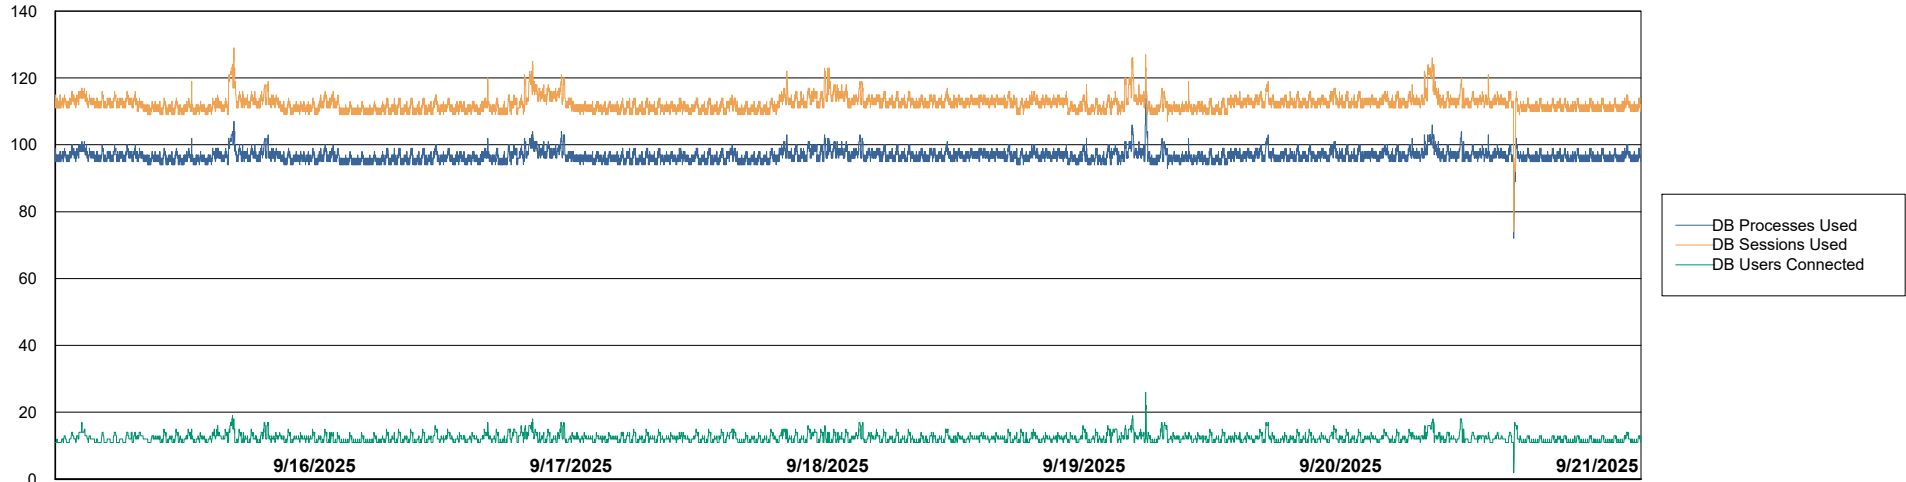

DB Processes Max 0
DB Processes Max 1,000

Weekly SLA Customer Report

Customer ELJ Production
Database ID 72

Database Performance ELJ_PRD_FRASEQXPRDDB03_ABS1

Weekly SLA Customer Report

Customer ELJ Production
Database ID 72