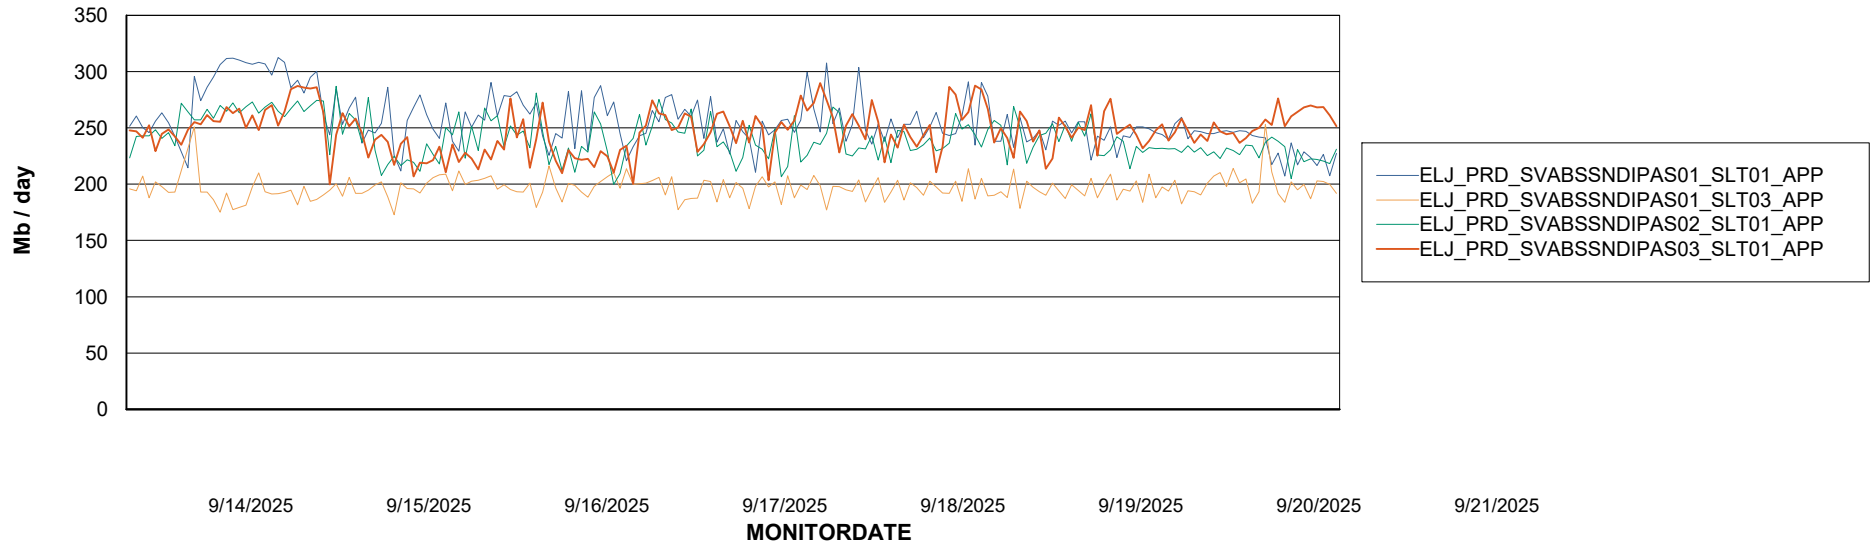

ABSSolute Application Server Services

Avg memory used per ABS Server Service