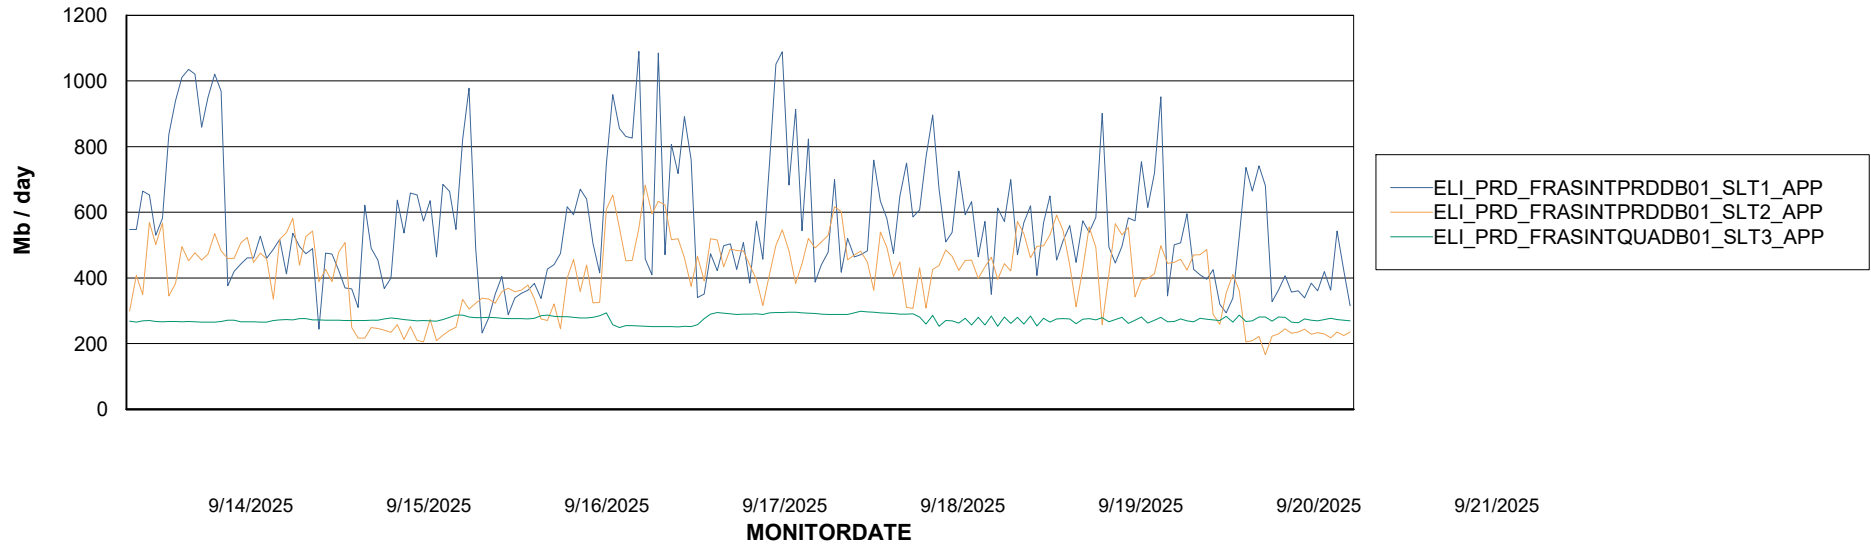

ABSSolute Application Server Services

Avg memory used per ABS Server Service