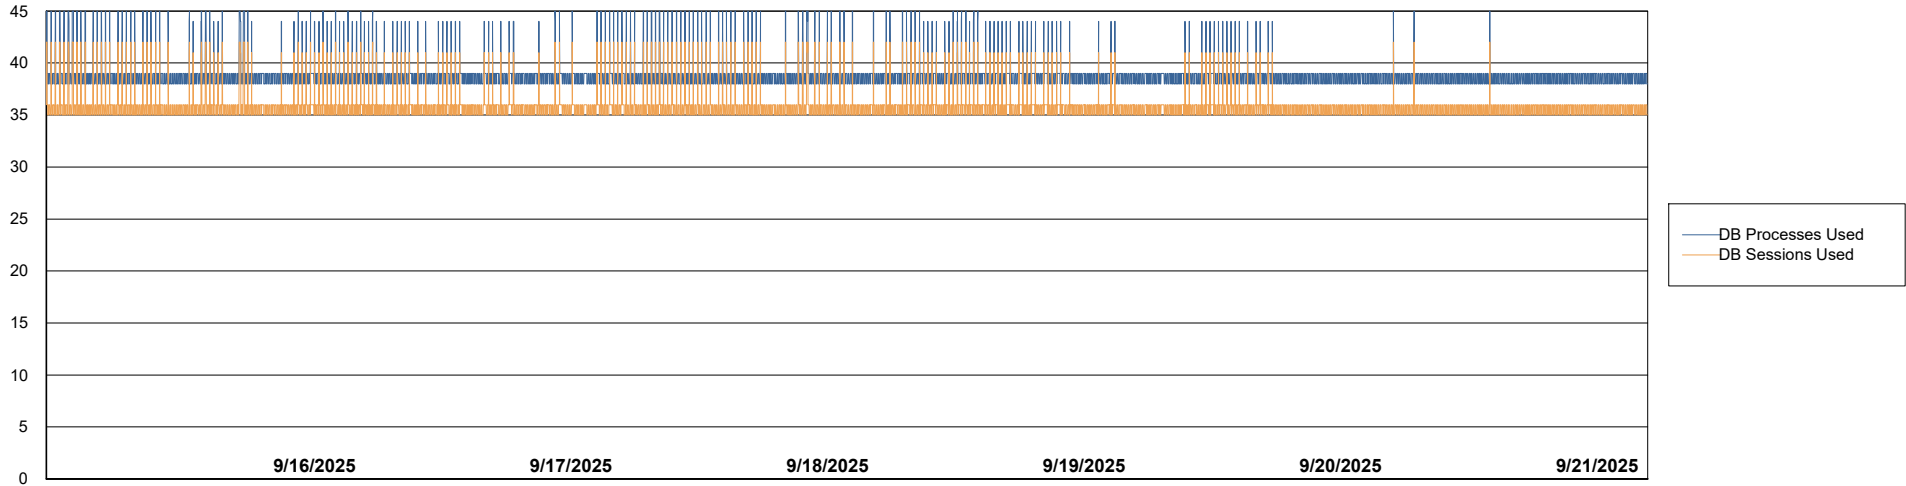

Database Performance ELI_PRD_FRASINTQUADB01_HSBABS1

DB Processes Max 1,000