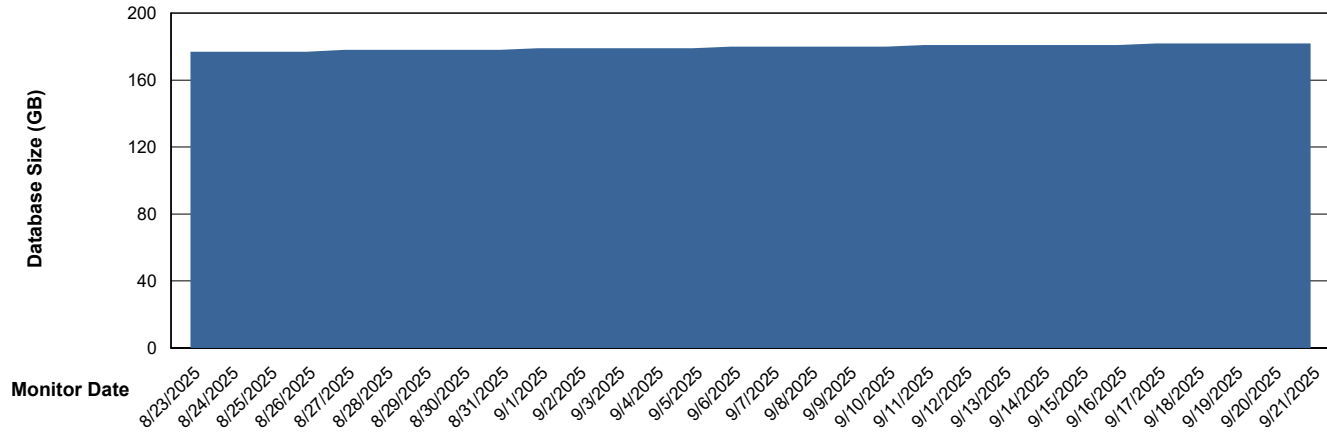

DATABASE SIZE ELI_PRD_FRASINTPRDDB01_ABS1

Database growth over last month