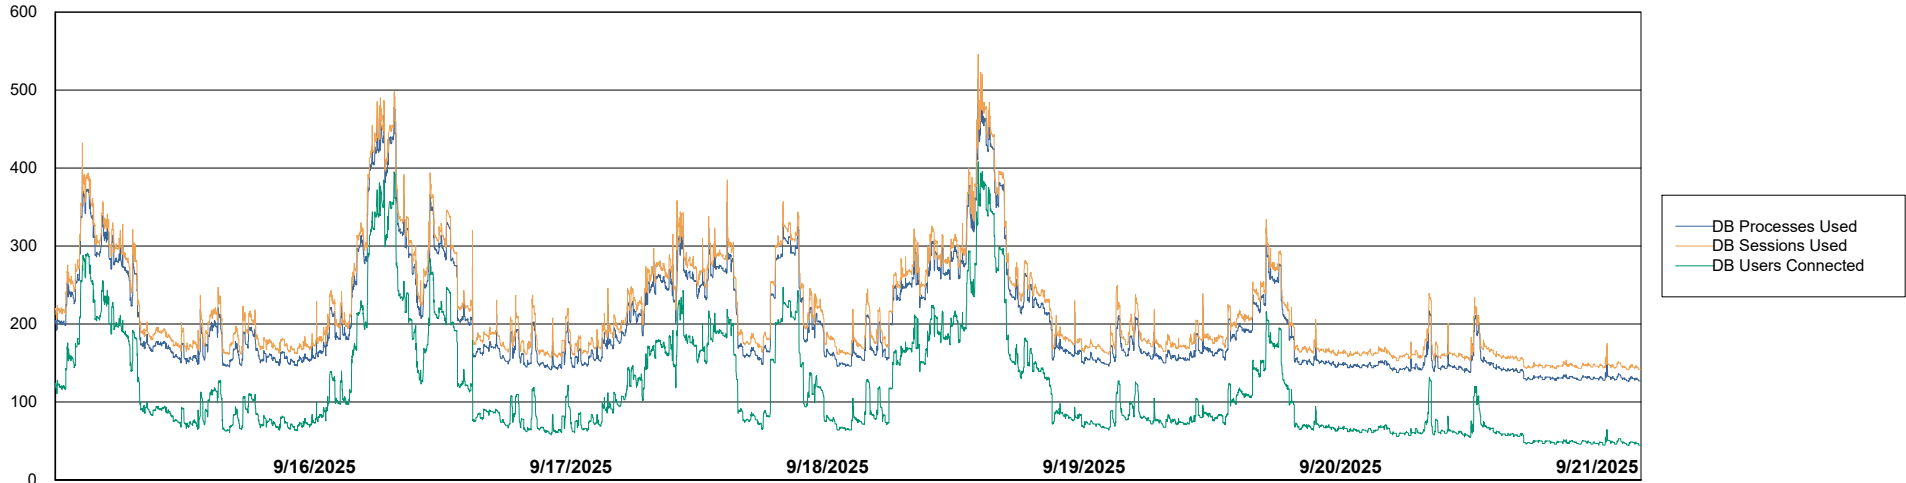

Weekly SLA Customer Report

Customer ELI_Production
Database ID 62

Database Performance ELI_PRD_FRASEQXPRDDB04-BI_ABS1

Weekly SLA Customer Report

Customer ELI_Production
Database ID 62

Database Performance ELI_PRD_FRASINTPRDDB01_ABS1