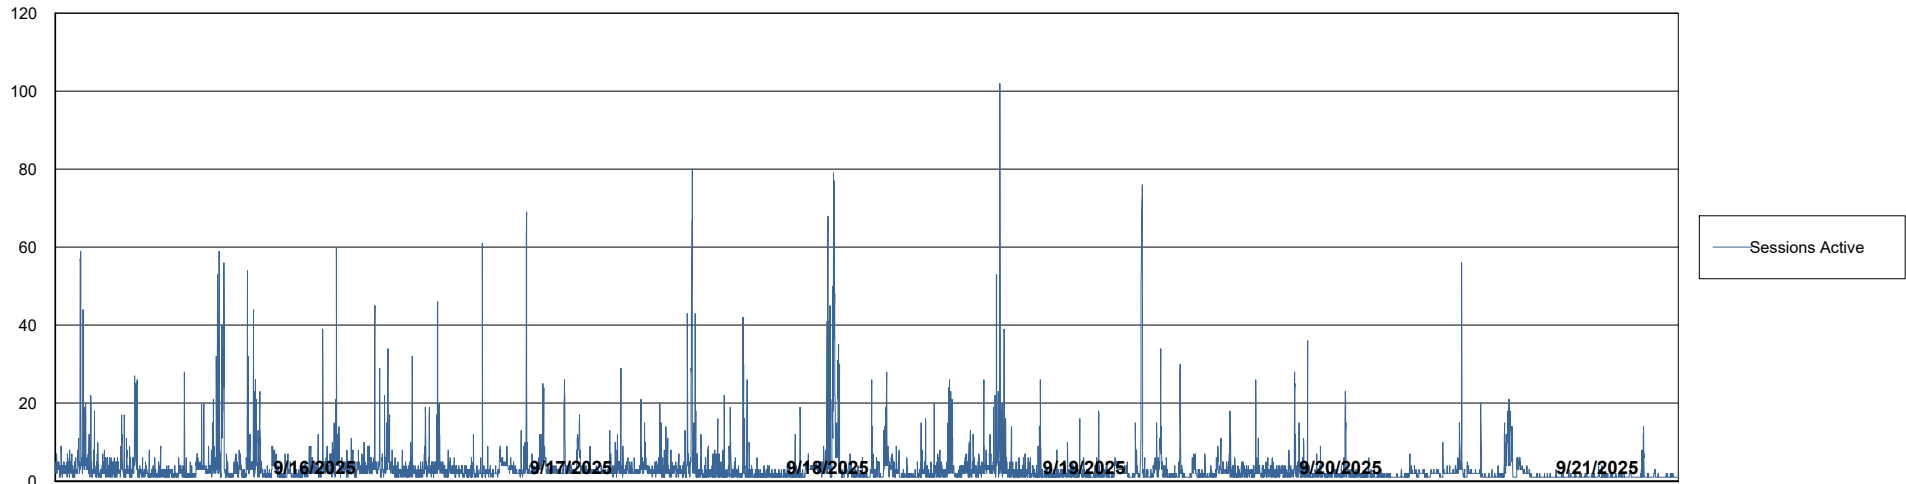

Weekly SLA Customer Report

Customer ELI_Production
Database ID 62

Database Performance ELI_PRD_FRASEQXPRDDB04-BI_ABS1

Weekly SLA Customer Report

Customer ELI_Production
Database ID 62

Database Performance ELI_PRD_FRASINTPRDDB01_ABS1