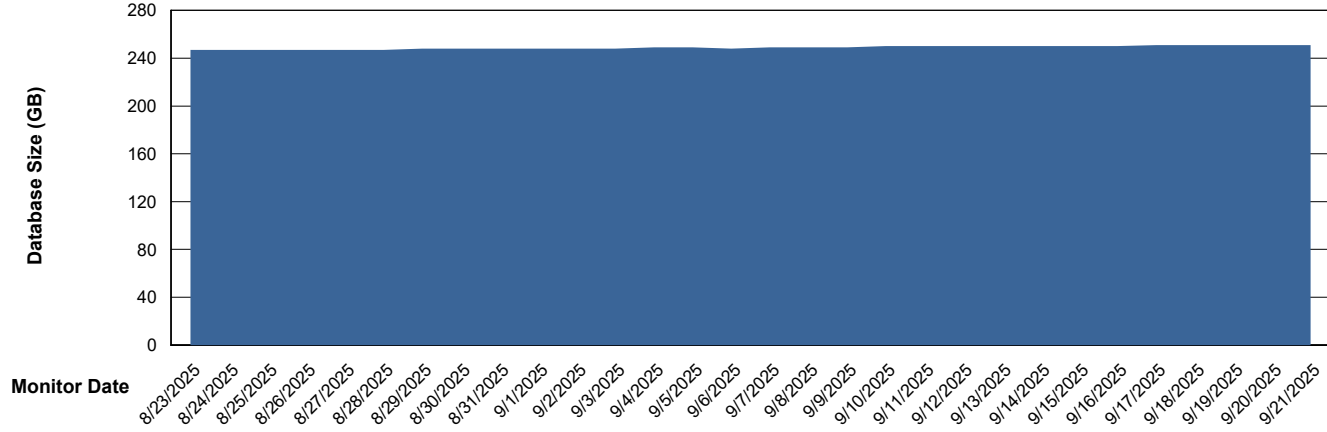

Weekly SLA Customer Report

Customer ELI_Production
Database ID 62

Database Performance ELI_PRD_FRASINTQUADB01_HSBABS1

DB Processes Max 1,000

Weekly SLA Customer Report

Customer ELI_Production
Database ID 62

DATABASE SIZE ELI_PRD_FRASEQXPRDDB04-BI_ABS1

Database growth over last month

DATABASE SIZE ELI_PRD_FRASINTPRDDB01_ABS1

Database growth over last month

Weekly SLA Customer Report

Customer ELI_Production
 Database ID 62