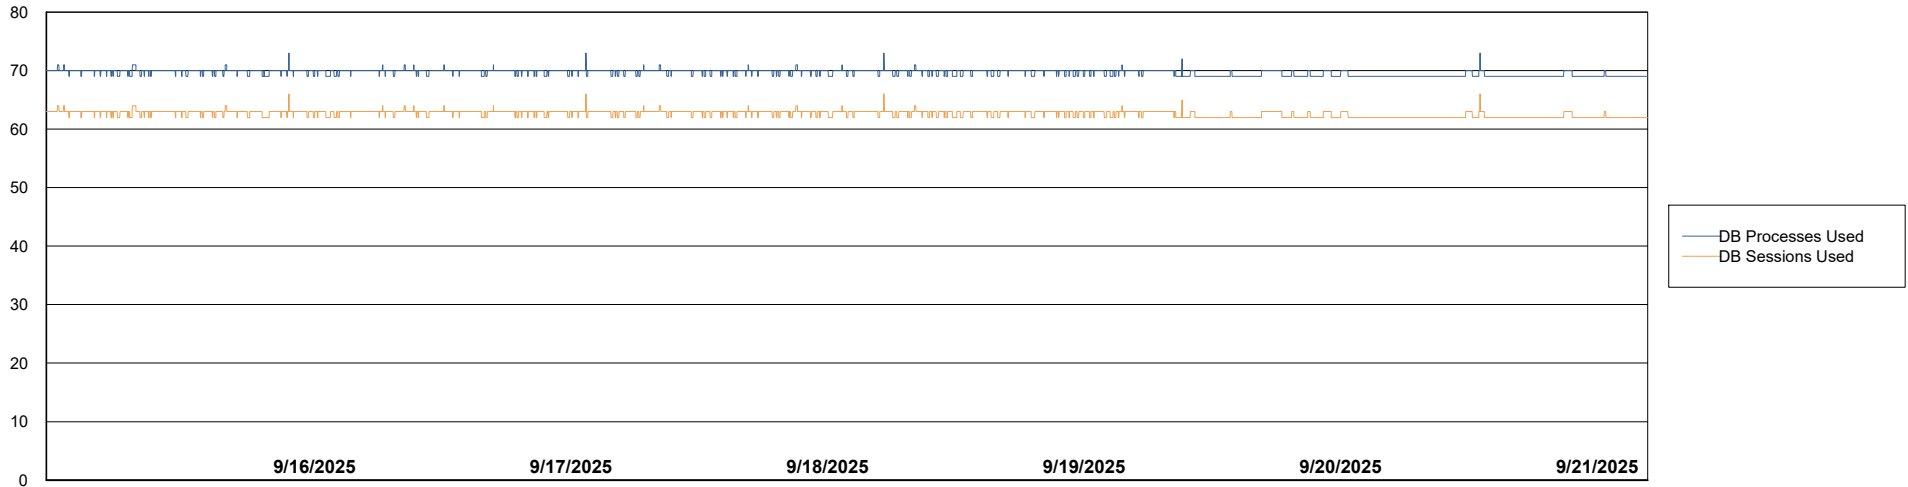

Database Performance ECT-DBS2-TOR_PROD_HSBABS1

DB Processes Max 0
DB Processes Max 4
DB Processes Max 1,000