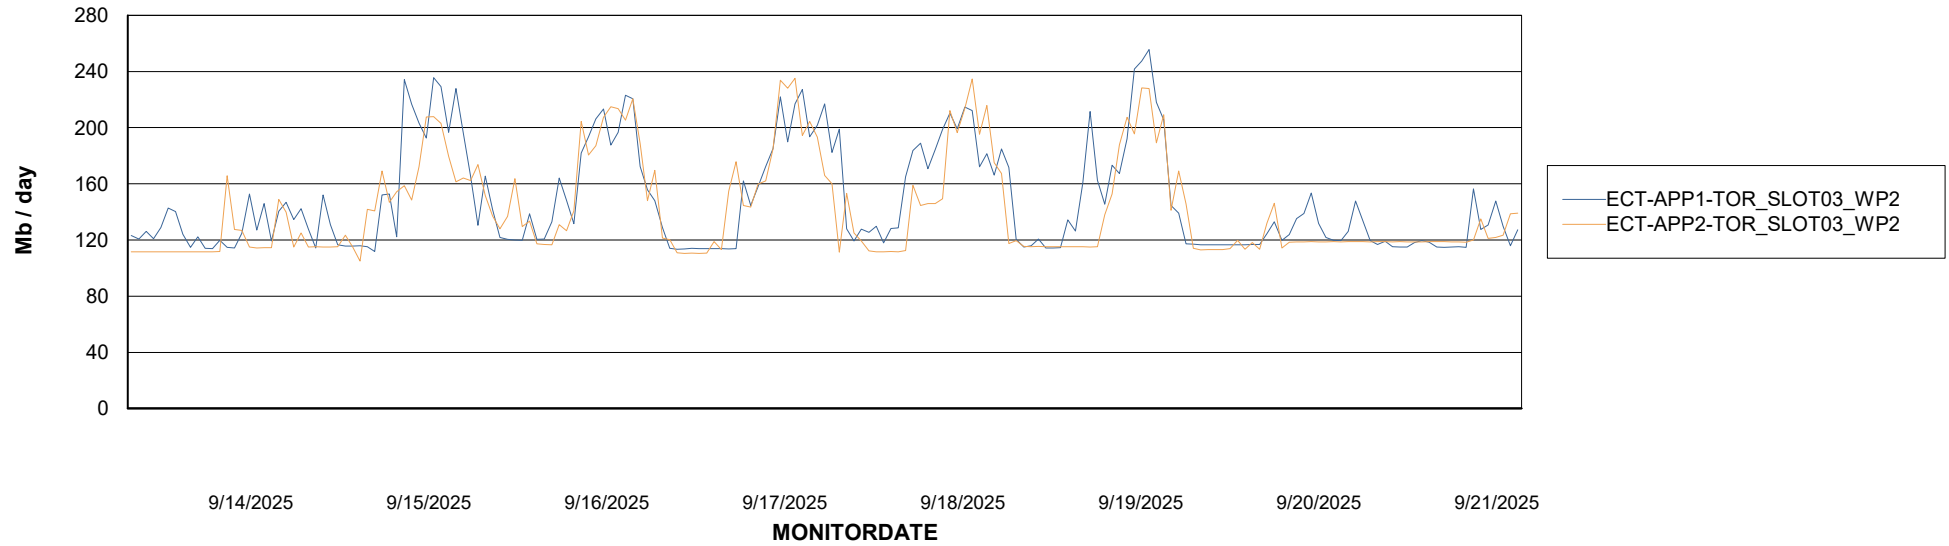

ABSolute Web Component Services

Avg memory used per ABS Web component