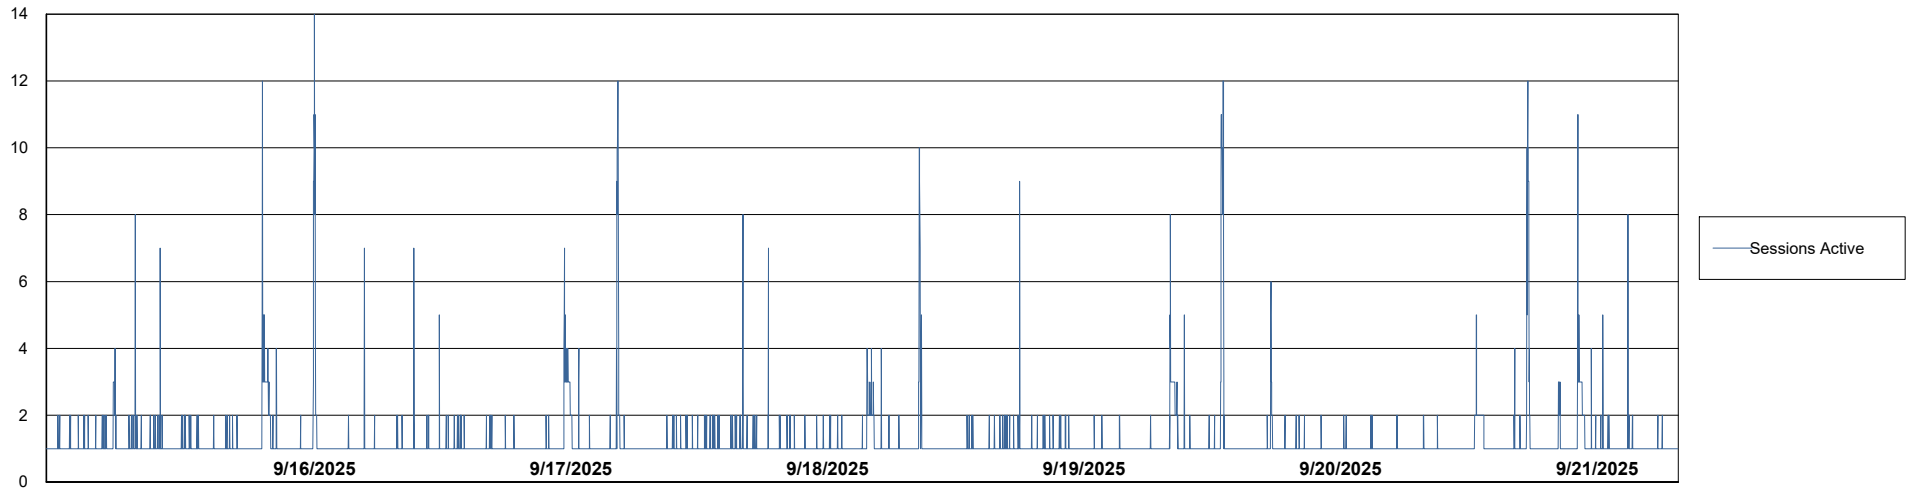

Weekly SLA Customer Report

Customer ECT OCI TOR Production
Database ID 219

Database Performance ECT-BI-TOR_ABS1

Weekly SLA Customer Report

Customer ECT OCI TOR Production
Database ID 219

Database Performance ECT-DBS1-TOR_PROD_ABS1