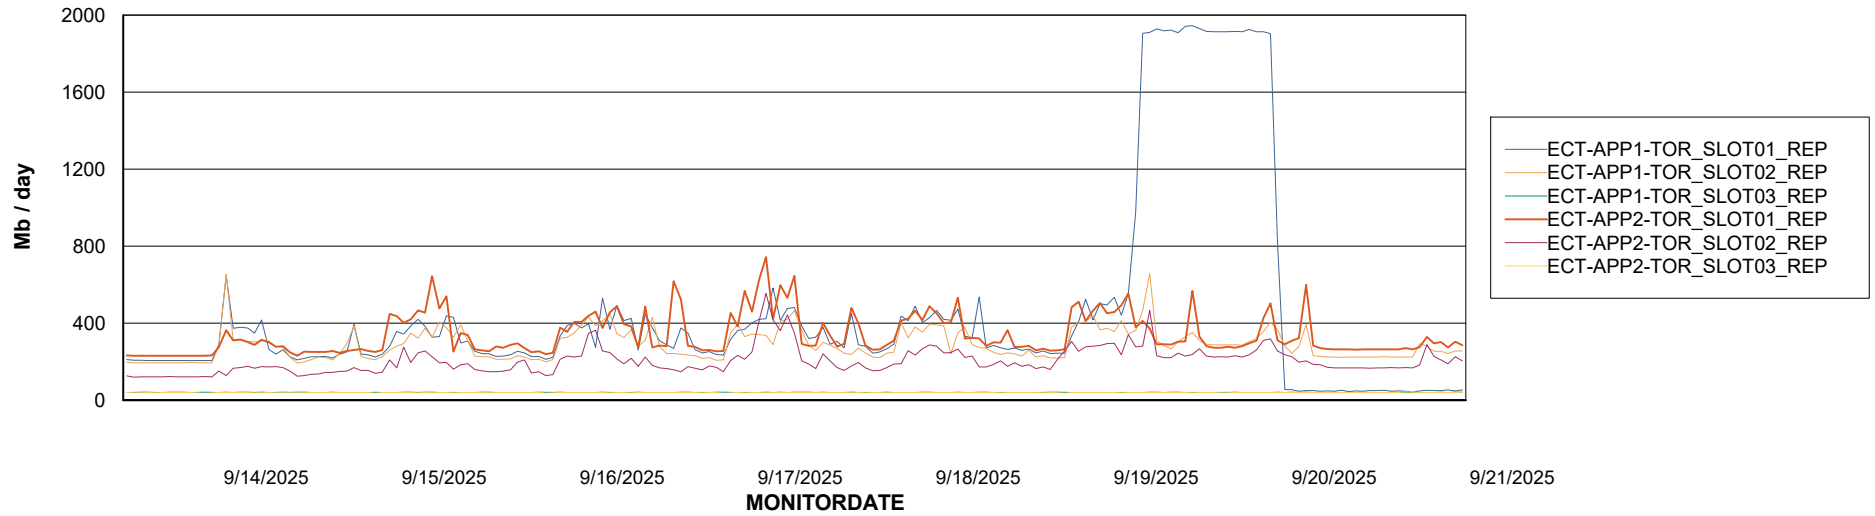

Avg users per day per ABS server

Weekly SLA Customer Report

Customer ECT OCI TOR Production
Database ID 219

ABSSolute Application ReportServer Services

Avg memory used per ReportServer Service

Weekly SLA Customer Report