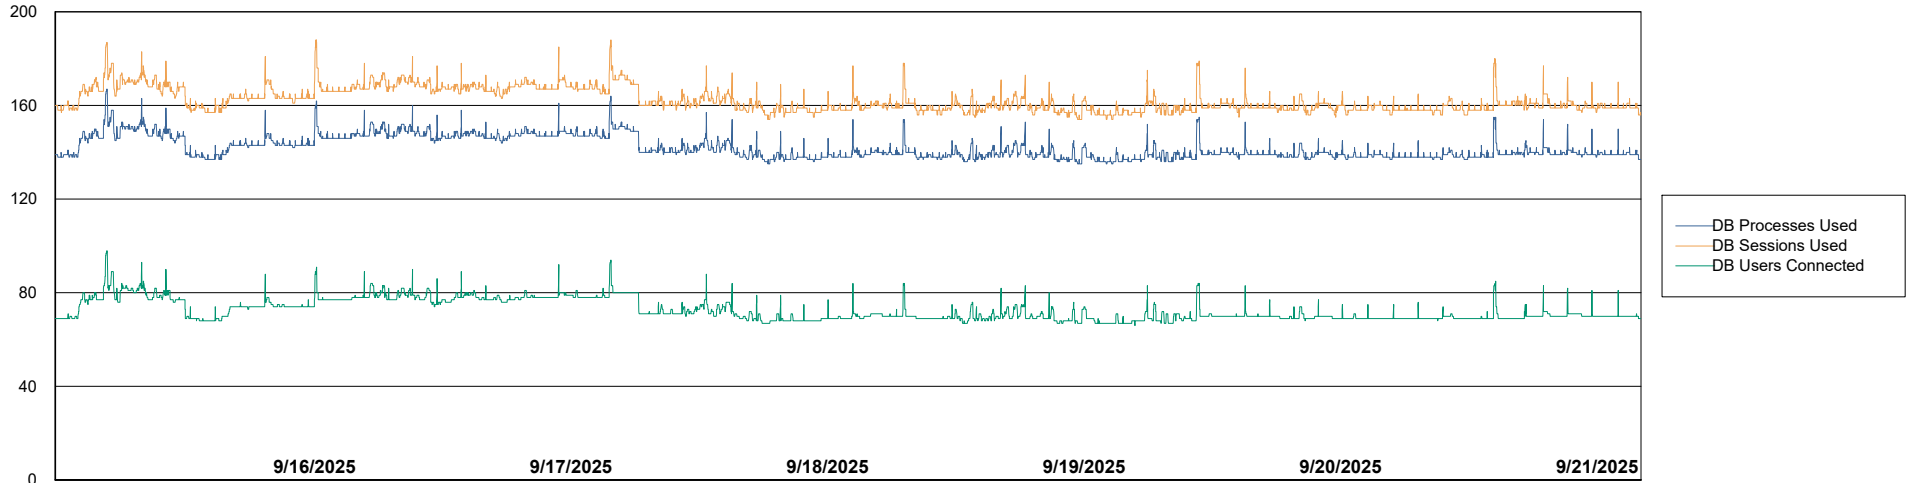

Weekly SLA Customer Report

Customer ECT OCI TOR Production
Database ID 219

Database Performance ECT-BI-TOR_ABS1

Weekly SLA Customer Report

Customer ECT OCI TOR Production
Database ID 219

Database Performance ECT-DBS1-TOR_PROD_ABS1