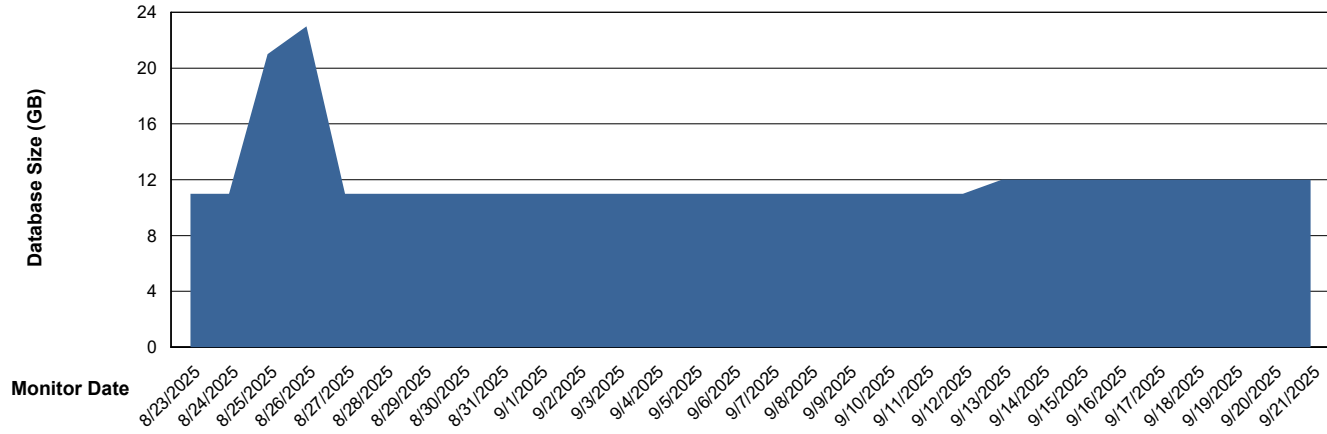

DATABASE SIZE ECT-BI-TOR_ABS1

Database growth over last month