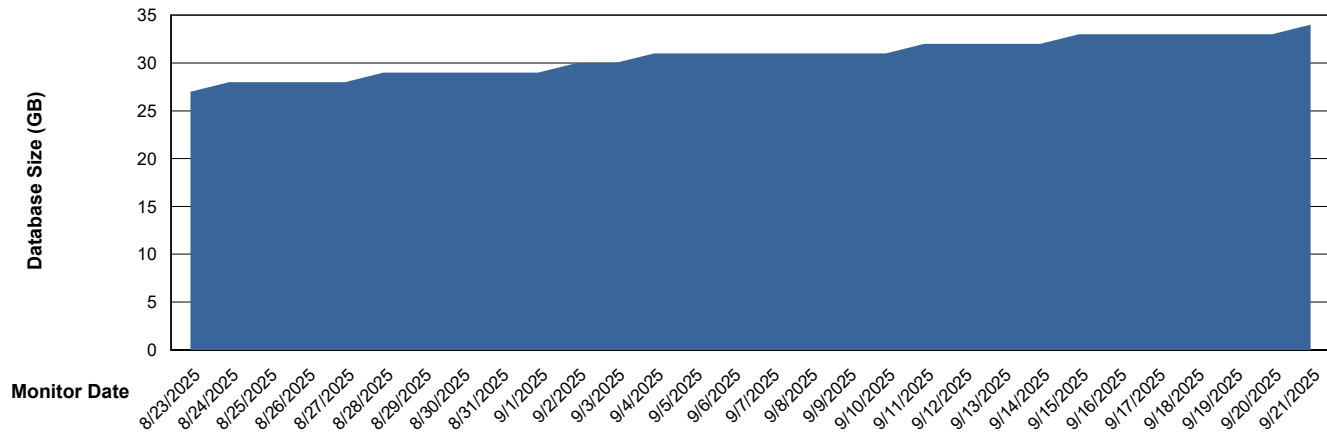

Customer ECT OCI TOR Production
Database ID 219

DATABASE SIZE ECT-BI-TOR_ABS1

Database growth over last month

DATABASE SIZE ECT-DBS1-TOR_PROD_ABS1

Database growth over last month

Weekly SLA Customer Report