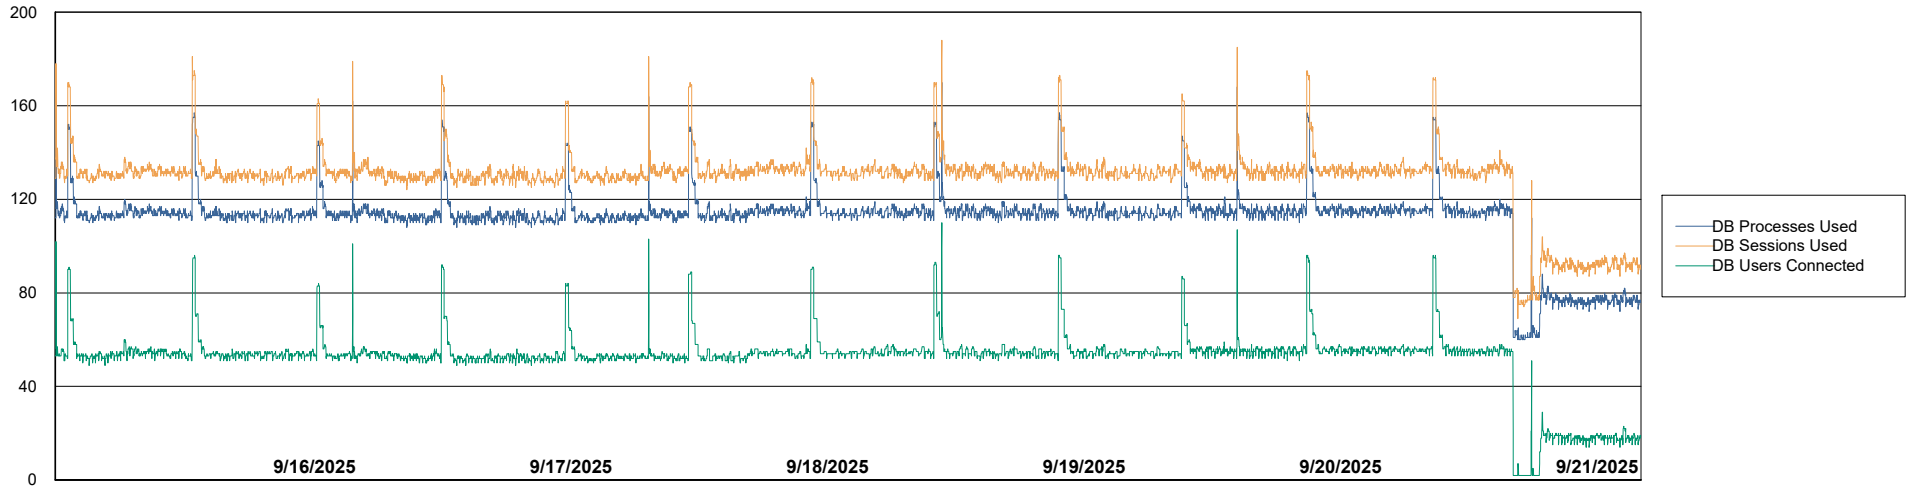

Database Performance ECT-BI-TOR_ABS1