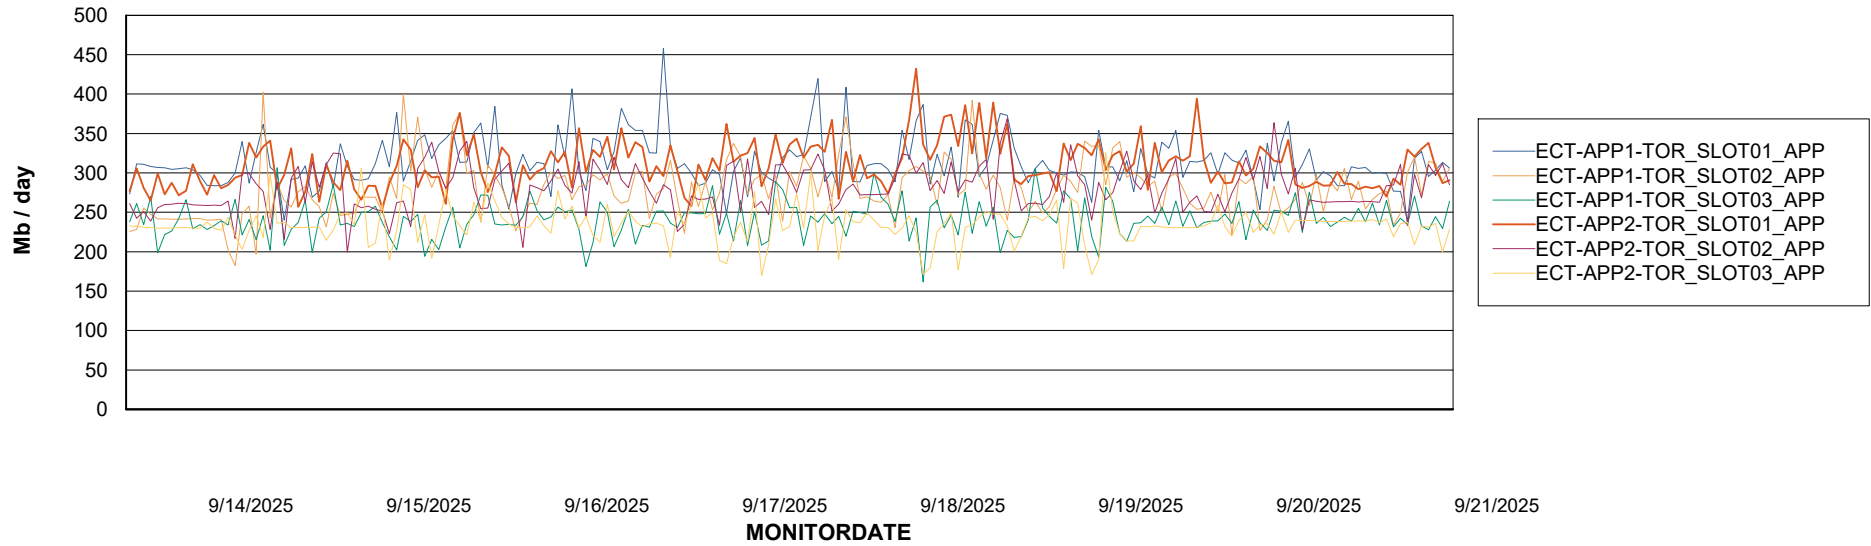

Standby Database Health ECT OCI TOR Production

Recovery lag for last 7 days

Weekly SLA Customer Report

Customer ECT OCI TOR Production
Database ID 219

ABSSolute Application Server Services

Avg memory used per ABS Server Service