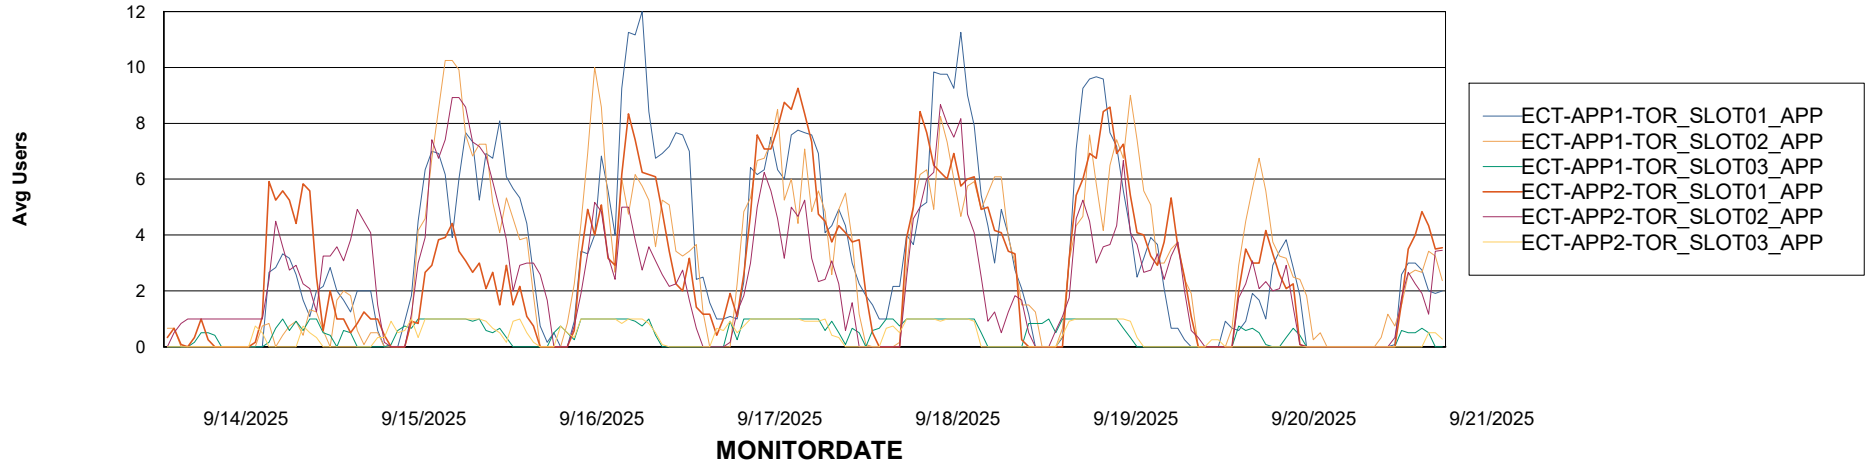

Avg users per day per ABS server