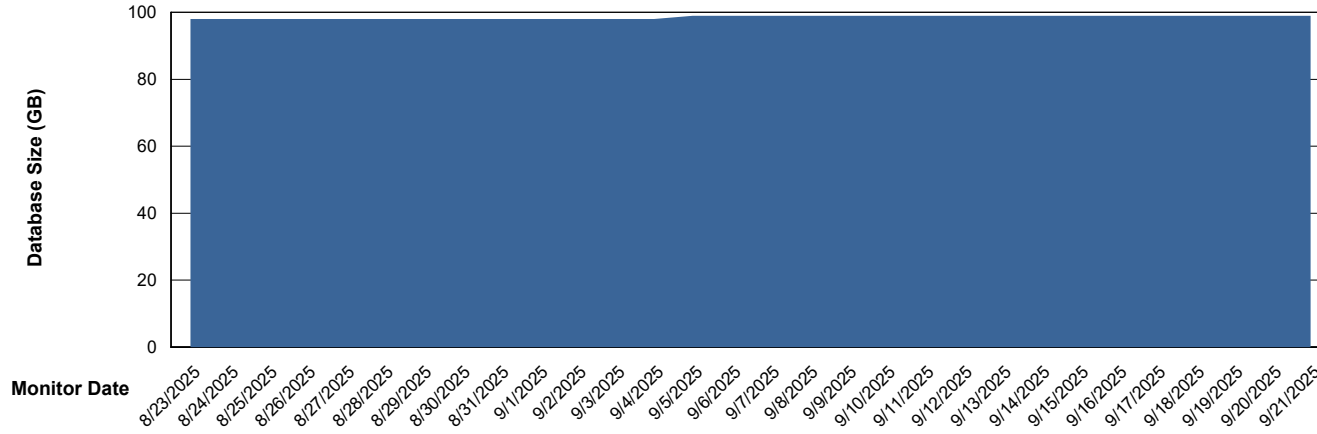

Weekly SLA Customer Report

Customer ECL_Production
Database ID 156

Database Performance ECL_PRD_ECLABS-TEST_HSBABS1

DB Processes Max 1,000

Weekly SLA Customer Report

Customer ECL_Production
Database ID 156

DATABASE SIZE ECL_PRD_ECLABS_ABS1

Database growth over last month

DATABASE SIZE ECL_PRD_ECL-ABS-BI_ABS1

Database growth over last month

Weekly SLA Customer Report

Customer ECL_Production
 Database ID 156

Database Tablespace ECL_PRD_ECLABS_ABS1