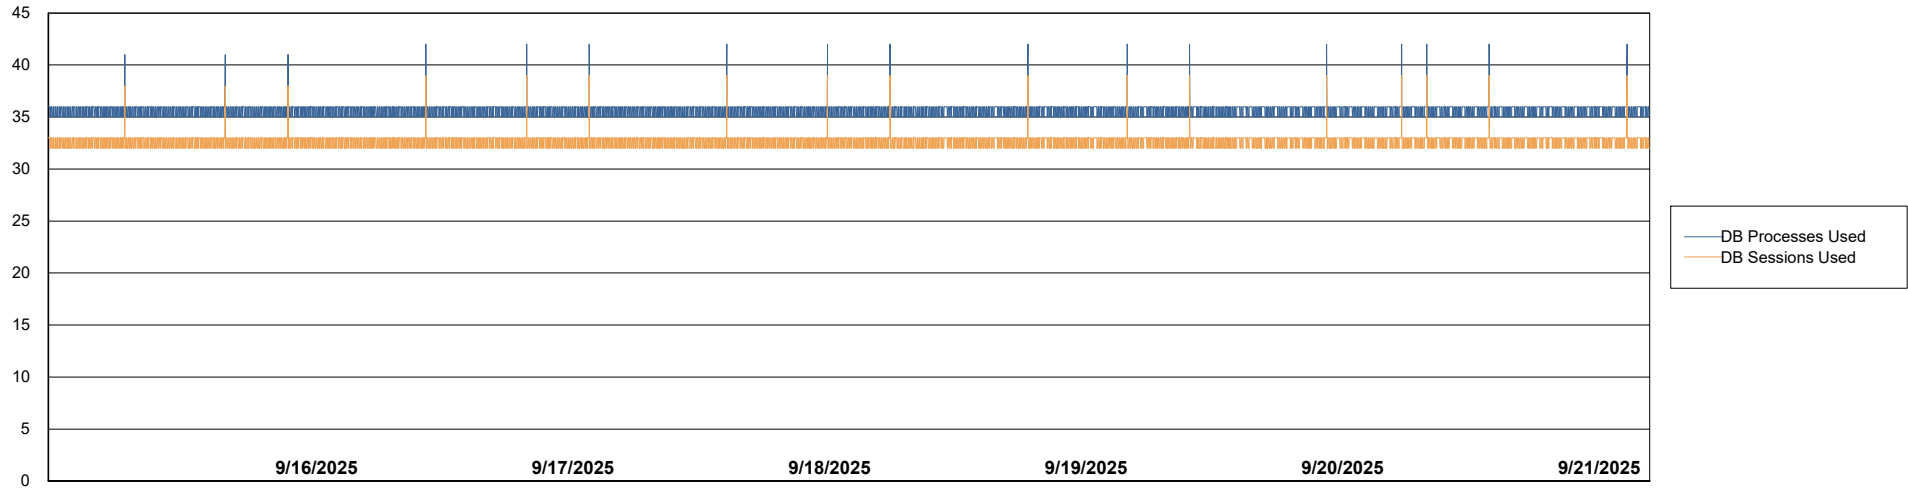

Database Performance ECL_PRD_ECLABS-TEST_HSBABS1

DB Processes Max 1,000