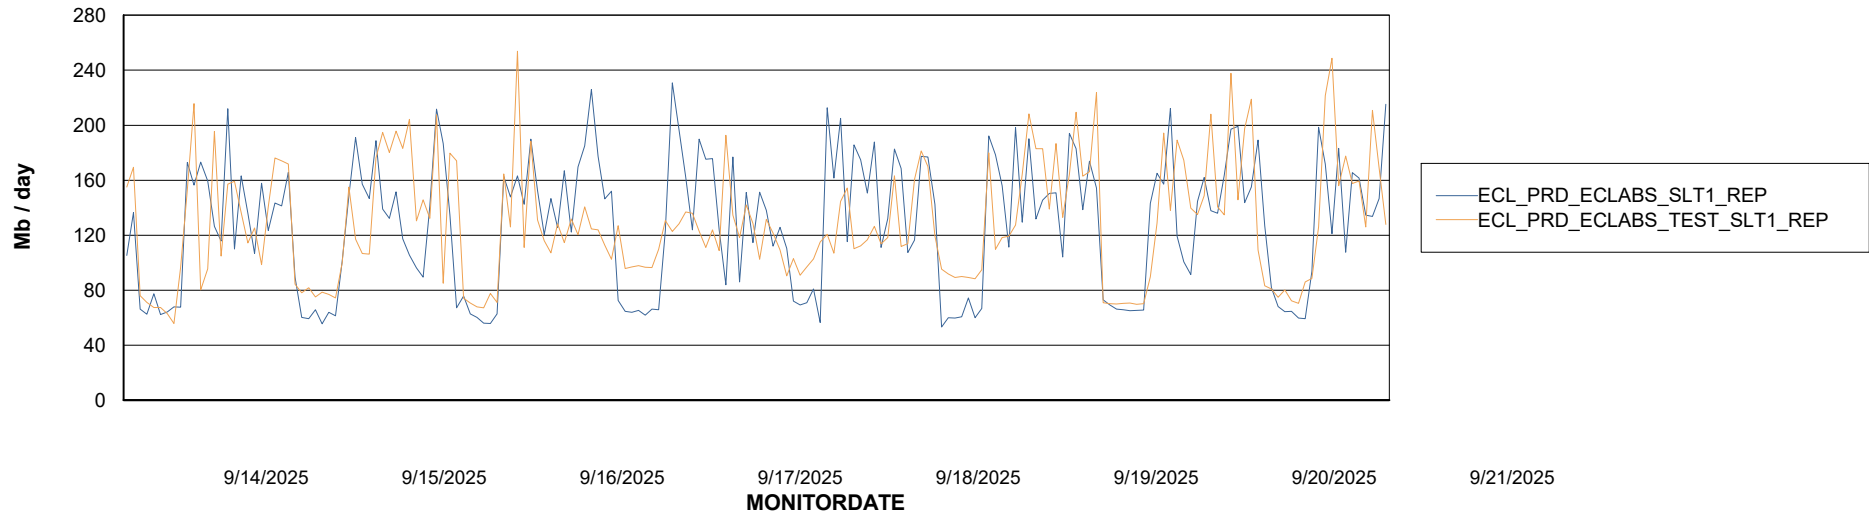

Avg memory used per ABS Server Service

Avg users per day per ABS server

Weekly SLA Customer Report

Customer ECL_Production
Database ID 156

ABSSolute Application ReportServer Services

Avg memory used per ReportServer Service