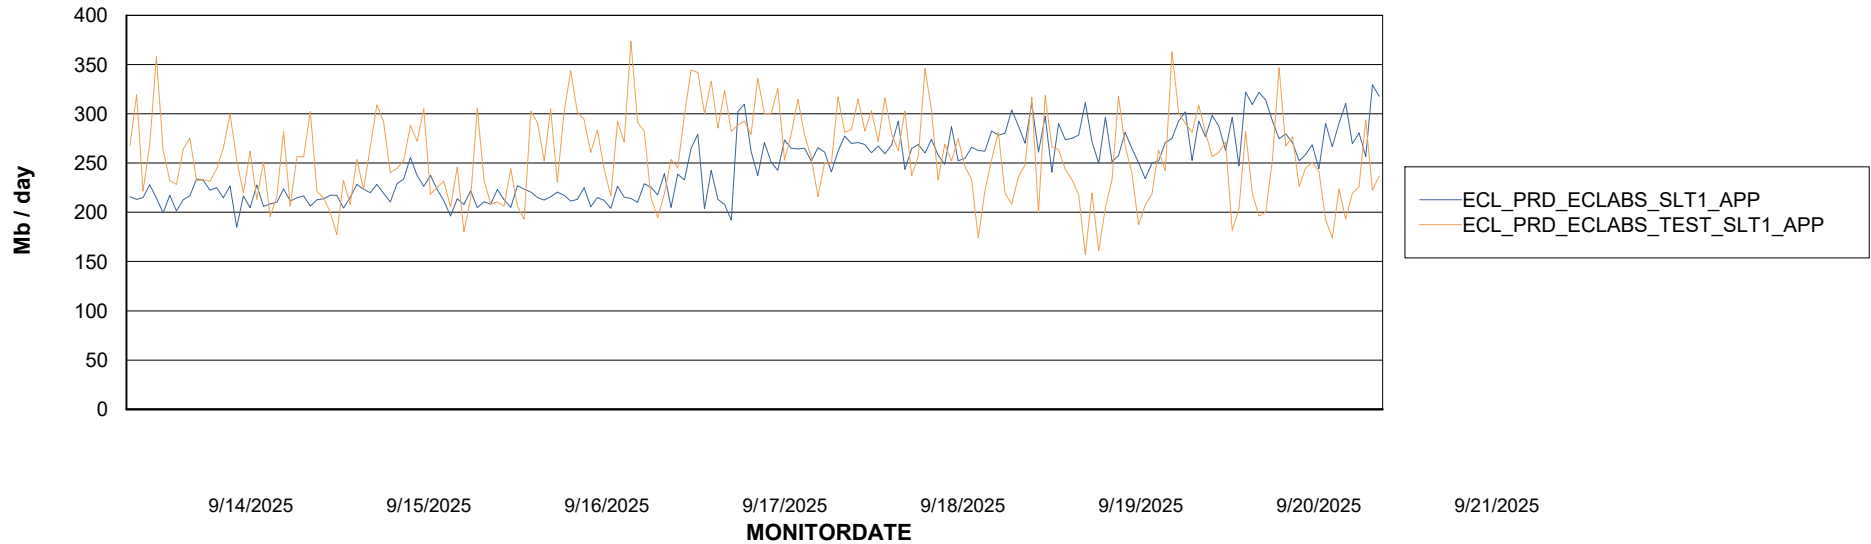

ABSSolute Application Server Services

Avg memory used per ABS Server Service