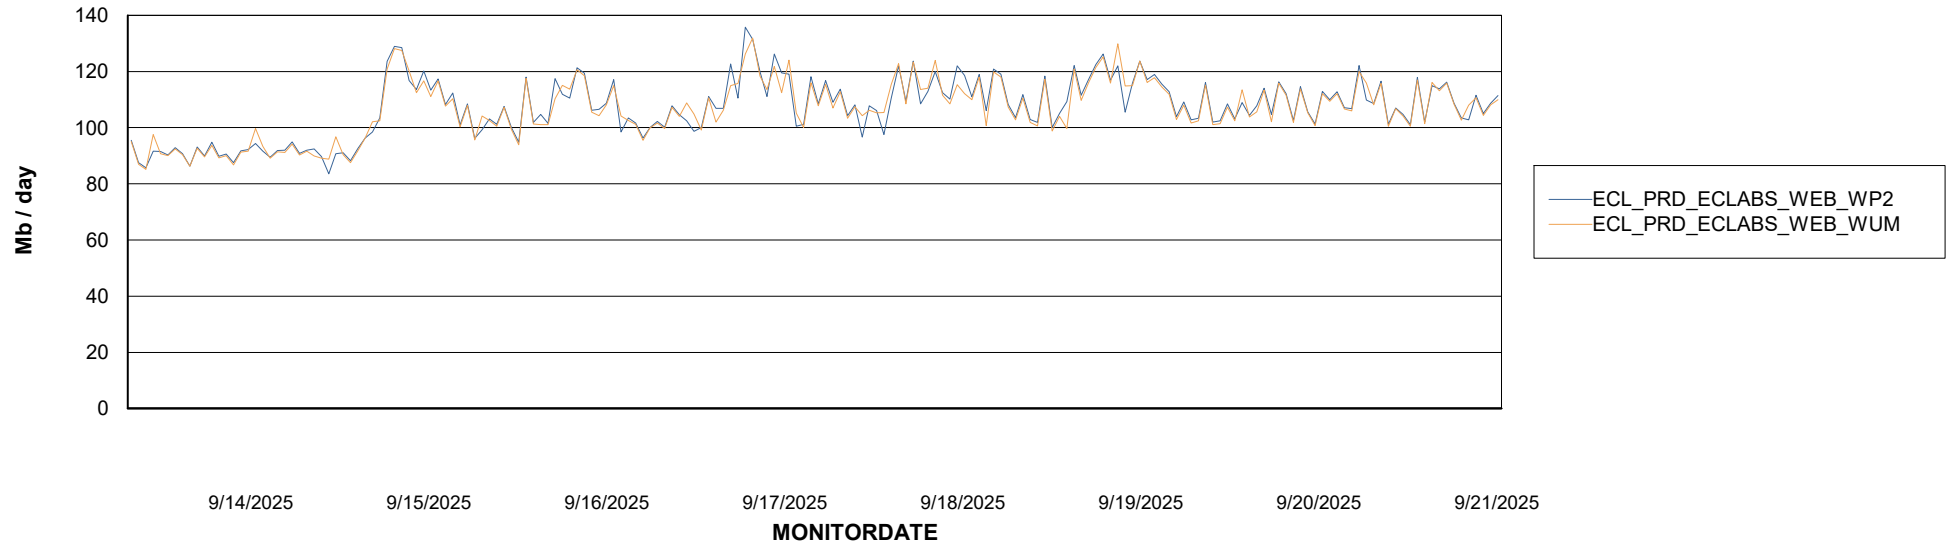

ABSSolute Web Component Services

Avg memory used per ABS Web component