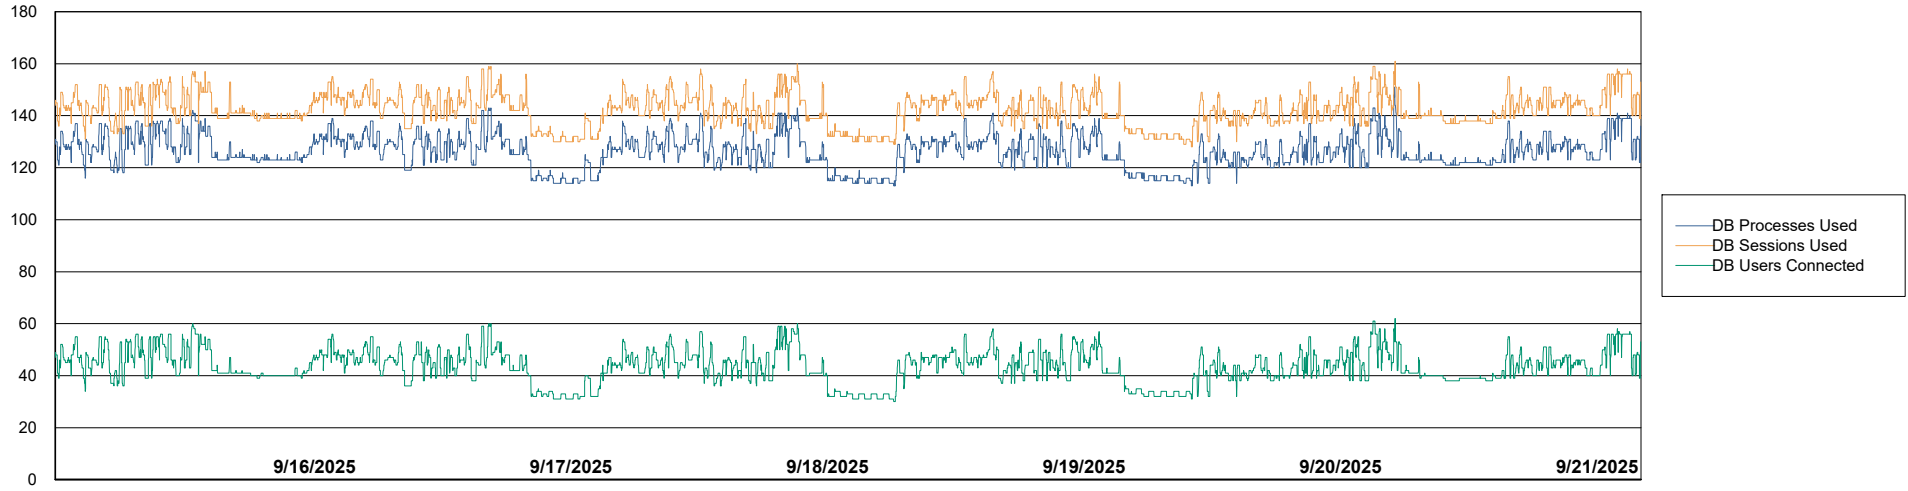

Weekly SLA Customer Report

Customer ECL_Production
Database ID 156

Database Performance ECL_PRD_ECLABS_ABS1

Weekly SLA Customer Report

Customer ECL_Production
Database ID 156

Database Performance ECL_PRD_ECL-ABS-BI_ABS1