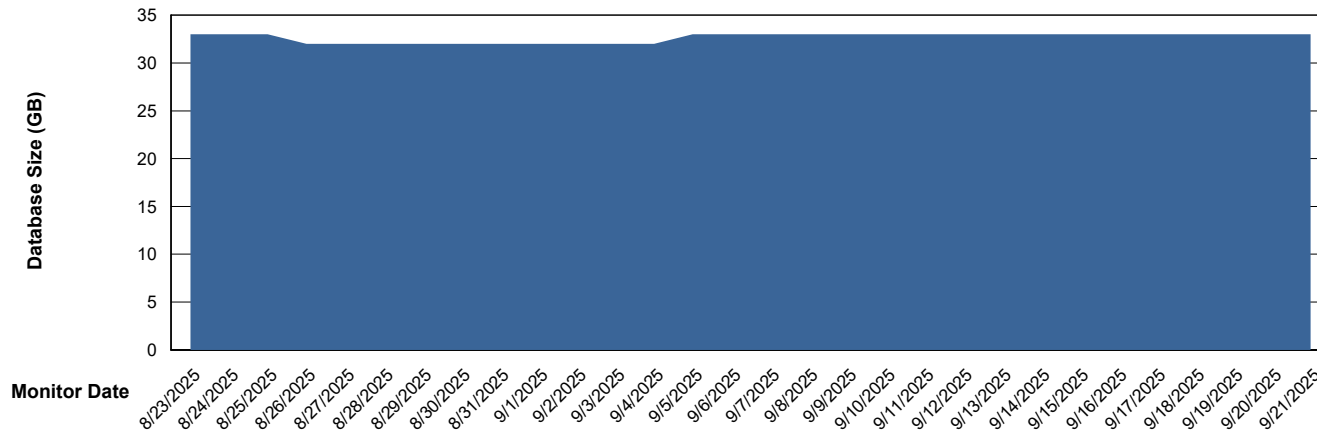

Weekly SLA Customer Report

Customer ECL_Production
Database ID 156

Database Performance ECL_PRD_ECLABS-TEST_HSBABS1

DB Processes Max 1,000

Weekly SLA Customer Report

Customer ECL_Production
Database ID 156

DATABASE SIZE ECL_PRD_ECLABS_ABS1

Database growth over last month

DATABASE SIZE ECL_PRD_ECL-ABS-BI_ABS1

Database growth over last month

Weekly SLA Customer Report

Customer ECL_Production
 Database ID 156

Database Tablespace ECL_PRD_ECLABS_ABS1