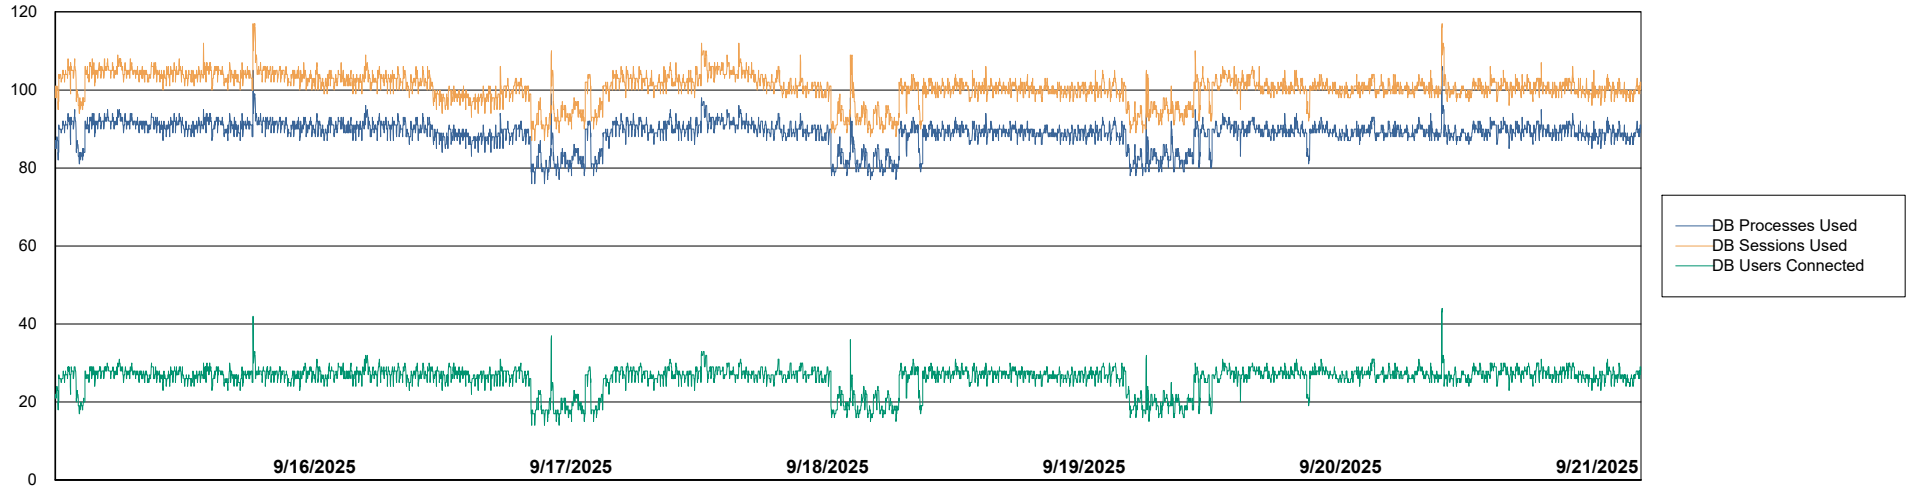

Weekly SLA Customer Report

Customer ECL_Production
Database ID 156

Database Performance ECL_PRD_ECLABS_ABS1

Weekly SLA Customer Report

Customer ECL_Production
Database ID 156

Database Performance ECL_PRD_ECL-ABS-BI_ABS1