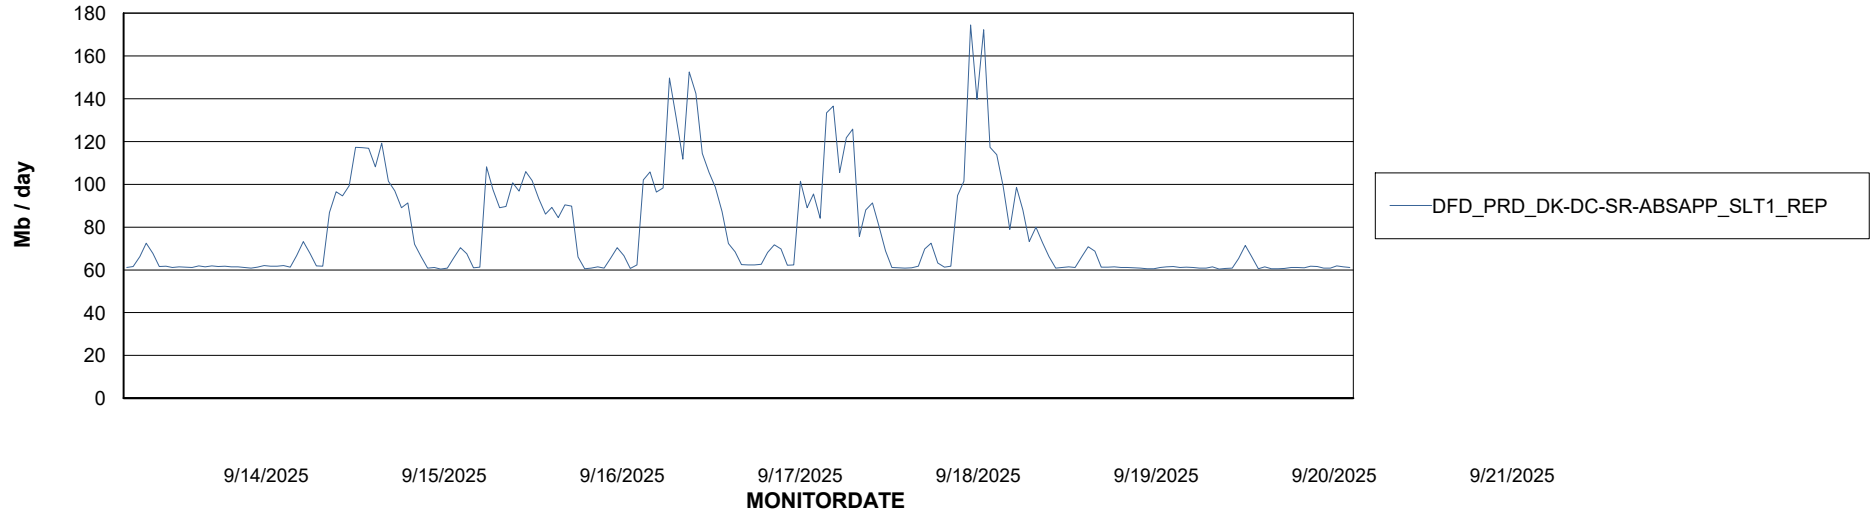

ABSSolute Application ReportServer Services

Avg memory used per ReportServer Service