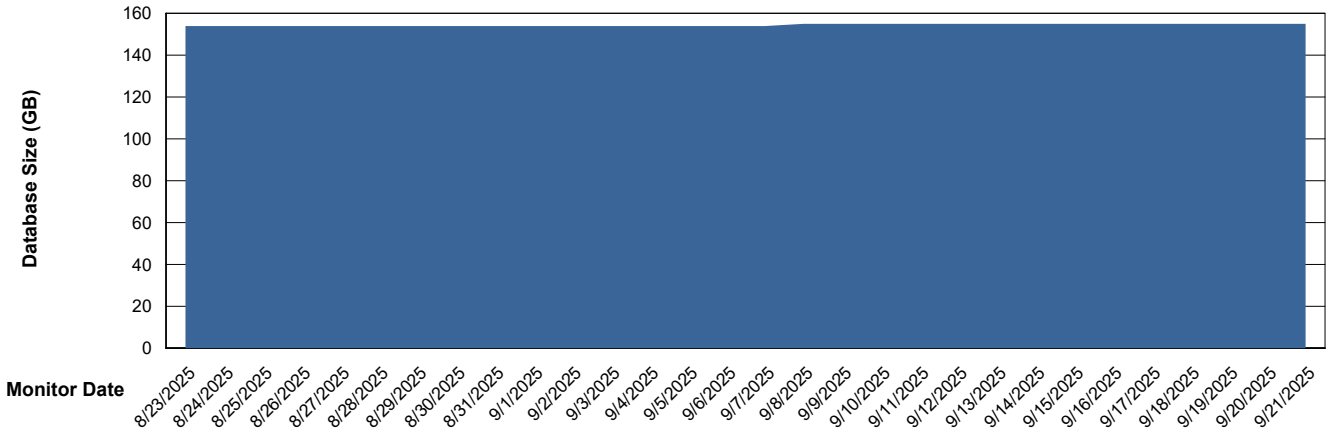

Database growth over last month

Database Tablespace DFD_PRD_DK-DC-SR-ABSDB_ABS1

Date	Tablespace Name	Filesize (Gb)	Usedsize (Gb)	Percentage free
9/21/2025	ABSDATA	101	46	55
	INDX	136	101	26
9/20/2025	ABSDATA	101	46	55
	INDX	136	101	26
9/19/2025	ABSDATA	101	46	55
	INDX	136	101	26
9/18/2025	ABSDATA	101	46	55
	INDX	136	101	26
9/17/2025	ABSDATA	101	46	55
	INDX	136	101	26
9/16/2025	ABSDATA	101	46	55
	INDX	136	101	26
9/15/2025	ABSDATA	101	46	55
	INDX	136	101	26