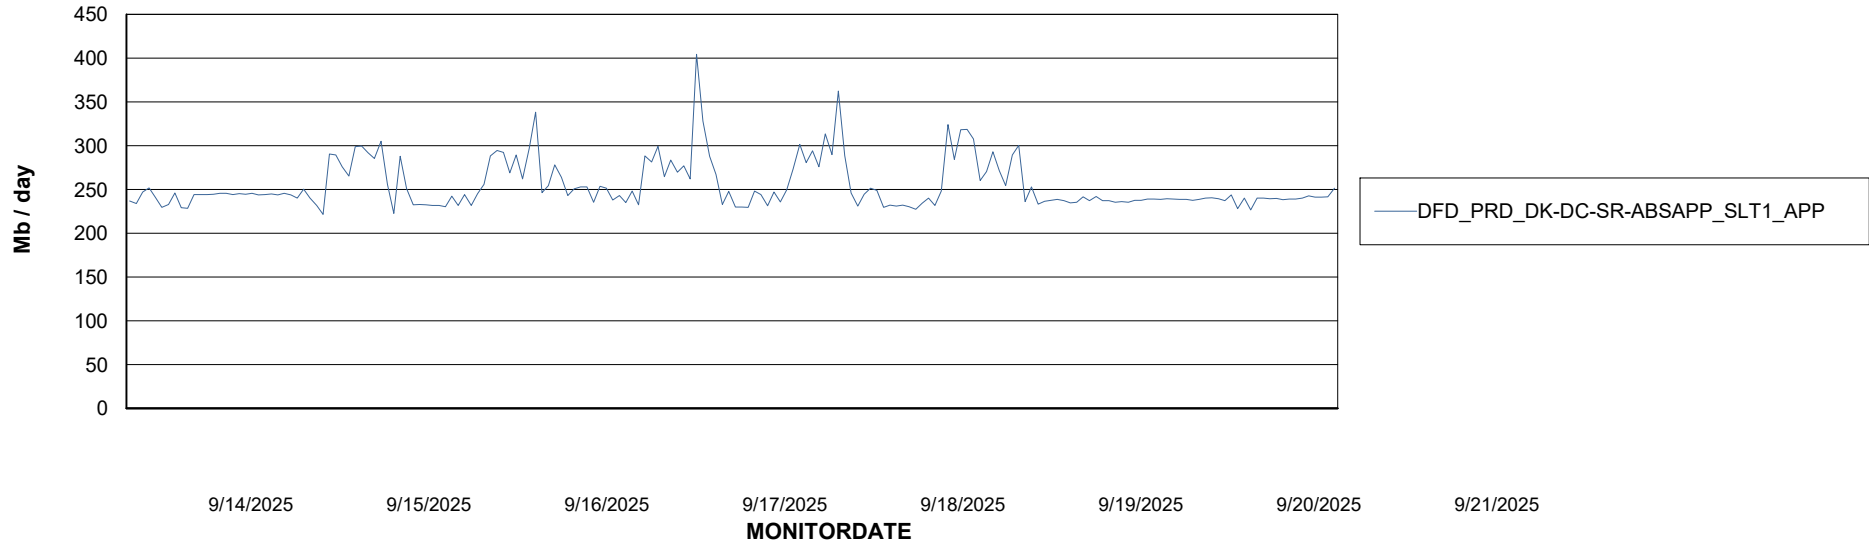

ABSSolute Application Server Services

Avg memory used per ABS Server Service