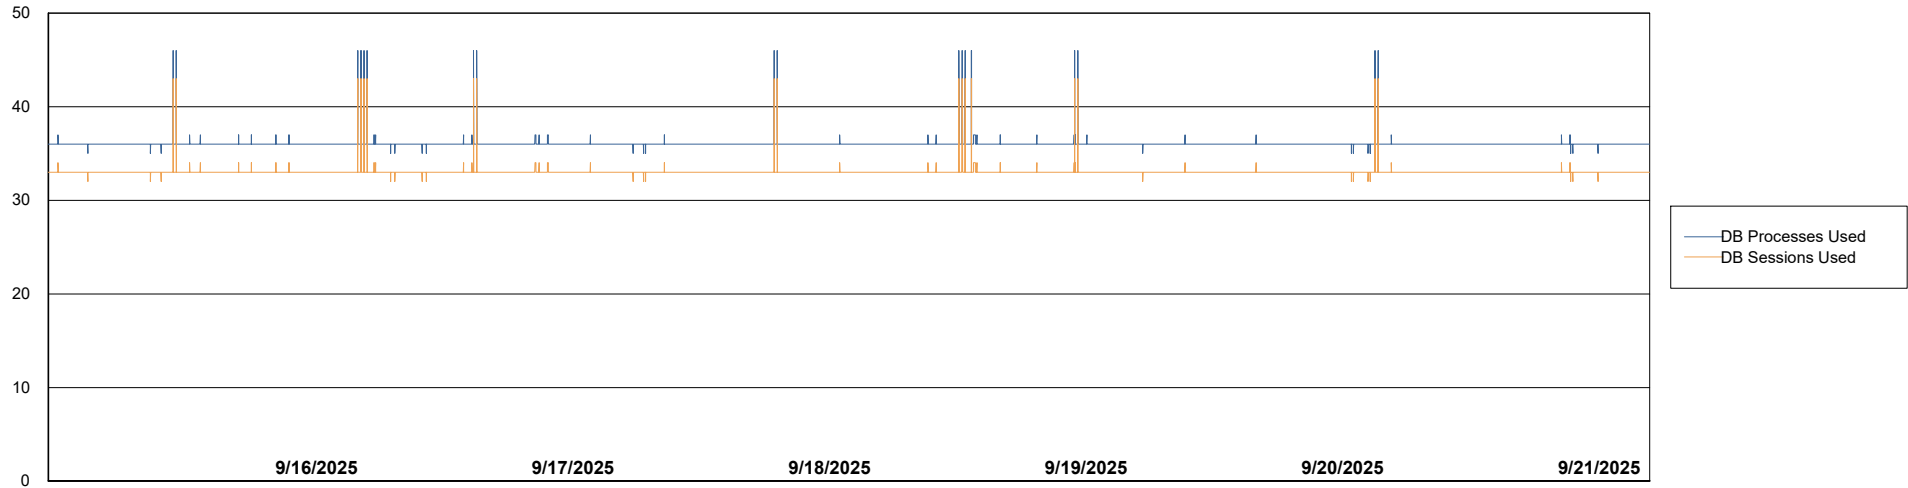

Database Performance CUS_PRD_ABSDB2_HSBABS1

DB Processes Max 1,000