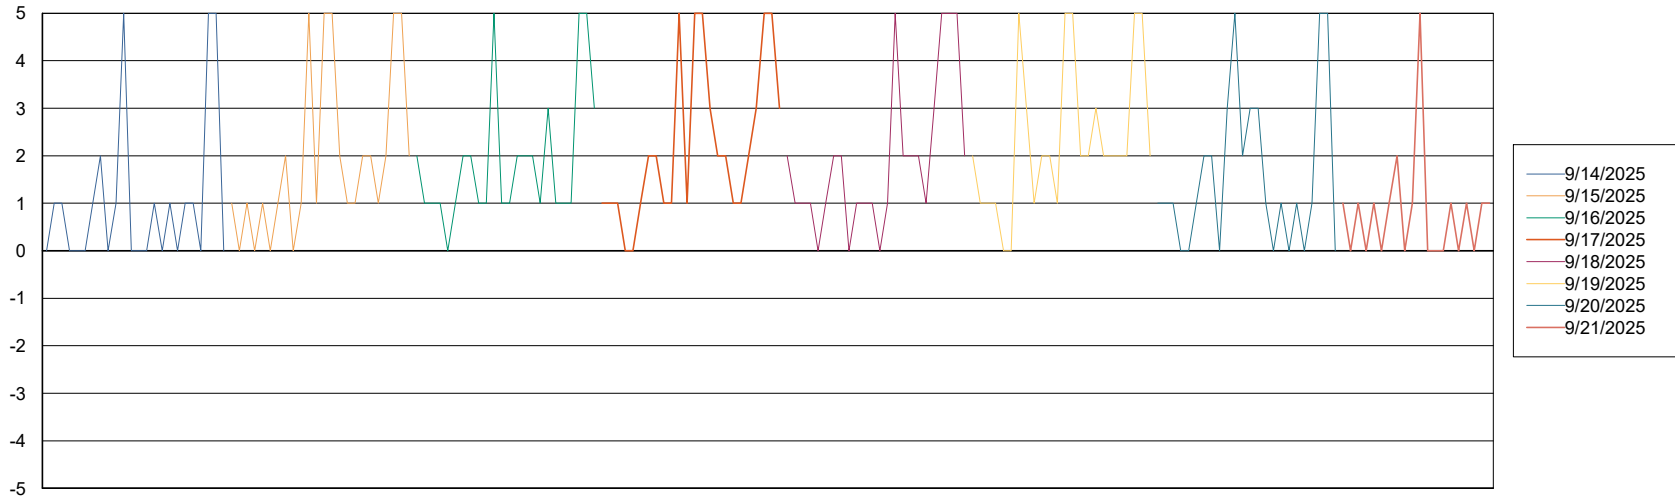

Weekly SLA Customer Report

Customer CUS_Production (24/7)
Database ID 131

Standby Database Health CUS_Production (24/7)

Recovery lag for last 7 days

Weekly SLA Customer Report

Customer CUS_Production (24/7)
Database ID 131