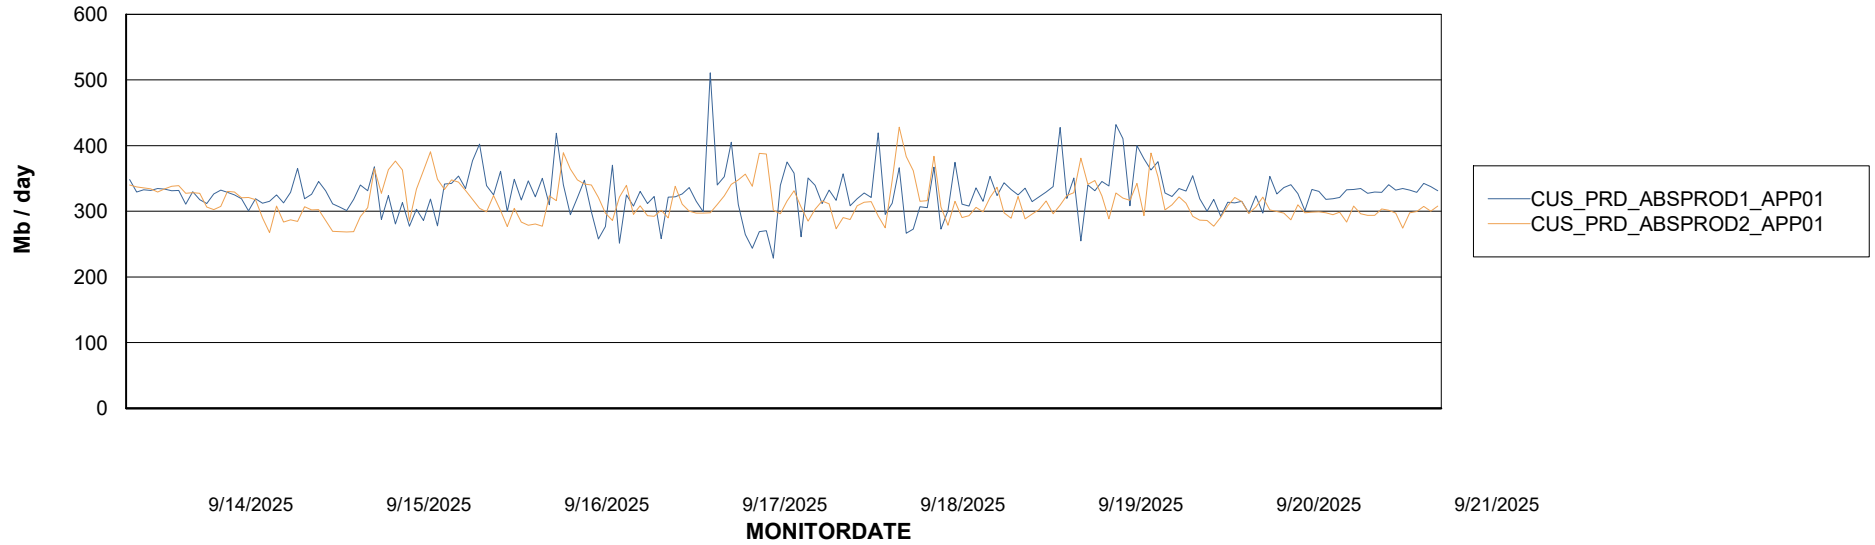

ABSSolute Application Server Services

Avg memory used per ABS Server Service