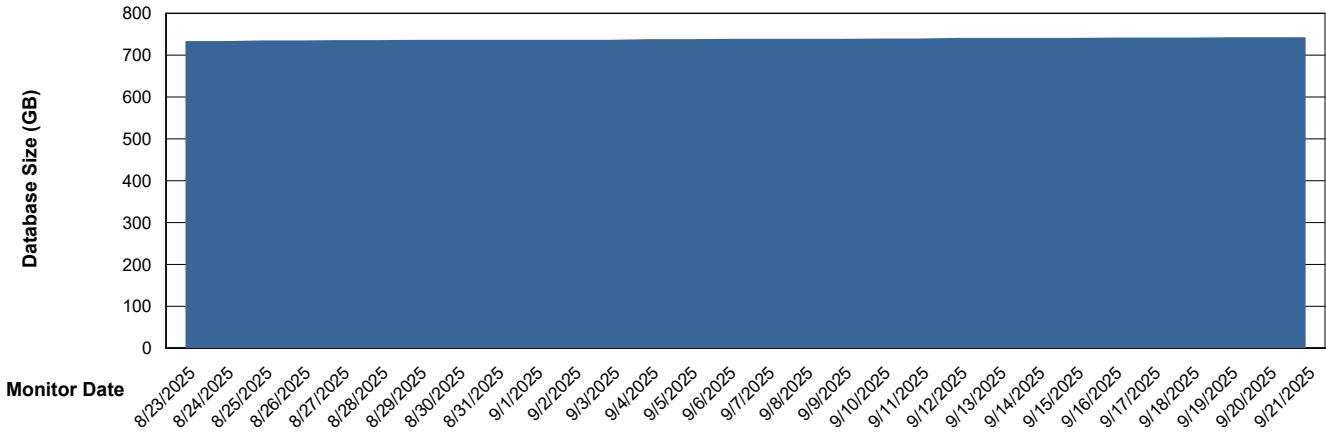

DB Processes Max 1,000

Weekly SLA Customer Report

Customer CUS_Production (24/7)
 Database ID 131

DATABASE SIZE CUS_PRD_ABSDB1_ABS1

Database growth over last month

Database Tablespace CUS_PRD_ABSDB1_ABS1

Date	Tablespace Name	Filesize (Gb)	Usedsize (Gb)	Percentage free
9/21/2025	ABSDATA	324	270	17
	INDX	556	458	18
9/20/2025	ABSDATA	324	270	17
	INDX	556	458	18
9/19/2025	ABSDATA	324	270	17
	INDX	556	457	18
9/18/2025	ABSDATA	324	269	17
	INDX	556	457	18
9/17/2025	ABSDATA	324	269	17
	INDX	556	457	18
9/16/2025	ABSDATA	324	269	17
	INDX	556	457	18
9/15/2025	ABSDATA	324	269	17
	INDX	543	456	16

Weekly SLA Customer Report

Customer CUS_Production (24/7)
Database ID 131

Standby Database Health CUS_Production (24/7)

Recovery lag for last 7 days

Weekly SLA Customer Report

Customer CUS_Production (24/7)
Database ID 131