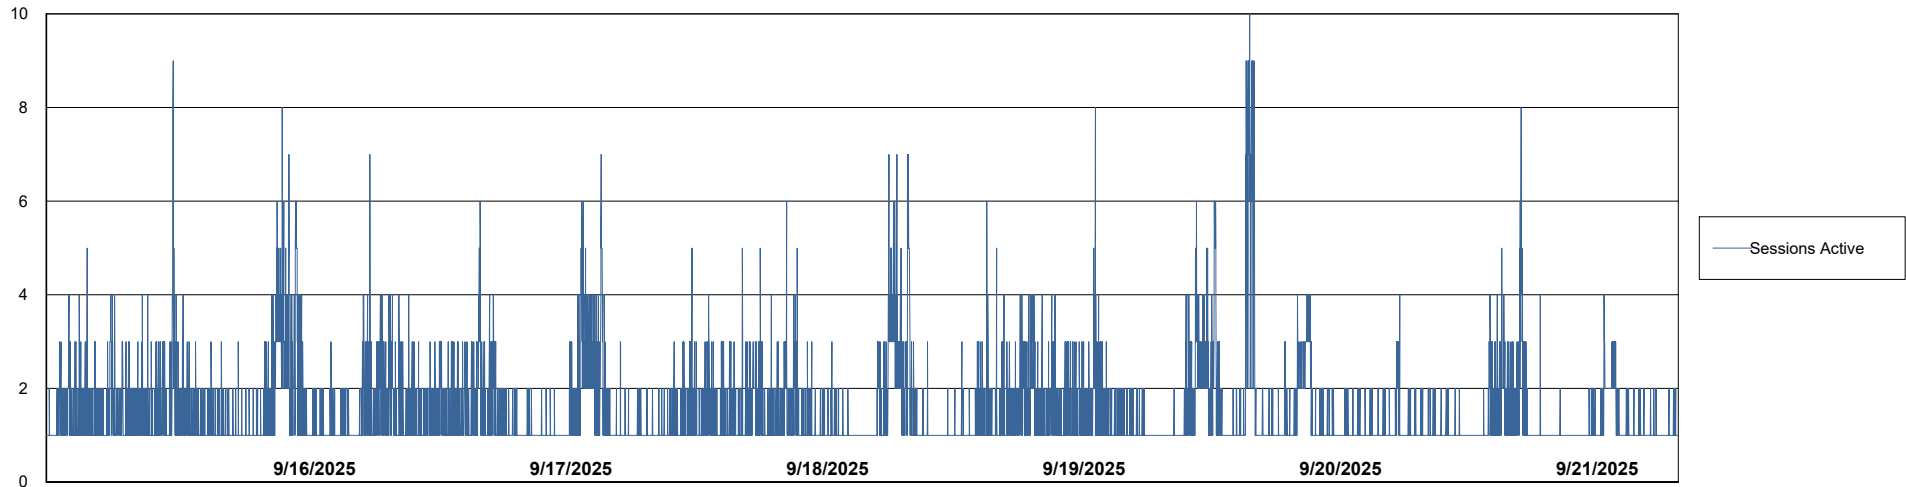

Database Performance CUS_PRD_ABSDB1_ABS1