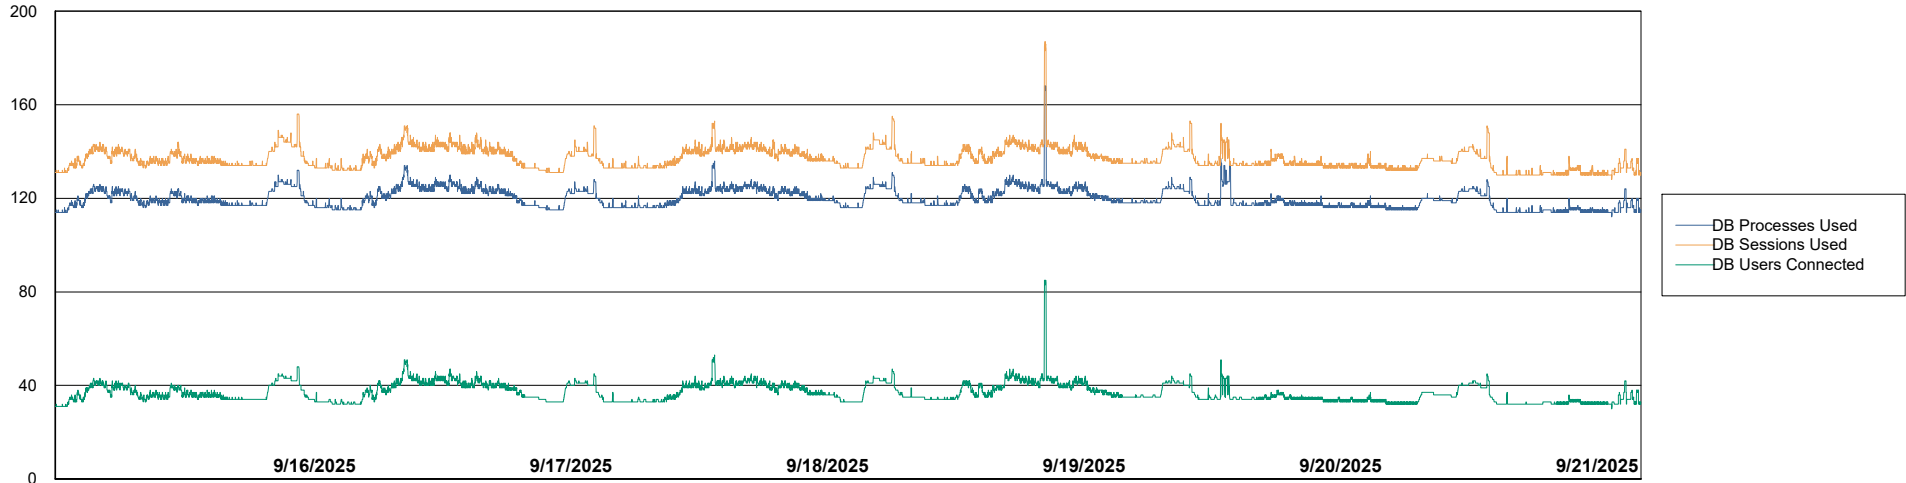

Database Performance CUS_PRD_ABSDB1_ABS1