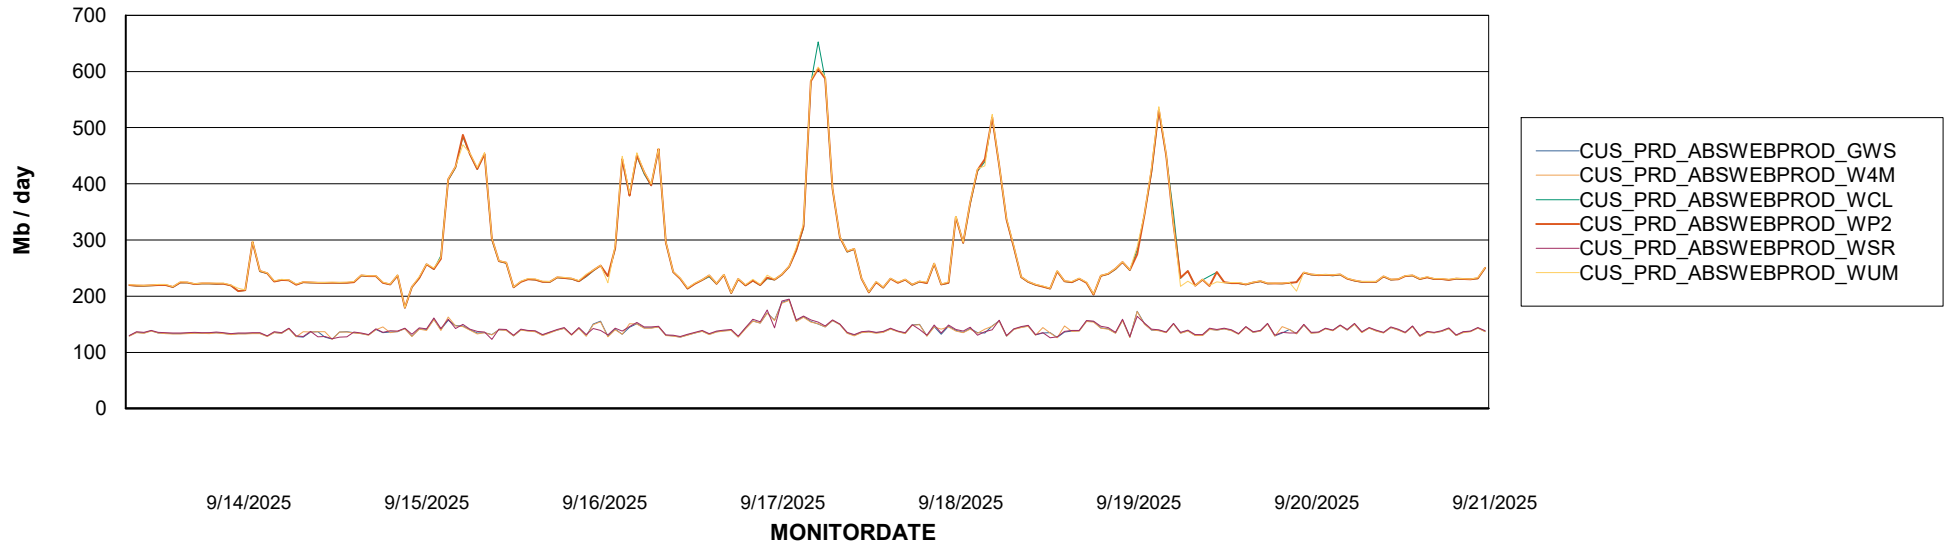

Avg memory used per ReportServer Service

Weekly SLA Customer Report

Customer CUS_Production (24/7)
Database ID 131

ABSSolute Web Component Services

Avg memory used per ABS Web component

Weekly SLA Customer Report