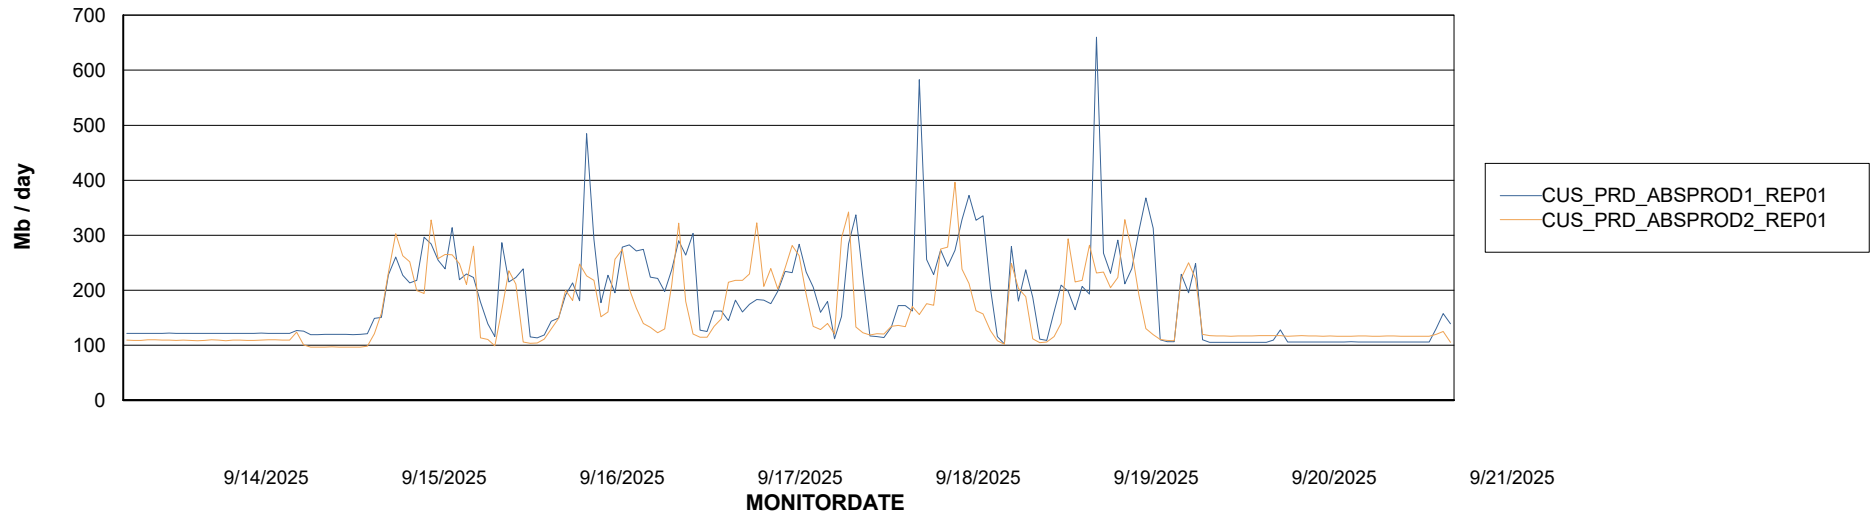

ABSSolute Application ReportServer Services

Avg memory used per ReportServer Service